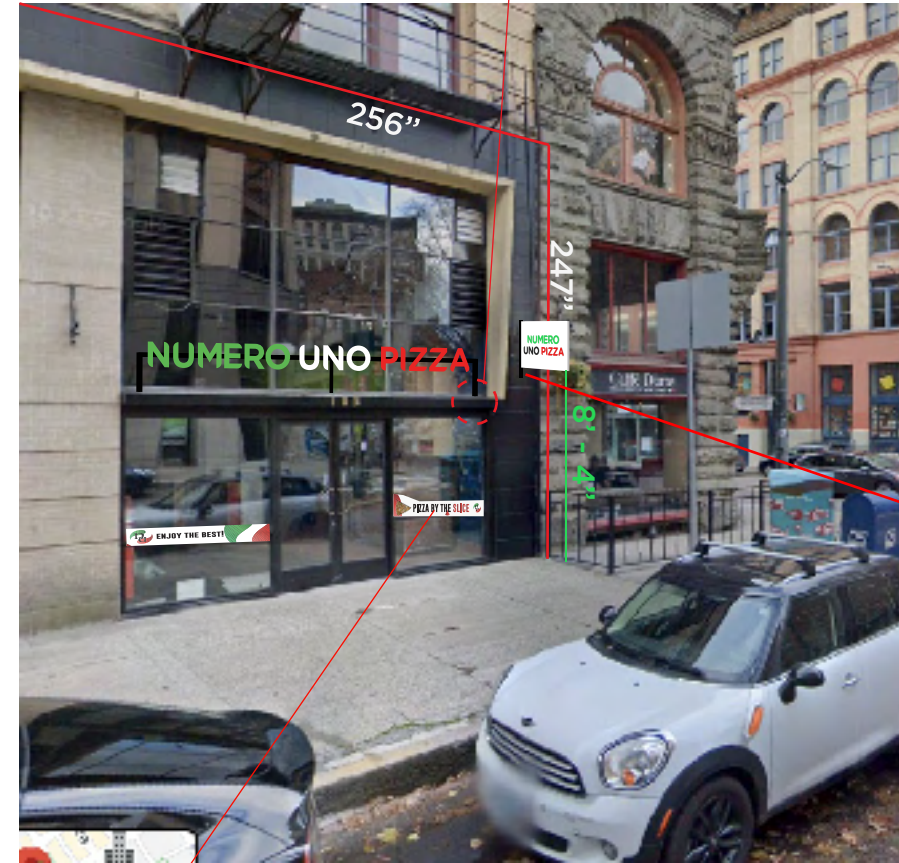

Scope of Work

NUMERO UNO PIZZA

Exterior Signage
103 1st Ave S, Seattle, WA 98104

- ✦ Manufacture and Install a set of PVC based sign letters on a proposed sign frame/bands.
- ✦ Manufacture and Install a sleeve kind blade sign on a proposed metal sign frame.
- ✦ Manufacture and Install a double sided blade sign.
- ✦ Installing window sign stripes (bands).

Non-Electrical

Facade: 432 sq. ft.
Sign Surface: 13.5 sq ft
% : 3.125

Blade Sign Letter
Surface: 4 sq. ft.
12 sq. ft. white background

Window Sign Stripes
9 sq. ft.

Vicinity Map

Site Plan

Scale: 1" = 30'

Aerial Photo

Current Storefront

Steel sign frame sits and
screwed on existing awning

Projected Storefront

NUMERO UNO PIZZA 12"

Storefront Signs On Metal Sign Bands (Frames)

#12 2" Hex Washer Head Self Tapping Sheet Metal Screws Stainless Steel

Flush Mount On Sign Frame via 3M VHB and reverse applied stainless steel screws.

#8 x 1/2" Hex Washer Head
Self Tapping Sheet Metal Screws
Stainless Steel

SIGN SCALE 1/100 (Proportioned)

PIZZA

NUMBER UNO
PIZZA