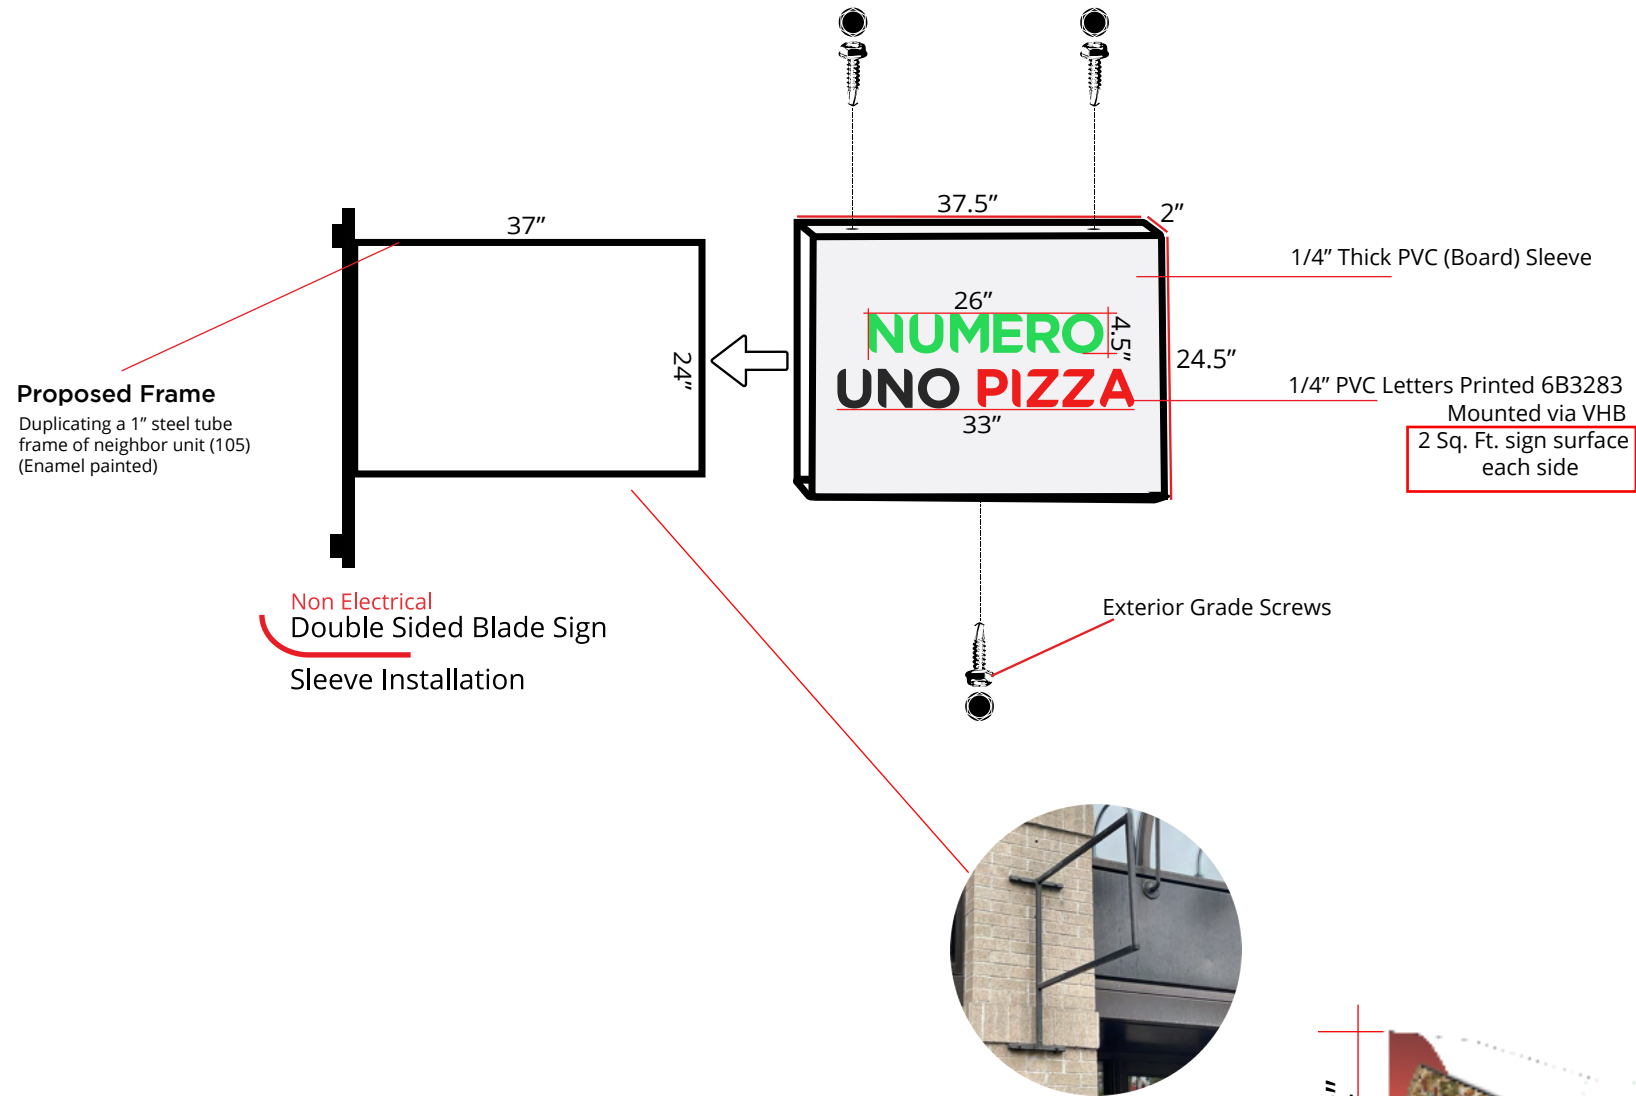

Scope of Work

NUMERO UNO PIZZA

Exterior Signage
103 1st Ave S, Seattle, WA 98104

- ✦ Manufacture and Install a set of PVC based sign letters on a proposed sign frame/bands.
- ✦ Manufacture and Install a sleeve kind blade sign on a proposed metal sign frame.
- ✦ Manufacture and Install a double sided blade sign.
- ✦ Installing window sign stripes (bands).

Non-Electrical

Facade: 432 sq. ft.
Sign Surface: 13.5 sq ft
% : 3.125

Blade Sign Letter
Surface: 4 sq. ft.
12 sq. ft. white background

Window Sign Stripes
9 sq. ft.

Vicinity Map

Site Plan

Scale: 1" = 30'

Aerial Photo

Current Storefront

Steel sign frame sits and
screwed on existing awning

Projected Storefront

NUMERO UNO PIZZA 12"

Storefront Signs On Metal Sign Bands (Frames)

#12 2" Hex Washer Head Self Tapping Sheet Metal Screws Stainless Steel

Flush Mount On Sign Frame via 3M VHB and reverse applied stainless steel screws.

#8 x 1/2" Hex Washer Head
Self Tapping Sheet Metal Screws
Stainless Steel

SIGN SCALE 1/100 (Proportioned)

PIZZA

NUMBER UNO
PIZZA