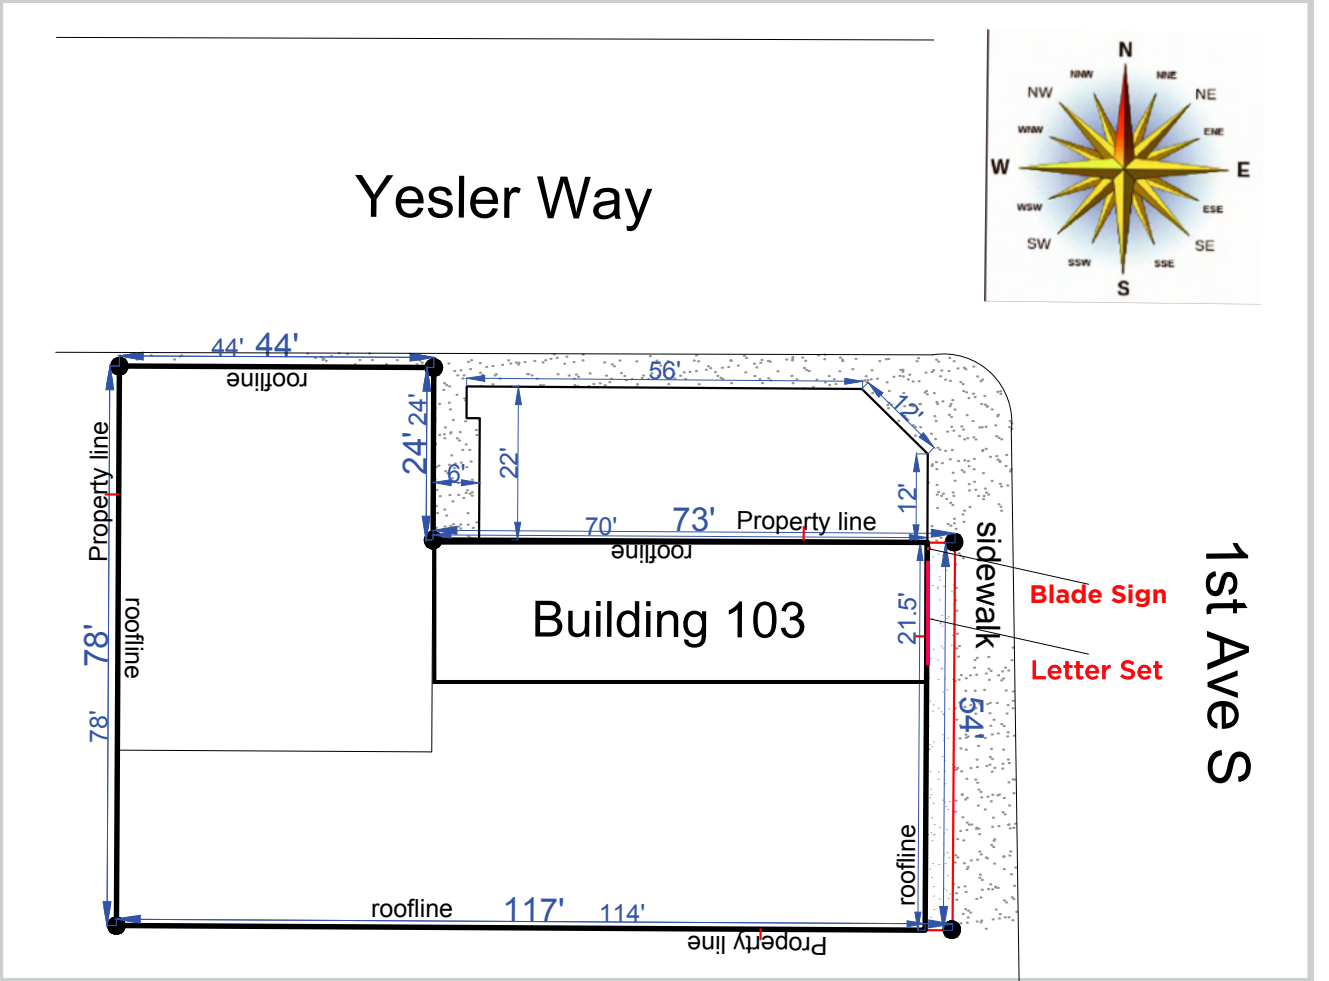

Scope of Work

NUMERO UNO PIZZA

Exterior Signage
103 1st Ave S, Seattle, WA 98104

- ✦ Manufacture and Install a set of PVC based sign letters on a proposed sign frame/bands.
- ✦ Manufacture and Install a sleeve kind blade sign on a proposed metal sign frame.
- ✦ Manufacture and Install a double sided blade sign.
- ✦ Installing window sign stripes (bands).

Non-Electrical

Facade: 432 sq. ft.
Sign Surface: 13.5 sq ft
% : 3.125

Blade Sign Letter
Surface: 4 sq. ft.
12 sq. ft. white background

Window Sign Stripes
9 sq. ft.

Vicinity Map

Site Plan

Scale: 1" = 30'

Aerial Photo

Current Storefront

Steel sign frame sits and
screwed on existing awning

Projected Storefront

NUMERO UNO PIZZA 12"

Storefront Signs On Metal Sign Bands (Frames)

#12 2" Hex Washer Head Self Tapping Sheet Metal Screws Stainless Steel

Flush Mount On Sign Frame via 3M VHB and reverse applied stainless steel screws.

#8 x 1/2" Hex Washer Head
Self Tapping Sheet Metal Screws
Stainless Steel

SIGN SCALE 1/100 (Proportioned)

PIZZA

NUMBER UNO
PIZZA