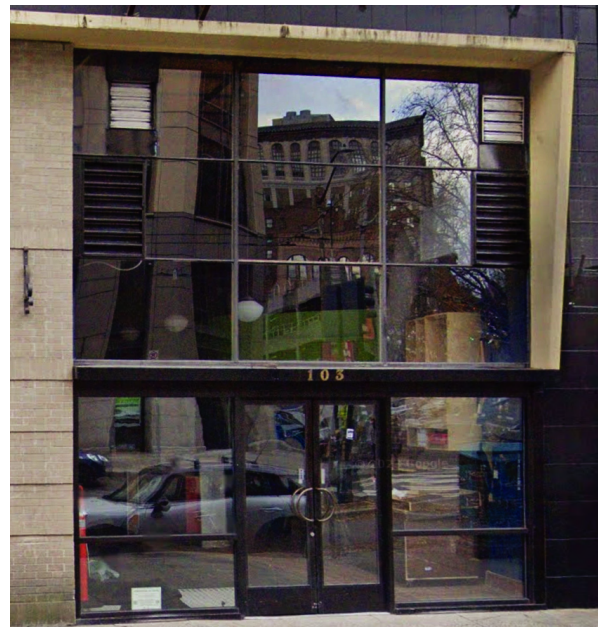

Scope of Work

NUMERO UNO PIZZA

Exterior Signage
103 1st Ave S, Seattle, WA 98104

- ✦ Manufacture and Install a set of PVC based sign letters on a proposed sign frame/bands.
- ✦ Manufacture and Install a sleeve kind blade sign on a proposed metal sign frame.
- ✦ Manufacture and Install a double sided blade sign.
- ✦ Installing window sign stripes (bands).

Non-Electrical

Facade: 432 sq. ft.
Sign Surface: 13.5 sq ft
% : 3.125

Blade Sign Letter
Surface: 4 sq. ft.
12 sq. ft. white background

Window Sign Stripes
9 sq. ft.

Vicinity Map

Site Plan

Scale: 1" = 30'

Aerial Photo

Current Storefront

Steel sign frame sits and
screwed on existing awning

Projected Storefront

NUMERO UNO PIZZA 12"

Storefront Signs On Metal Sign Bands (Frames)

#12 2" Hex Washer Head Self Tapping Sheet Metal Screws Stainless Steel

Flush Mount On Sign Frame via 3M VHB and reverse applied stainless steel screws.

#8 x 1/2" Hex Washer Head
Self Tapping Sheet Metal Screws
Stainless Steel

SIGN SCALE 1/100 (Proportioned)

PIZZA

NUMBER UNO
PIZZA