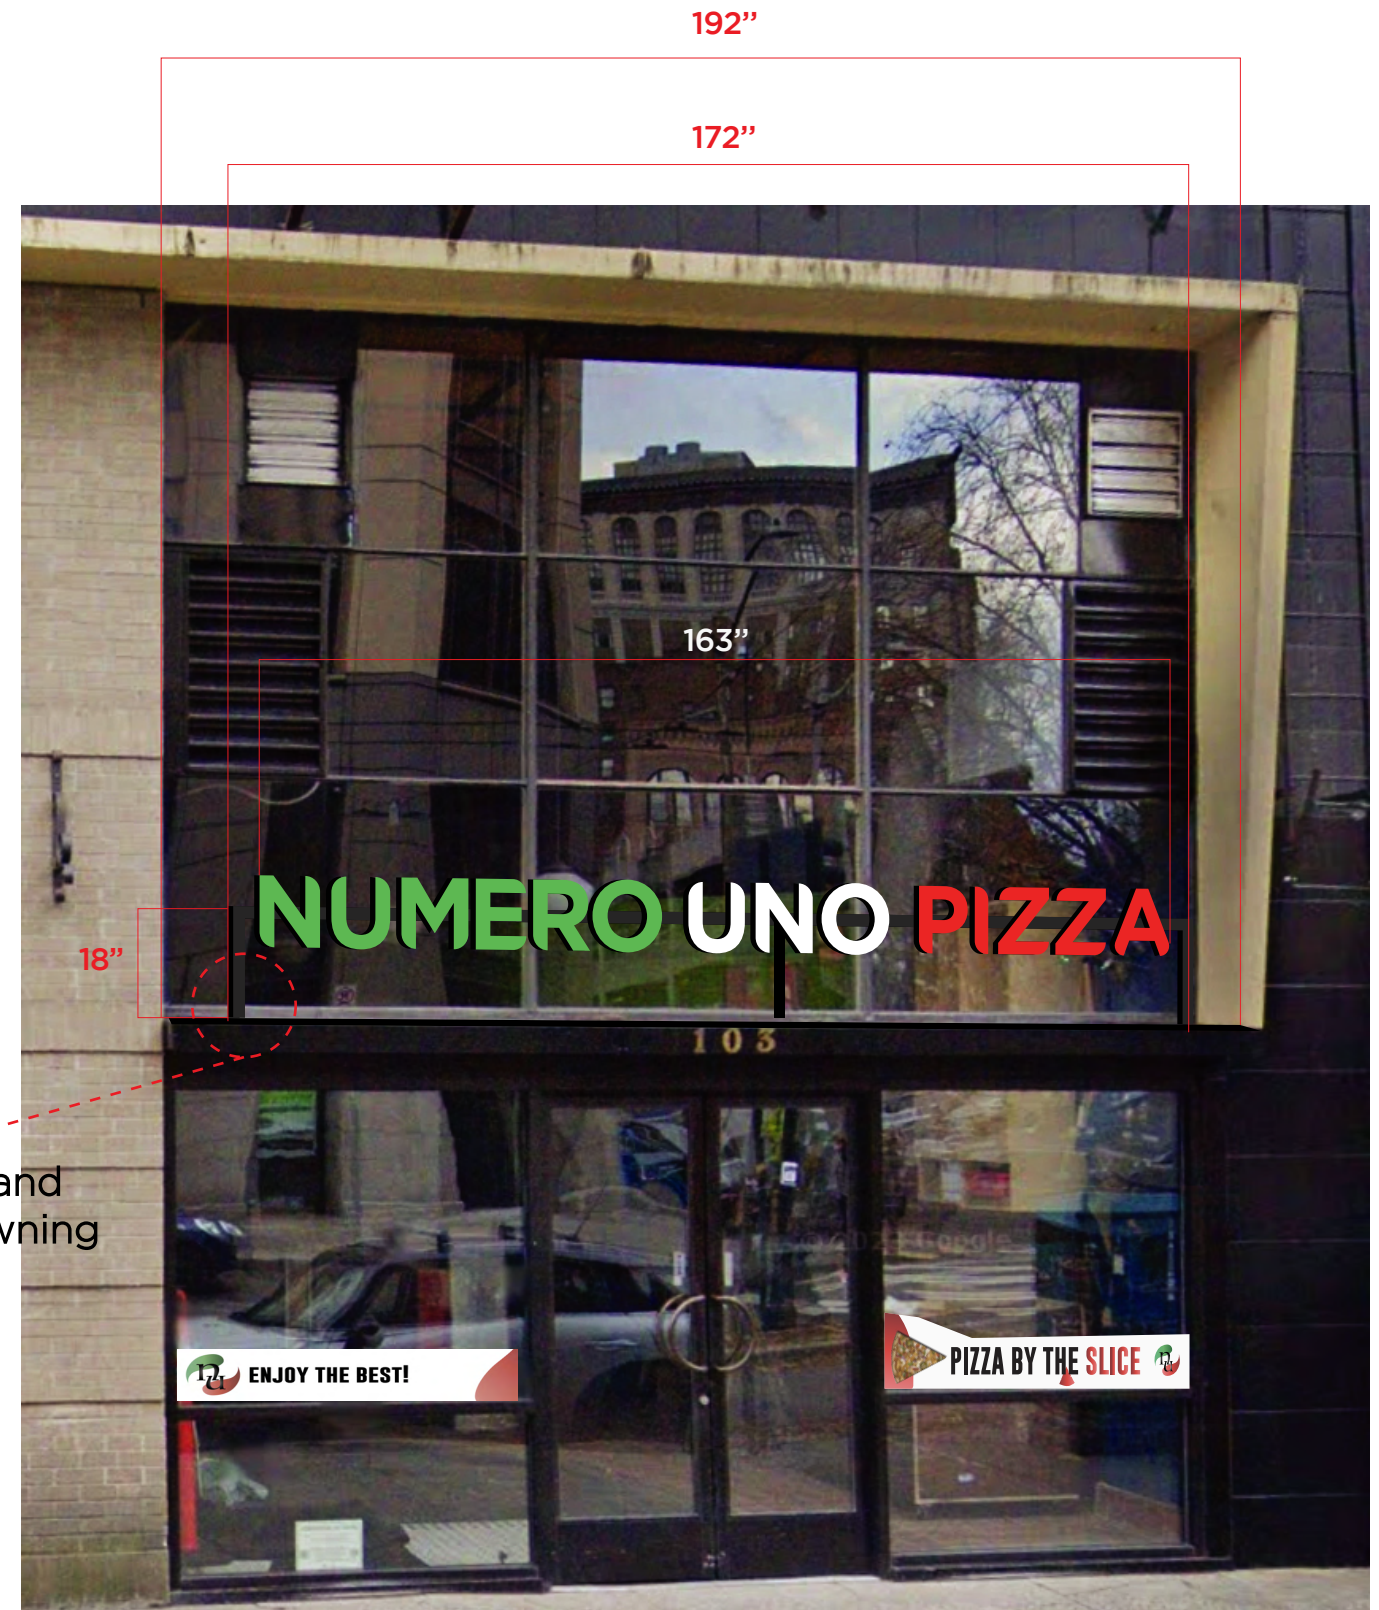

Scope of Work

NUMERO UNO PIZZA

Exterior Signage
103 1st Ave S, Seattle, WA 98104

- ✦ Manufacture and Install a set of PVC based sign letters on a proposed sign frame/bands.
- ✦ Manufacture and Install a sleeve kind blade sign on a proposed metal sign frame.
- ✦ Manufacture and Install a double sided blade sign.
- ✦ Installing window sign stripes (bands).

Non-Electrical

Facade: 432 sq. ft.
Sign Surface: 13.5 sq ft
% : 3.125

Blade Sign Letter
Surface: 4 sq. ft.
12 sq. ft. white background

Window Sign Stripes
9 sq. ft.

Vicinity Map

Site Plan

Scale: 1" = 30'

Aerial Photo

Current Storefront

Steel sign frame sits and
screwed on existing awning

Projected Storefront

NUMERO UNO PIZZA 12"

Storefront Signs On Metal Sign Bands (Frames)

#12 2" Hex Washer Head Self Tapping Sheet Metal Screws Stainless Steel

Flush Mount On Sign Frame via 3M VHB and reverse applied stainless steel screws.

#8 x 1/2" Hex Washer Head
Self Tapping Sheet Metal Screws
Stainless Steel

SIGN SCALE 1/100 (Proportioned)

PIZZA

NUMBER UNO
PIZZA