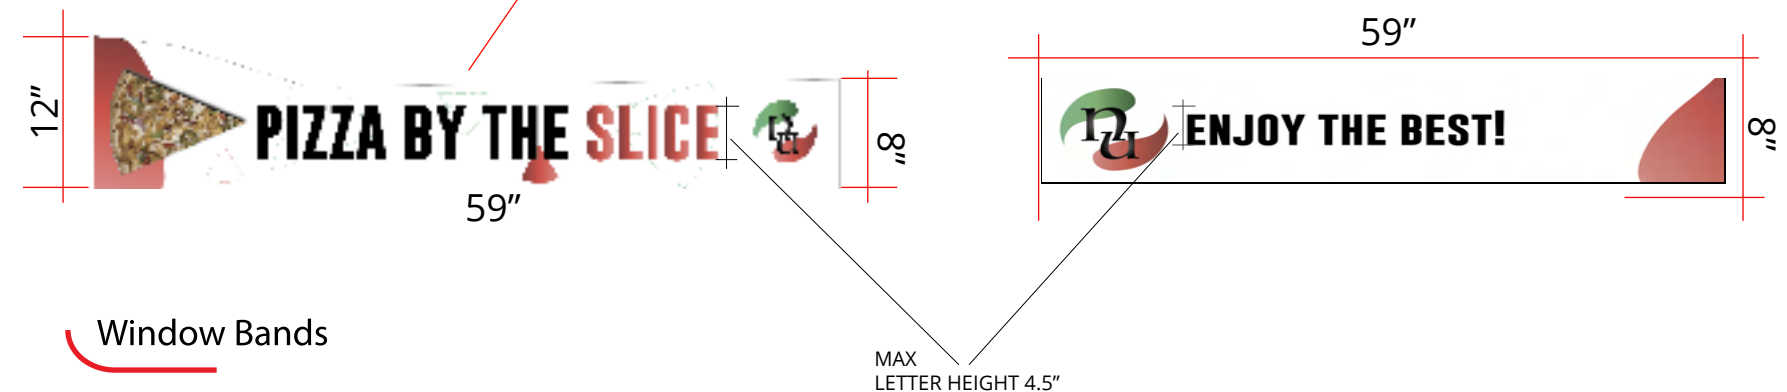

Flush Mount On Sign Frame via 3M VHB and reverse applied stainless steel screws.

#8 x 1/2" Hex Washer Head
Self Tapping Sheet Metal Screws
Stainless Steel

SIGN SCALE 1/100 (Proportioned)

PIZZA

NUMBER UNO
PIZZA