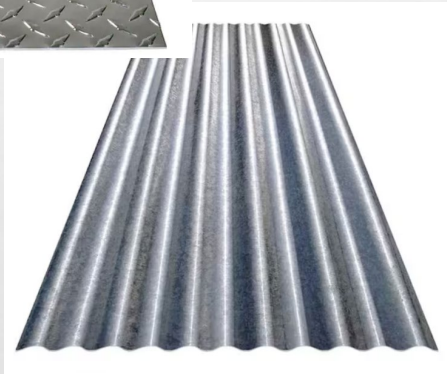

TR-2

TR-1

TR-4

MT-3

EL-1

Live-Edge Shelves
WD-1

MT-4

Reclaimed Arm
Rail from old bar