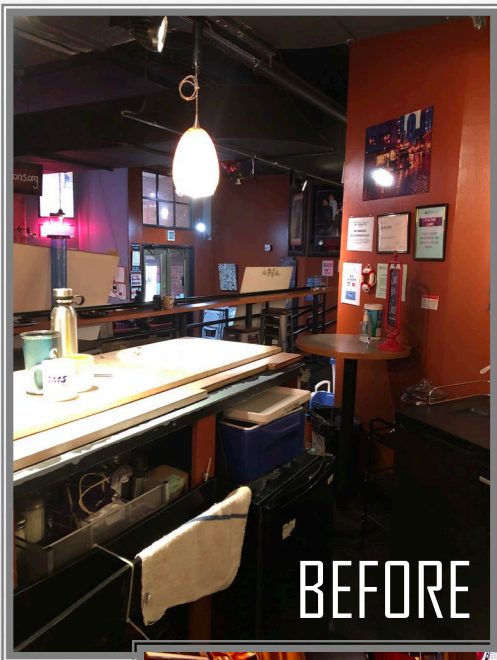

BEFORE

SITE

MARKET THEATER - UP

● **BAR** — WEST (BACK FACADE)

AFTER