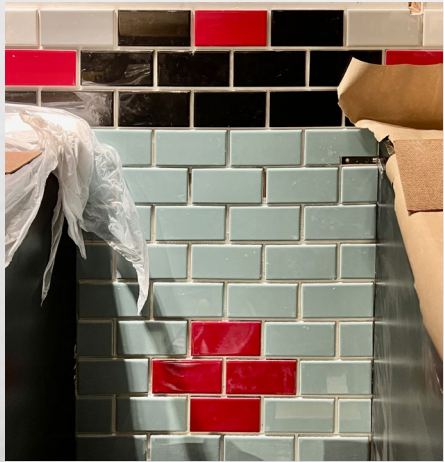

BLACK SUEDE

FRENCH SILER

BEHR

Subway Tile with White Grout

Reclaimed Wood From Old Bar
Burned and Stained

FL-1

Commercial Vinyl Tile:
Repair Existing Floor

T-2,3,4,5,6