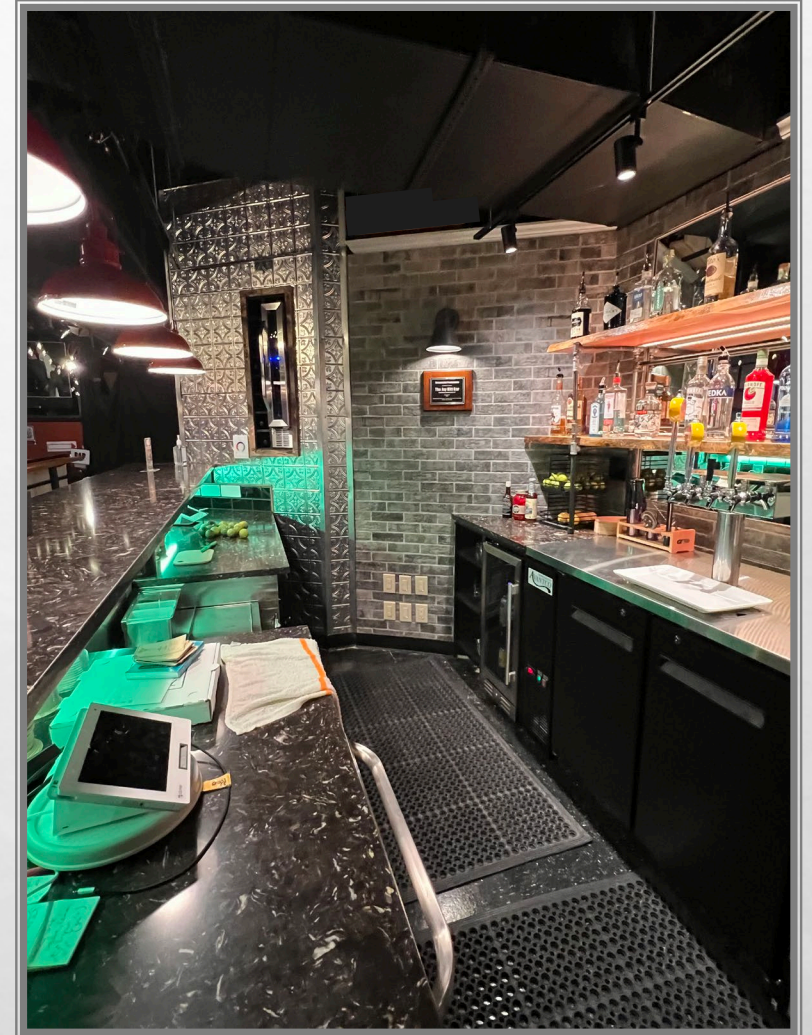

MARKET THEATER BAR

UNEXPECTED PRODUCTIONS - REFRESH

MARKET THEATER BAR

SCOPE OF PROJECT :

OBJECTIVE

Update Bar materials and appliances, reconfigure footprint, install sink, & Refresh the Headshot Wall while simultaneously keeping true to the theater's eclectic historic charm, honor Unexpected Productions' Improv Comedy Culture, and support the values of Pike Place Market.

SITE

AFTER

ELEVATION

● **BAR** – NORTH WALL

SITE

BEFORE

AFTER

● BAR – NORTH ELEVATION WALL