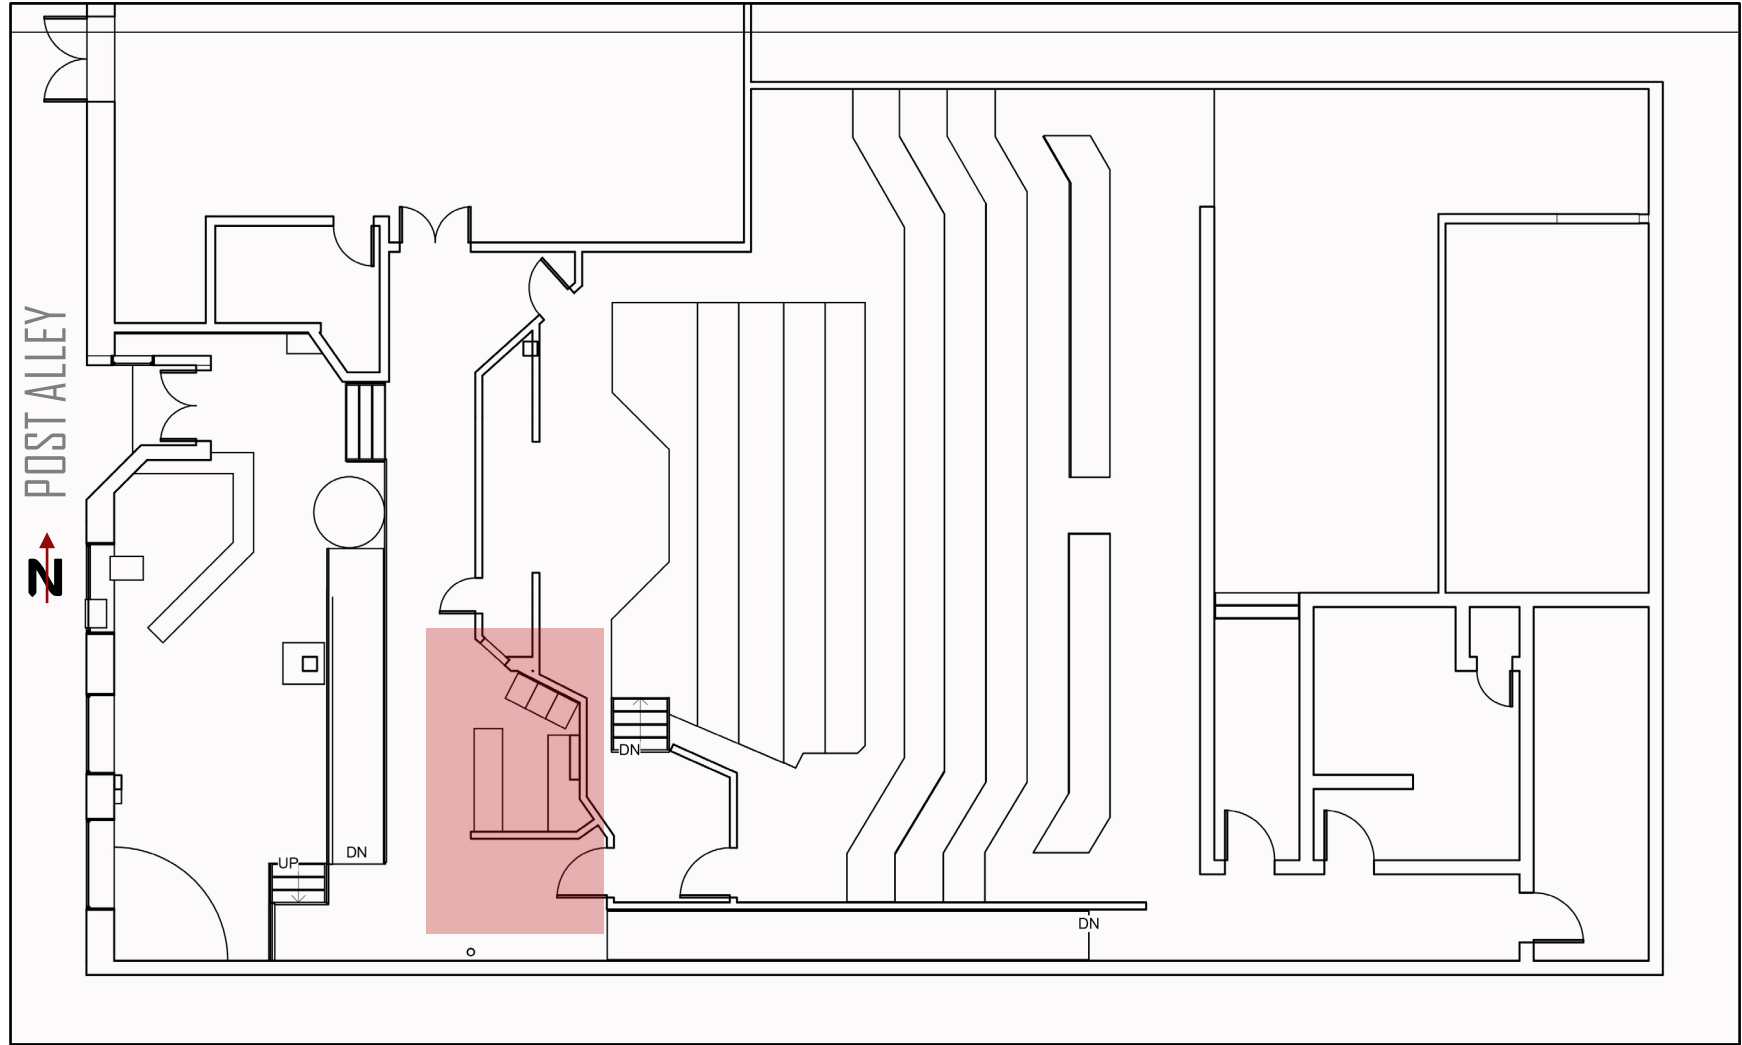

● SITE PLAN

1428 POST ALLEY, SEATTLE, WA 98101