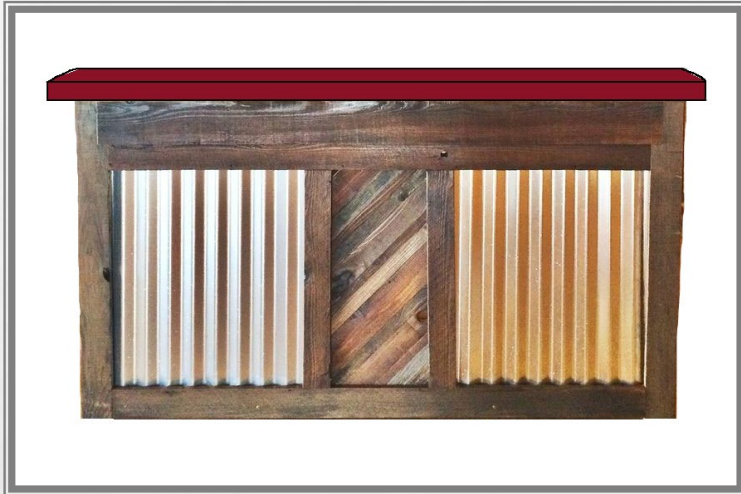

TR-2

TR-1

TR-4

MT-3

EL-1

Live-Edge Shelves
WD-1

MT-4

Reclaimed Arm
Rail from old bar

HW-1

HW-2

BAR MATERIALS

BAR FACE (REPURPOSED WOOD & CORRUGATED METAL)

LIVE-EDGE WOOD SHELVING (FLIP-UP)

BLACK CABINETS W/ BRUSHED NICKEL PULLS

PENTAL - VOLCANO QUARTZ

BAR MATERIALS: