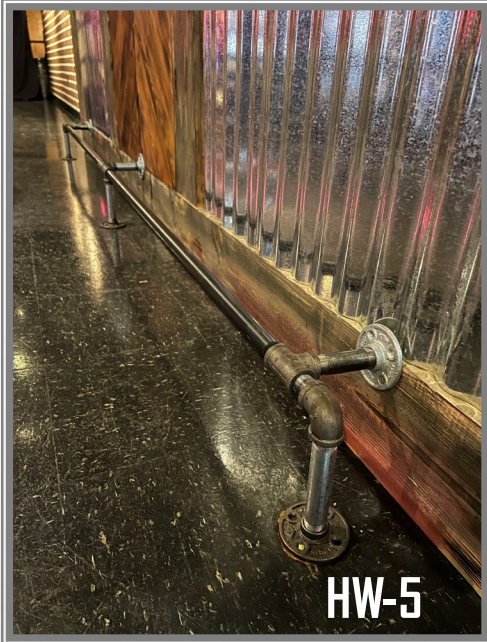

HW-1

HW-2

BAR MATERIALS

BAR FACE (REPURPOSED WOOD & CORRUGATED METAL)

LIVE-EDGE WOOD SHELVING (FLIP-UP)

BLACK CABINETS W/ BRUSHED NICKEL PULLS

PENTAL - VOLCANO QUARTZ

BAR MATERIALS:

PROPOSED

AFTER INSTALLED

Wood Live-Edge Shelves w/
Black Pipe Frame

SHELF
FRAME

FOOTREST

HW-6

HW-4

EQU-5