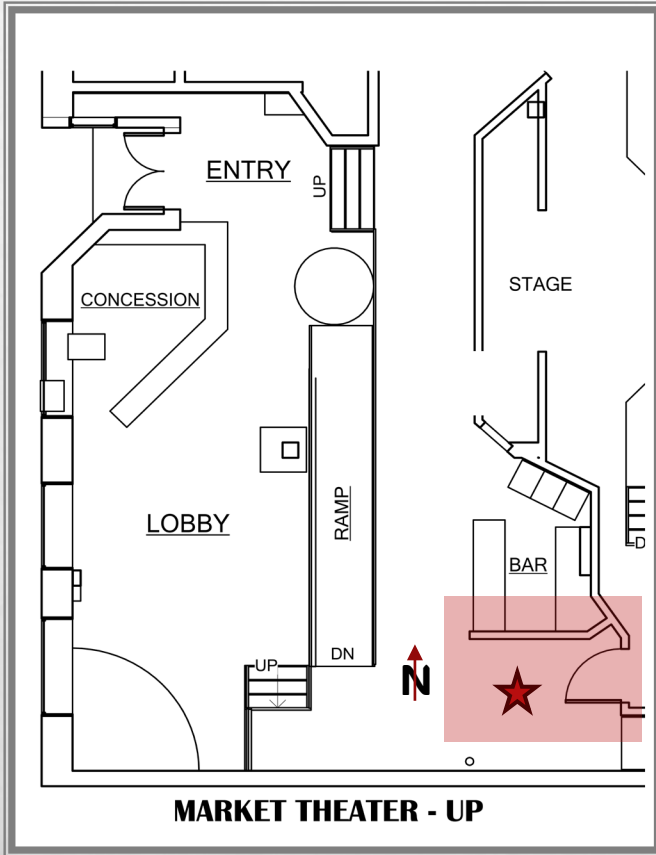

HEADSHOT WALL

SITE

BEFORE

AFTER: NEW BLACK PAINT