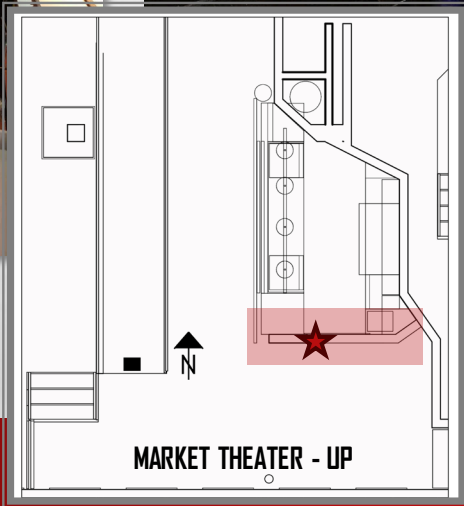

SITE

ELEVATIONS

BEFORE

SITE

MARKET THEATER - UP

● **BAR** — WEST (BACK FACADE)

AFTER

● BAR – WEST ELEVATION (BACK FACADE)

SITE

AFTER

ELEVATION

● **BAR** – NORTH WALL

SITE

BEFORE

AFTER

● BAR – NORTH ELEVATION WALL

SITE

ELEVATION

AFTER

● BAR – EAST WALL

BEFORE

AFTER

BAR – EAST ELEVATION WALL

SITE

ELEVATION

AFTER

BAR - SOUTH WALL

BEFORE

AFTER

● BAR LIGHTING

SITE

BEFORE