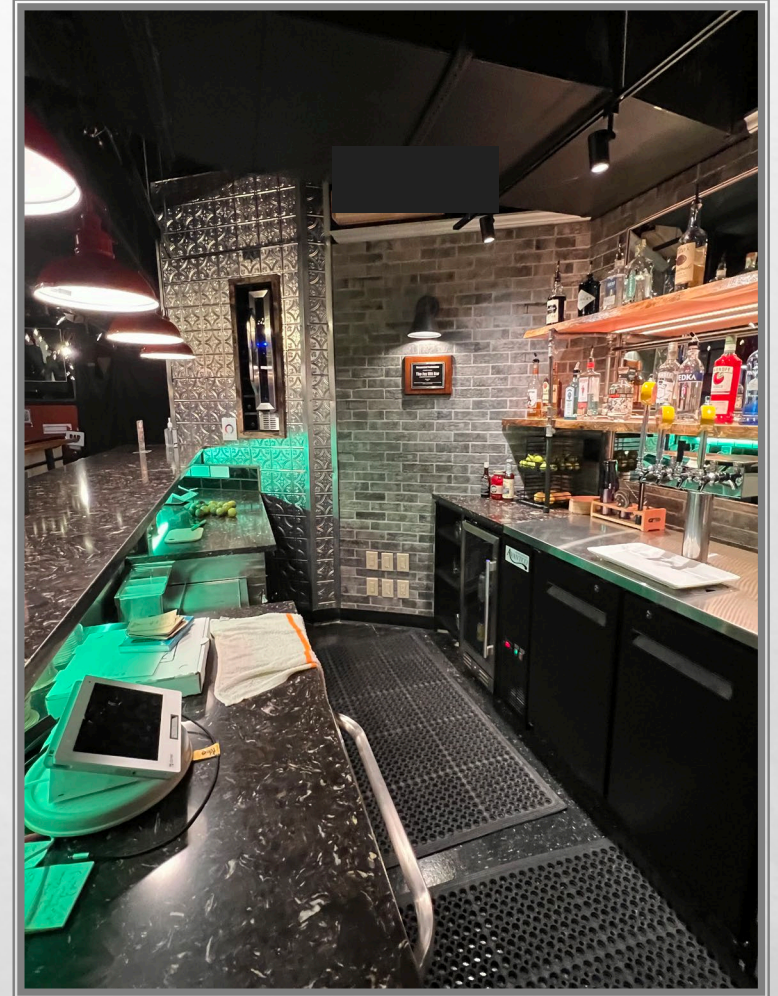

● **BAR** – NORTH WALL

SITE

BEFORE

AFTER