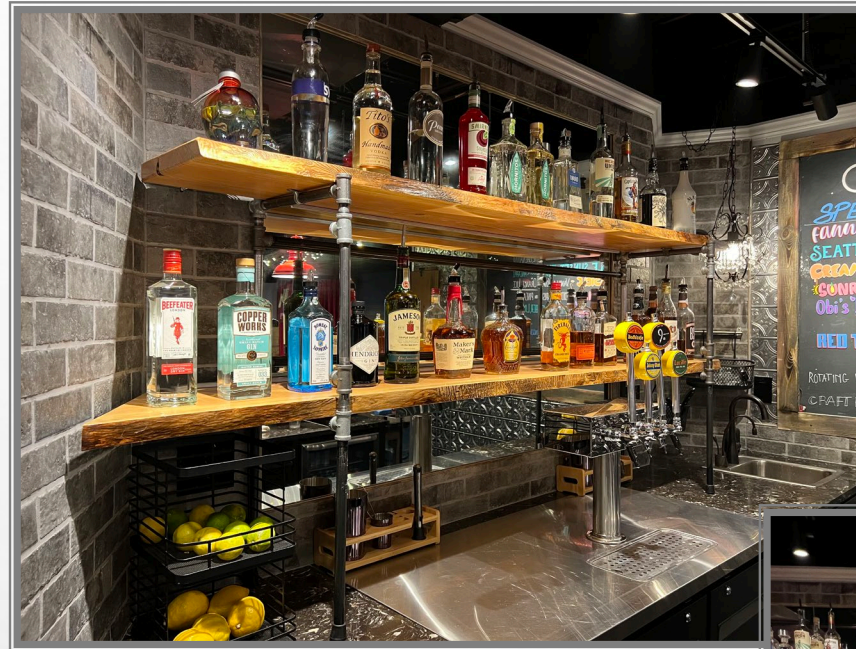

● BAR – EAST WALL

BEFORE

AFTER