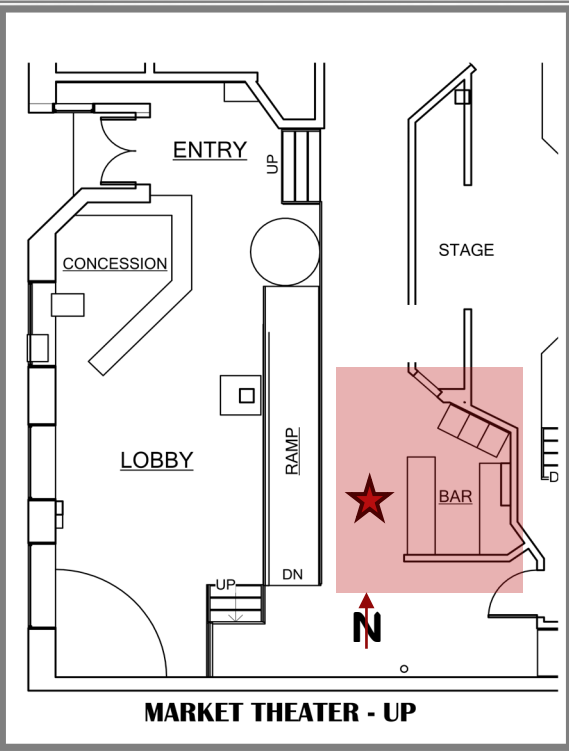

MARKET THEATER BAR

UNEXPECTED PRODUCTIONS - REFRESH

MARKET THEATER BAR

SCOPE OF PROJECT :

OBJECTIVE

Update Bar materials and appliances, reconfigure footprint, install sink, & Refresh the Headshot Wall while simultaneously keeping true to the theater's eclectic historic charm, honor Unexpected Productions' Improv Comedy Culture, and support the values of Pike Place Market.

MARKET THEATER COLOR

COLOR INSPIRATION: PREEXISTING VINYL FLOOR TILES IN LOBBY

● SITE PLAN

1428 POST ALLEY, SEATTLE, WA 98101

HEADSHOT WALL

SITE

BEFORE

AFTER: NEW BLACK PAINT

• BAR

SITE

BEFORE

AFTER

● **BAR** – EAST VIEW

SITE

BEFORE

AFTER

SITE

ELEVATIONS

BEFORE

SITE

MARKET THEATER - UP

● **BAR** — WEST (BACK FACADE)

AFTER

● BAR – WEST ELEVATION (BACK FACADE)