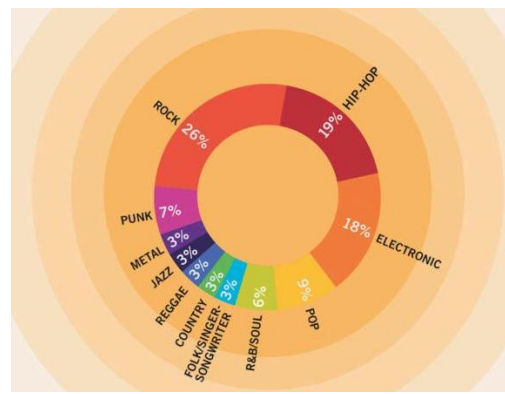

BEFORE YOU UPSTREAM, KNOW YOUR LOCAL SCENES

The first ever Upstream Music Fest + Summit kicks off today, and runs through May 13 at venues around Pioneer Square. The 300+ artist line-up is one of the most locally focused music festivals in the region - Seattle Weekly breaks down who is represented among the breadth of genres on display.