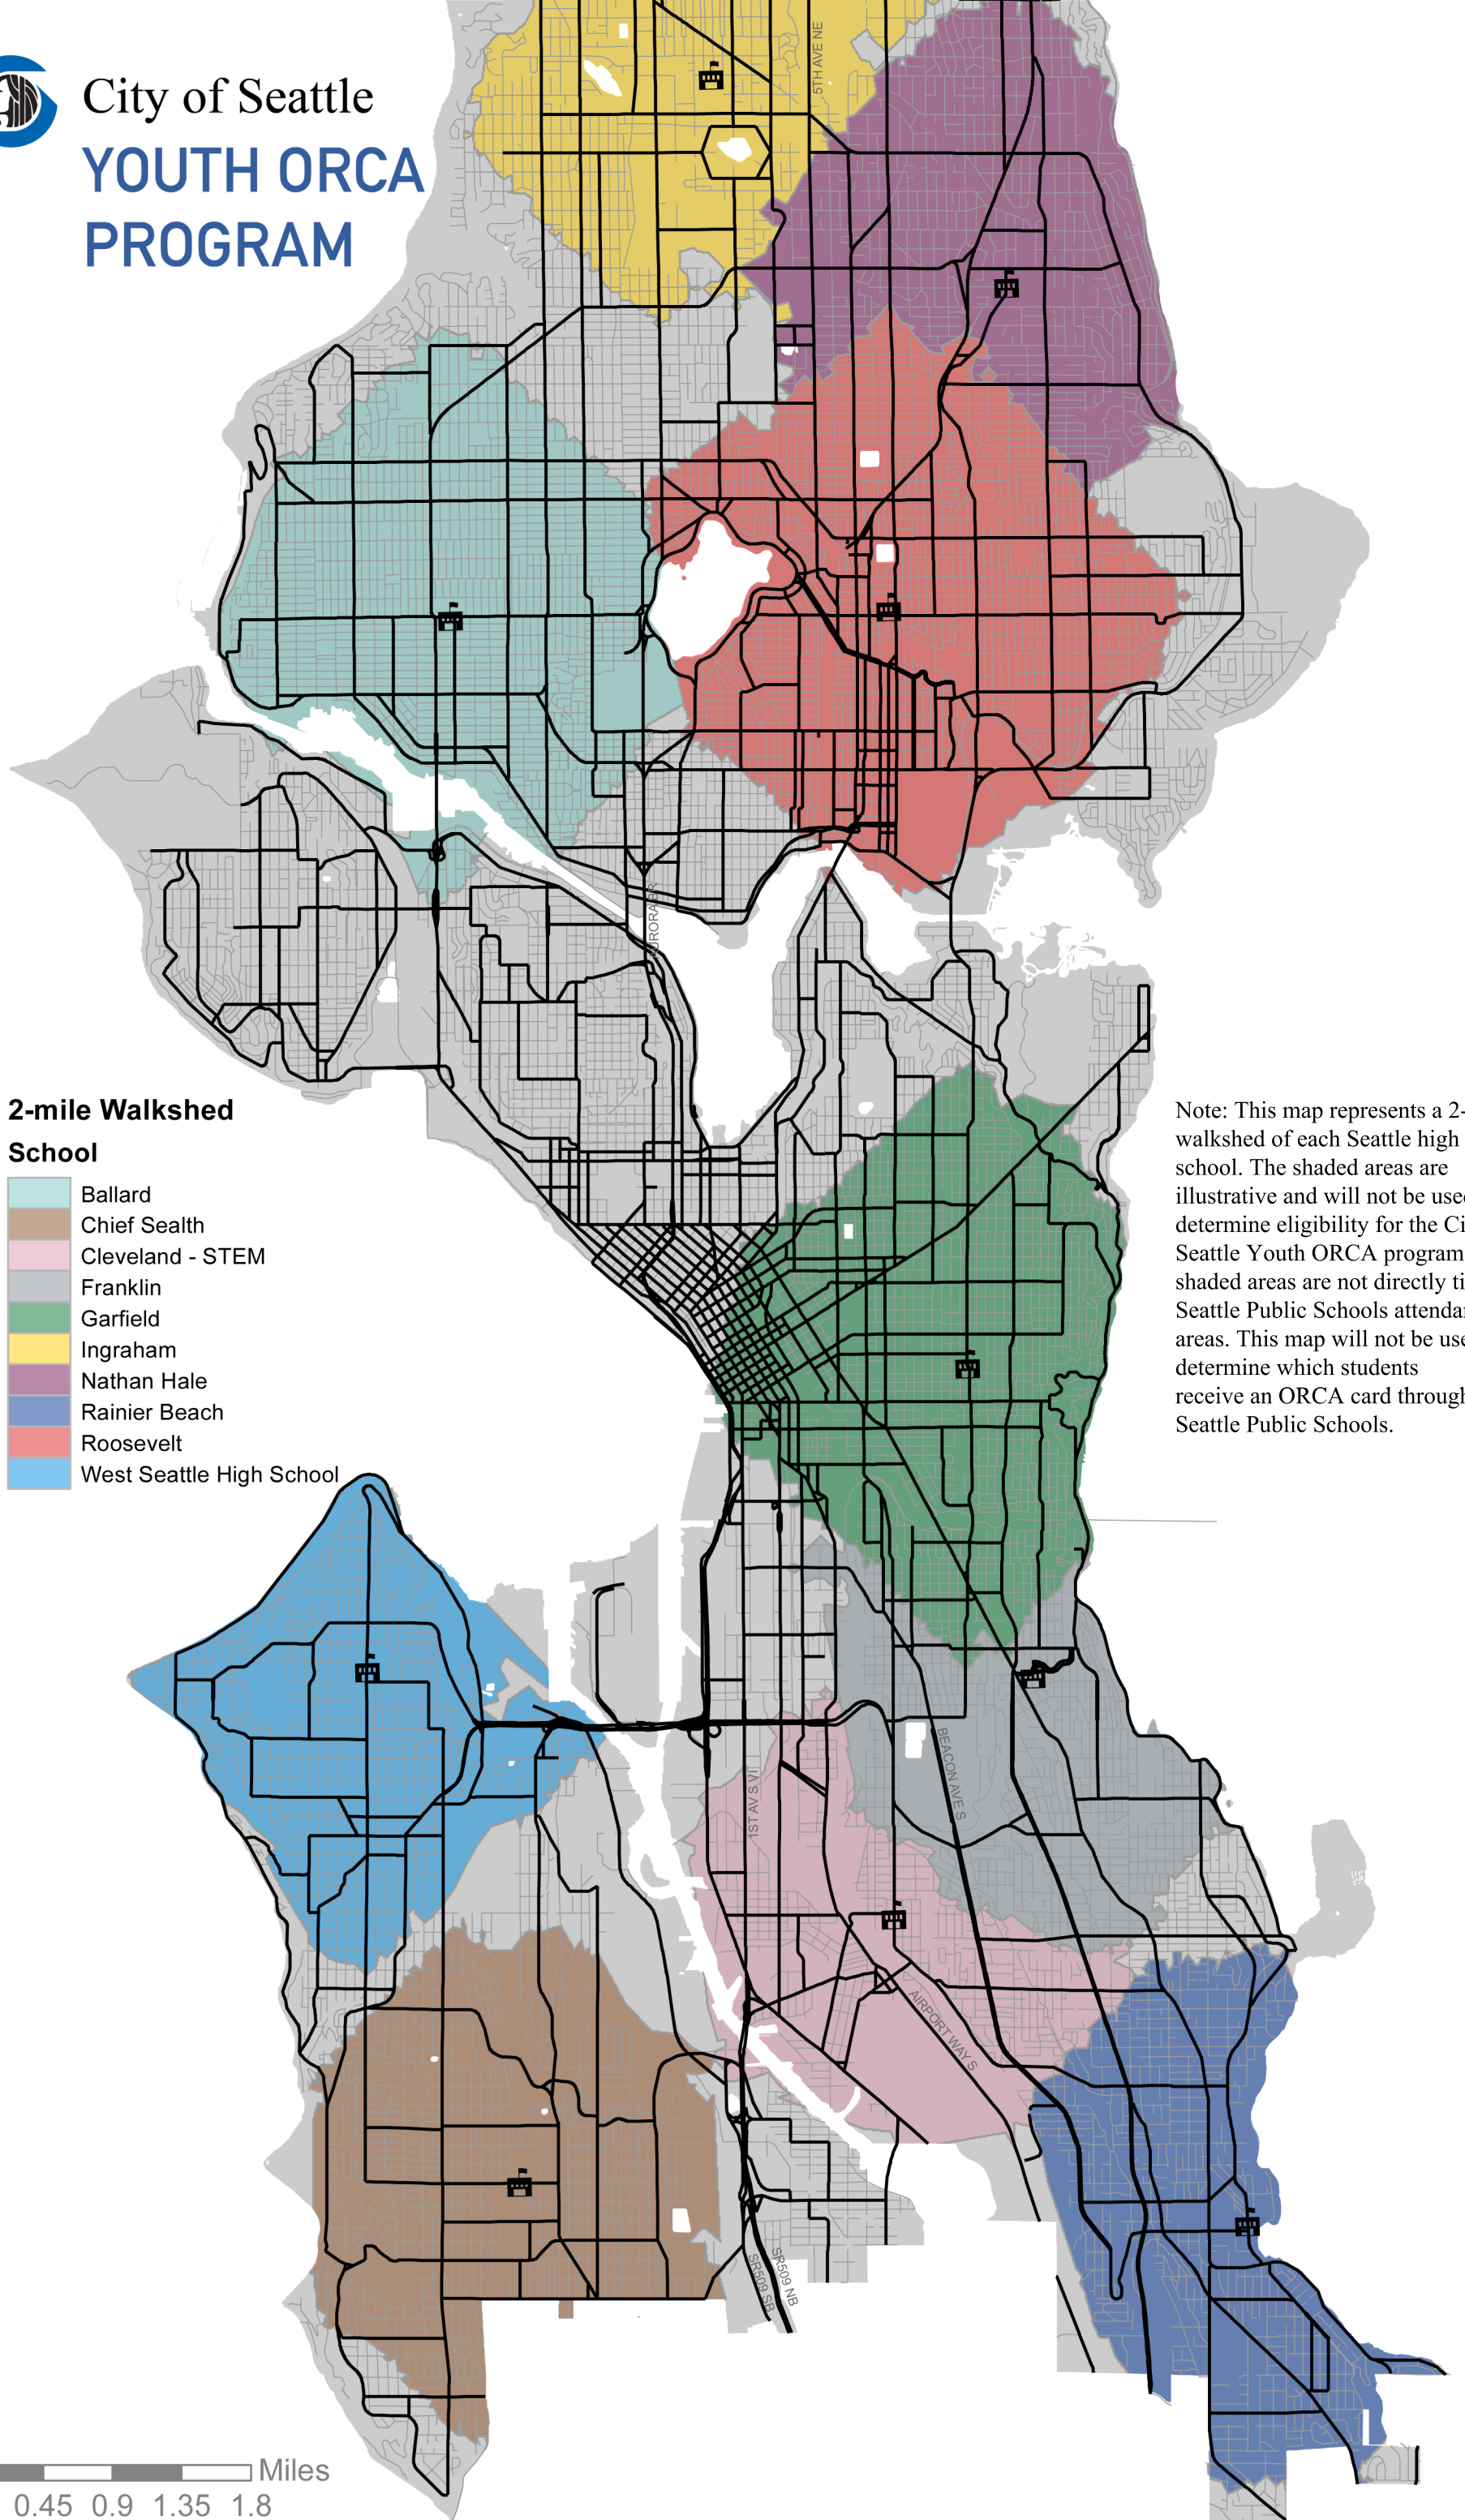

City of Seattle YOUTH ORCA PROGRAM

2-mile Walkshed School

- Ballard
- Chief Sealth
- Cleveland - STEM
- Franklin
- Garfield
- Ingraham
- Nathan Hale
- Rainier Beach
- Roosevelt
- West Seattle High School

Note: This map represents a 2-mile walkshed of each Seattle high school. The shaded areas are illustrative and will not be used to determine eligibility for the City of Seattle Youth ORCA program. The shaded areas are not directly tied to Seattle Public Schools attendance areas. This map will not be used to determine which students receive an ORCA card through Seattle Public Schools.