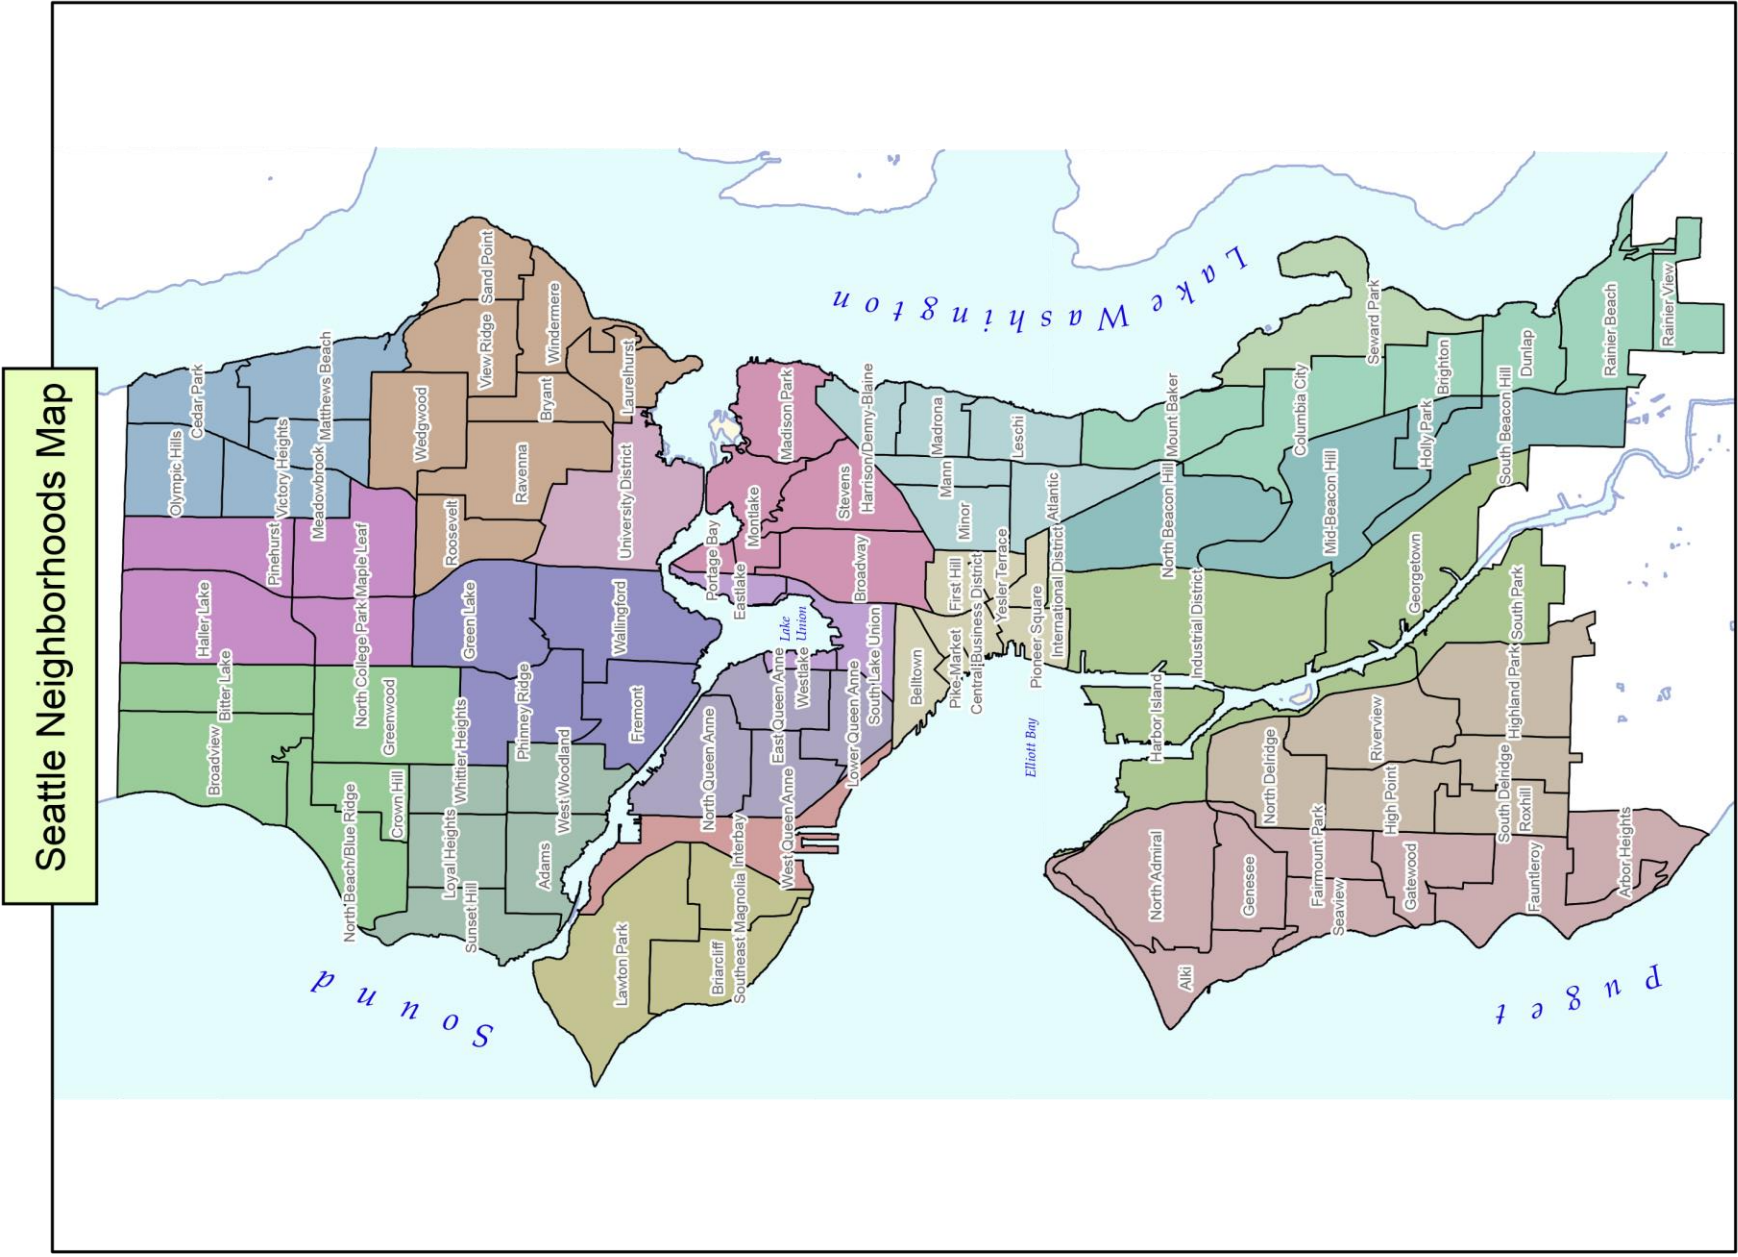

Neighborhood	#Pickups	Mon	Tues	Wed	Thurs	Fri	Sat	Sun	#Pickups	Mon	Tues	Wed	Thurs	Fri	Sat	Sun
Pinehurst	Currently No Service															
Pioneer Square	7	X	X	X	X	X	X	X	4	X		X		X	X	
Portage Bay	Currently No Service															
Rainier Beach	4	X		X		X	X		Currently No Service							
Rainier View	Currently No Service															
Ravenna	4	X		X		X	X		3	X		X		X		
Riverview	Currently No Service															
Roosevelt	4	X		X		X	X		3	X		X		X		
Roxhill	Currently No Service															
Sand Point	Currently No Service															
Seaview	Currently No Service															
Seward Park	4	X		X		X	X		3	X		X		X		
South Beacon Hill	Currently No Service															
South Delridge	4	X		X		X	X		3	X		X		X		
South Lake Union	7	X	X	X	X	X	X	X	4	X		X		X	X	
South Park	4	X		X		X	X		3	X		X		X		
Southeast Magnolia	4	X		X		X	X		3	X		X		X		
Stevens	7	X	X	X	X	X	X	X	4	X		X		X	X	
Sunset Hill	Currently No Service															
University District	7	X	X	X	X	X	X	X	4	X		X		X	X	
Victory Heights	4	X		X		X	X		3	X		X		X		
View Ridge	Currently No Service															
Wallingford	4	X		X		X	X		4	X		X		X	X	
Wedgewood	4	X		X		X	X		3	X		X		X		
West Queen Anne	7	X	X	X	X	X	X	X	4	X		X		X	X	
West Woodland	Currently No Service															
Westlake	Currently No Service															
Whittier Heights	Currently No Service															
Windermere	Currently No Service															
Yesler Terrace	7	X	X	X	X	X	X	X	Currently No Service							

Public Place Litter and Recycling Program Seattle Neighborhoods Map

Date: 8/1/2016