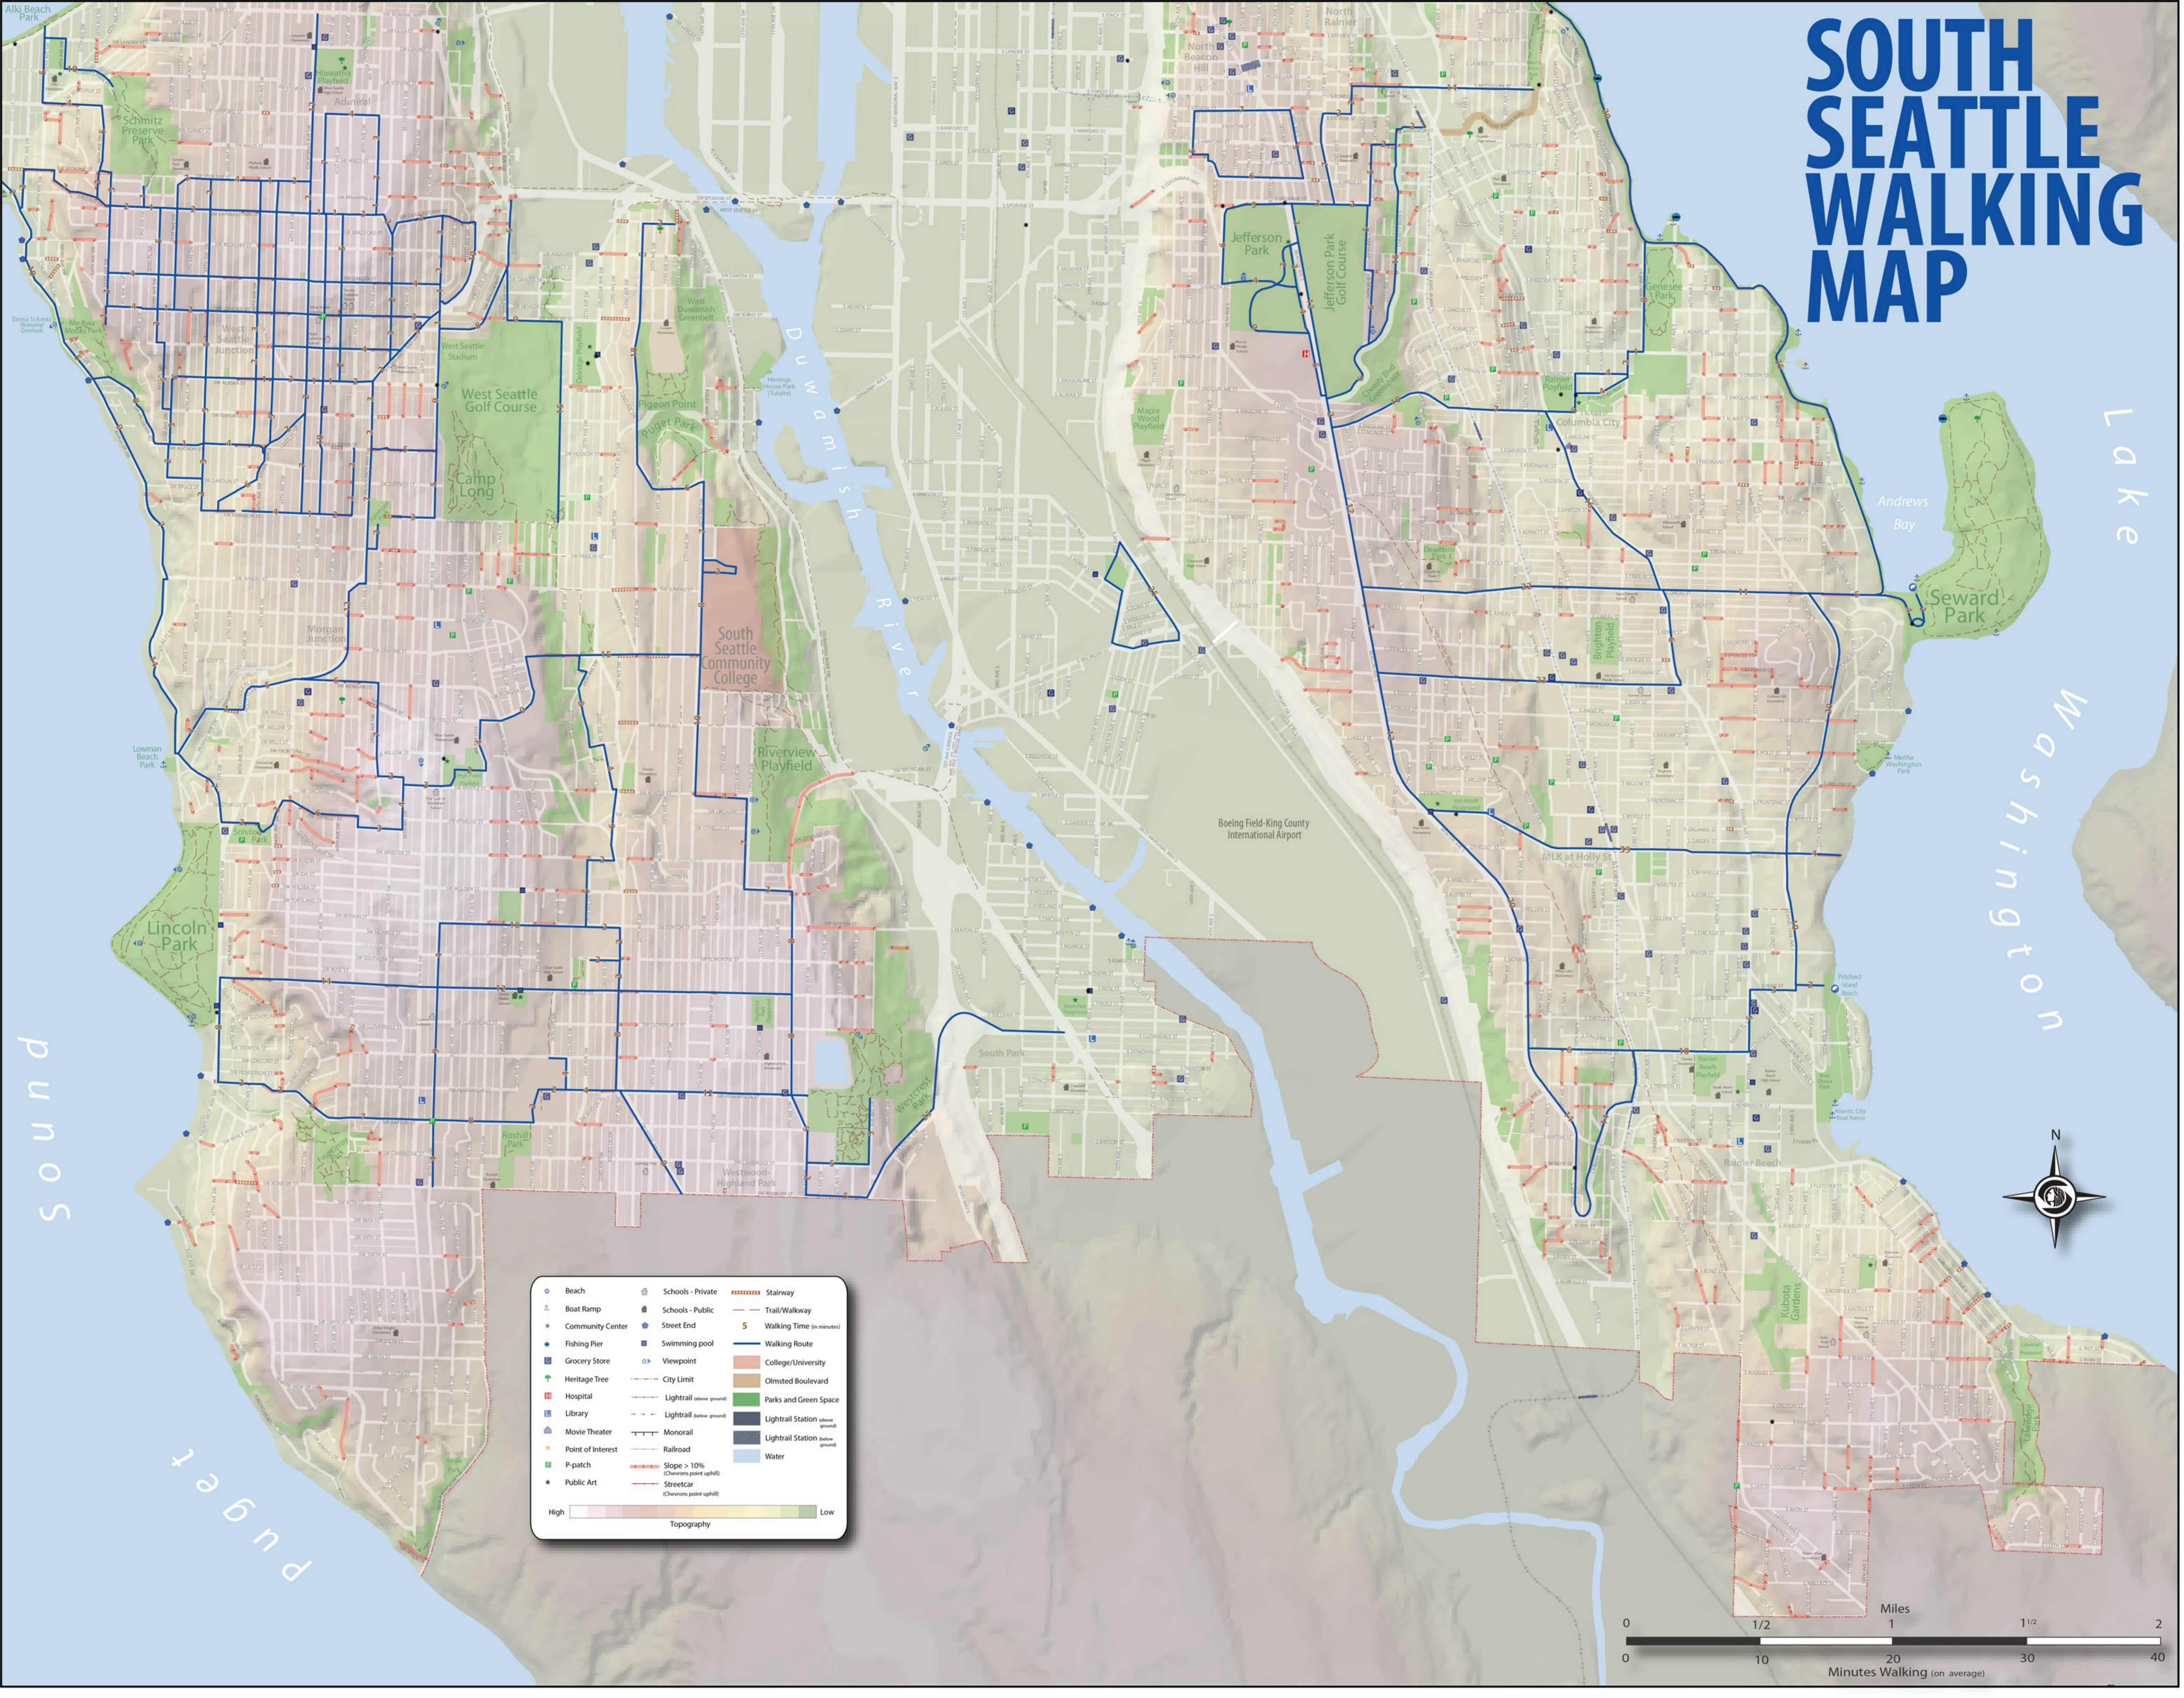

SOUTH SEATTLE WALKING MAP

<p>High Low</p> <p>Topography</p>		