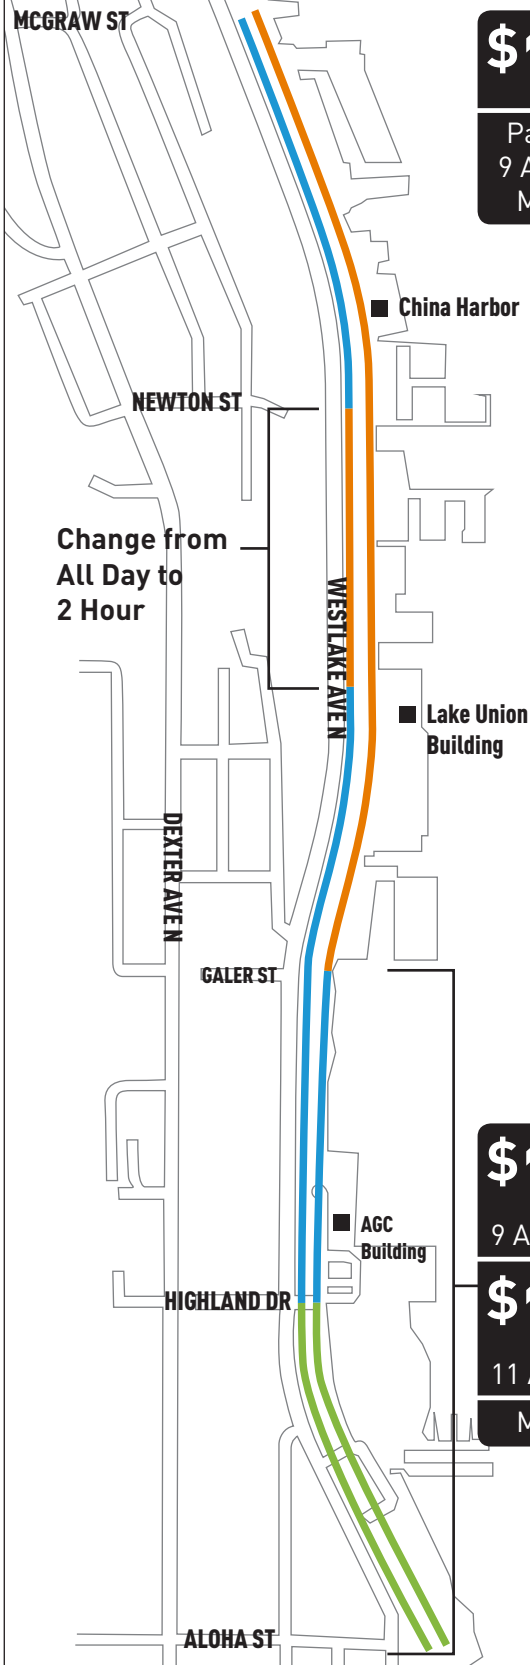

**ALL DAY**

Up to 72 hrs

**2**

HOUR LIMIT

**4**

HOUR LIMIT

**\$1.00**  
HOUR

Paid hours  
9 AM - 4 PM  
Mon - Fri

**\$1.00**  
HOUR

9 AM - 11 AM

**\$1.50**  
HOUR

11 AM - 4 PM

Mon - Fri

This map is for illustrative purpose only. Please check paystations and signs on street for specific regulations.