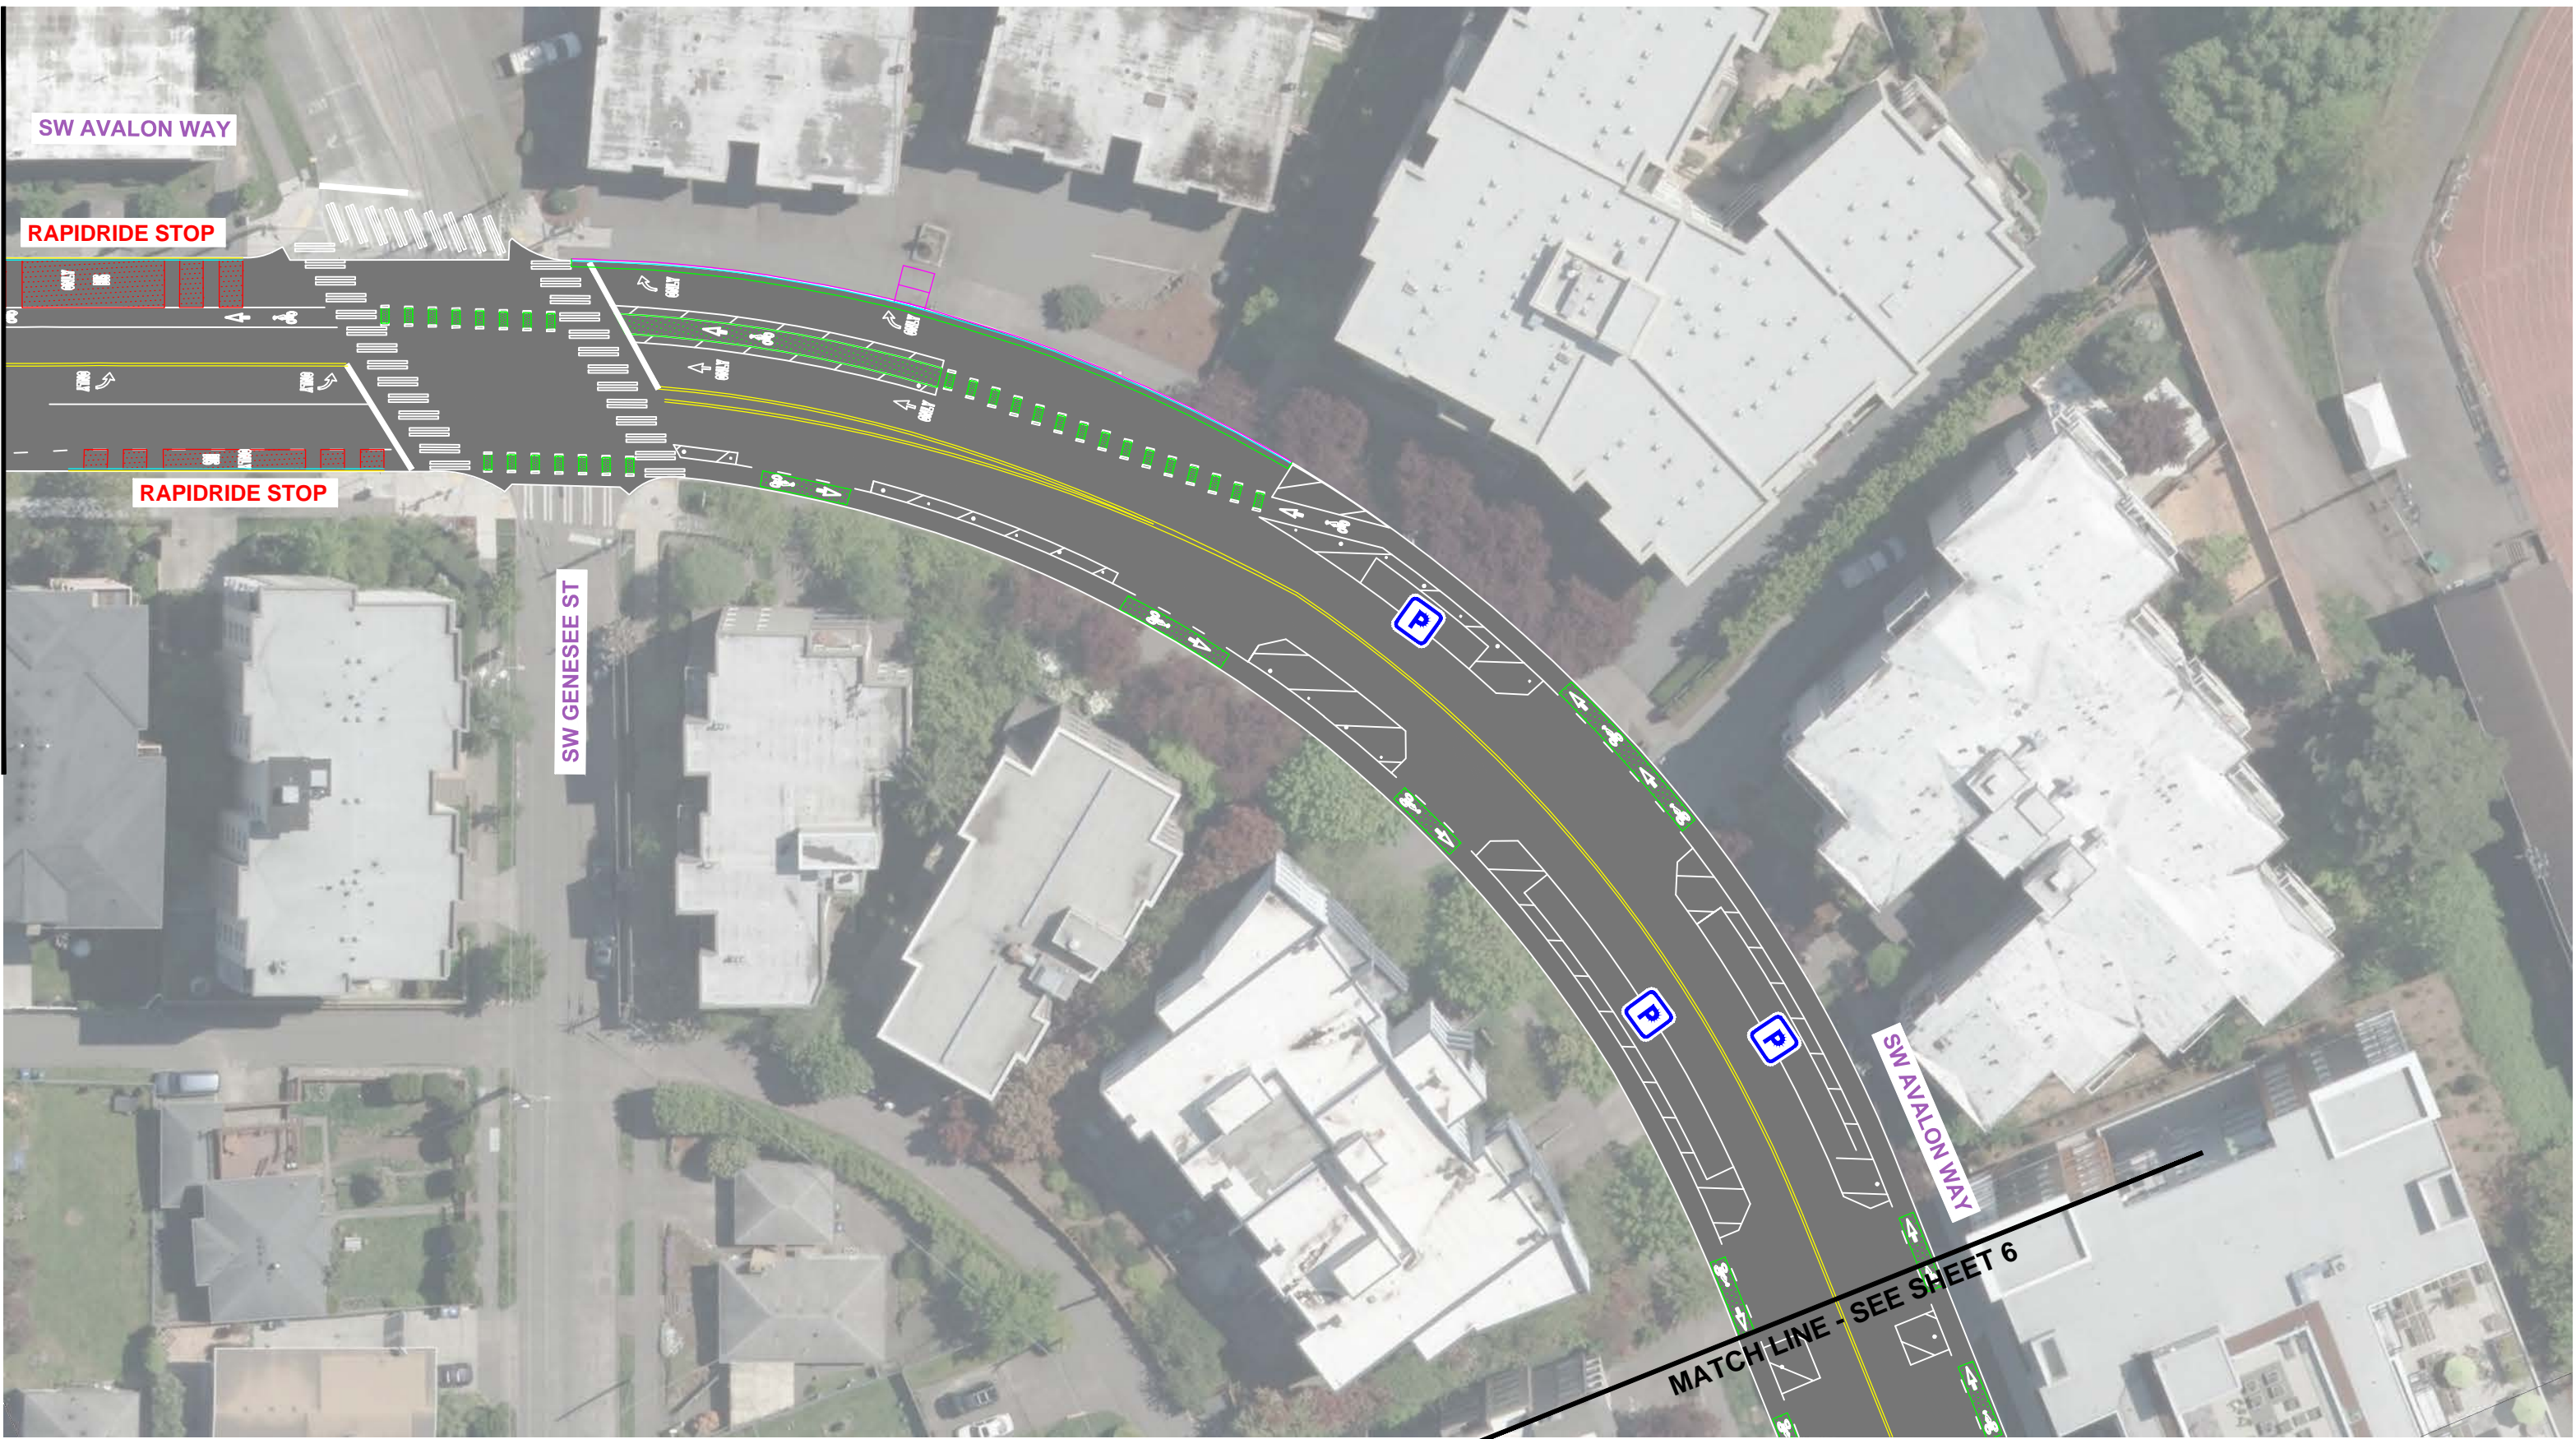

EXISTING BUS STOP
RELOCATED FURTHER
NORTH

SW AVALON WAY

RAPIDRIDE STOP

ALKI AUTO REPAIR

SW CHARLESTOWN ST

DUOS

OLA SALON

PET CARE CENTER

SW YANCY ST

SW DAKOTA ST

30TH AVE SW

SW AVALON WAY

SW ANDOVER ST

SW AVALON WAY

P

P

MATCH LINE - SEE SHEET 5

MATCH LINE - SEE SHEET 7

MATCH LINE - SEE SHEET 6

ALKI LUMBER

SW AVALON WAY

36TH AVE SW

PEP BOYS

FAUNTLEROY WAY SW

STARBUCKS

MATCH LINE - SEE SHEET 6

MATCH LINE - SEE SHEET 9

WEST SEATTLE STADIUM

35TH AVE SW

STADIUM ENTRANCE/EXIT

PEDESTRIAN CROSSING ISLANDS

35TH AVE SW