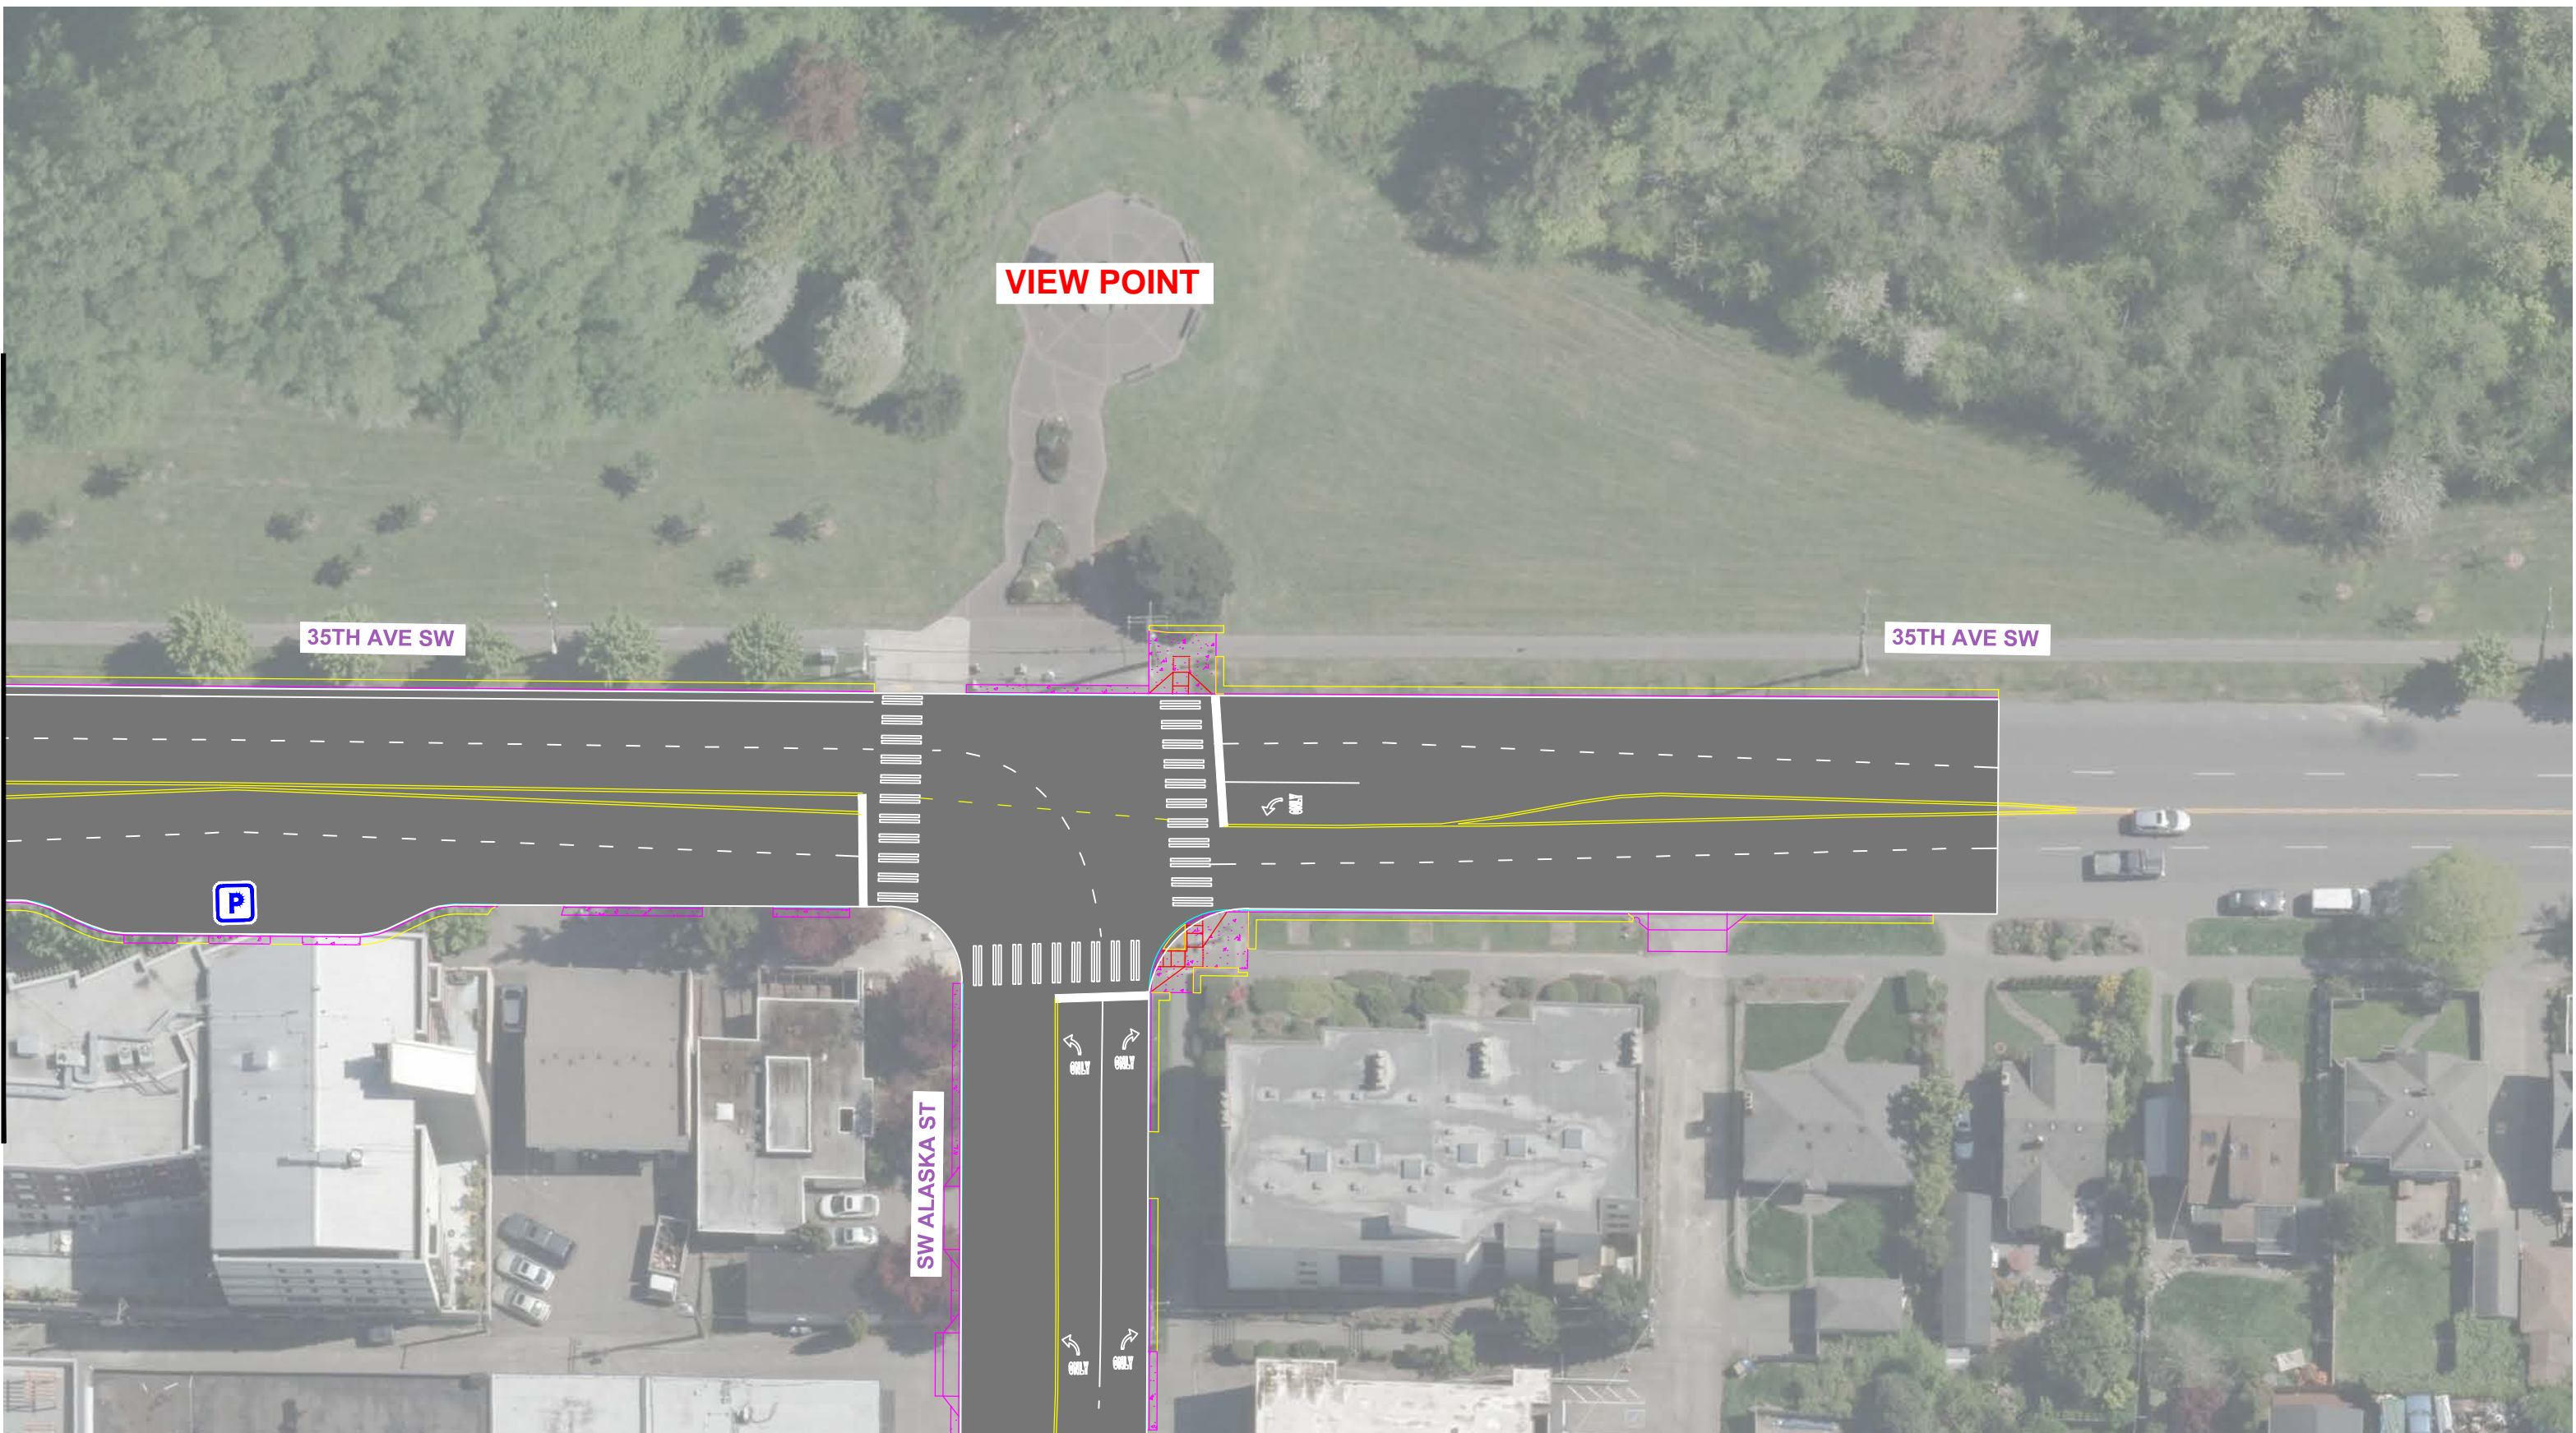

MATCH LINE - SEE SHEET 6

MATCH LINE - SEE SHEET 10