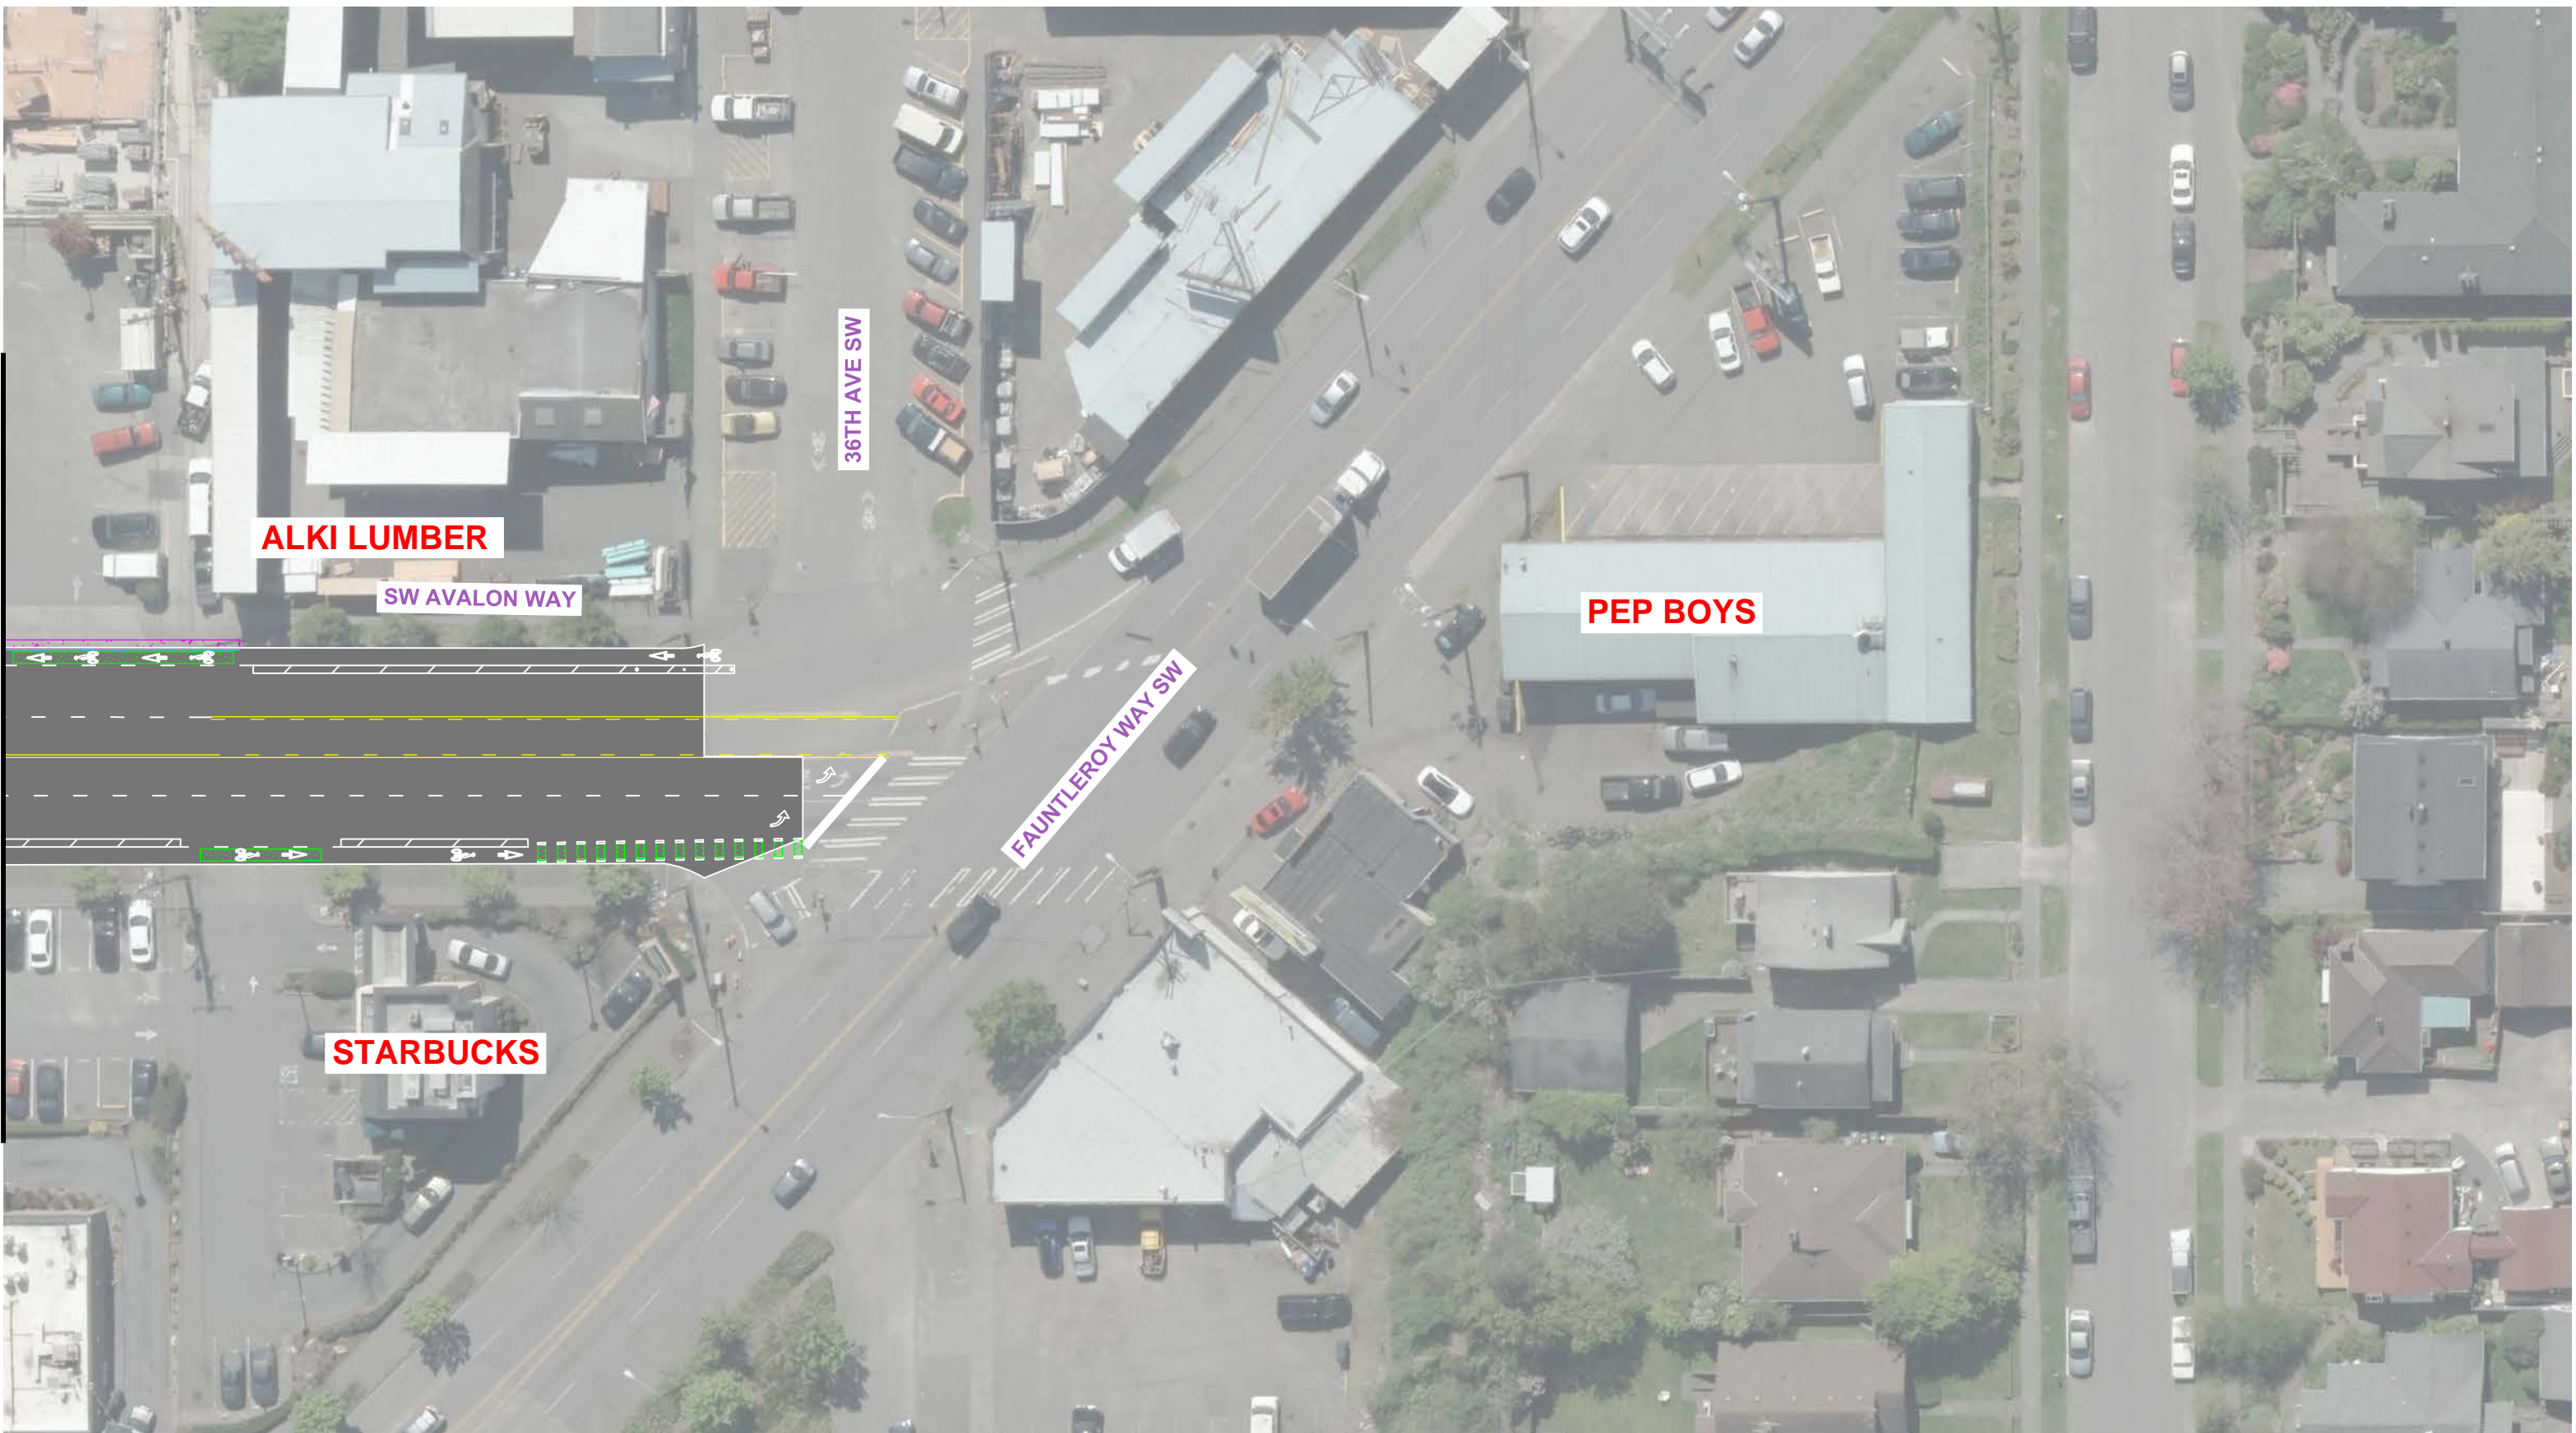

EXISTING BUS STOP
RELOCATED FURTHER
NORTH

SW AVALON WAY

RAPIDRIDE STOP

ALKI AUTO REPAIR

SW CHARLESTOWN ST

DUOS

OLA SALON

PET CARE CENTER

SW YANCY ST

SW DAKOTA ST

30TH AVE SW

SW AVALON WAY

SW ANDOVER ST

SW AVALON WAY

P

P

MATCH LINE - SEE SHEET 5

MATCH LINE - SEE SHEET 7

MATCH LINE - SEE SHEET 6

ALKI LUMBER

SW AVALON WAY

36TH AVE SW

PEP BOYS

FAUNTLEROY WAY SW