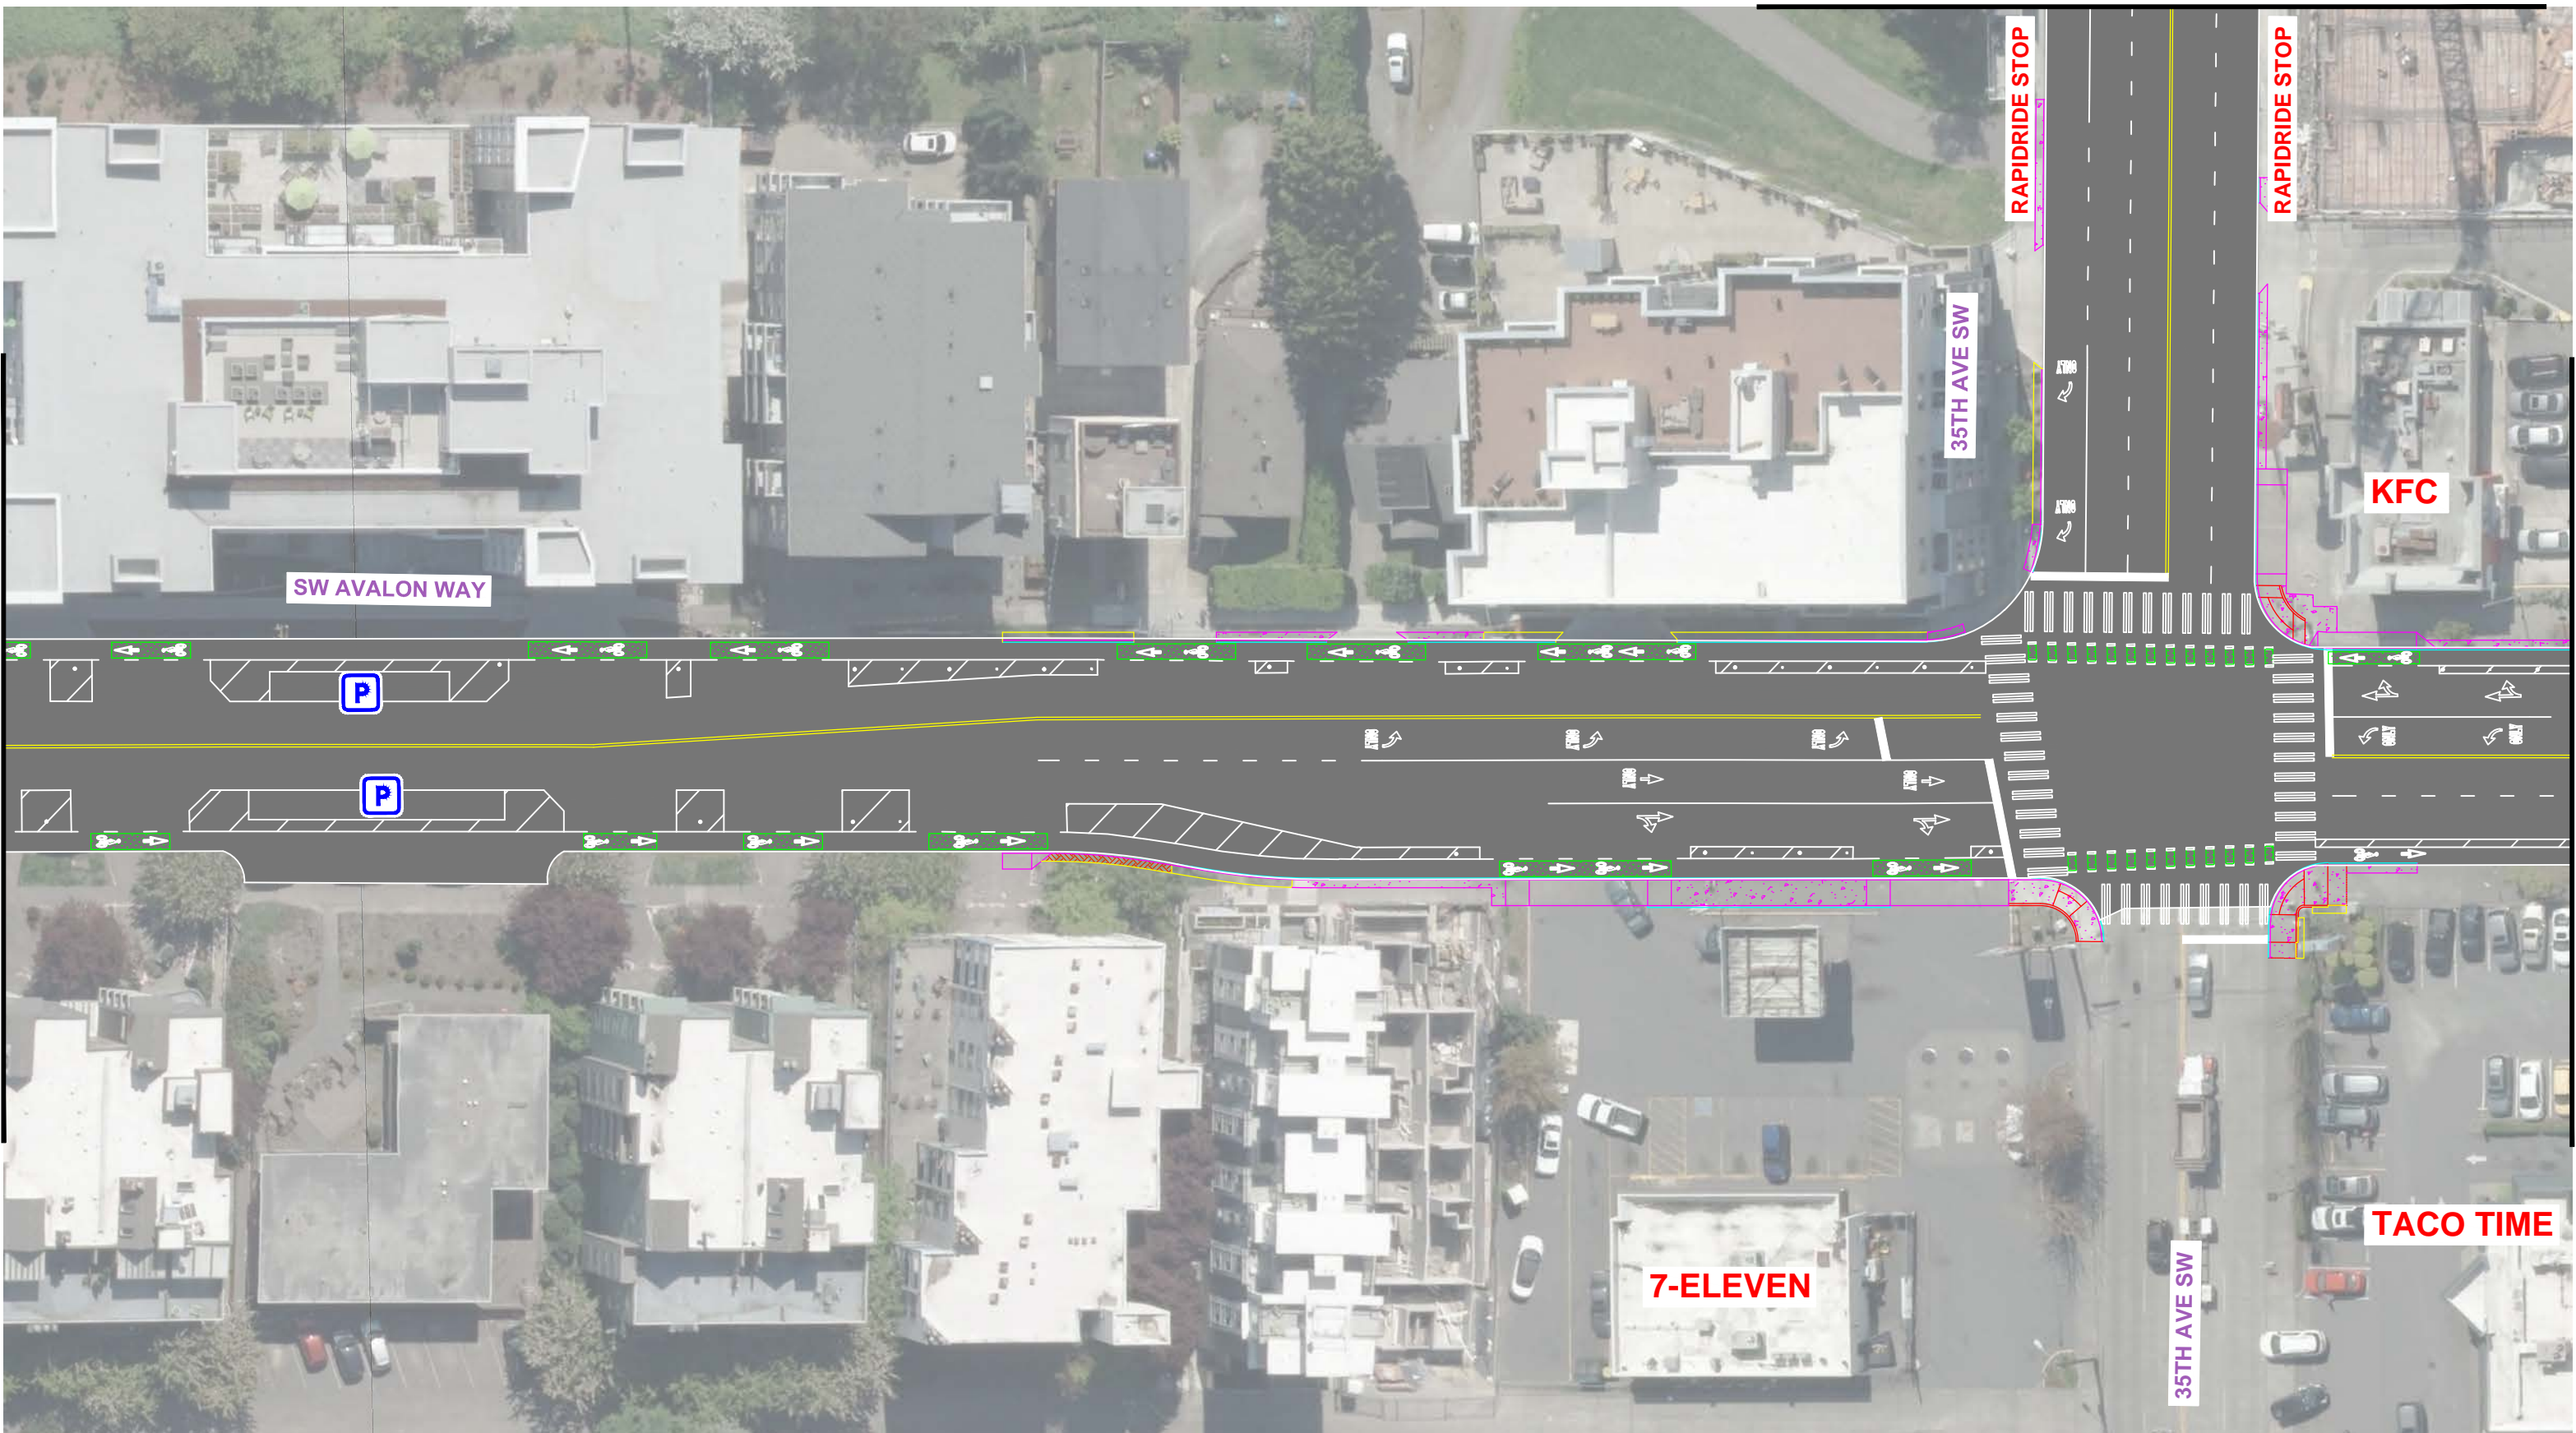

EXISTING BUS STOP
RELOCATED FURTHER
NORTH

SW AVALON WAY

RAPIDRIDE STOP

ALKI AUTO REPAIR

SW CHARLESTOWN ST

DUOS

OLA SALON

PET CARE CENTER

SW YANCY ST

SW DAKOTA ST

30TH AVE SW

SW AVALON WAY

SW ANDOVER ST

SW AVALON WAY

P

P

MATCH LINE - SEE SHEET 5

MATCH LINE - SEE SHEET 7

MATCH LINE - SEE SHEET 6

ALKI LUMBER

SW AVALON WAY

36TH AVE SW

PEP BOYS

FAUNTLEROY WAY SW