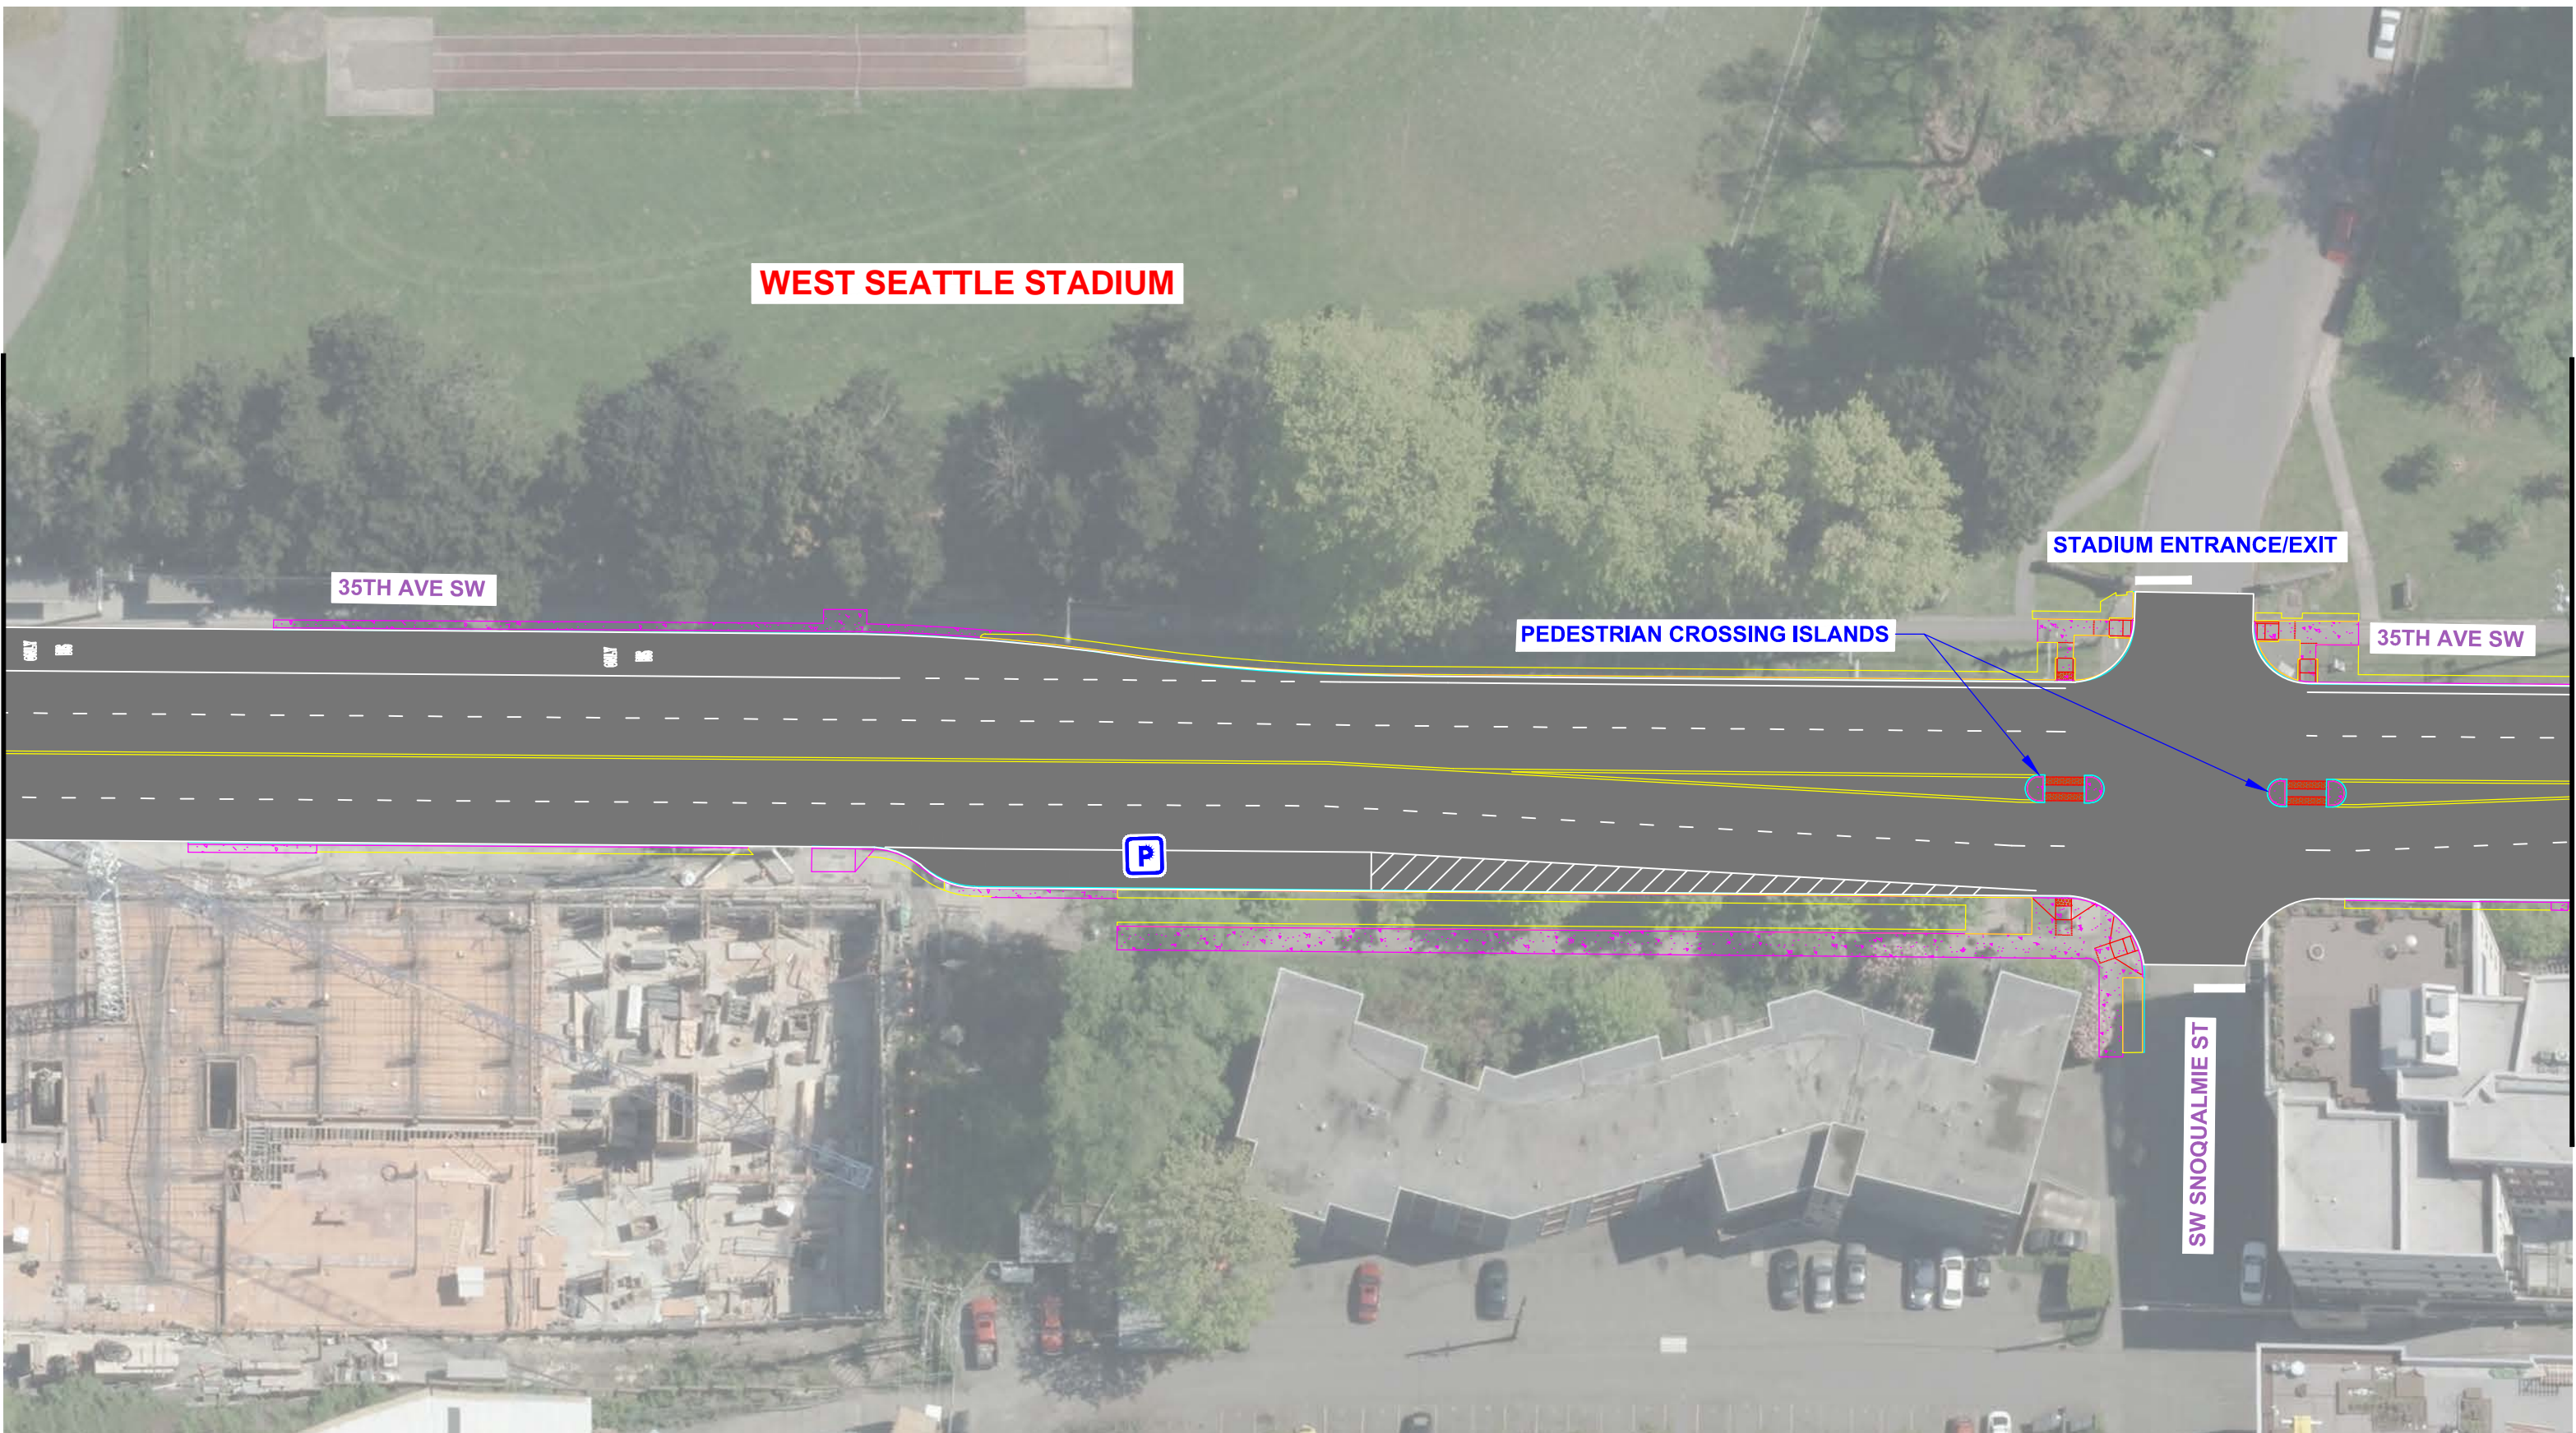

EXISTING BUS STOP
RELOCATED FURTHER
NORTH

SW AVALON WAY

RAPIDRIDE STOP

ALKI AUTO REPAIR

SW CHARLESTOWN ST

DUOS

OLA SALON

PET CARE CENTER

MATCH LINE - SEE SHEET 5

MATCH LINE - SEE SHEET 7

MATCH LINE - SEE SHEET 6

ALKI LUMBER

SW AVALON WAY

36TH AVE SW

PEP BOYS

FAUNTLEROY WAY SW

STARBUCKS

MATCH LINE - SEE SHEET 6

MATCH LINE - SEE SHEET 9

WEST SEATTLE STADIUM

35TH AVE SW

STADIUM ENTRANCE/EXIT

PEDESTRIAN CROSSING ISLANDS

35TH AVE SW