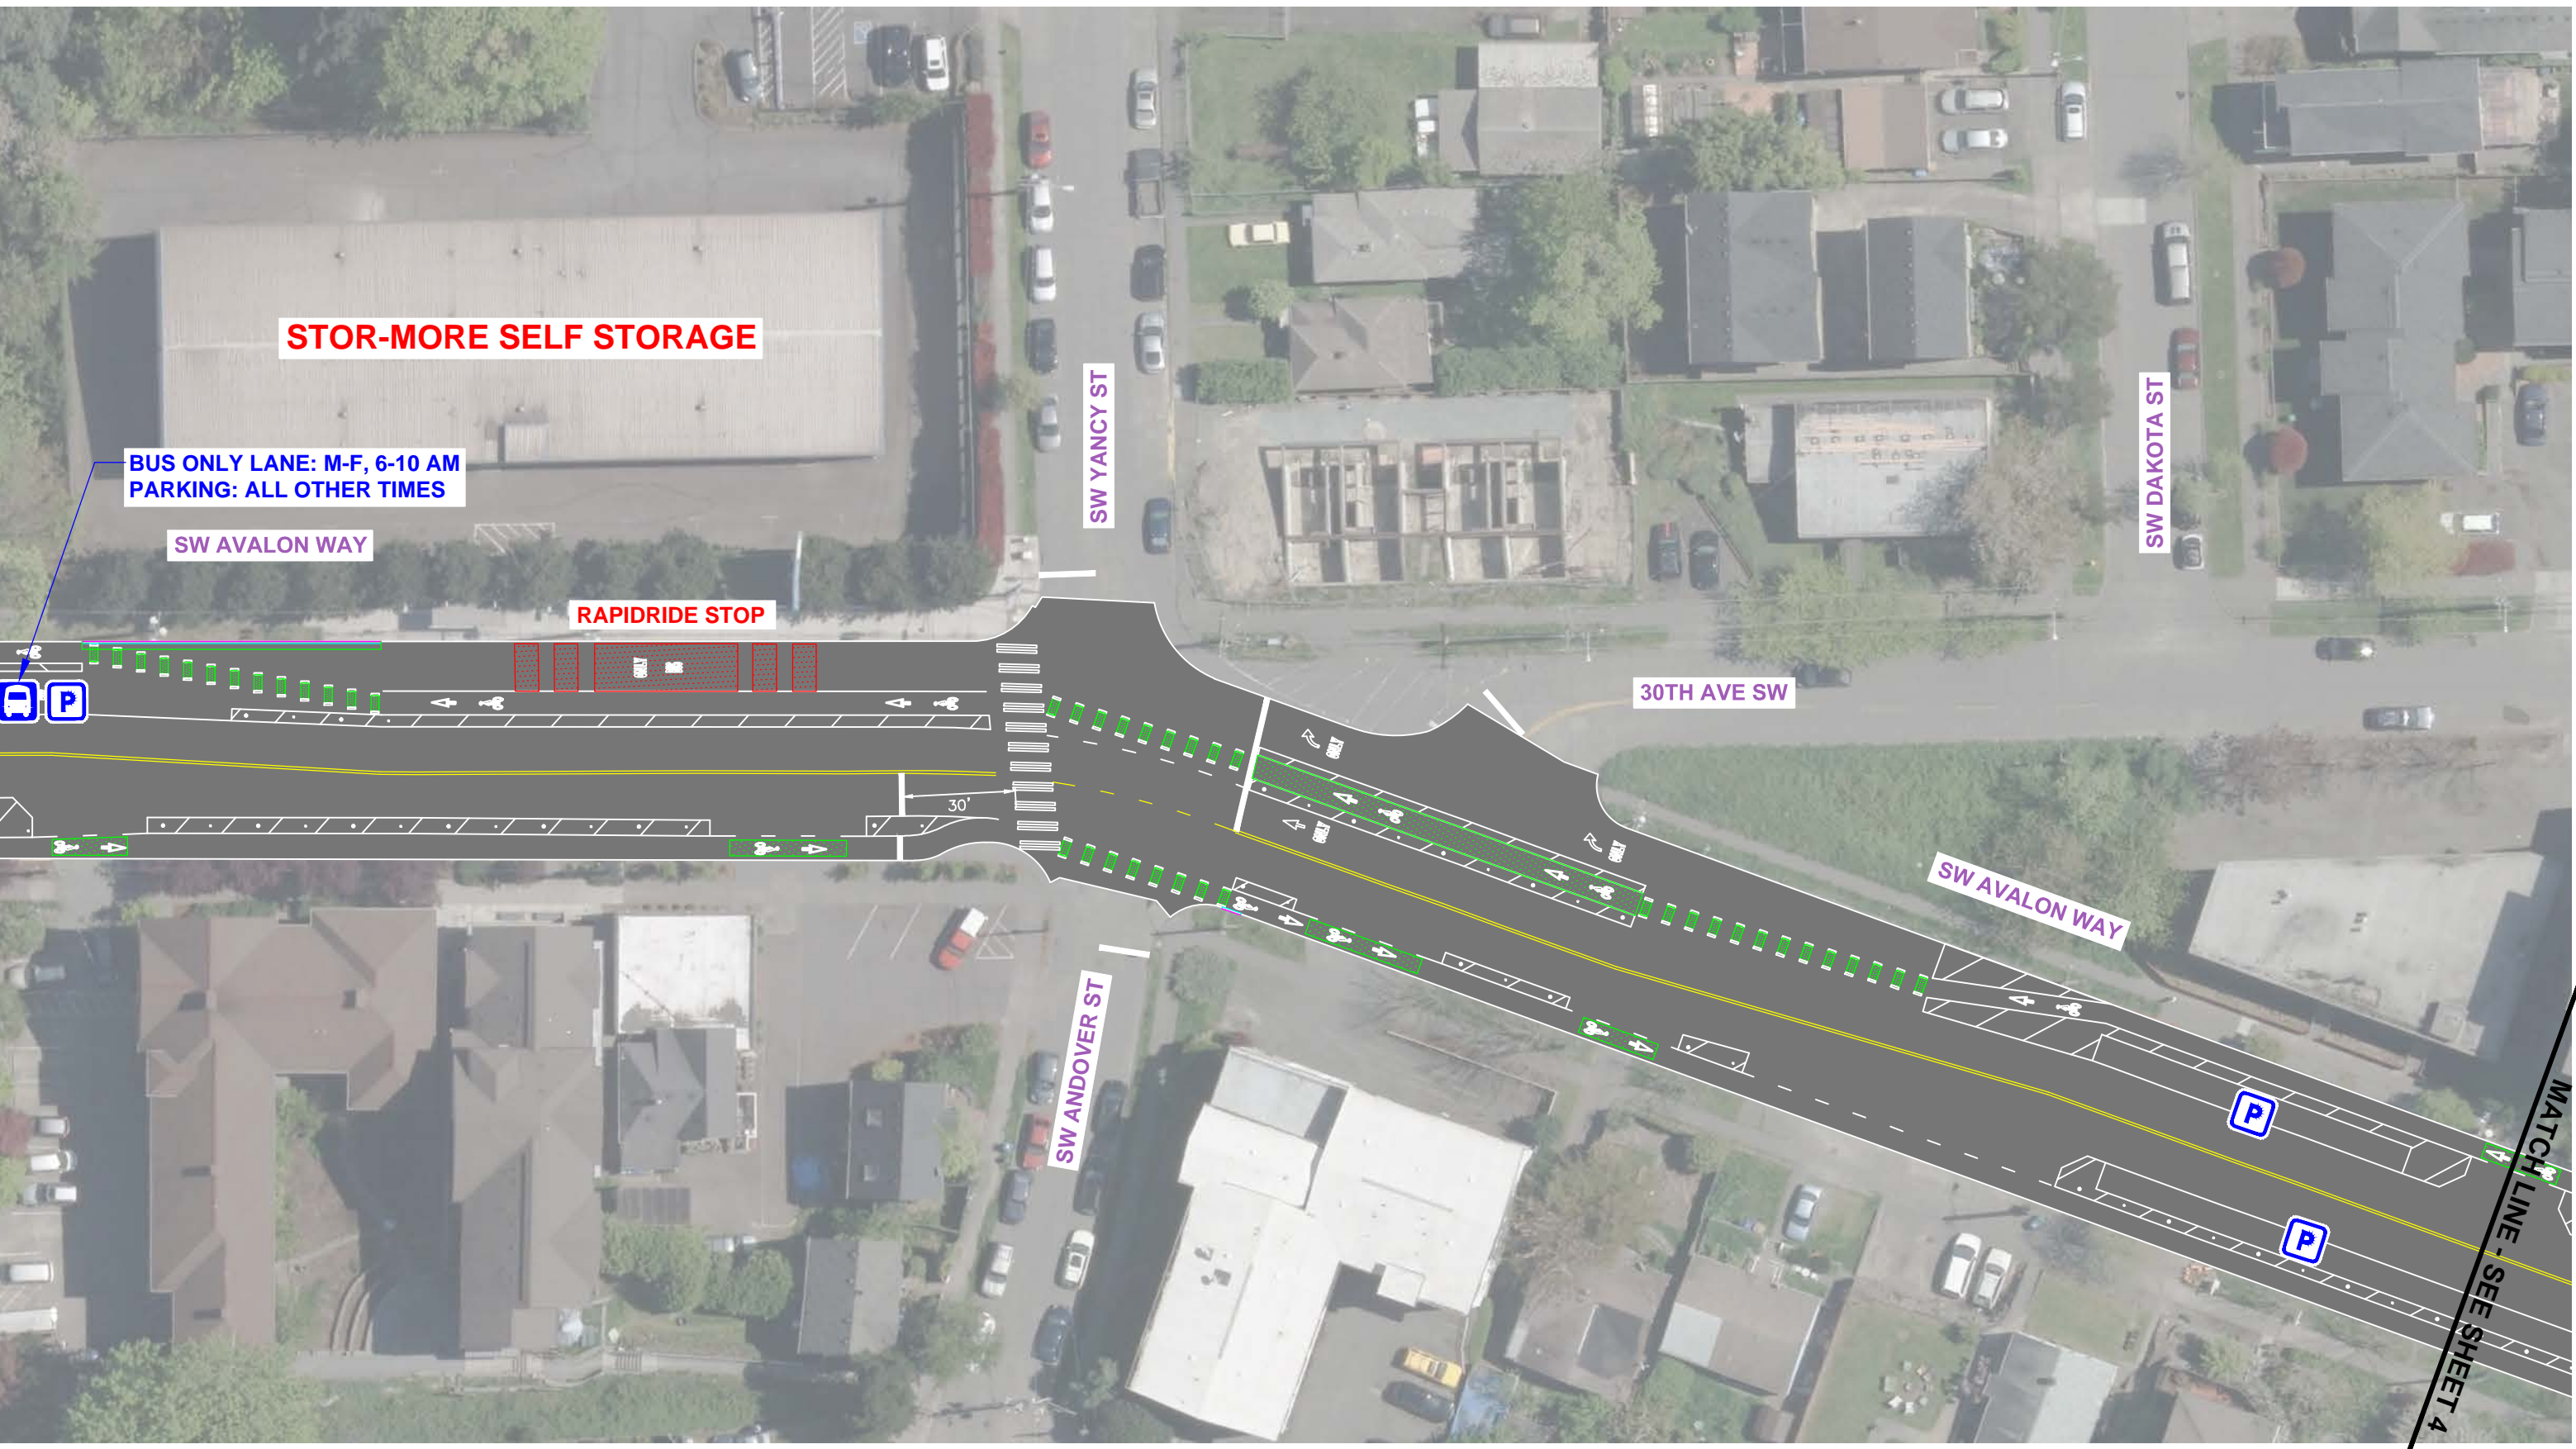

EXISTING BUS STOP
RELOCATED FURTHER
NORTH

SW AVALON WAY

RAPIDRIDE STOP

ALKI AUTO REPAIR

SW CHARLESTOWN ST

DUOS

OLA SALON

PET CARE CENTER

SW BRADFORD ST

PUBLIC STORAGE

MATCH LINE - SEE SHEET 2

MATCH LINE - SEE SHEET 4

STOR-MORE SELF STORAGE

**BUS ONLY LANE: M-F, 6-10 AM
PARKING: ALL OTHER TIMES**

SW AVALON WAY

RAPIDRIDE STOP

SW YANCY ST

SW DAKOTA ST

30TH AVE SW

SW AVALON WAY

SW ANDOVER ST

SW AVALON WAY

P

P