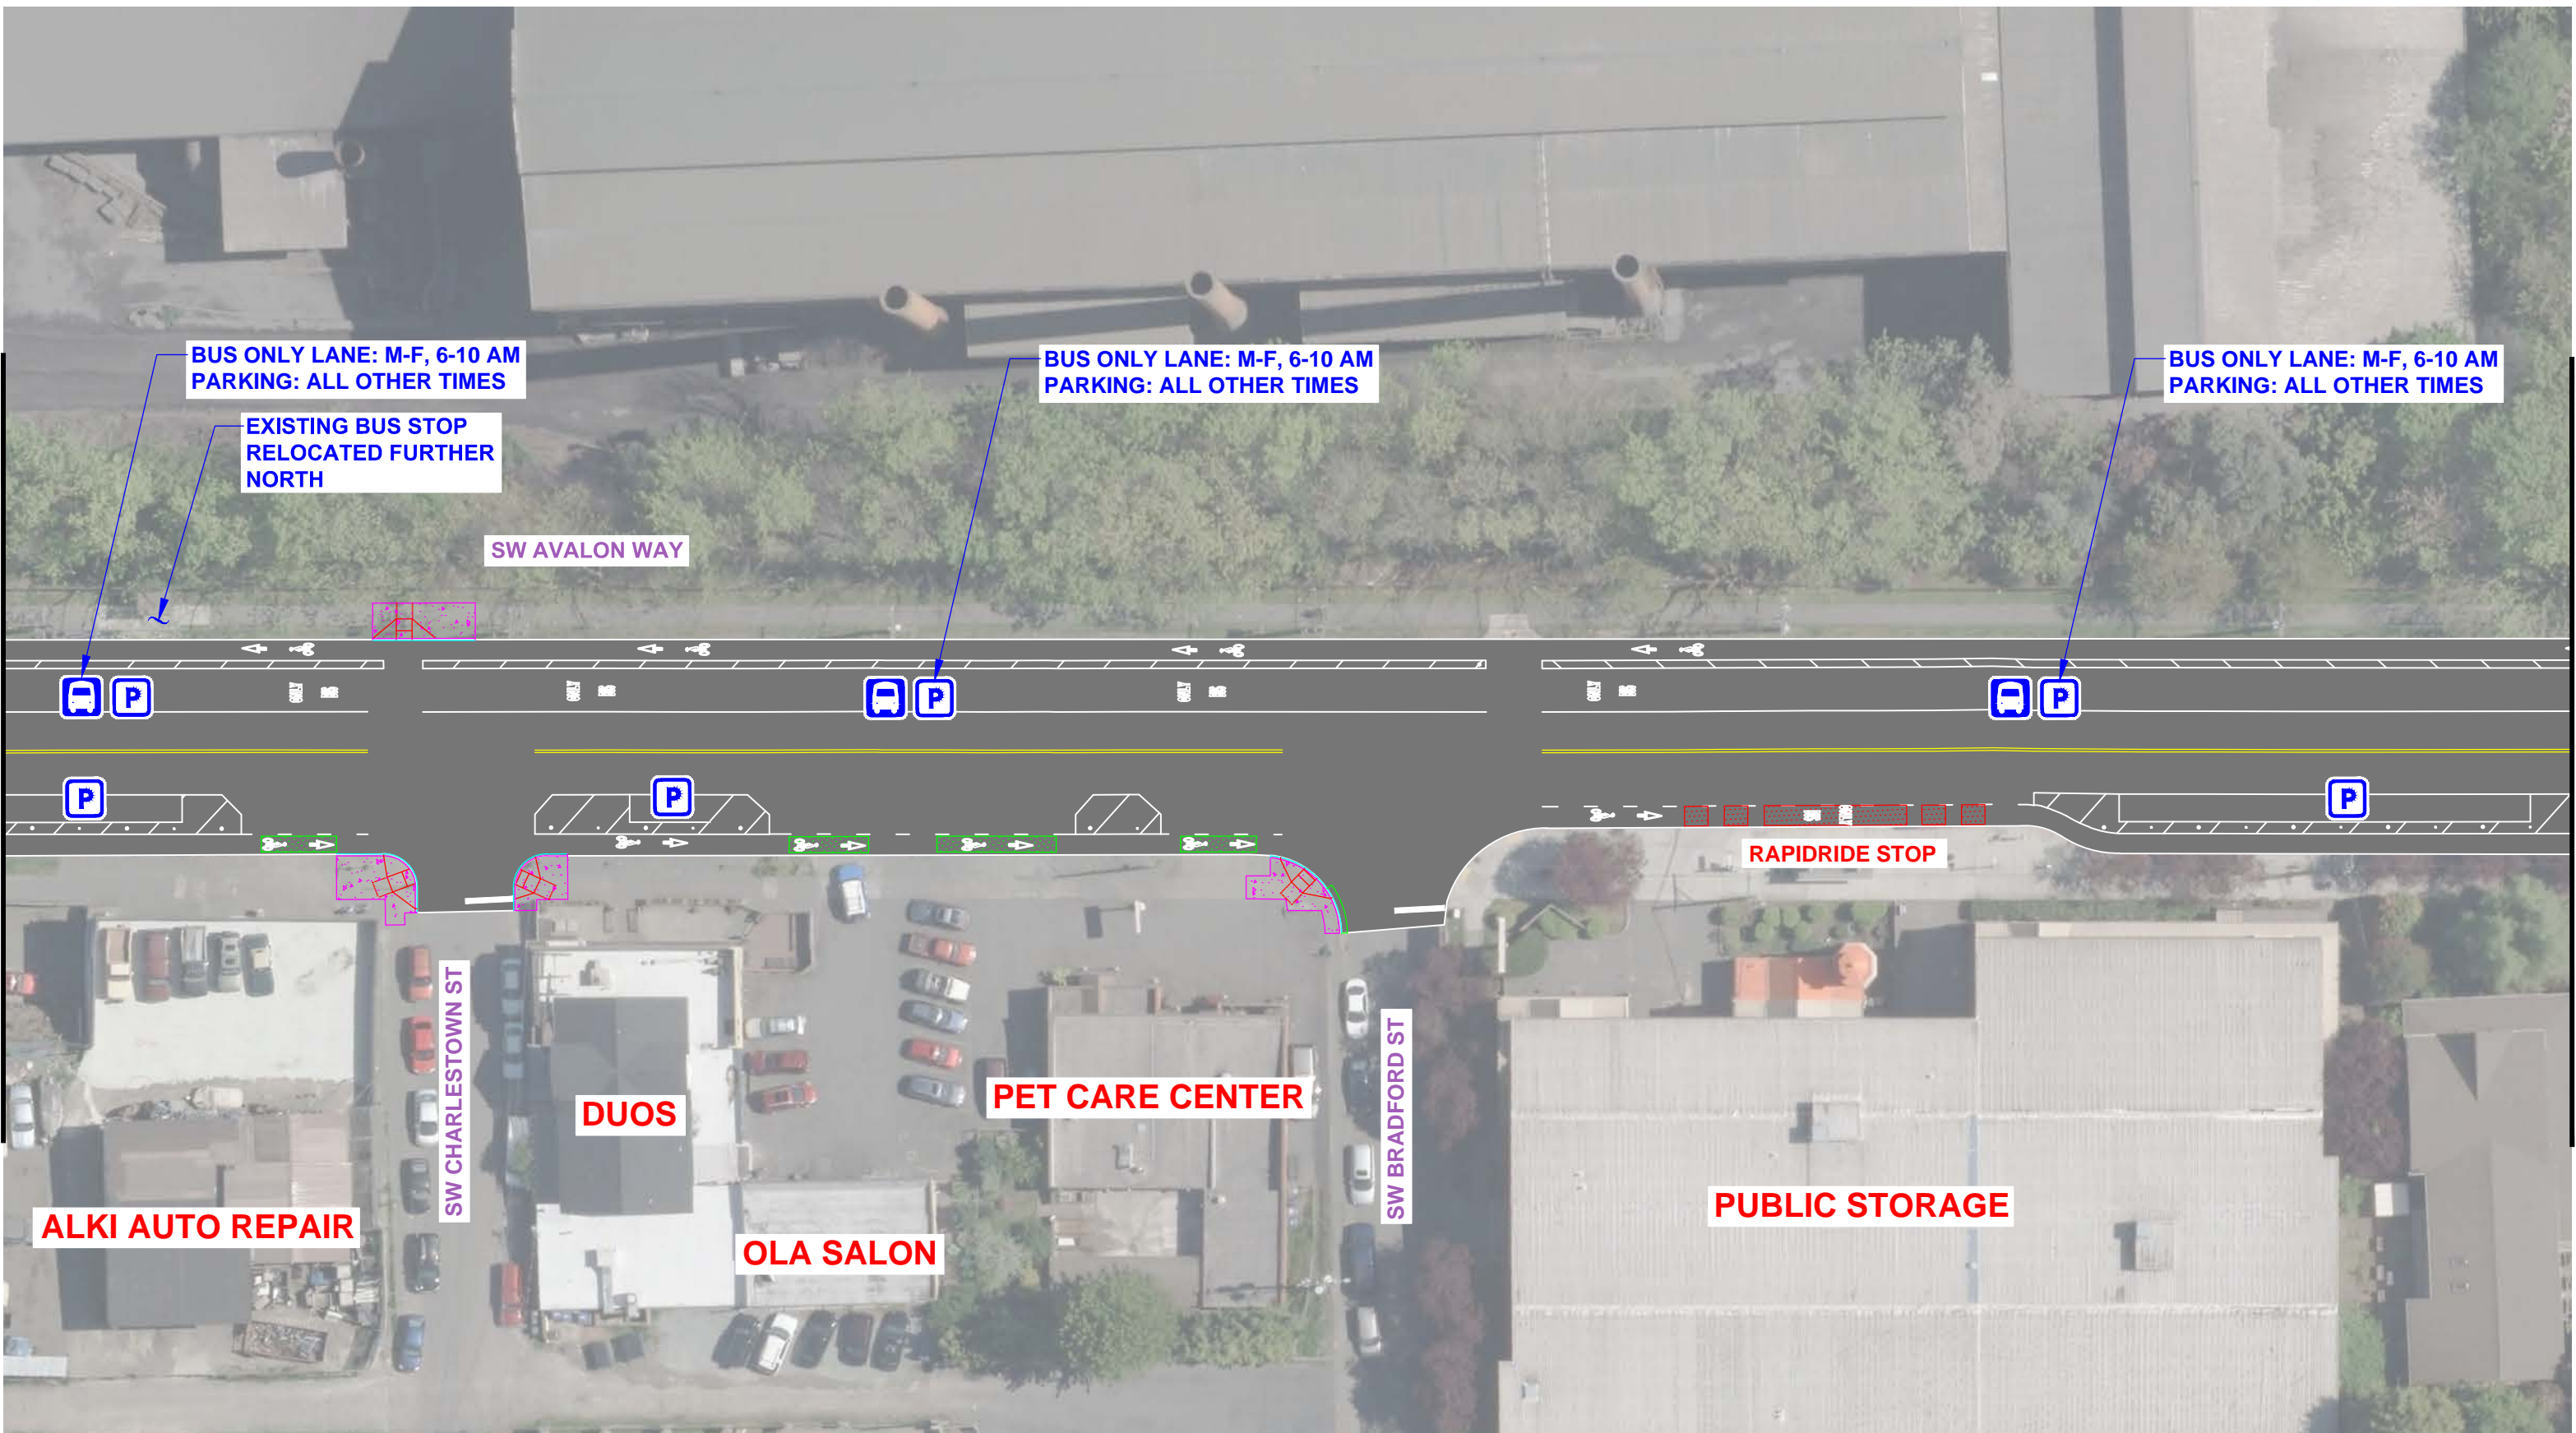

MATCH LINE - SEE SHEET 1

MATCH LINE - SEE SHEET 3

BUS ONLY LANE: M-F, 6-10 AM
PARKING: ALL OTHER TIMES

BUS ONLY LANE: M-F, 6-10 AM
PARKING: ALL OTHER TIMES

BUS ONLY LANE: M-F, 6-10 AM
PARKING: ALL OTHER TIMES

EXISTING BUS STOP
RELOCATED FURTHER
NORTH

SW AVALON WAY

RAPIDRIDE STOP

ALKI AUTO REPAIR

SW CHARLESTOWN ST

DUOS

OLA SALON

PET CARE CENTER

SW BRADFORD ST

PUBLIC STORAGE