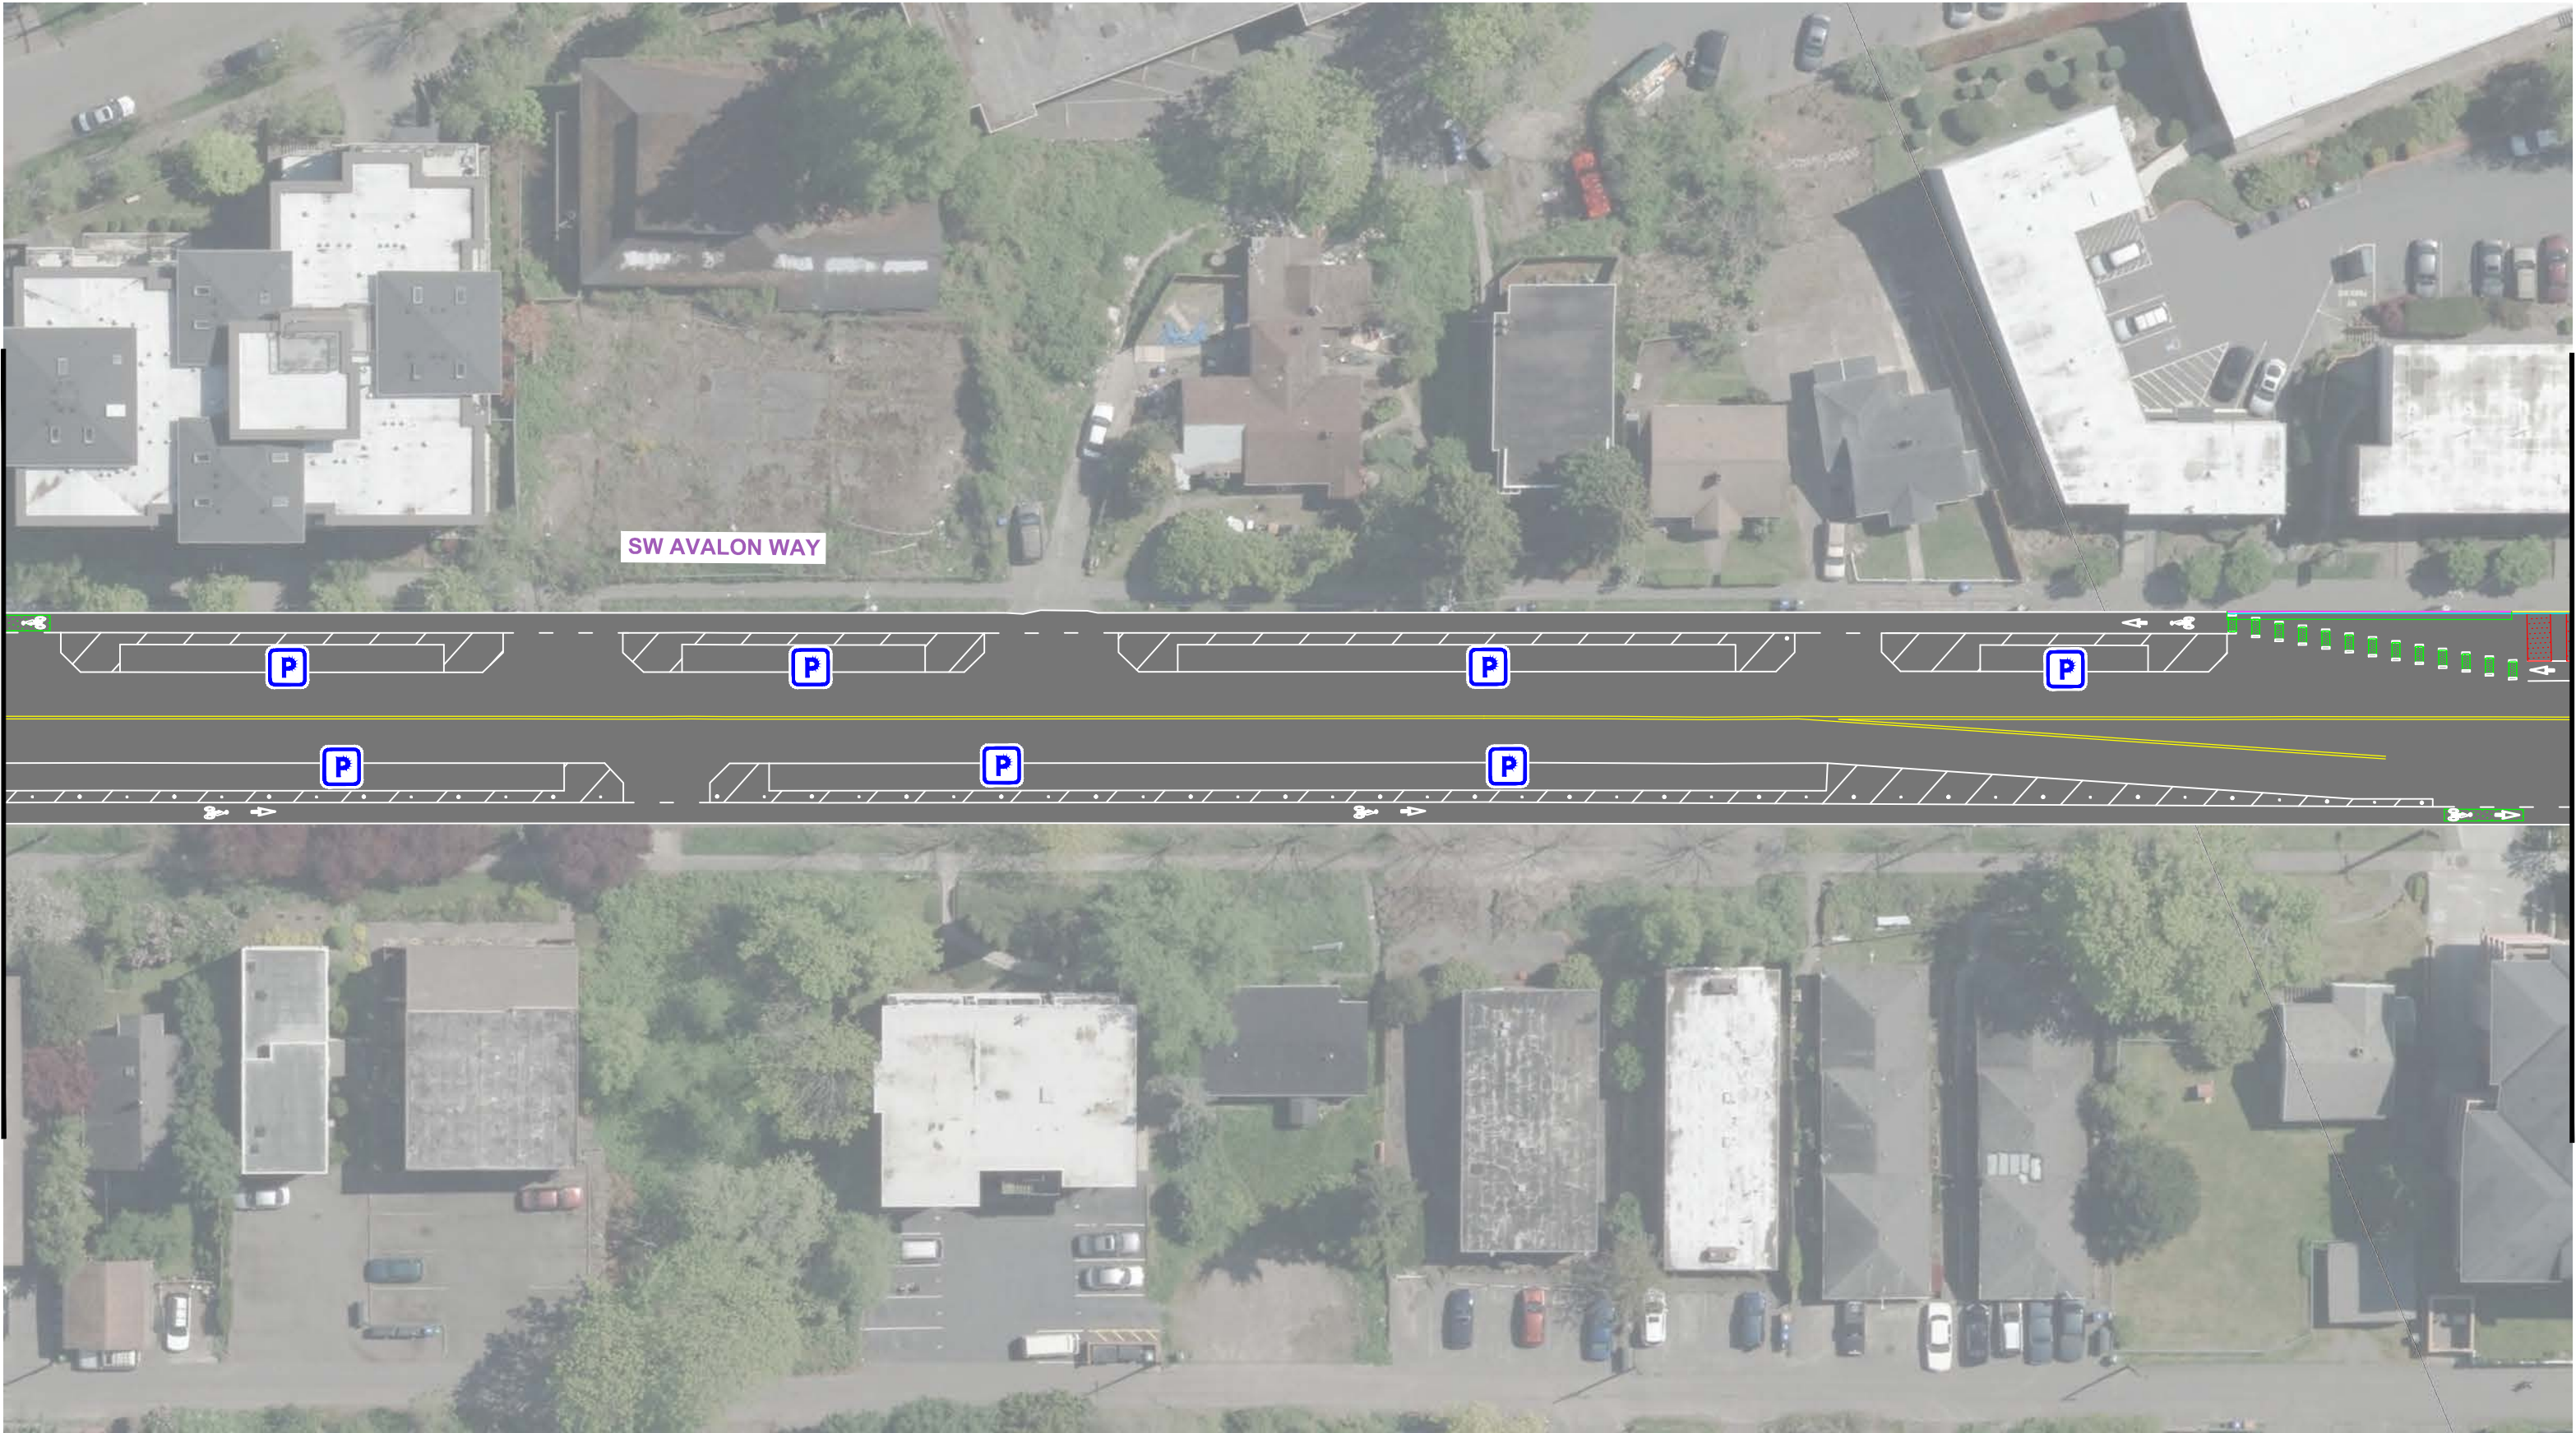

EXISTING BUS STOP
RELOCATED FURTHER
NORTH

SW AVALON WAY

RAPIDRIDE STOP

ALKI AUTO REPAIR

SW CHARLESTOWN ST

DUOS

OLA SALON

PET CARE CENTER

SW BRADFORD ST

PUBLIC STORAGE

MATCH LINE - SEE SHEET 2

MATCH LINE - SEE SHEET 4

STOR-MORE SELF STORAGE

**BUS ONLY LANE: M-F, 6-10 AM
PARKING: ALL OTHER TIMES**

SW AVALON WAY

RAPIDRIDE STOP

SW YANCY ST

SW DAKOTA ST

30TH AVE SW

SW AVALON WAY

SW ANDOVER ST

SW AVALON WAY

P

P