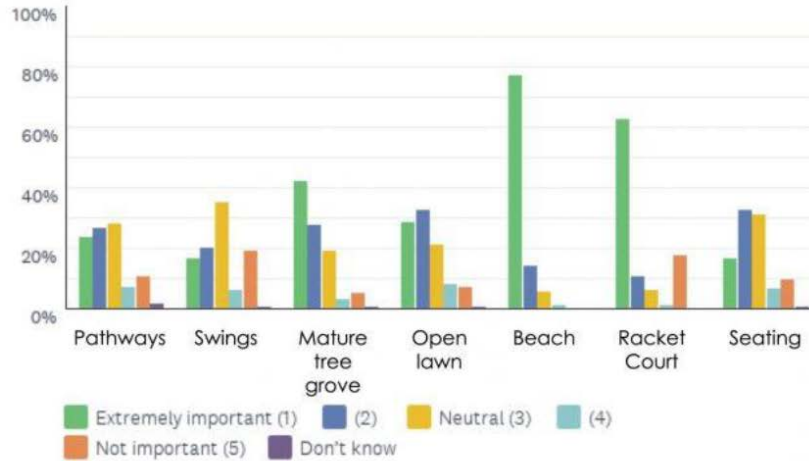

Seattle Parks & Recreation

The following is a list of existing features in the park. Using a scale from 1 to 5, where 1 means "extremely important" and 5 means "not important at all," please tell us how you would rate each feature at Lowman Beach Park. You can also select "don't know" if you are unsure.

Q5 Please ranks the concepts in order of preference: 1 being most preferred, 5 being least preferred

Answered: 530 Skipped: 31

	1	2	3	4	5	TOTAL	SCORE
Concept 1	50.60% 251	10.28% 51	13.31% 66	7.46% 37	18.35% 91	496	3.67
Concept 2A	20.17% 93	39.48% 182	27.33% 126	11.50% 53	1.52% 7	461	3.65
Concept 2B	6.55% 30	22.93% 105	39.96% 183	22.71% 104	7.86% 36	458	2.98
Concept 3	22.03% 104	11.86% 56	11.65% 55	40.47% 191	13.98% 66	472	2.88
Do not make any changes to park	11.26% 50	18.02% 80	5.41% 24	13.51% 60	51.80% 230	444	2.23