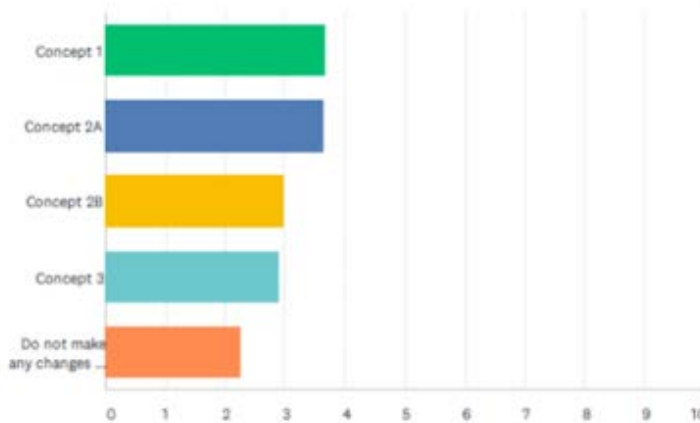

Seattle Parks & Recreation

The following is a list of existing features in the park. Using a scale from 1 to 5, where 1 means "extremely important" and 5 means "not important at all," please tell us how you would rate each feature at Lowman Beach Park. You can also select "don't know" if you are unsure.

Q5 Please ranks the concepts in order of preference: 1 being most preferred, 5 being least preferred

Answered: 530 Skipped: 31

	1	2	3	4	5	TOTAL	SCORE
Concept 1	50.60% 251	10.28% 51	13.31% 66	7.46% 37	18.35% 91	496	3.67
Concept 2A	20.17% 93	39.48% 182	27.33% 126	11.50% 53	1.52% 7	461	3.65
Concept 2B	6.55% 30	22.93% 105	39.96% 183	22.71% 104	7.86% 36	458	2.98
Concept 3	22.03% 104	11.86% 56	11.65% 55	40.47% 191	13.98% 66	472	2.88
Do not make any changes to park	11.26% 50	18.02% 80	5.41% 24	13.51% 60	51.80% 230	444	2.23