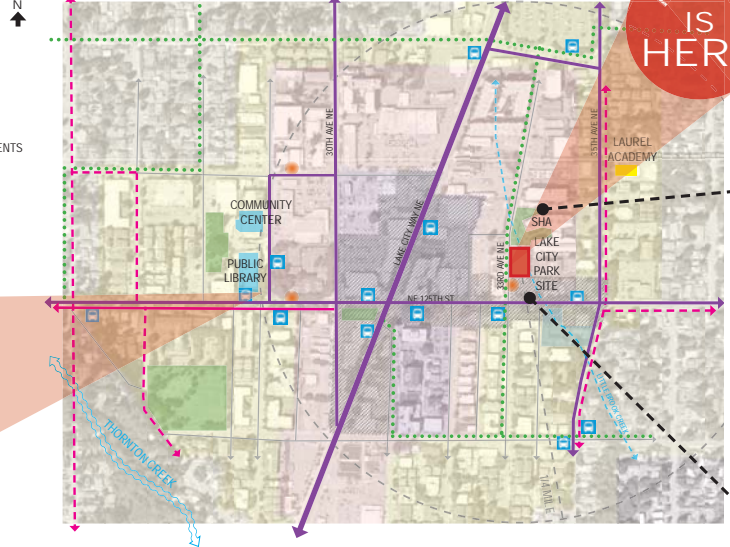

LAKE CITY

LANDBANKED SITE

SITE CONTEXT

- PEDESTRIAN OVERLAY ZONE
- MULTI-FAMILY 85'
- MULTI-FAMILY 65'
- MULTI-FAMILY UP TO 40'
- SINGLE FAMILY
- TRANSIT ROUTES
- BUS STOPS
- BIKE INFRASTRUCTURE
- PROPOSED REGIONAL GREENWAYS
- PROPOSED PEDESTRIAN IMPROVEMENTS

PARK IS HERE

SHA PLAY AREA & P-PATCH

POSSIBLE ACQUISITION

~100 PARTICIPANTS

60% OF PARTICIPANTS PREFER...

nature play	swings	bold planting	
climbing wall	bold colors	seating	shade stru...
votes on other photos	skate features	picnic tables	terrain
	lighting		barbe... grills

A

BASKETBALL COURT

C

OPEN SPACE / GRASS & TREES

D

OTHER THOUGHTS...

ZIPLINE

MONKEY BARS