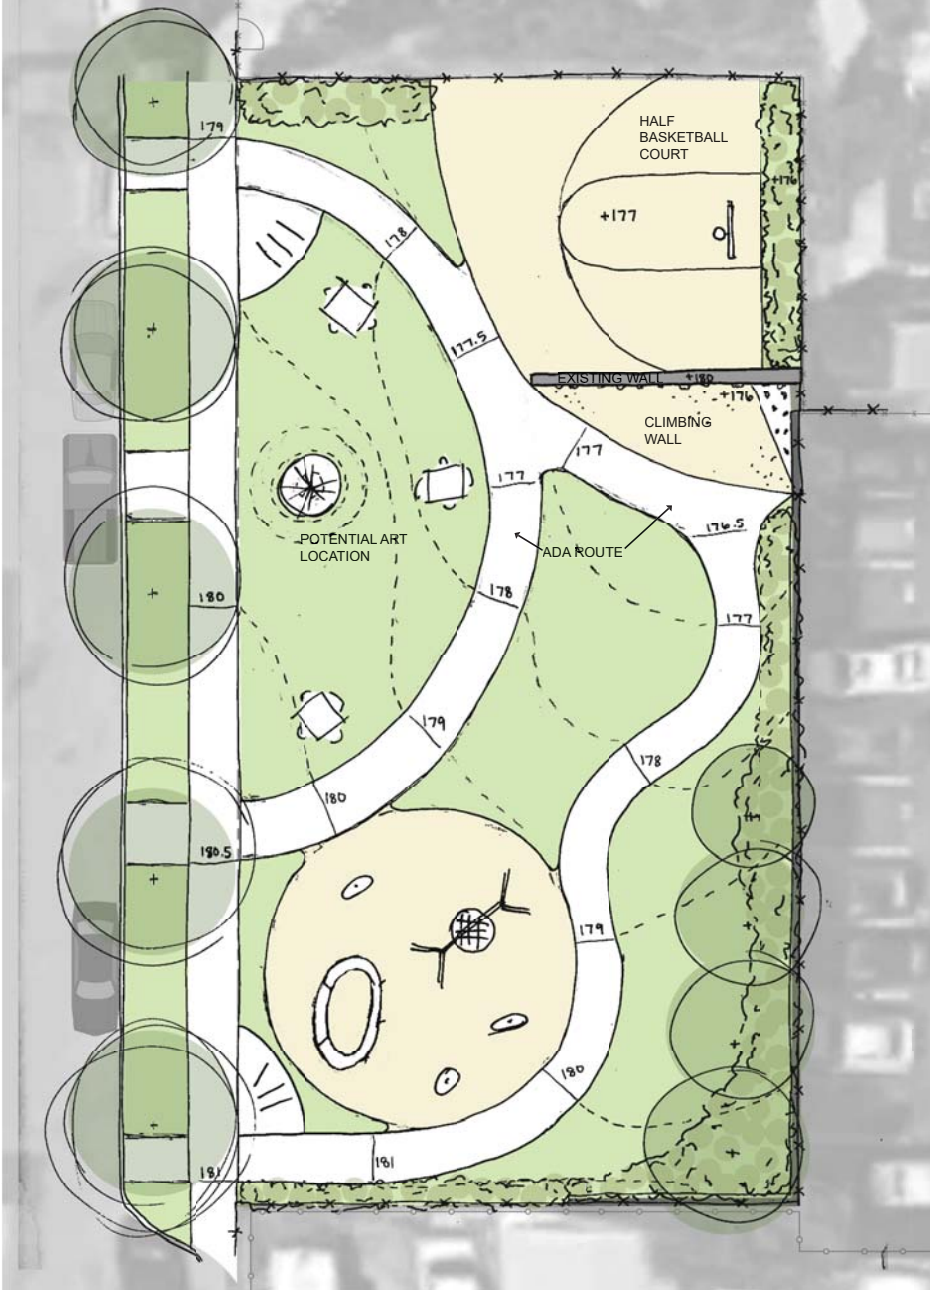

LAKE CITY

LANDBANKED SITE

SITE CONTEXT

- PEDESTRIAN OVERLAY ZONE
- MULTI-FAMILY 85'
- MULTI-FAMILY 65'
- MULTI-FAMILY UP TO 40'
- SINGLE FAMILY
- TRANSIT ROUTES
- BUS STOPS
- BIKE INFRASTRUCTURE
- PROPOSED REGIONAL GREENWAYS
- PROPOSED PEDESTRIAN IMPROVEMENTS

PARK IS HERE

SHA PLAY AREA & P-PATCH

POSSIBLE ACQUISITION

~100 PARTICIPANTS

60% OF PARTICIPANTS PREFER...

nature play	swings	bold planting	
climbing wall	bold colors	seating	shade stru...
votes on other photos	skate features	picnic tables	terrain
	lighting		barbe... grills

A

BASKETBALL COURT

C

OPEN SPACE / GRASS & TREES

D

OTHER THOUGHTS...

ZIPLINE

MONKEY BARS

BIKE FACILITY

PLAY AREA

A

NET CLIMBER

B

OPEN SPACE / GRASS & TREES

D

OTHER THOUGHTS...