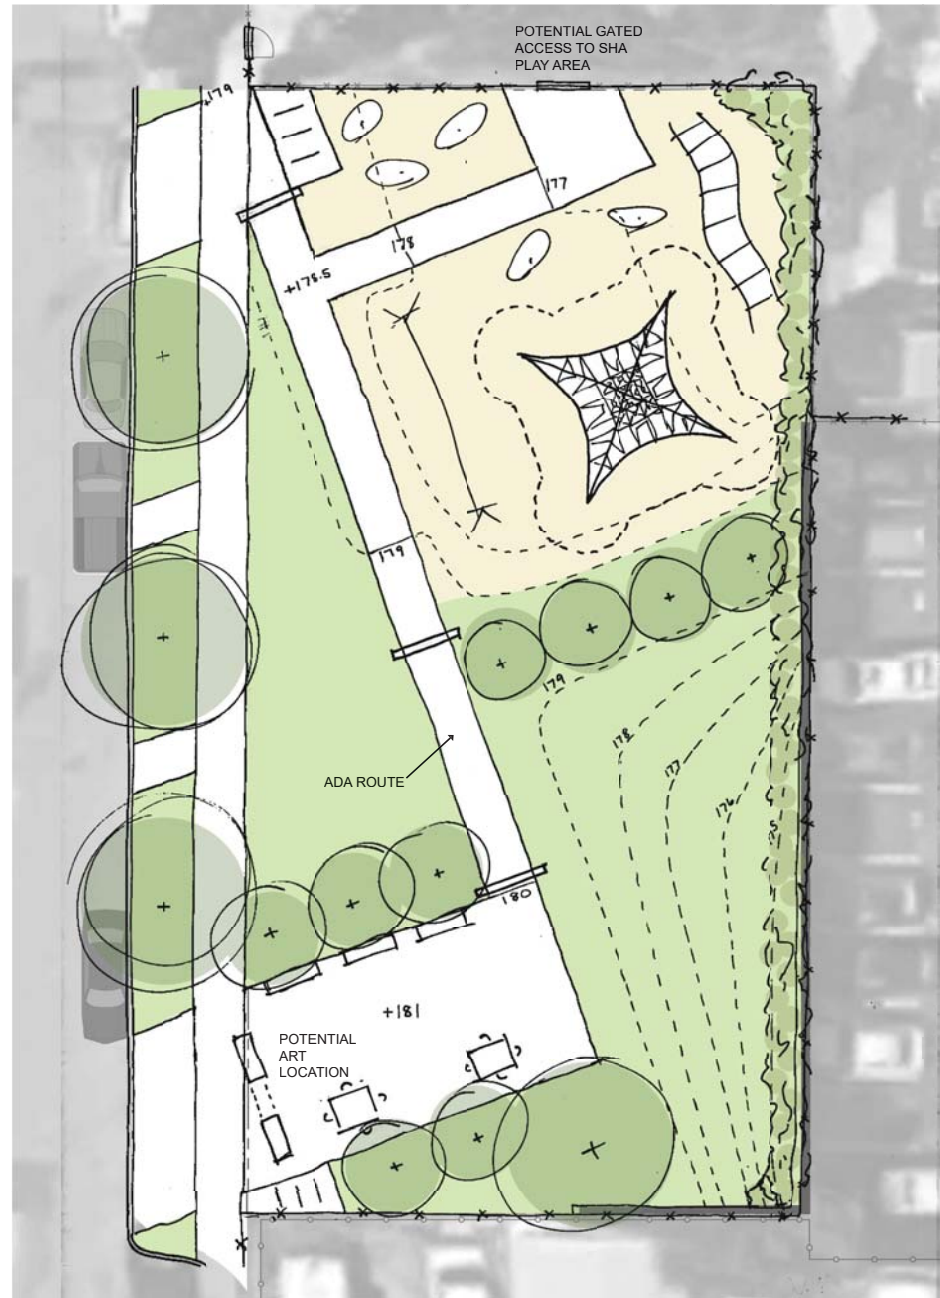

LAKE CITY

LANDBANKED SITE

SITE CONTEXT

- PEDESTRIAN OVERLAY ZONE
- MULTI-FAMILY 85'
- MULTI-FAMILY 65'
- MULTI-FAMILY UP TO 40'
- SINGLE FAMILY
- TRANSIT ROUTES
- BUS STOPS
- BIKE INFRASTRUCTURE
- PROPOSED REGIONAL GREENWAYS
- PROPOSED PEDESTRIAN IMPROVEMENTS

PARK IS HERE

SHA PLAY AREA & P-PATCH

POSSIBLE ACQUISITION

~100 PARTICIPANTS

60% OF PARTICIPANTS PREFER...

nature play	swings	bold planting	
climbing wall	bold colors	seating	shade stru...
votes on other photos	skate features	picnic tables	terrain
	lighting		barbe... grills

BIKE FACILITY

PLAY AREA

A

NET CLIMBER

B

OPEN SPACE / GRASS & TREES

D

OTHER THOUGHTS...

P-PATCH & COMMUNITY GARDEN

FRUIT TREES

NATURE PLAY

PLAY AREA **A**

PLAY AREA **A**

OPEN SPACE / GRASS & TREES **D**

OTHER THOUGHTS...