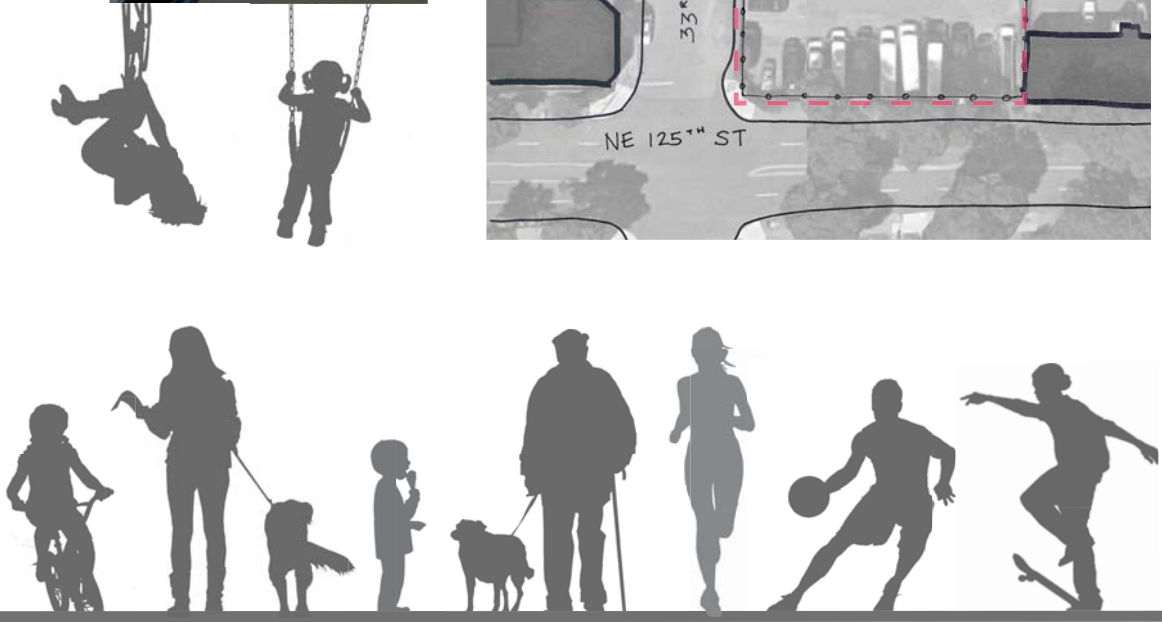

LAKE CITY

LANDBANKED SITE

SITE CONTEXT

- PEDESTRIAN OVERLAY ZONE
- MULTI-FAMILY 85'
- MULTI-FAMILY 65'
- MULTI-FAMILY UP TO 40'
- SINGLE FAMILY
- TRANSIT ROUTES
- BUS STOPS
- BIKE INFRASTRUCTURE
- PROPOSED REGIONAL GREENWAYS
- PROPOSED PEDESTRIAN IMPROVEMENTS

PARK IS HERE

SHA PLAY AREA & P-PATCH

POSSIBLE ACQUISITION

~100 PARTICIPANTS

60% OF PARTICIPANTS PREFER...

nature play	swings	bold planting	
climbing wall	bold colors	seating	shade stru...
votes on other photos	skate features	picnic tables	terrain
	lighting		barbe... grills

A

BASKETBALL COURT

C

OPEN SPACE / GRASS & TREES

D

OTHER THOUGHTS...

ZIPLINE

MONKEY BARS

P-PATCH & COMMUNITY GARDEN

FRUIT TREES

NATURE PLAY

PLAY AREA **A**

PLAY AREA **A**

OPEN SPACE / GRASS & TREES **D**

OTHER THOUGHTS...