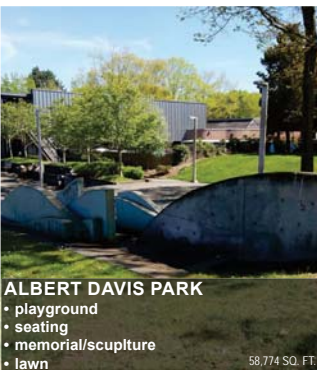

LAKE CITY

LANDBANKED SITE

SITE ANALYSIS

ALBERT DAVIS PARK
 • playground
 • seating
 • memorial/sculpture
 • lawn
 58,774 SQ. FT.

VIRGIL FLAIM PARK
 • skatepark
 • basketball & playground
 • barbecue grills
 • lawn
 119,726 SQ. FT.

LAKE CITY MINI PARK
 • memorial
 • pavement pattern
 • streetscape
 • seating
 7,100 SQ. FT.

- PEDESTRIAN OVERLAY ZONE
- MULTI-FAMILY 85'
- MULTI-FAMILY 65'
- MULTI-FAMILY UP TO 40'
- SINGLE FAMILY
- TRANSIT ROUTES
- BUS STOPS
- BIKE INFRASTRUCTURE
- PROPOSED REGIONAL GREENWAYS
- PROPOSED PEDESTRIAN IMPROVEMENTS

SHA PLAY AREA

CONTINUE STREETScape

WHAT IS YOUR DREAM FOR THIS PARK?

BASKETBALL COURT

OPEN SPACE

SCULPTURAL FURNISHINGS

SHADE STRUCTURES

NET CLIMBER

LOCAL ART

BOLD PLANTING

PLAY AREAS

BIKE FACILITY

LINEAR SEATING

NATURE PLAY

NATURE PLAY

COLORFUL SURFACES