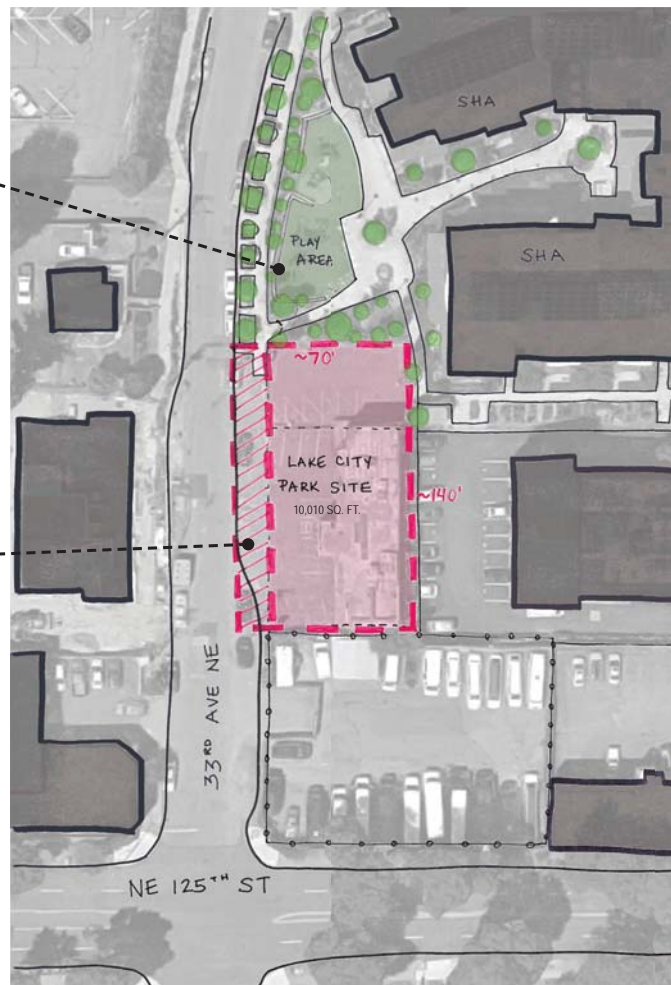

LAKE CITY

LANDBANKED SITE

SITE ANALYSIS

ALBERT DAVIS PARK
 • playground
 • seating
 • memorial/sculpture
 • lawn
 58,774 SQ. FT.

VIRGIL FLAIM PARK
 • skatepark
 • basketball & playground
 • barbecue grills
 • lawn
 119,726 SQ. FT.

LAKE CITY MINI PARK
 • memorial
 • pavement pattern
 • streetscape
 • seating
 7,100 SQ. FT.

- PEDESTRIAN OVERLAY ZONE
- MULTI-FAMILY 85'
- MULTI-FAMILY 65'
- MULTI-FAMILY UP TO 40'
- SINGLE FAMILY
- TRANSIT ROUTES
- BUS STOPS
- BIKE INFRASTRUCTURE
- PROPOSED REGIONAL GREENWAYS
- PROPOSED PEDESTRIAN IMPROVEMENTS

SHA PLAY AREA

CONTINUE STREETScape

WHAT IS YOUR DREAM FOR THIS PARK?

BASKETBALL COURT

OPEN SPACE

SCULPTURAL FURNISHINGS

SHADE STRUCTURES

NET CLIMBER

LOCAL ART

BOLD PLANTING

PLAY AREAS

BIKE FACILITY

LINEAR SEATING

NATURE PLAY

NATURE PLAY

COLORFUL SURFACES