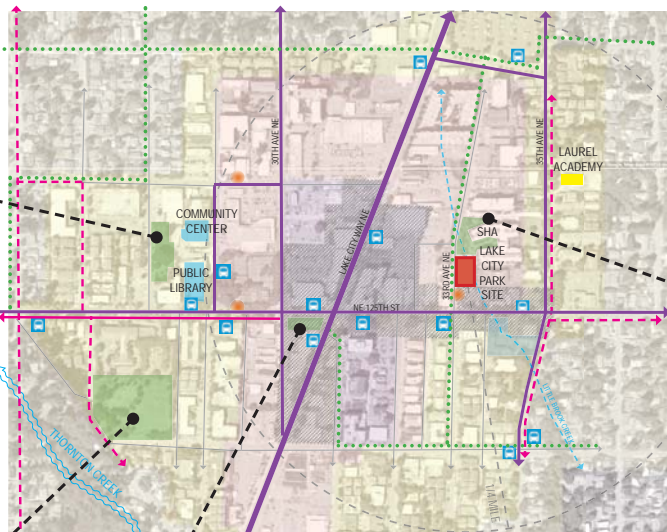

LAKE CITY

LANDBANKED SITE

SITE ANALYSIS

ALBERT DAVIS PARK
 • playground
 • seating
 • memorial/sculpture
 • lawn
 58,774 SQ. FT.

VIRGIL FLAIM PARK
 • skatepark
 • basketball & playground
 • barbecue grills
 • lawn
 119,726 SQ. FT.

LAKE CITY MINI PARK
 • memorial
 • pavement pattern
 • streetscape
 • seating
 7,100 SQ. FT.

- PEDESTRIAN OVERLAY ZONE
- MULTI-FAMILY 85'
- MULTI-FAMILY 65'
- MULTI-FAMILY UP TO 40'
- SINGLE FAMILY
- TRANSIT ROUTES
- BUS STOPS
- BIKE INFRASTRUCTURE
- PROPOSED REGIONAL GREENWAYS
- PROPOSED PEDESTRIAN IMPROVEMENTS

LOCAL ART

BOLD PLANTING

PLAY AREAS

BIKE FACILITY

LINEAR SEATING

NATURE PLAY

NATURE PLAY

COLORFUL SURFACES