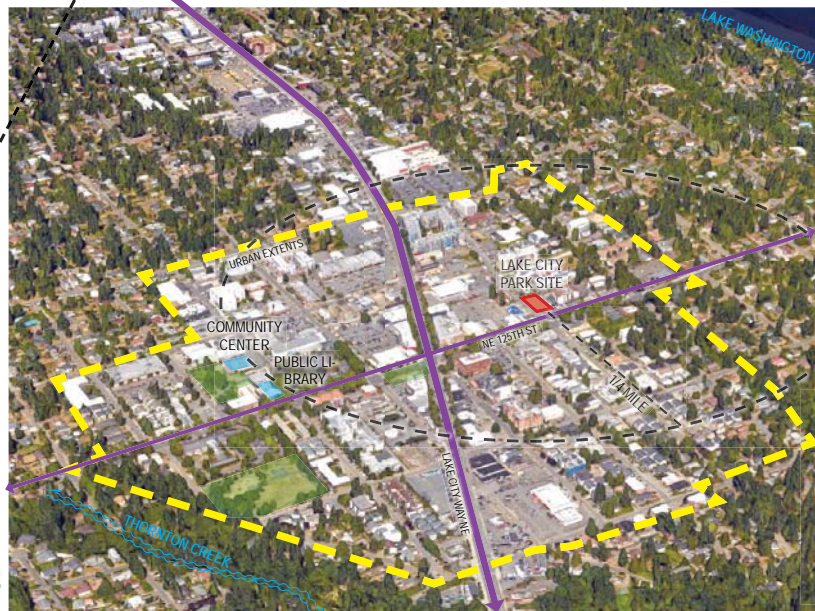

LAKE CITY

LANDBANKED SITE

SITE ANALYSIS

ALBERT DAVIS PARK
 • playground
 • seating
 • memorial/sculpture
 • lawn
 58,774 SQ. FT.

VIRGIL FLAIM PARK
 • skatepark
 • basketball & playground
 • barbecue grills
 • lawn
 119,726 SQ. FT.

LAKE CITY MINI PARK
 • memorial
 • pavement pattern
 • streetscape
 • seating
 7,100 SQ. FT.

- PEDESTRIAN OVERLAY ZONE
- MULTI-FAMILY 85'
- MULTI-FAMILY 65'
- MULTI-FAMILY UP TO 40'
- SINGLE FAMILY
- TRANSIT ROUTES
- BUS STOPS
- BIKE INFRASTRUCTURE
- PROPOSED REGIONAL GREENWAYS
- PROPOSED PEDESTRIAN IMPROVEMENTS

SHA PLAY AREA

CONTINUE STREETScape

WHAT IS YOUR DREAM FOR THIS PARK?

BASKETBALL COURT

OPEN SPACE

SCULPTURAL FURNISHINGS

SHADE STRUCTURES

NET CLIMBER

LOCAL ART

BOLD PLANTING

PLAY AREAS

BIKE FACILITY

LINEAR SEATING

NATURE PLAY

NATURE PLAY

COLORFUL SURFACES