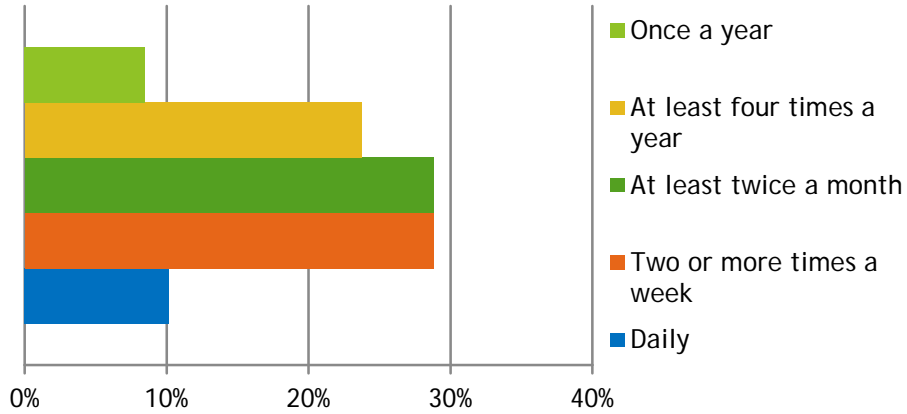

E. C. Hughes Playfield - Play Area Renovation Project

Spring- Summer 2018

What We've Heard from You

How often do you visit the play area?

What time of day do you visit?

What type(s) of activities do you do?