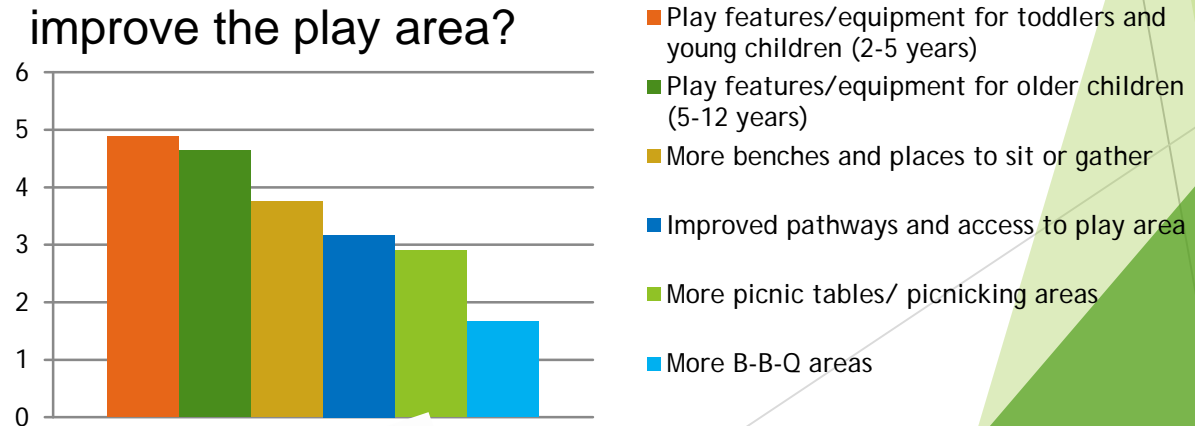

What features would improve the play area?