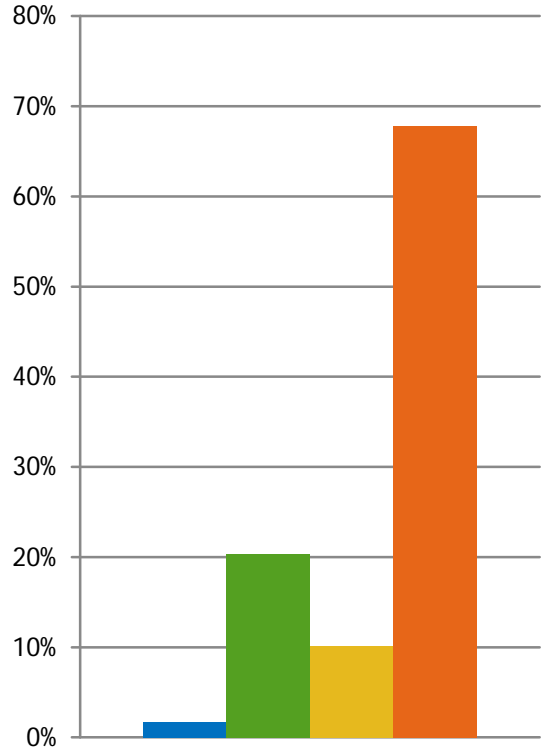

What We've Heard from You

Is there a particular style you prefer?

- No particular preference
- Contemporary/Modern/Colorful play structure
- Imaginative play structure
- Nature Inspired or Themed play structure (nature, wildlife, tree house, fossils, etc)