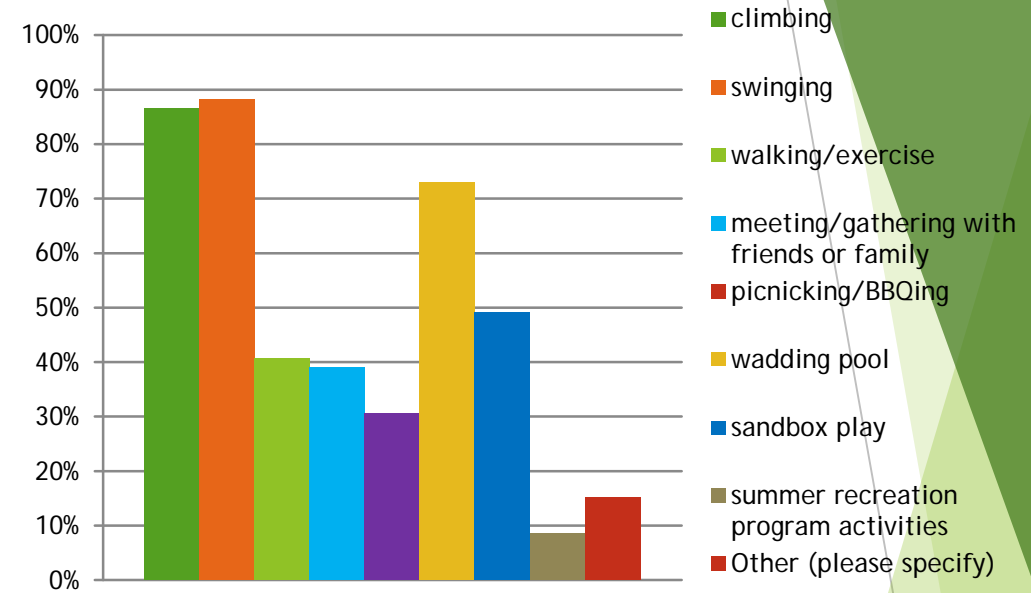

E. C. Hughes Playfield - Play Area Renovation Project

Spring- Summer 2018

What We've Heard from You

How often do you visit the play area?

What time of day do you visit?

What type(s) of activities do you do?

What features would improve the play area?

What We've Heard from You

Is there a particular style you prefer?

- No particular preference
- Contemporary/Modern/Colorful play structure
- Imaginative play structure
- Nature Inspired or Themed play structure (nature, wildlife, tree house, fossils, etc)