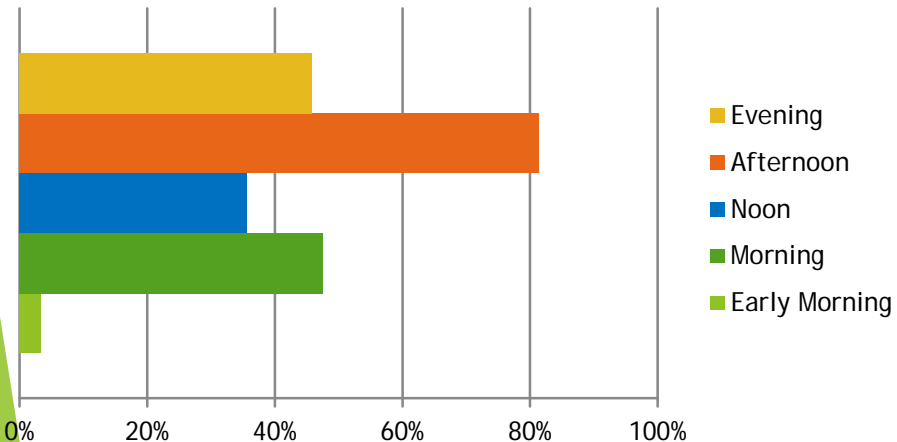

E. C. Hughes Playfield - Play Area Renovation Project

Spring- Summer 2018

What We've Heard from You

How often do you visit the play area?

What time of day do you visit?

What type(s) of activities do you do?