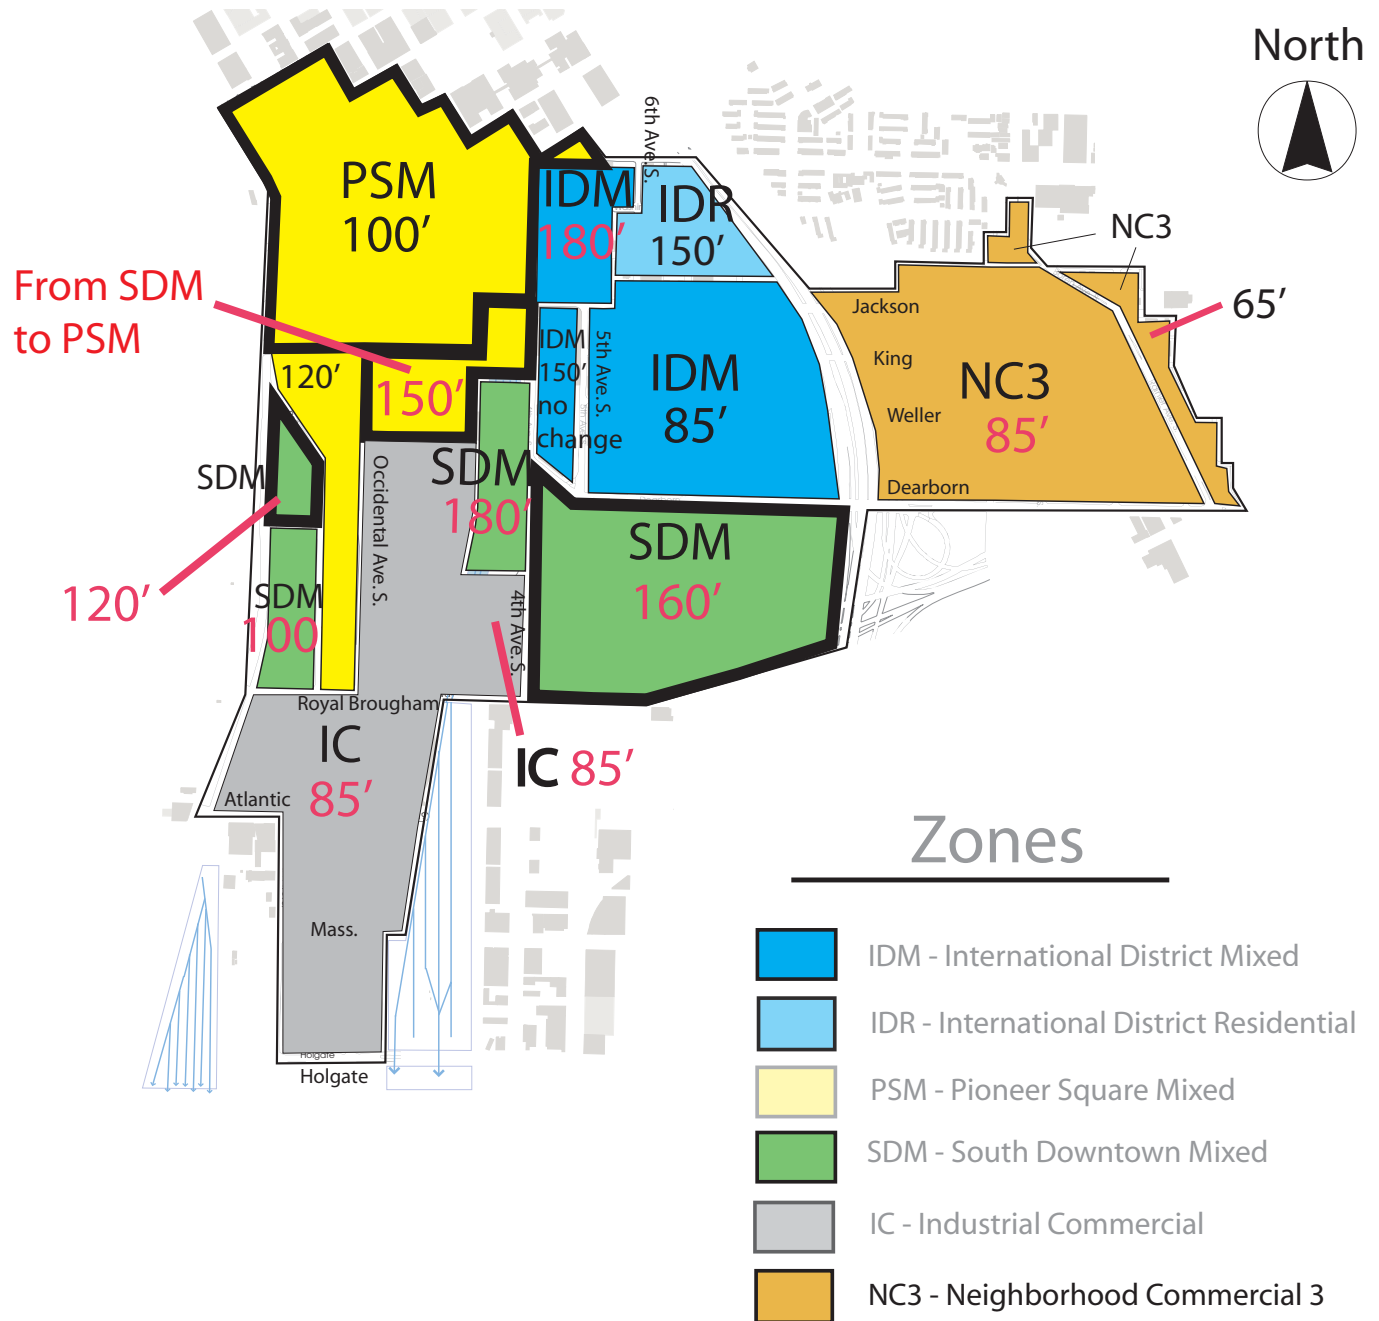

## Maximum Heights to Study

100' - Proposed max. height limits  
 100' - Existing max. height limits

## Zones

- IDM - International District Mixed
- IDR - International District Residential
- PSM - Pioneer Square Mixed
- DMC - Downtown Mixed Commercial
- IC - Industrial Commercial
- NC3 - Neighborhood Commercial 3
- C1 - General Commercial 1
- SDM - South Downtown Mixed