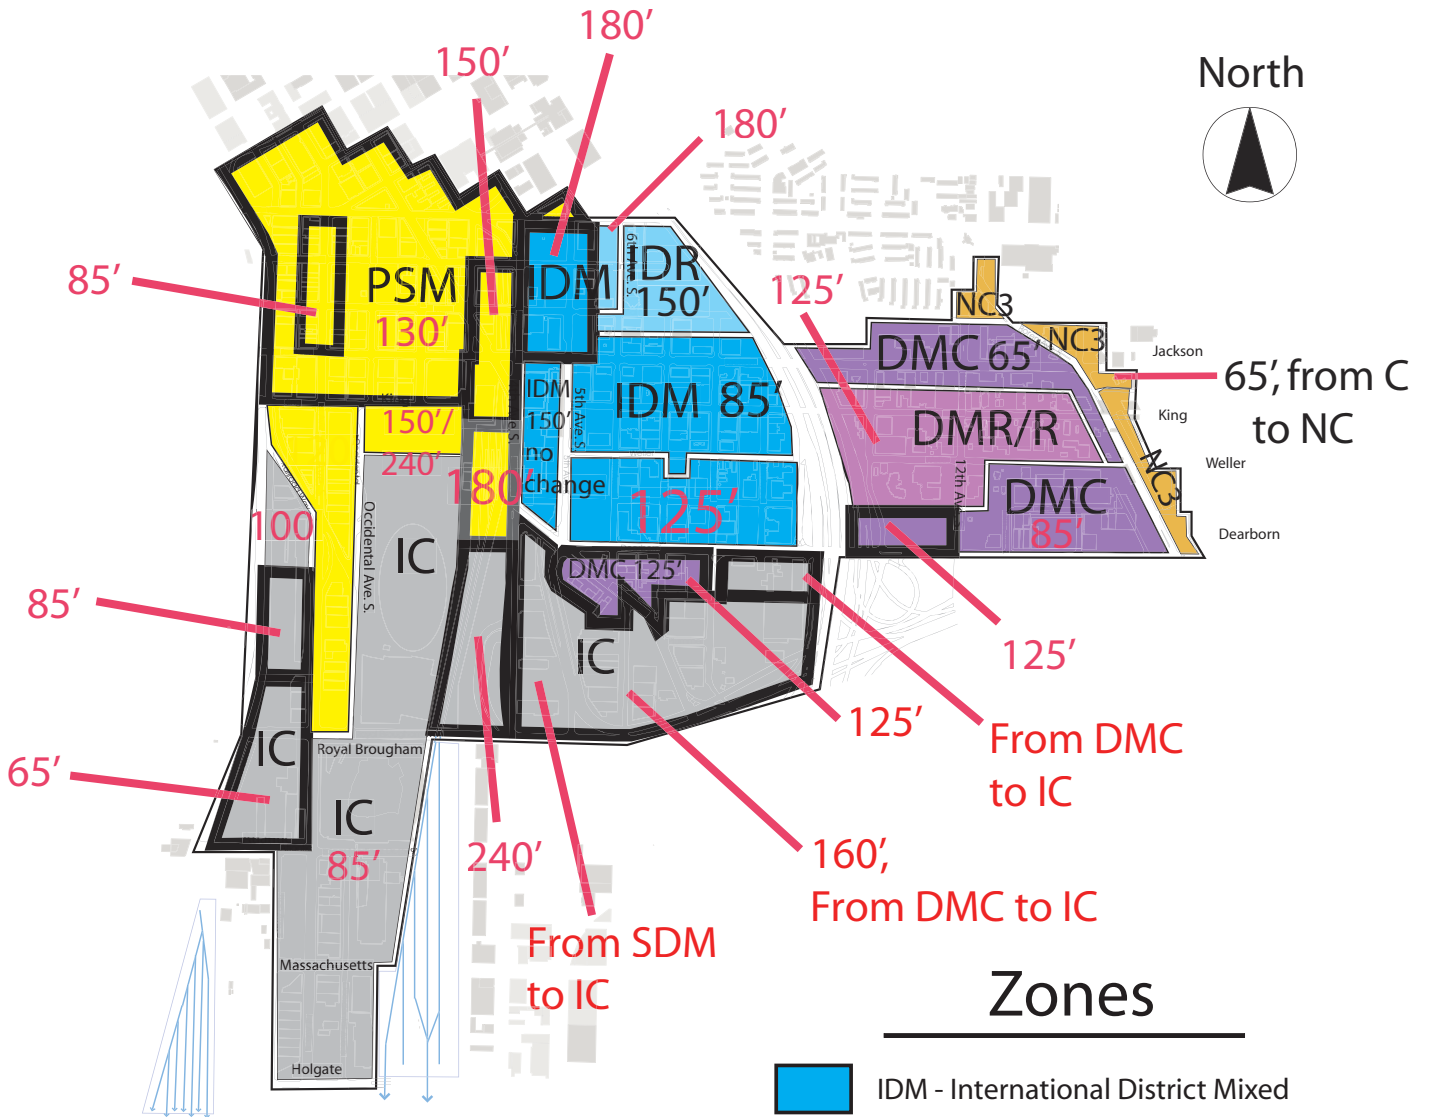

## Maximum Heights to Study

100' - Proposed max. height limits  
 100' - Existing max. height limits

## Zones

- IDM - International District Mixed
- IDR - International District Residential
- PSM - Pioneer Square Mixed
- DMC - Downtown Mixed Commercial
- IC - Industrial Commercial
- NC3 - Neighborhood Commercial 3
- C1 - General Commercial 1
- SDM - South Downtown Mixed