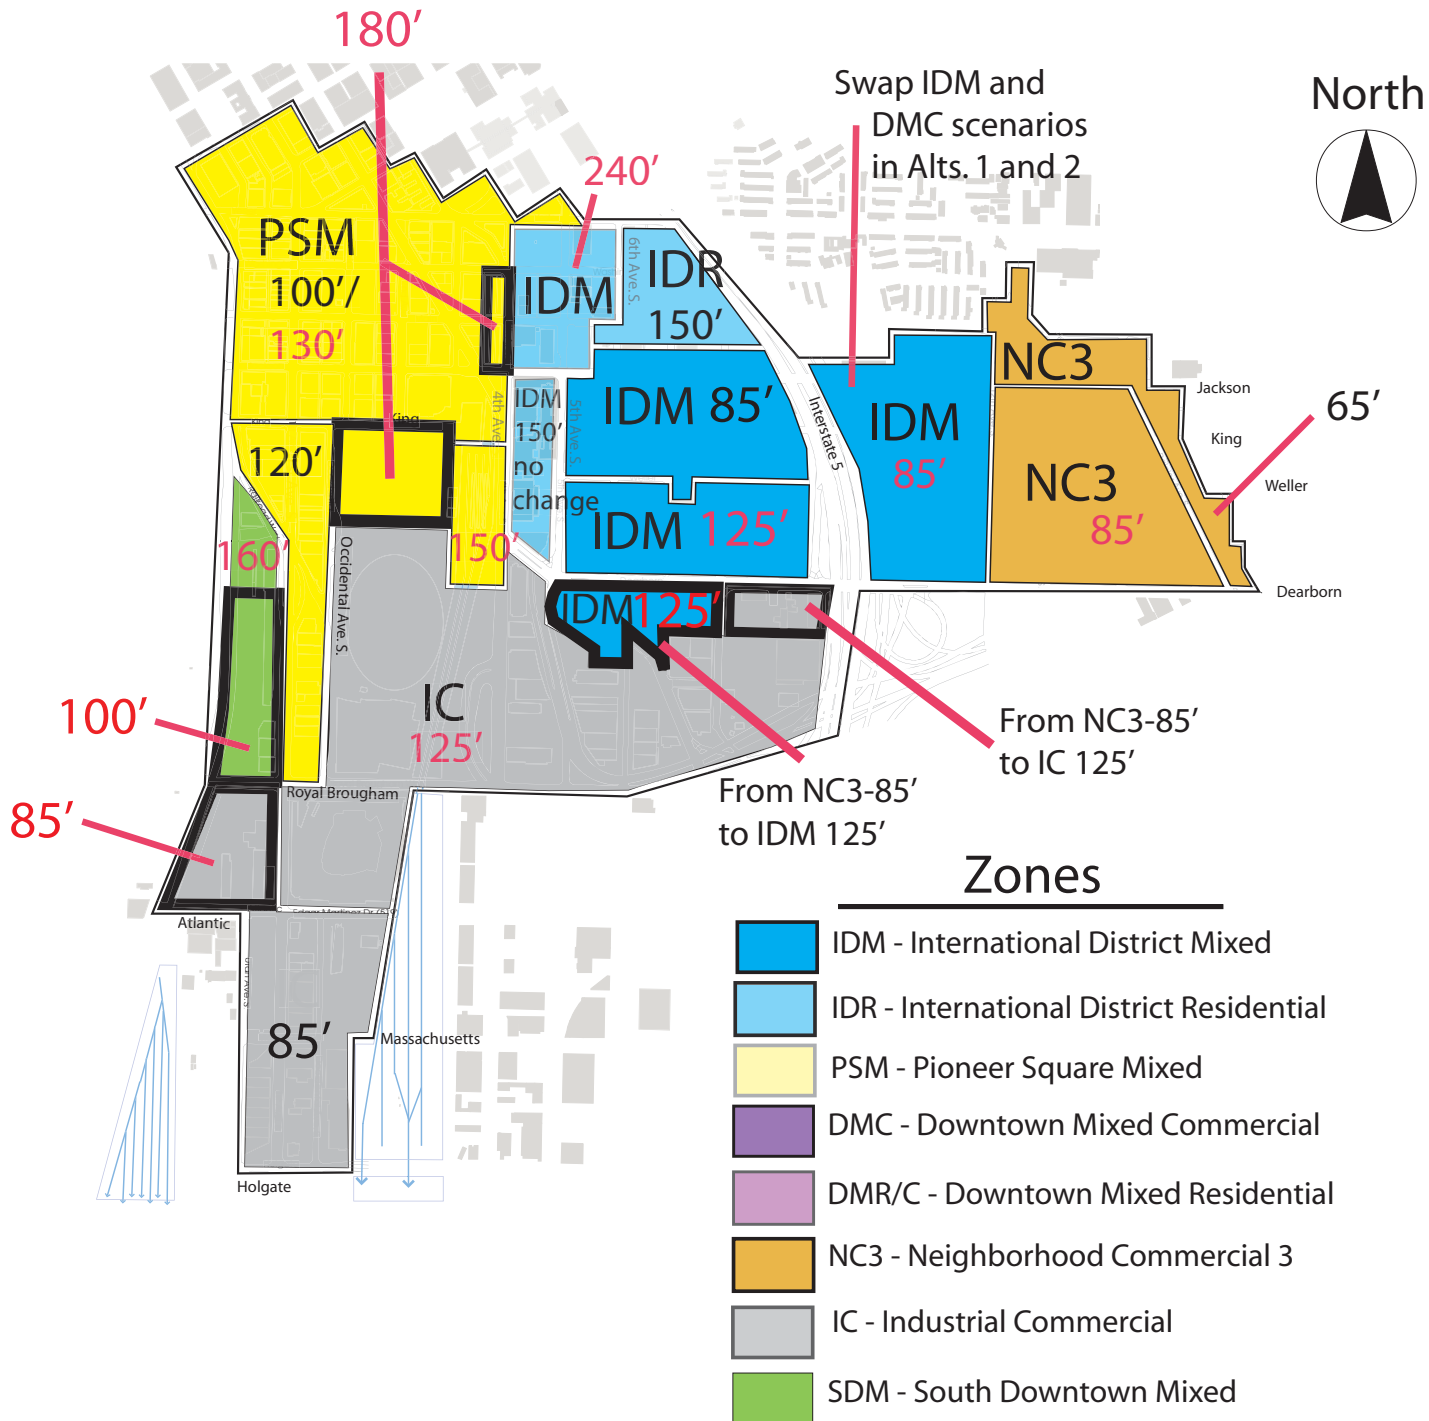

# Draft Alternative 1 Zones

February 5th, 2007

Note: Darker outlined areas show areas where changes were made since prior web-posted version.

## Maximum Heights to Study

100' - Proposed max. height limits  
 100' - Existing max. height limits

## Zones

- IDM - International District Mixed
- IDR - International District Residential
- PSM - Pioneer Square Mixed
- DMC - Downtown Mixed Commercial
- IC - Industrial Commercial
- NC3 - Neighborhood Commercial 3
- C1 - General Commercial 1
- SDM - South Downtown Mixed