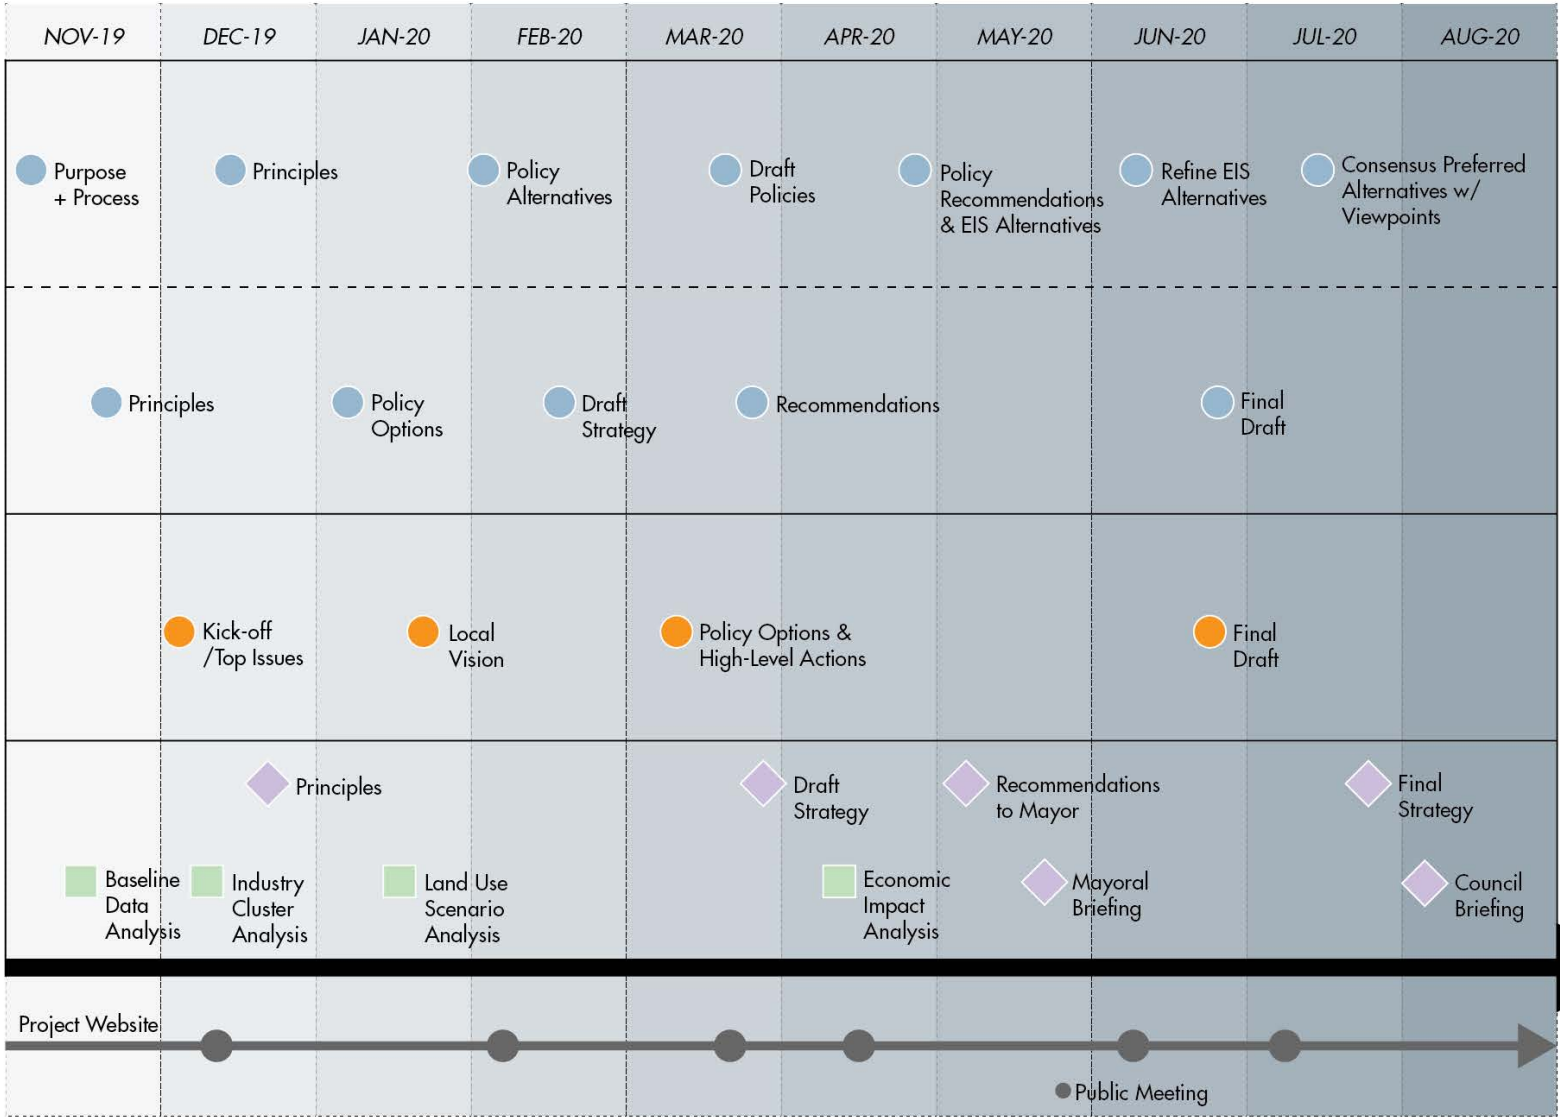

SEATTLE INDUSTRIAL LANDS STRATEGY - PROCESS TIMELINE

Citywide Group Meetings

Neighborhood Group Meetings

Deliverables