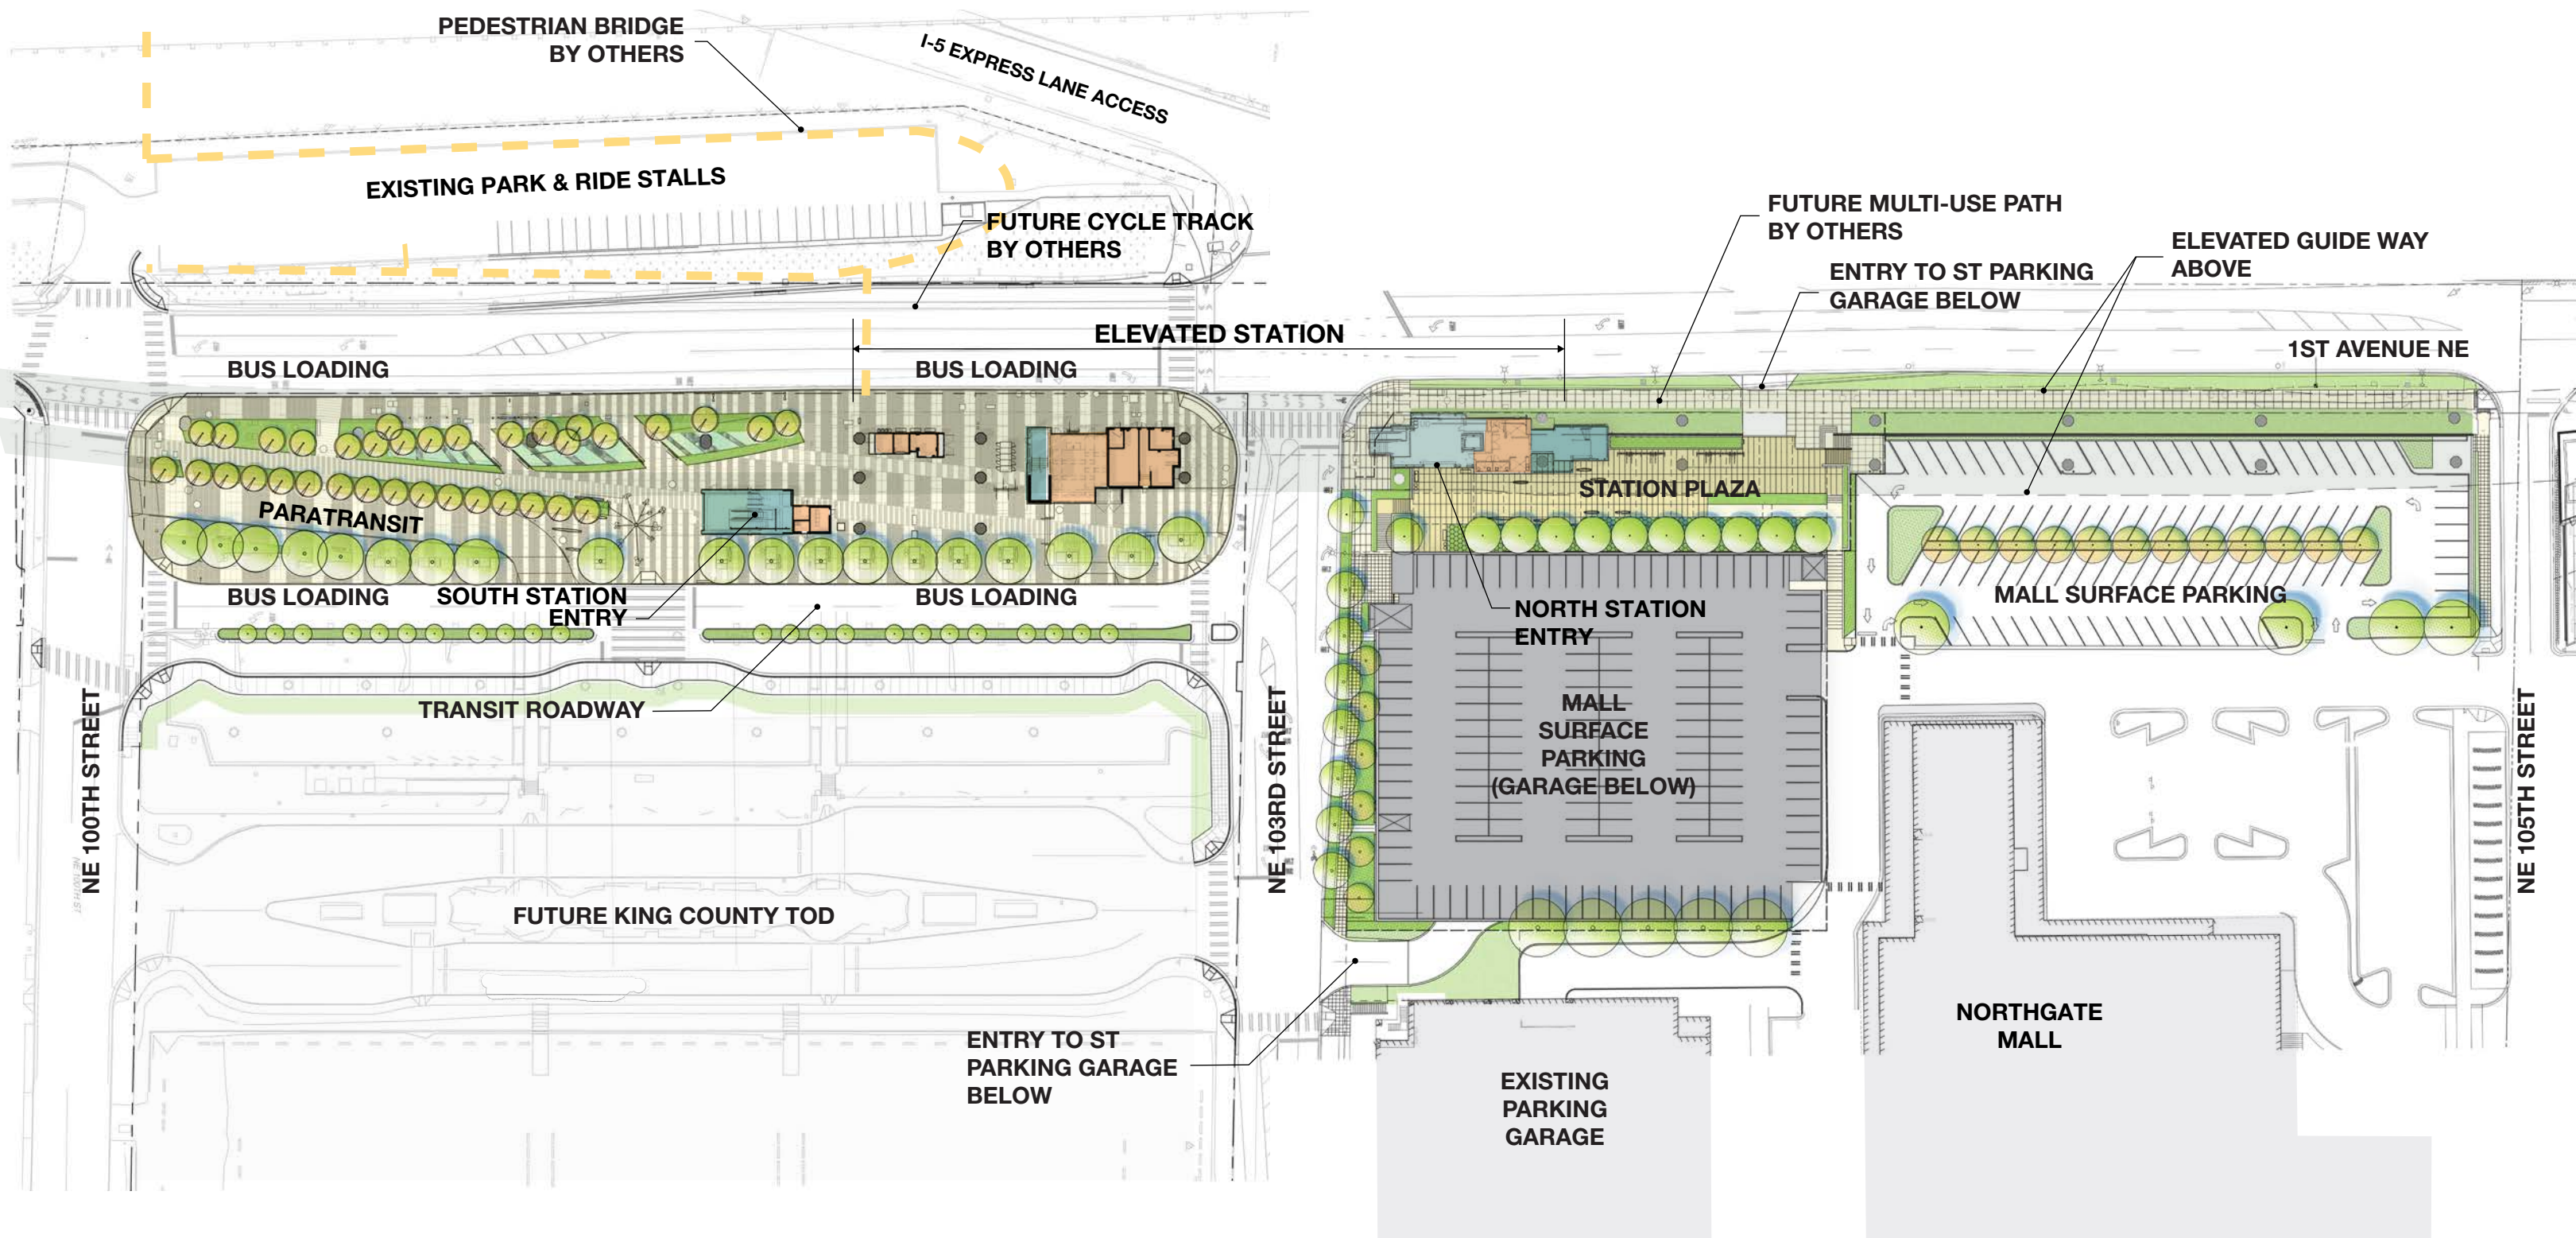

ST Construction

5th Ave NE

- ST must acquire land and temporary construction easements (TCEs) from Northgate Mall owners to build station, guideway, and garage
- ST construction will displace 700+ Mall parking stalls
- ST working with Simon Property Group (SPG) since October 2013 to:
 - address joint site requirements (drainage, access, laydown areas, sequencing)
 - minimize impacts to Mall operations and customer parking
 - consolidate ST construction to impact Mall only once
- ST garage design 30% complete:
 - meets ST & SPG functional needs
 - Mall parking and access separated
 - better pedestrian connections

Context Plan

Site Plan

Northgate Parking Garage - LRRP
October 2014

ST Level 1 = 99 +2 service parking
 ST Level 2 = 117
 ST Level 3 = 125
 ST Level 4 = 124
 TOTAL = 465 +2 service parking

Floor Plan - ST Level 1

Enlarged Station Plaza Plan

Northgate Parking Garage – LRRP
October 2014

Pavement + Steps

Furnishings

Walls + Planters

Material Board

TREES

Princeton Sentry Ginkgo
Ginkgo biloba 'Princeton Sentry'