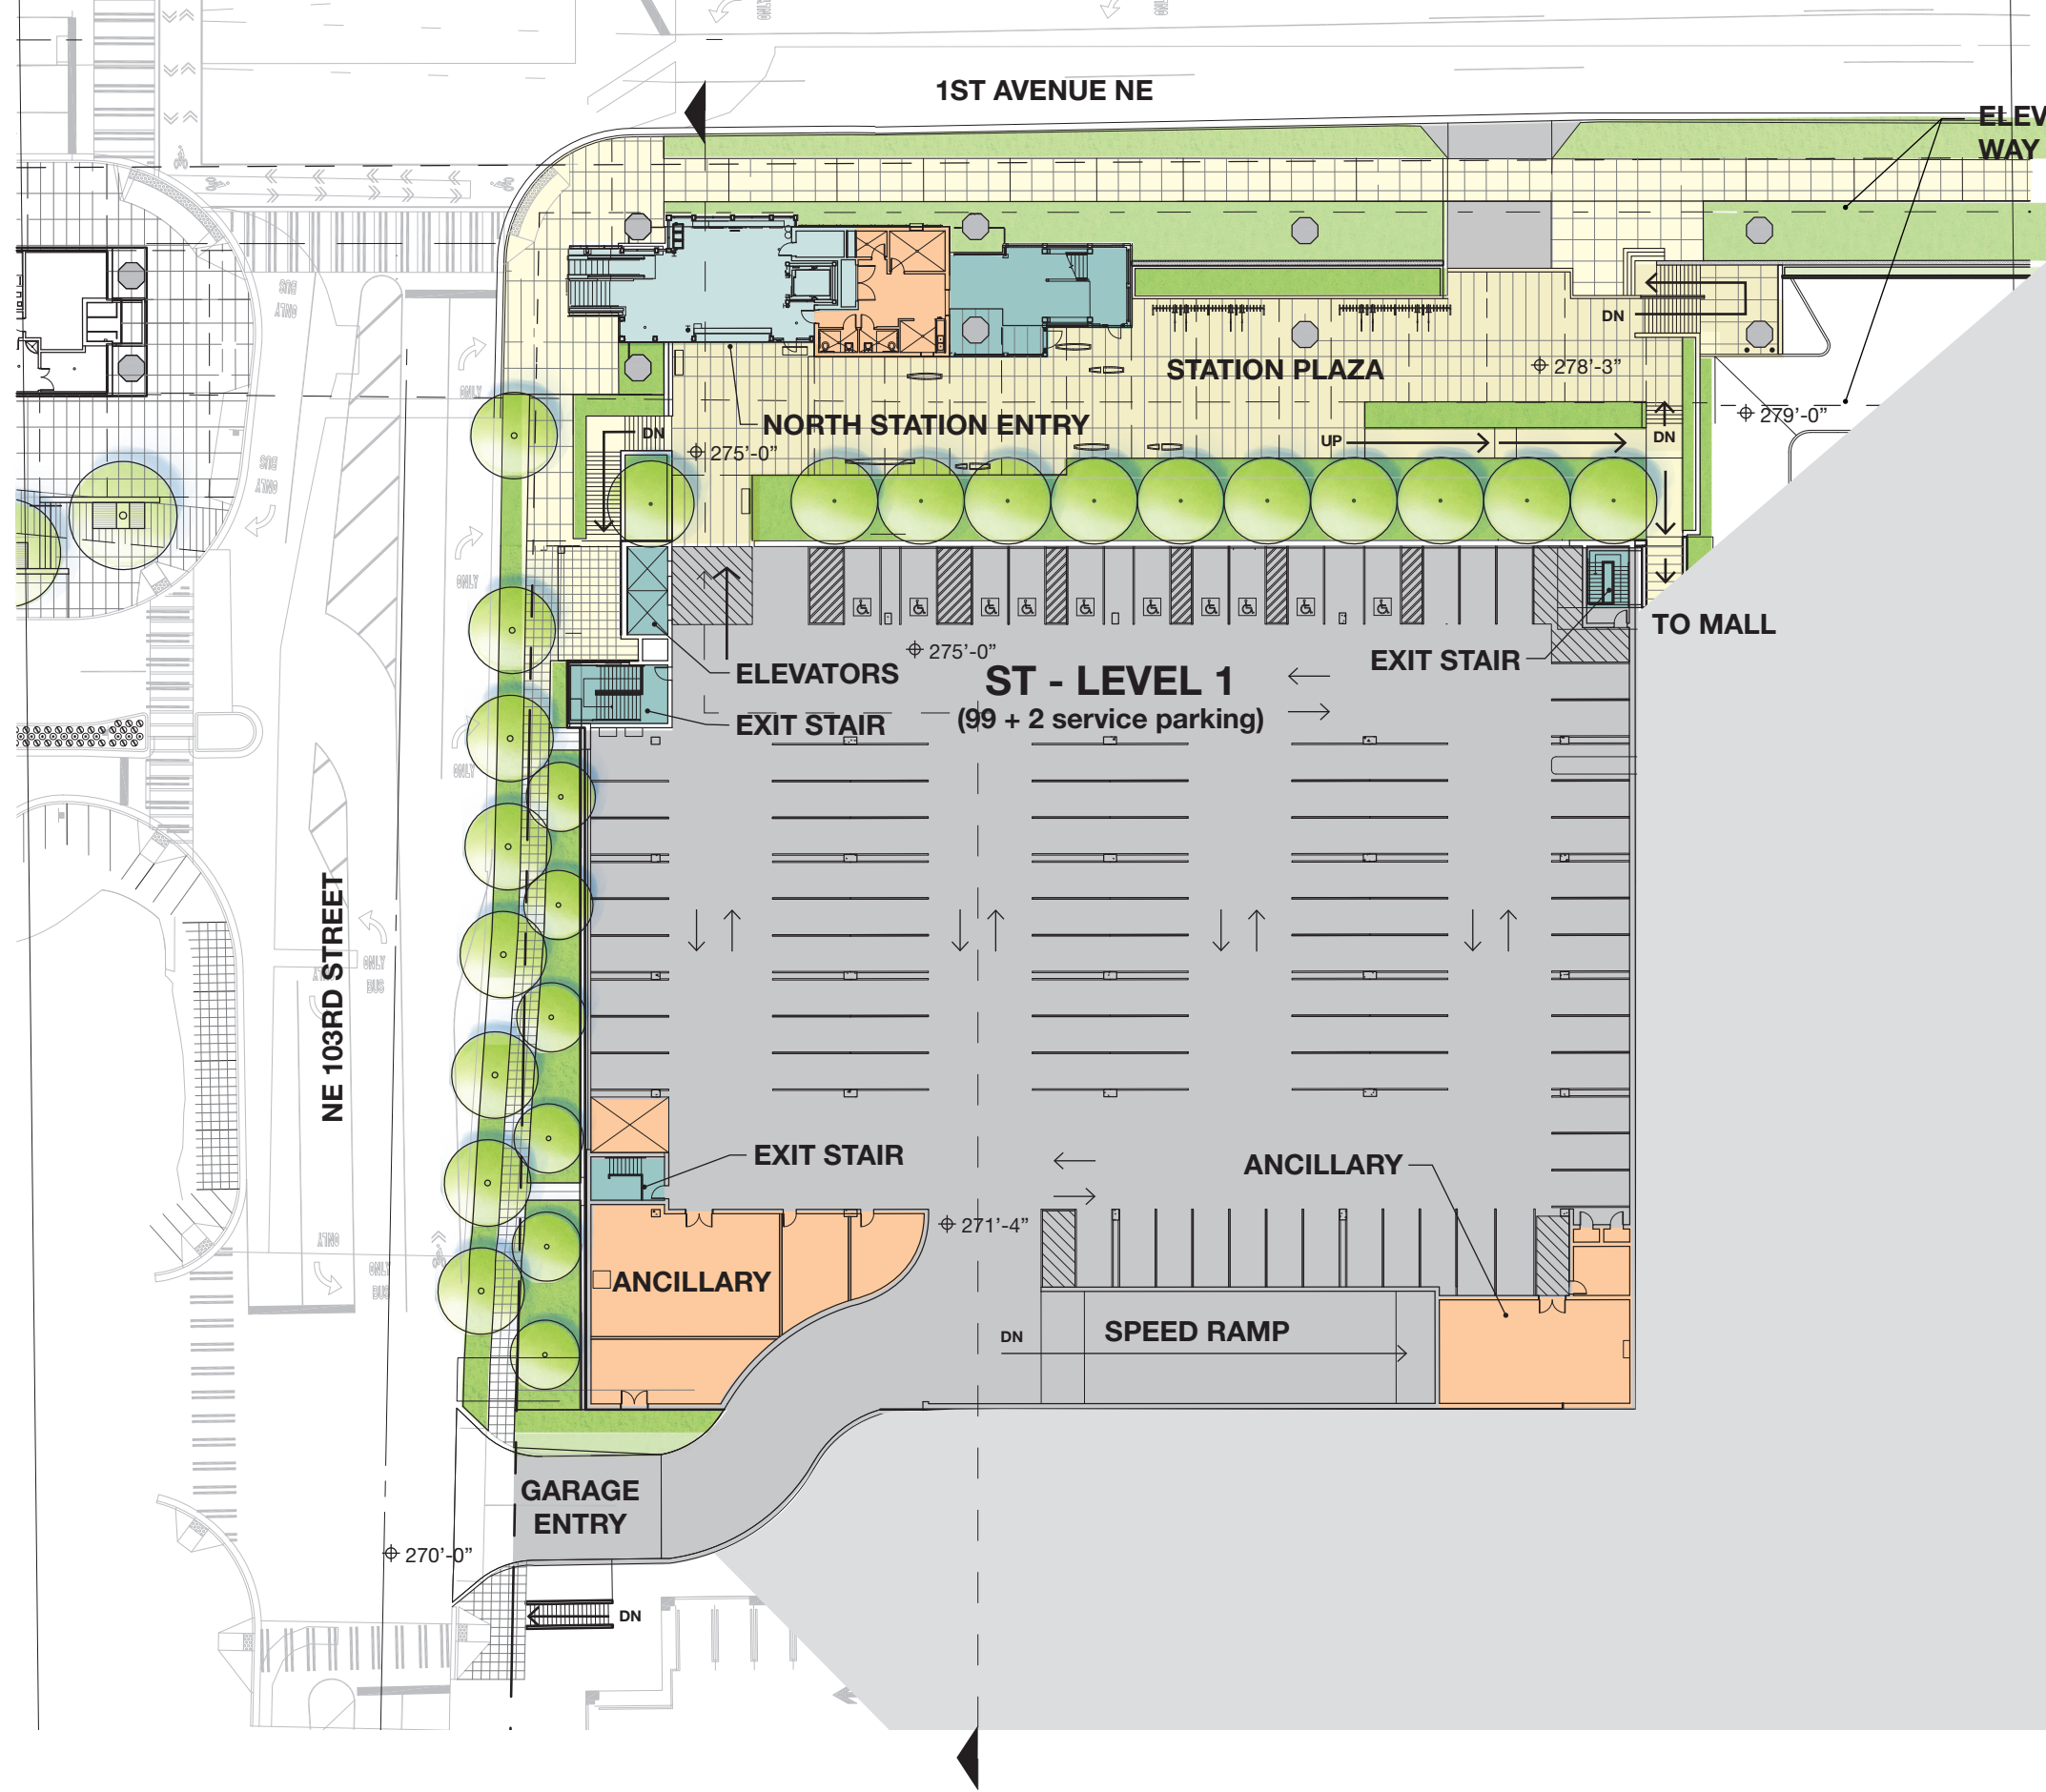

Context Plan

Site Plan

Northgate Parking Garage - LRRP
October 2014

ST Level 1 = 99 +2 service parking
 ST Level 2 = 117
 ST Level 3 = 125
 ST Level 4 = 124
 TOTAL = 465 +2 service parking

Floor Plan - ST Level 1

Enlarged Station Plaza Plan

Northgate Parking Garage – LRRP
October 2014

Pavement + Steps

Furnishings

Walls + Planters

Material Board

TREES

Princeton Sentry Ginkgo
Ginkgo biloba 'Princeton Sentry'