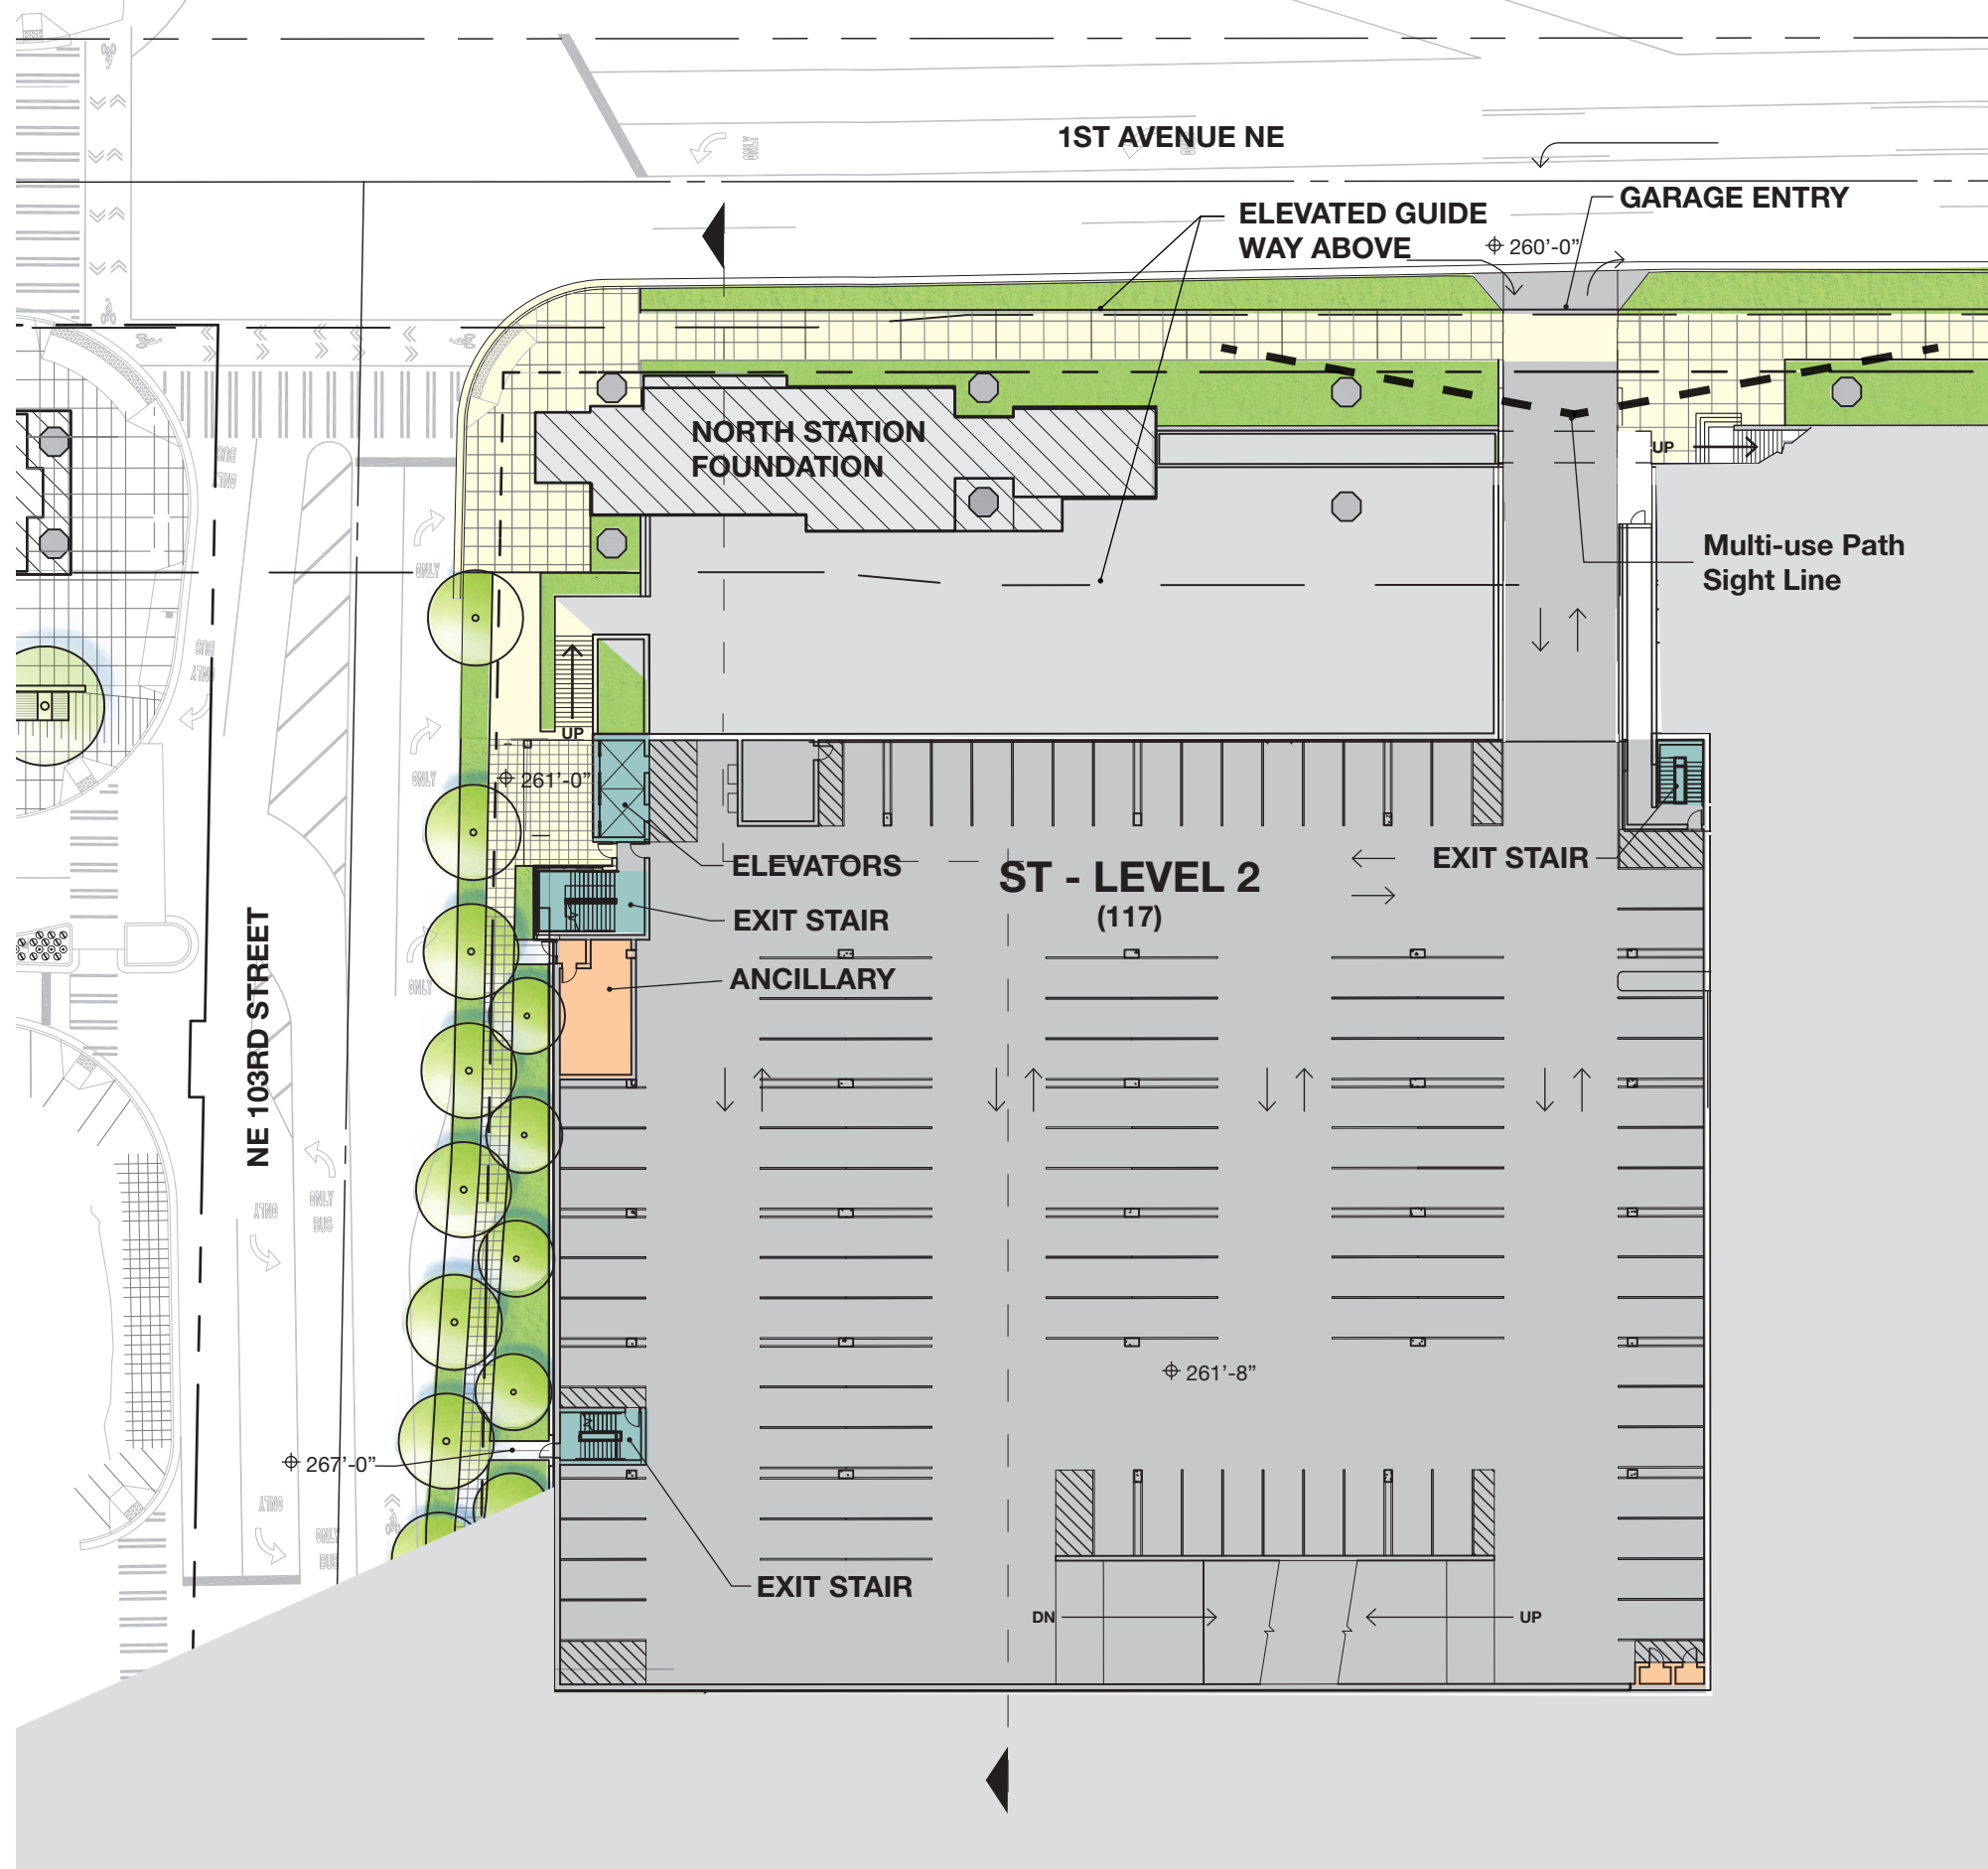

ST Construction

5th Ave NE

- ST must acquire land and temporary construction easements (TCEs) from Northgate Mall owners to build station, guideway, and garage
- ST construction will displace 700+ Mall parking stalls
- ST working with Simon Property Group (SPG) since October 2013 to:
 - address joint site requirements (drainage, access, laydown areas, sequencing)
 - minimize impacts to Mall operations and customer parking
 - consolidate ST construction to impact Mall only once
- ST garage design 30% complete:
 - meets ST & SPG functional needs
 - Mall parking and access separated
 - better pedestrian connections

Context Plan

Site Plan

Northgate Parking Garage - LRRP
October 2014

ST Level 1 = 99 +2 service parking
 ST Level 2 = 117
 ST Level 3 = 125
 ST Level 4 = 124
 TOTAL = 465 +2 service parking

Floor Plan - ST Level 1

Northgate Parking Garage – LRRP
 October 2014

Floor Plan - ST Level 2

Northgate Parking Garage - LRRP
October 2014

EXISTING
MALL
PARKING
GARAGE

SOUTH ELEVATION - Looking from NE 103RD ST

WEST ELEVATION - Looking from Plaza

Enlarged Station Plaza Plan

Northgate Parking Garage – LRRP
October 2014

Pavement + Steps

Furnishings

Walls + Planters

Material Board

TREES

Princeton Sentry Ginkgo
Ginkgo biloba 'Princeton Sentry'