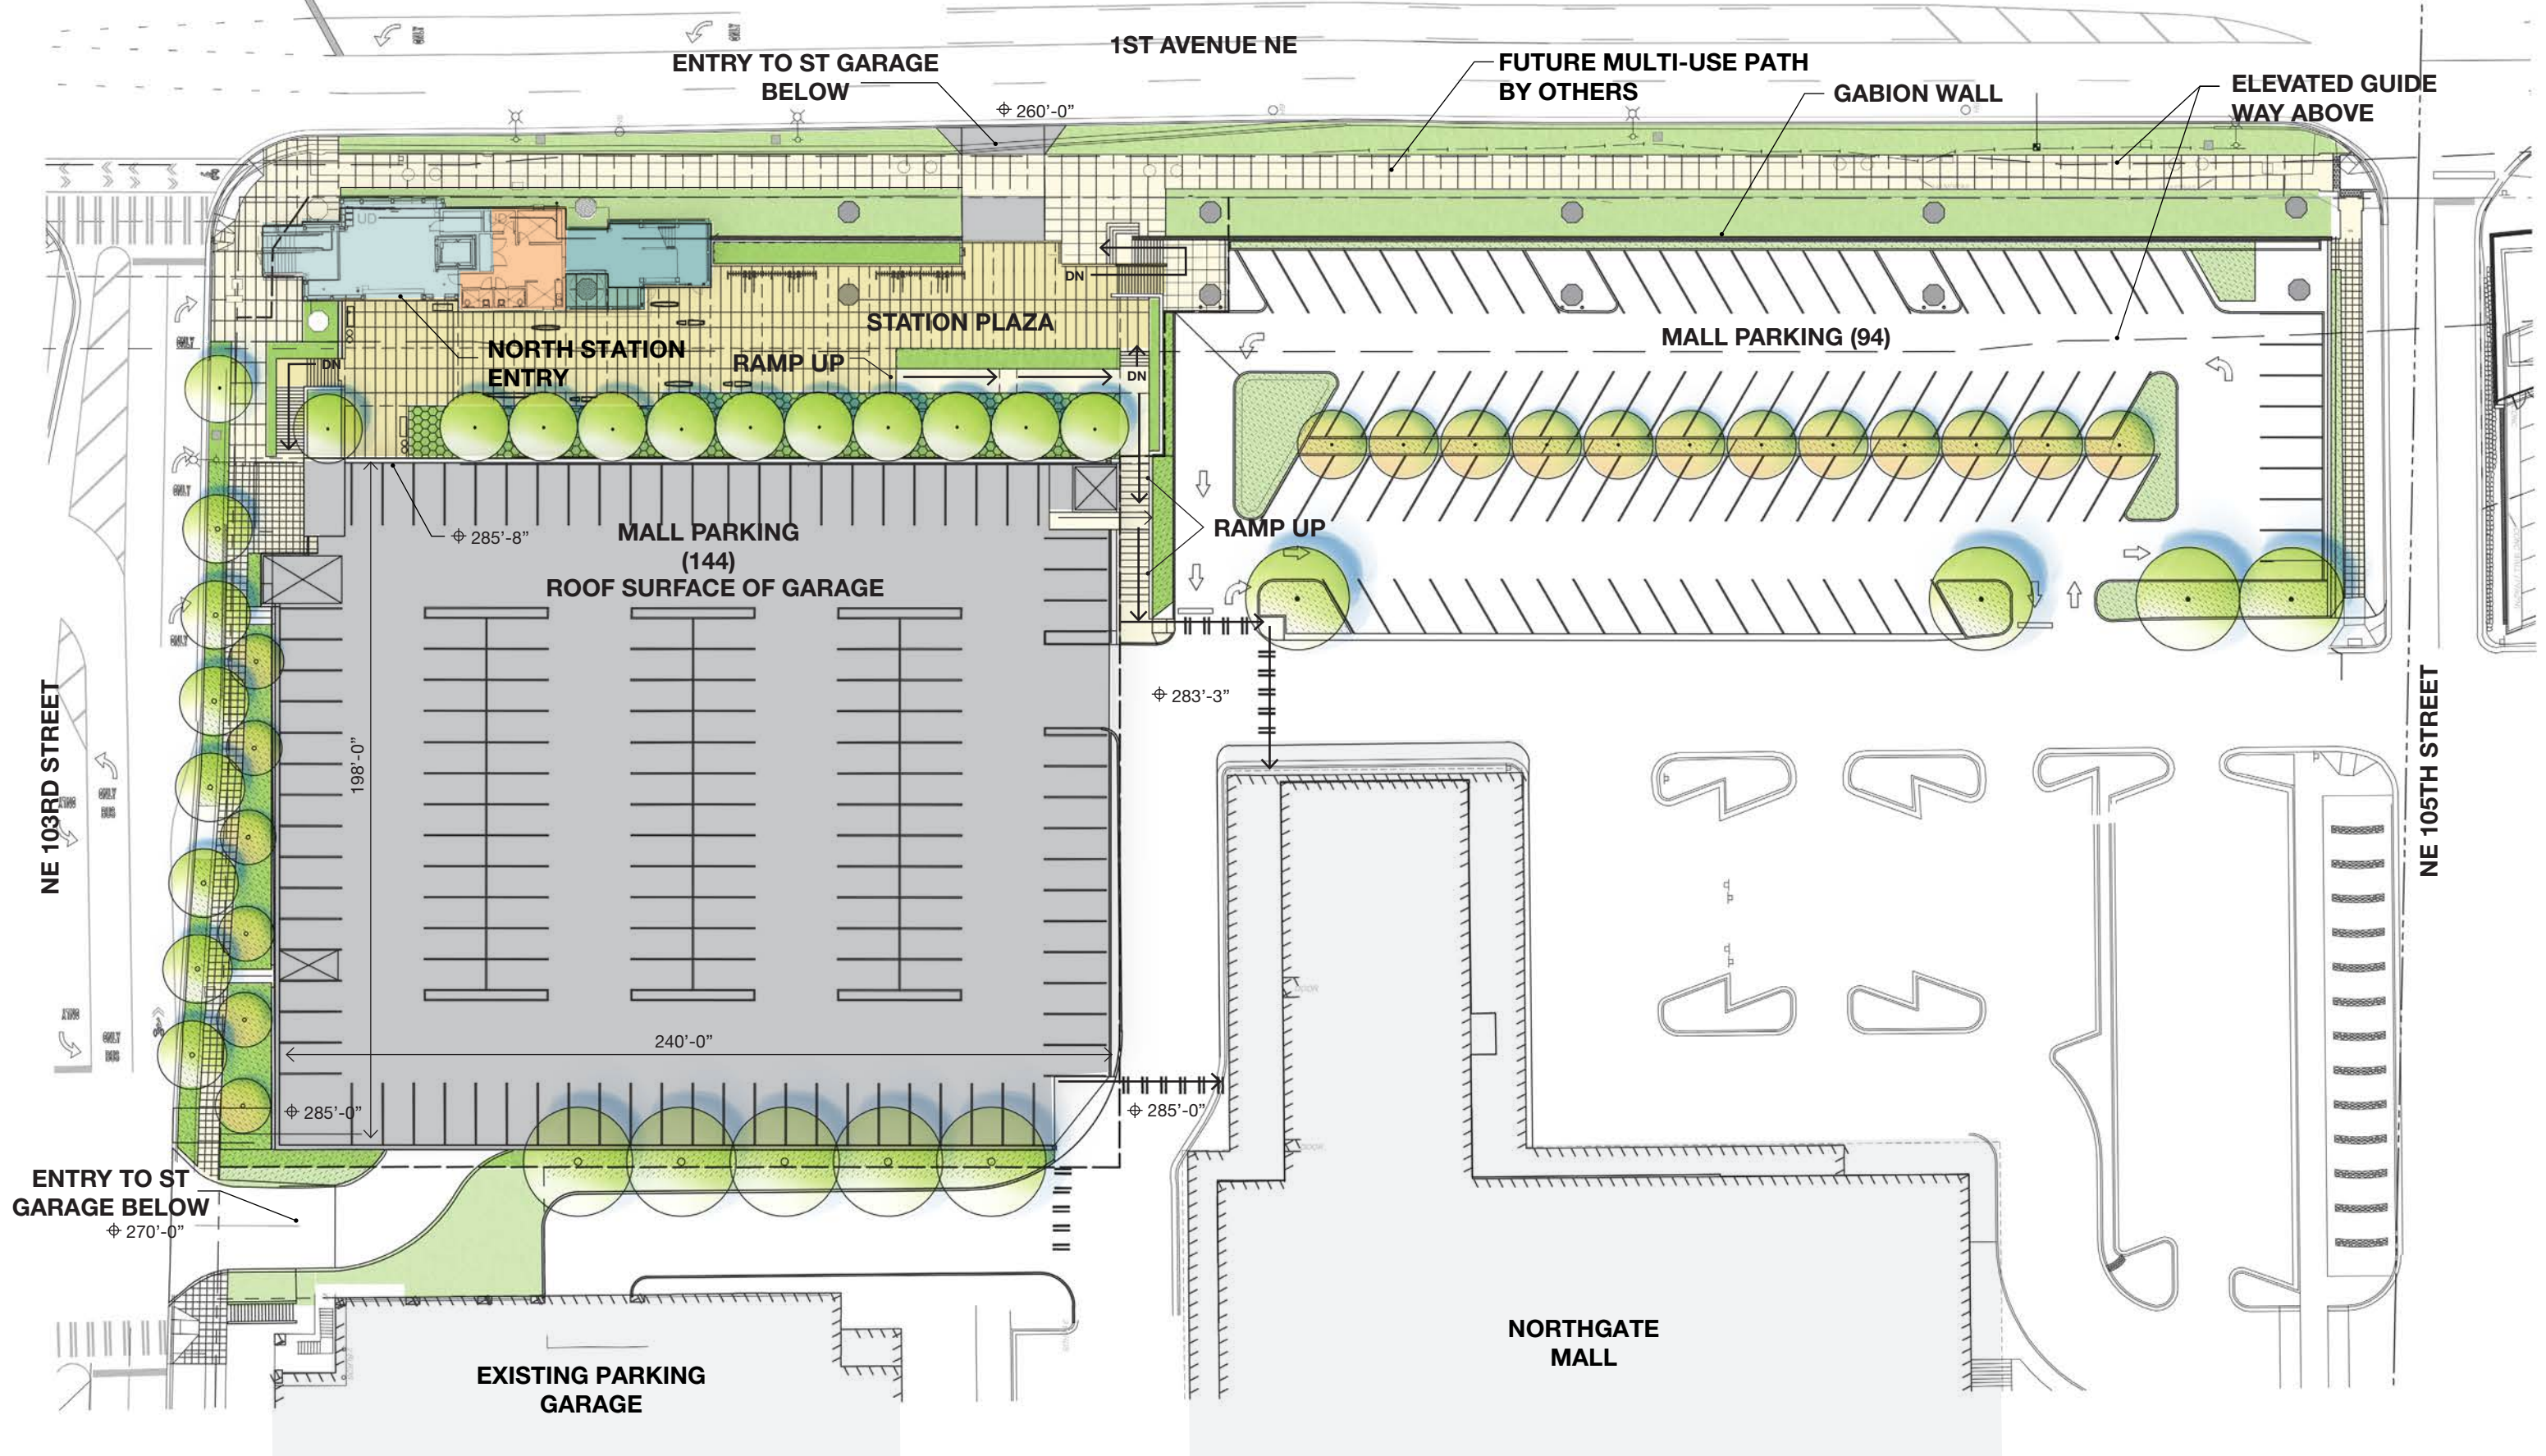

ST Construction

5th Ave NE

- ST must acquire land and temporary construction easements (TCEs) from Northgate Mall owners to build station, guideway, and garage
- ST construction will displace 700+ Mall parking stalls
- ST working with Simon Property Group (SPG) since October 2013 to:
 - address joint site requirements (drainage, access, laydown areas, sequencing)
 - minimize impacts to Mall operations and customer parking
 - consolidate ST construction to impact Mall only once
- ST garage design 30% complete:
 - meets ST & SPG functional needs
 - Mall parking and access separated
 - better pedestrian connections

Context Plan

Site Plan

Northgate Parking Garage - LRRP
October 2014

ST Level 1 = 99 +2 service parking
 ST Level 2 = 117
 ST Level 3 = 125
 ST Level 4 = 124
 TOTAL = 465 +2 service parking

Floor Plan - ST Level 1

Enlarged Station Plaza Plan

Northgate Parking Garage – LRRP
October 2014

Pavement + Steps

Furnishings

Walls + Planters

Material Board

TREES

Princeton Sentry Ginkgo
Ginkgo biloba 'Princeton Sentry'