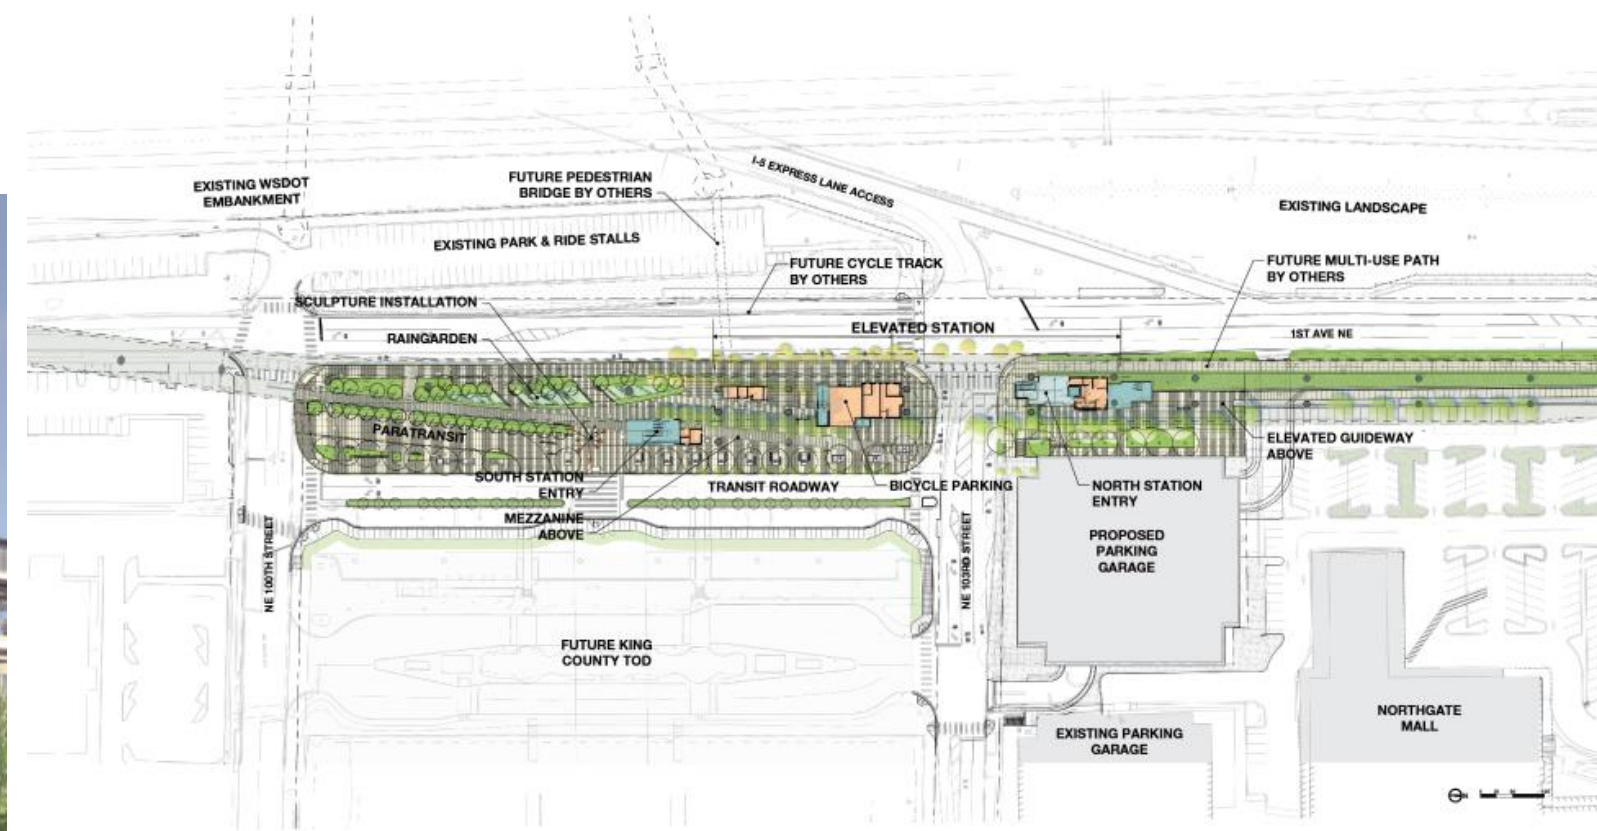

Northgate Parking Garage - 30% Design

Light Rail Review Panel - October 2, 2014

Northgate Station

- Station design is 90% complete
- Contract includes guideway & 450 stall garage for transit rider use
- GC/CM contractor work begins in early 2016

Northgate Parking Mitigation

- ST replacing park-and-ride (P&R) stalls displaced by project construction (Record of Decision mitigation)
- Budget for Northgate Station parking mitigation includes new garage
- New garage replaces parking displaced temporarily and permanently and accommodates future TOD on other King County P&R sites
- ST funds for I-5 ped/bike bridge and other area bike and ped facilities

Northgate Replacement Parking

- ST leased parking on SE corner of Northgate Mall for displaced WSDOT lot (used by tunneling contractor since March 2014)
- ST acquiring strip mall site for station/guideway work:
 - guideway column placement and construction staging
 - replaces KCM P&R stalls displaced beginning in early 2016

ST Construction

5th Ave NE

- ST must acquire land and temporary construction easements (TCEs) from Northgate Mall owners to build station, guideway, and garage
- ST construction will displace 700+ Mall parking stalls
- ST working with Simon Property Group (SPG) since October 2013 to:
 - address joint site requirements (drainage, access, laydown areas, sequencing)
 - minimize impacts to Mall operations and customer parking
 - consolidate ST construction to impact Mall only once
- ST garage design 30% complete:
 - meets ST & SPG functional needs
 - Mall parking and access separated
 - better pedestrian connections