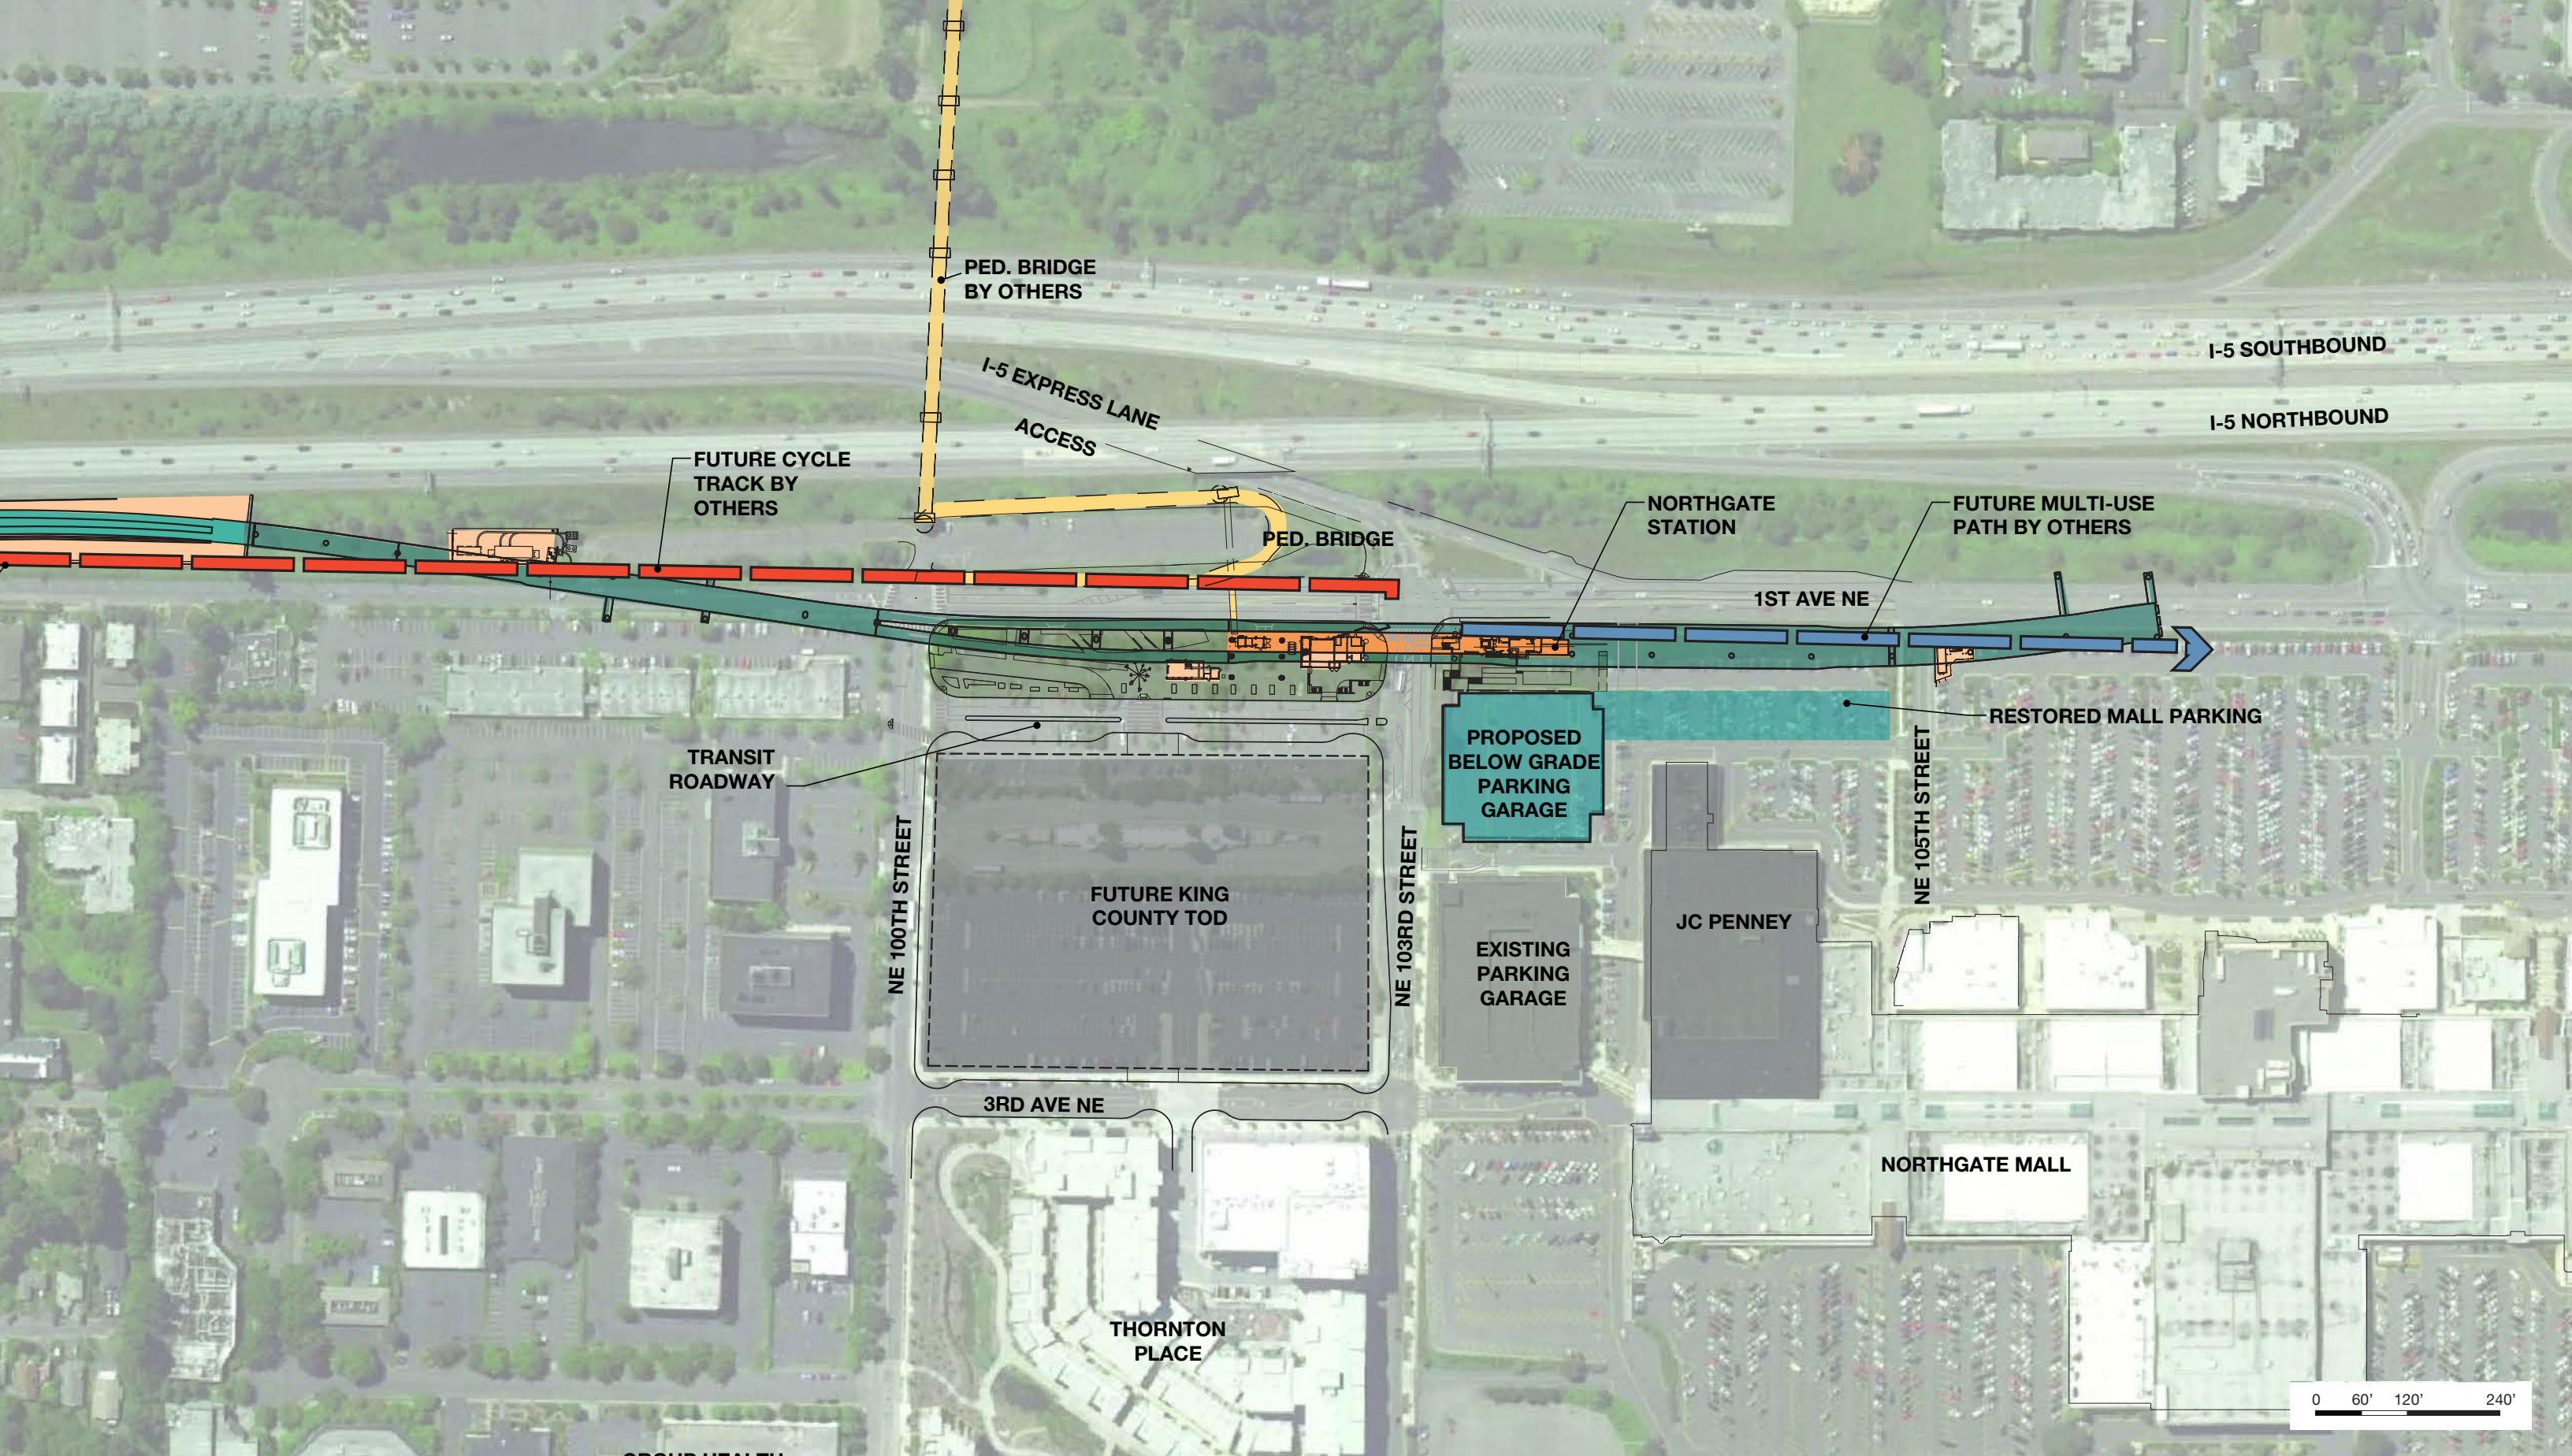

Northgate Parking Mitigation

- ST replacing park-and-ride (P&R) stalls displaced by project construction (Record of Decision mitigation)
- Budget for Northgate Station parking mitigation includes new garage
- New garage replaces parking displaced temporarily and permanently and accommodates future TOD on other King County P&R sites
- ST funds for I-5 ped/bike bridge and other area bike and ped facilities

ST Construction

5th Ave NE

- ST must acquire land and temporary construction easements (TCEs) from Northgate Mall owners to build station, guideway, and garage
- ST construction will displace 700+ Mall parking stalls
- ST working with Simon Property Group (SPG) since October 2013 to:
 - address joint site requirements (drainage, access, laydown areas, sequencing)
 - minimize impacts to Mall operations and customer parking
 - consolidate ST construction to impact Mall only once
- ST garage design 30% complete:
 - meets ST & SPG functional needs
 - Mall parking and access separated
 - better pedestrian connections