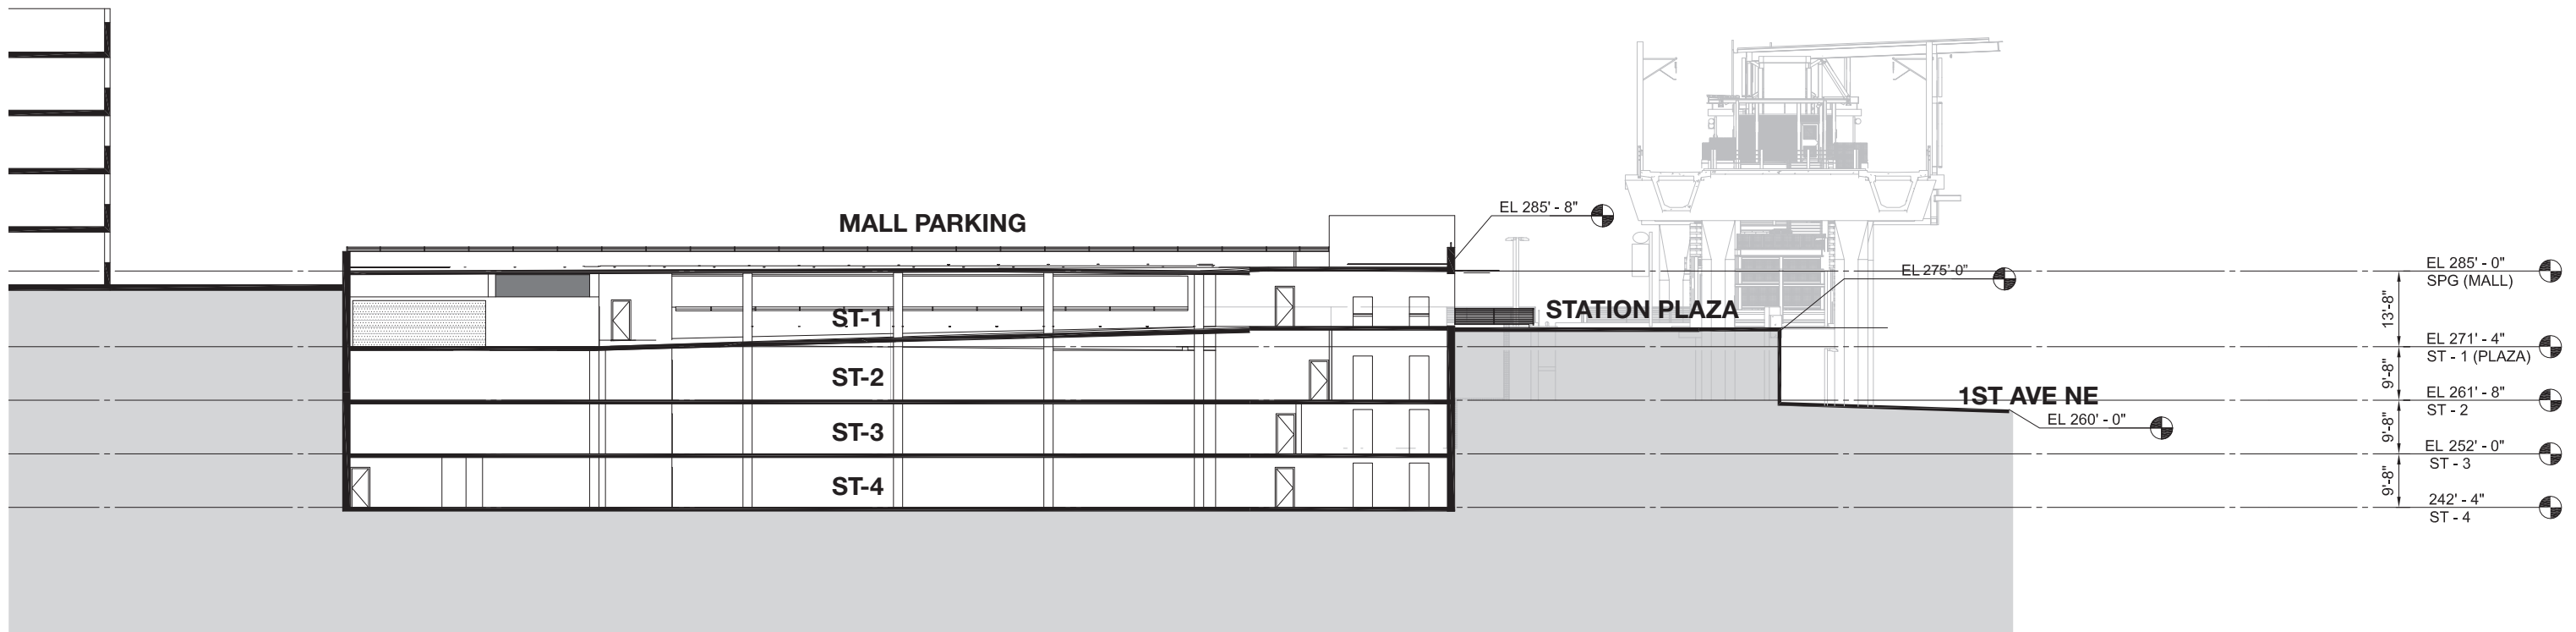

EXISTING
MALL
PARKING
GARAGE