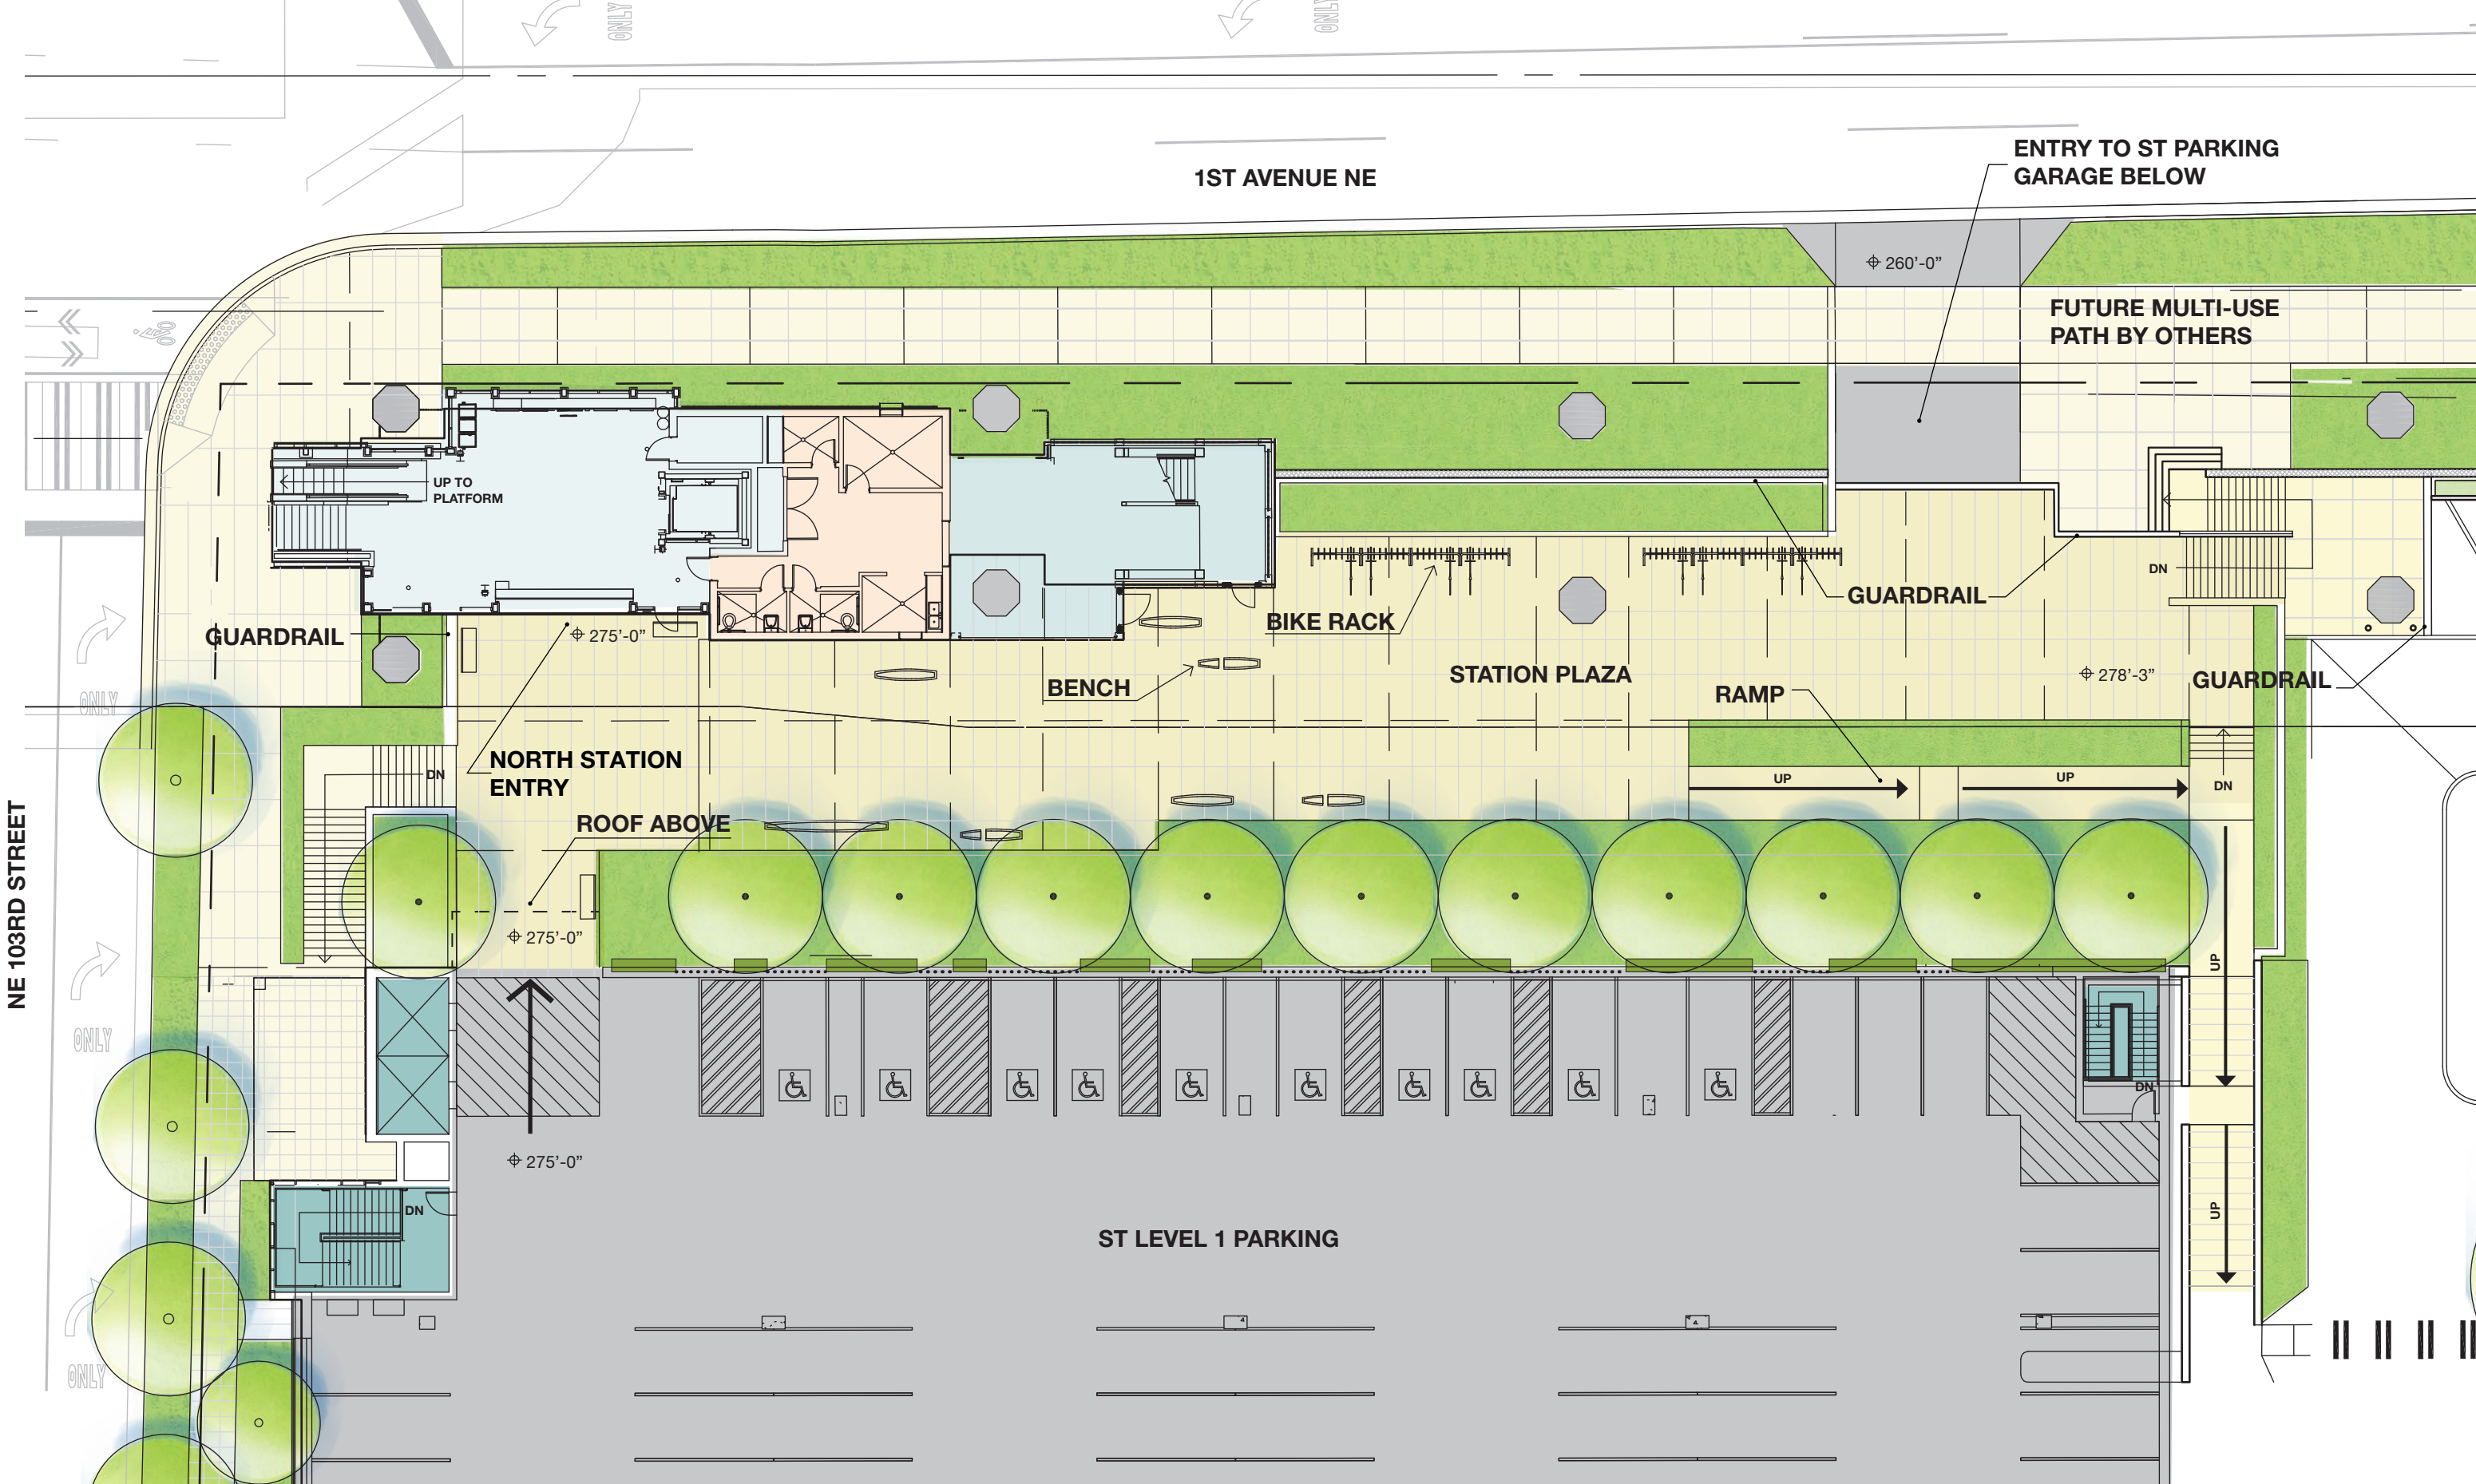

Northgate Parking Garage – LRRP
 October 2014

Floor Plan - ST Level 2

Northgate Parking Garage - LRRP
October 2014

EXISTING
MALL
PARKING
GARAGE

SOUTH ELEVATION - Looking from NE 103RD ST

WEST ELEVATION - Looking from Plaza

Enlarged Station Plaza Plan

Northgate Parking Garage – LRRP
October 2014

Pavement + Steps

Furnishings

Walls + Planters

Material Board

TREES

Princeton Sentry Ginkgo
Ginkgo biloba 'Princeton Sentry'