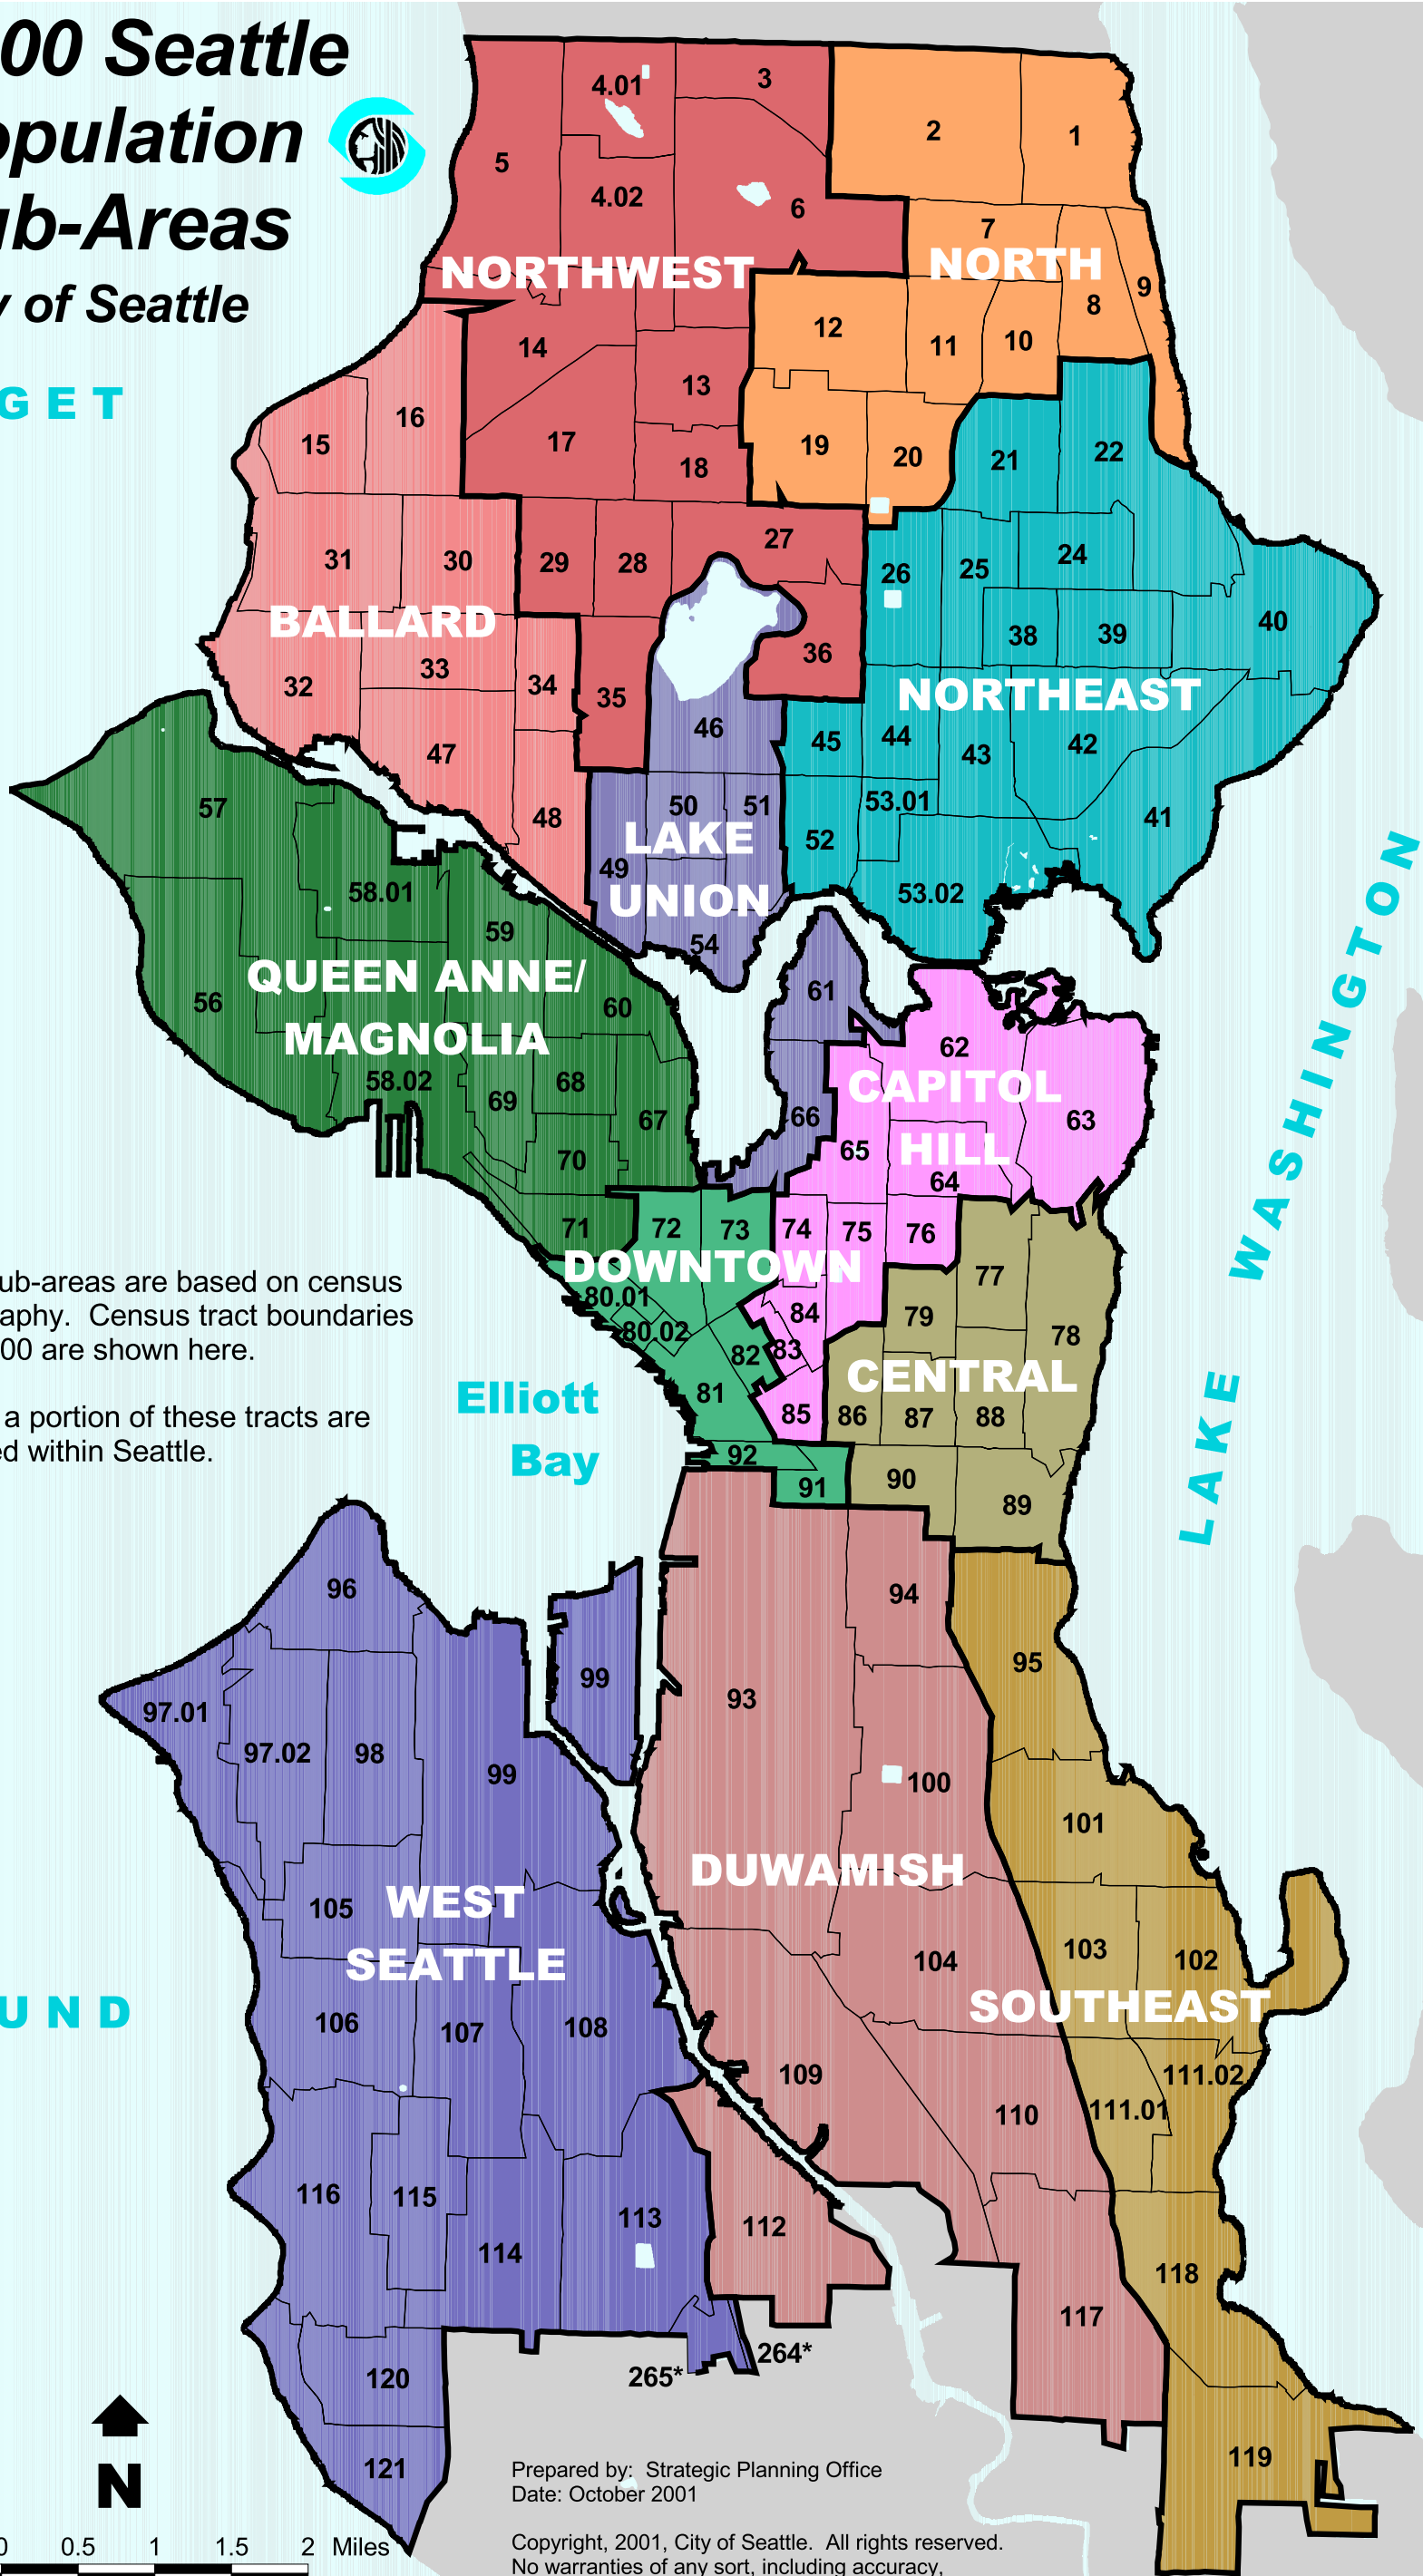

2000 Seattle Population Sub-Areas

City of Seattle

PUGET

SOUND

The sub-areas are based on census geography. Census tract boundaries for 2000 are shown here.

*Only a portion of these tracts are located within Seattle.

0.5 0 0.5 1 1.5 2 Miles

Prepared by: Strategic Planning Office
Date: October 2001

Copyright, 2001, City of Seattle. All rights reserved.
No warranties of any sort, including accuracy, fitness, or merchantability, accompany this product.