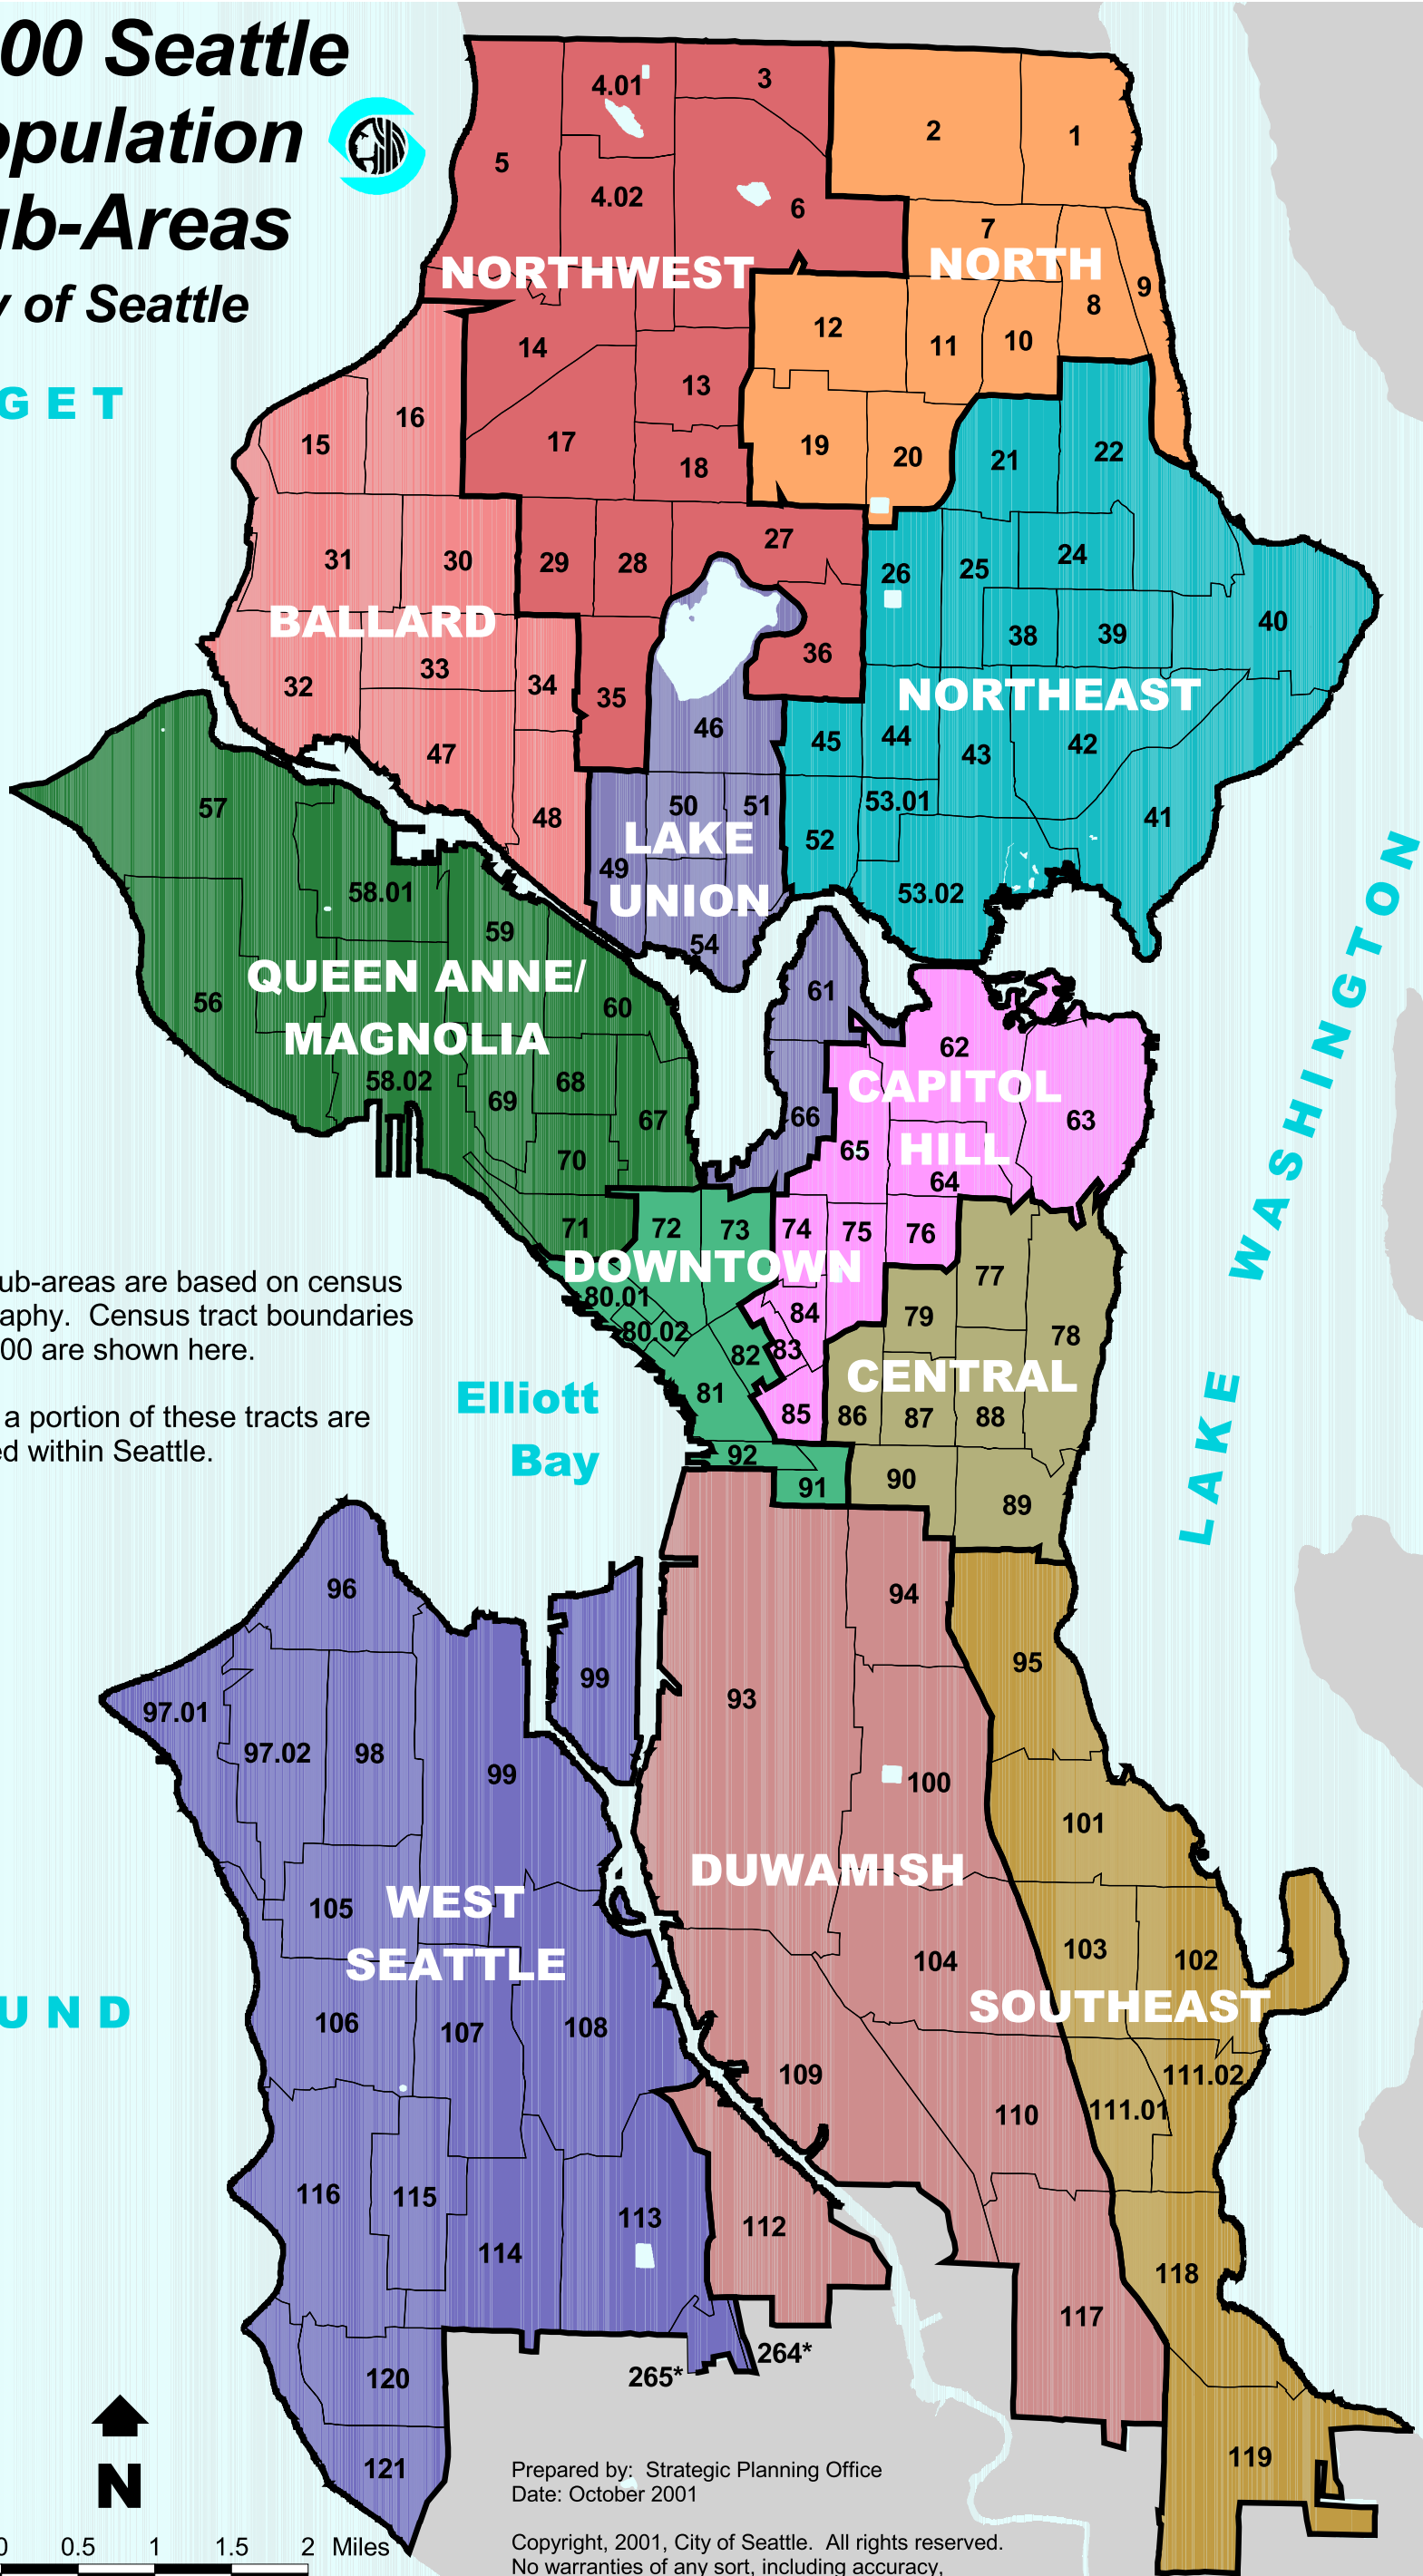

# 2000 Seattle Population Sub-Areas

City of Seattle

PUGET

SOUND

The sub-areas are based on census geography. Census tract boundaries for 2000 are shown here.

\*Only a portion of these tracts are located within Seattle.

0.5 0 0.5 1 1.5 2 Miles

Prepared by: Strategic Planning Office  
Date: October 2001

Copyright, 2001, City of Seattle. All rights reserved.  
No warranties of any sort, including accuracy, fitness, or merchantability, accompany this product.