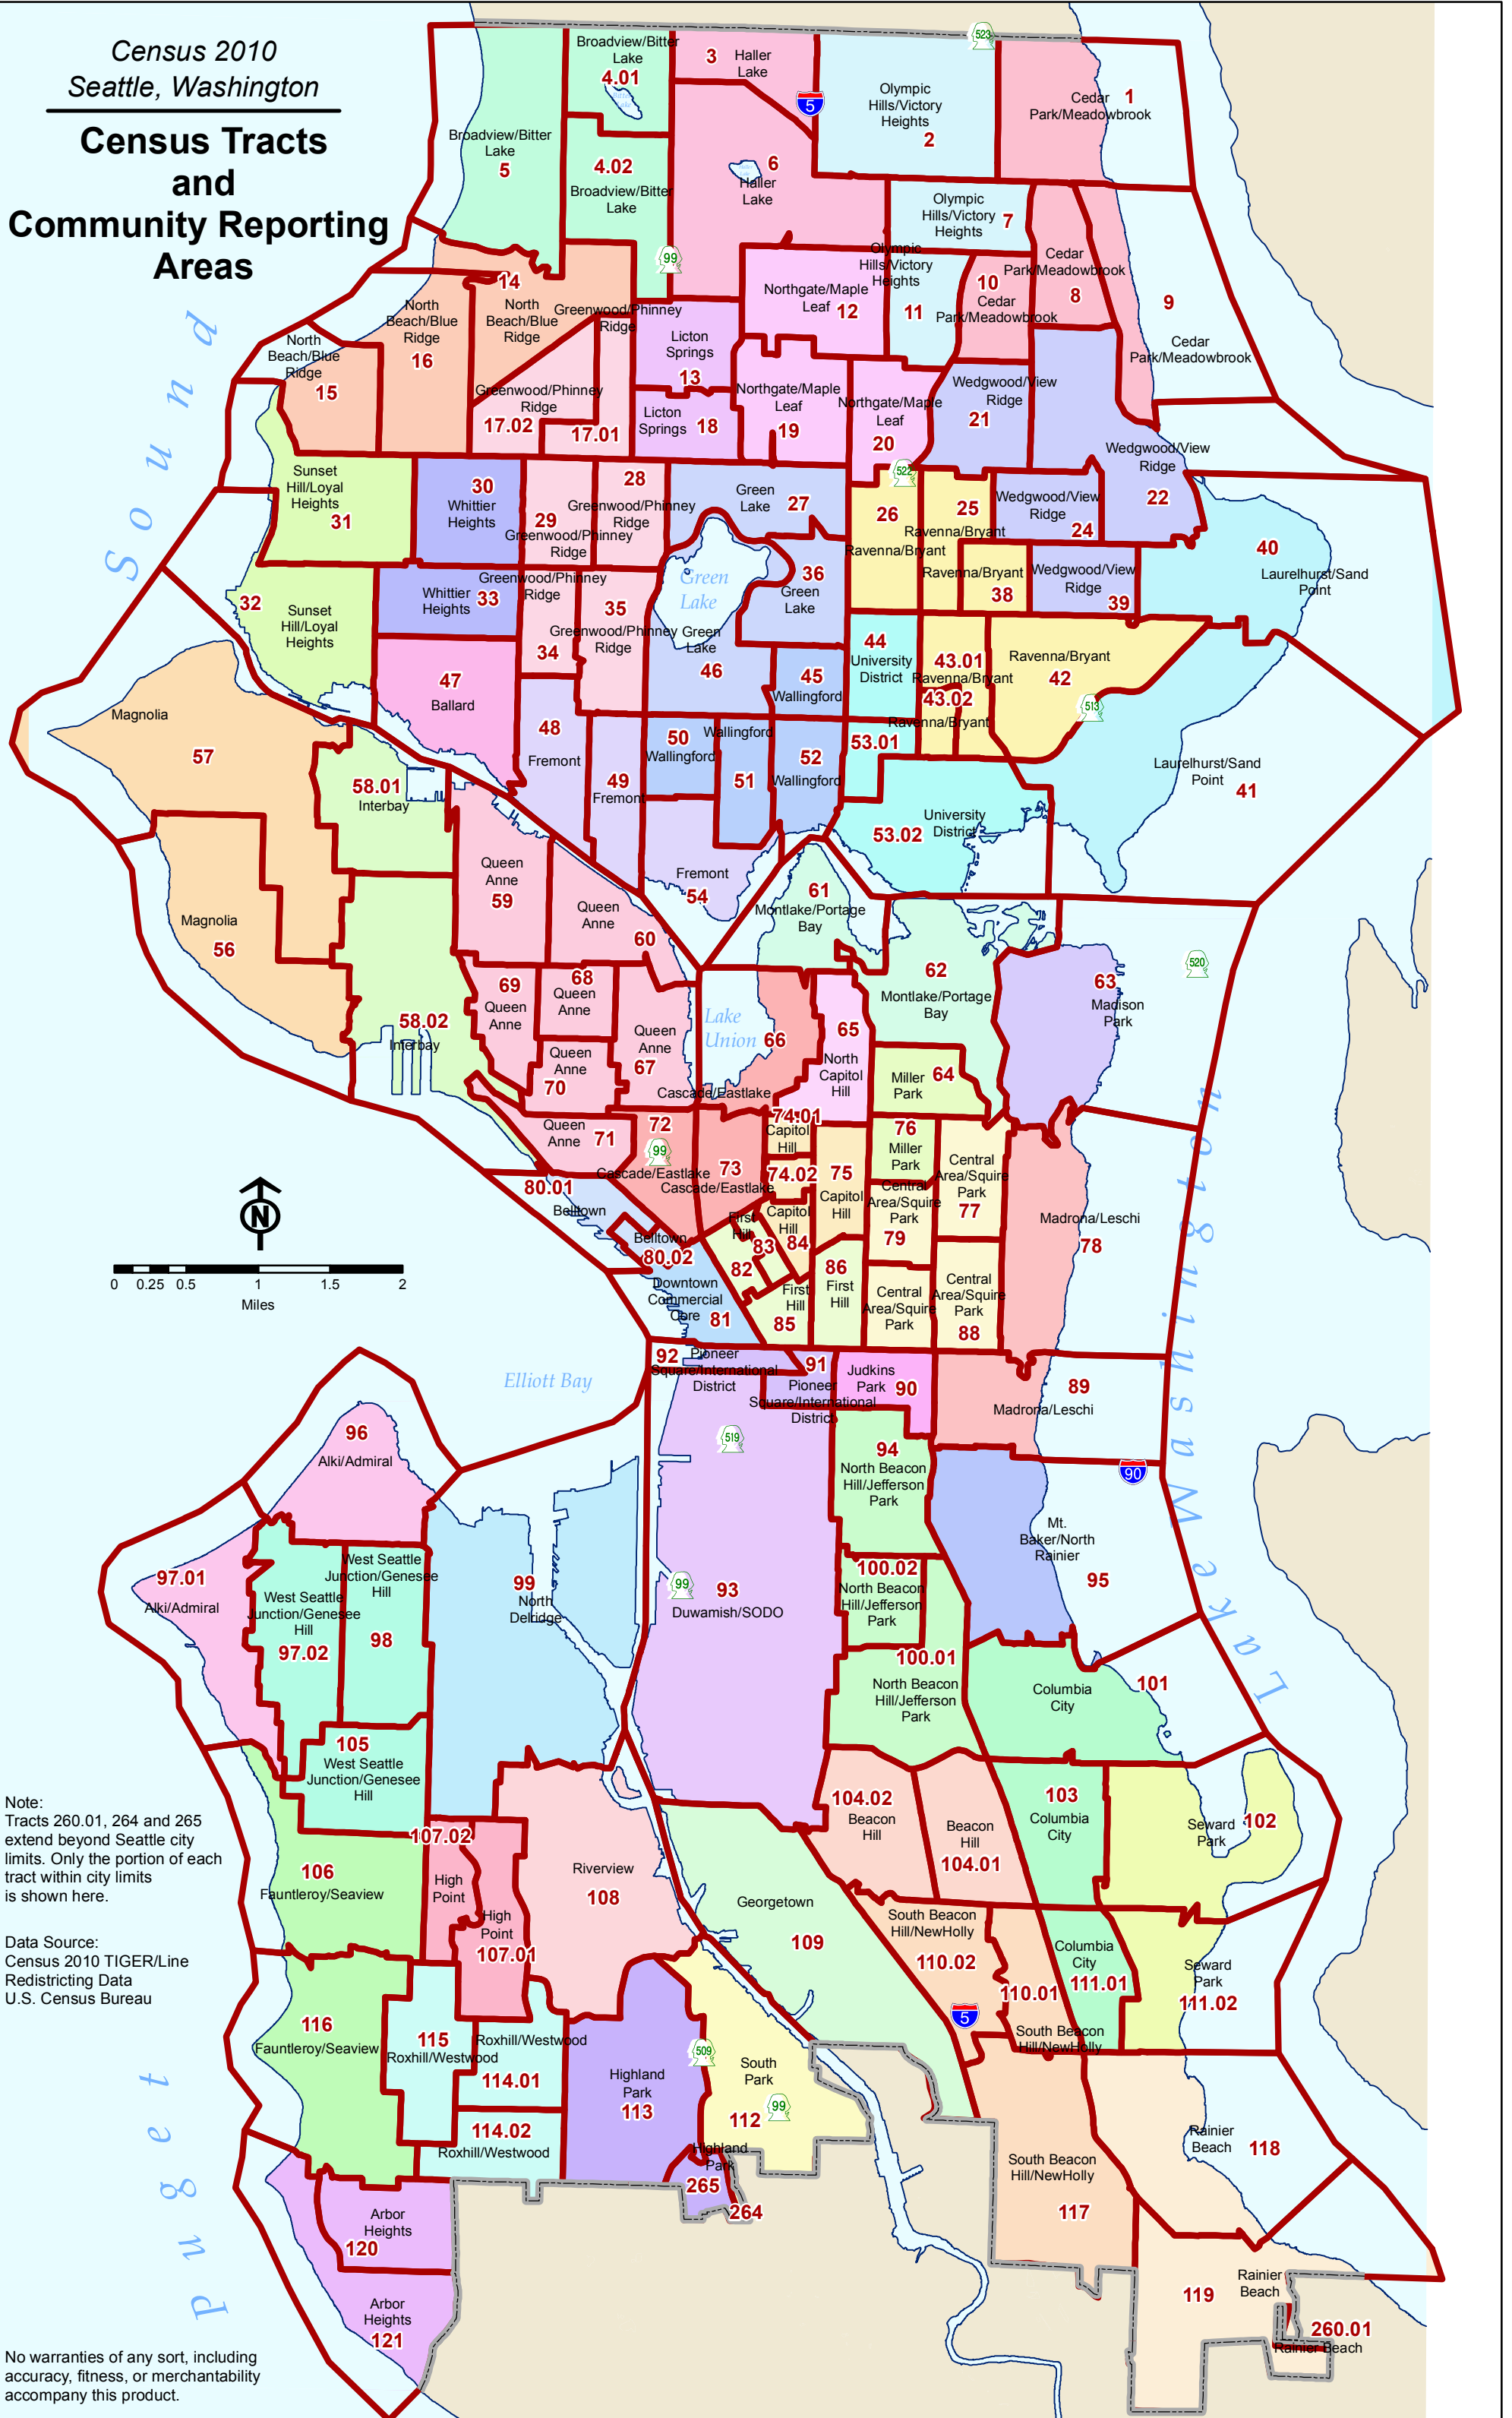

Census 2010
Seattle, Washington

Census Tracts and Community Reporting Areas

Note:
Tracts 260.01, 264 and 265
extend beyond Seattle city
limits. Only the portion of each
tract within city limits
is shown here.

Data Source:
Census 2010 TIGER/Line
Redistricting Data
U.S. Census Bureau

No warranties of any sort, including
accuracy, fitness, or merchantability
accompany this product.