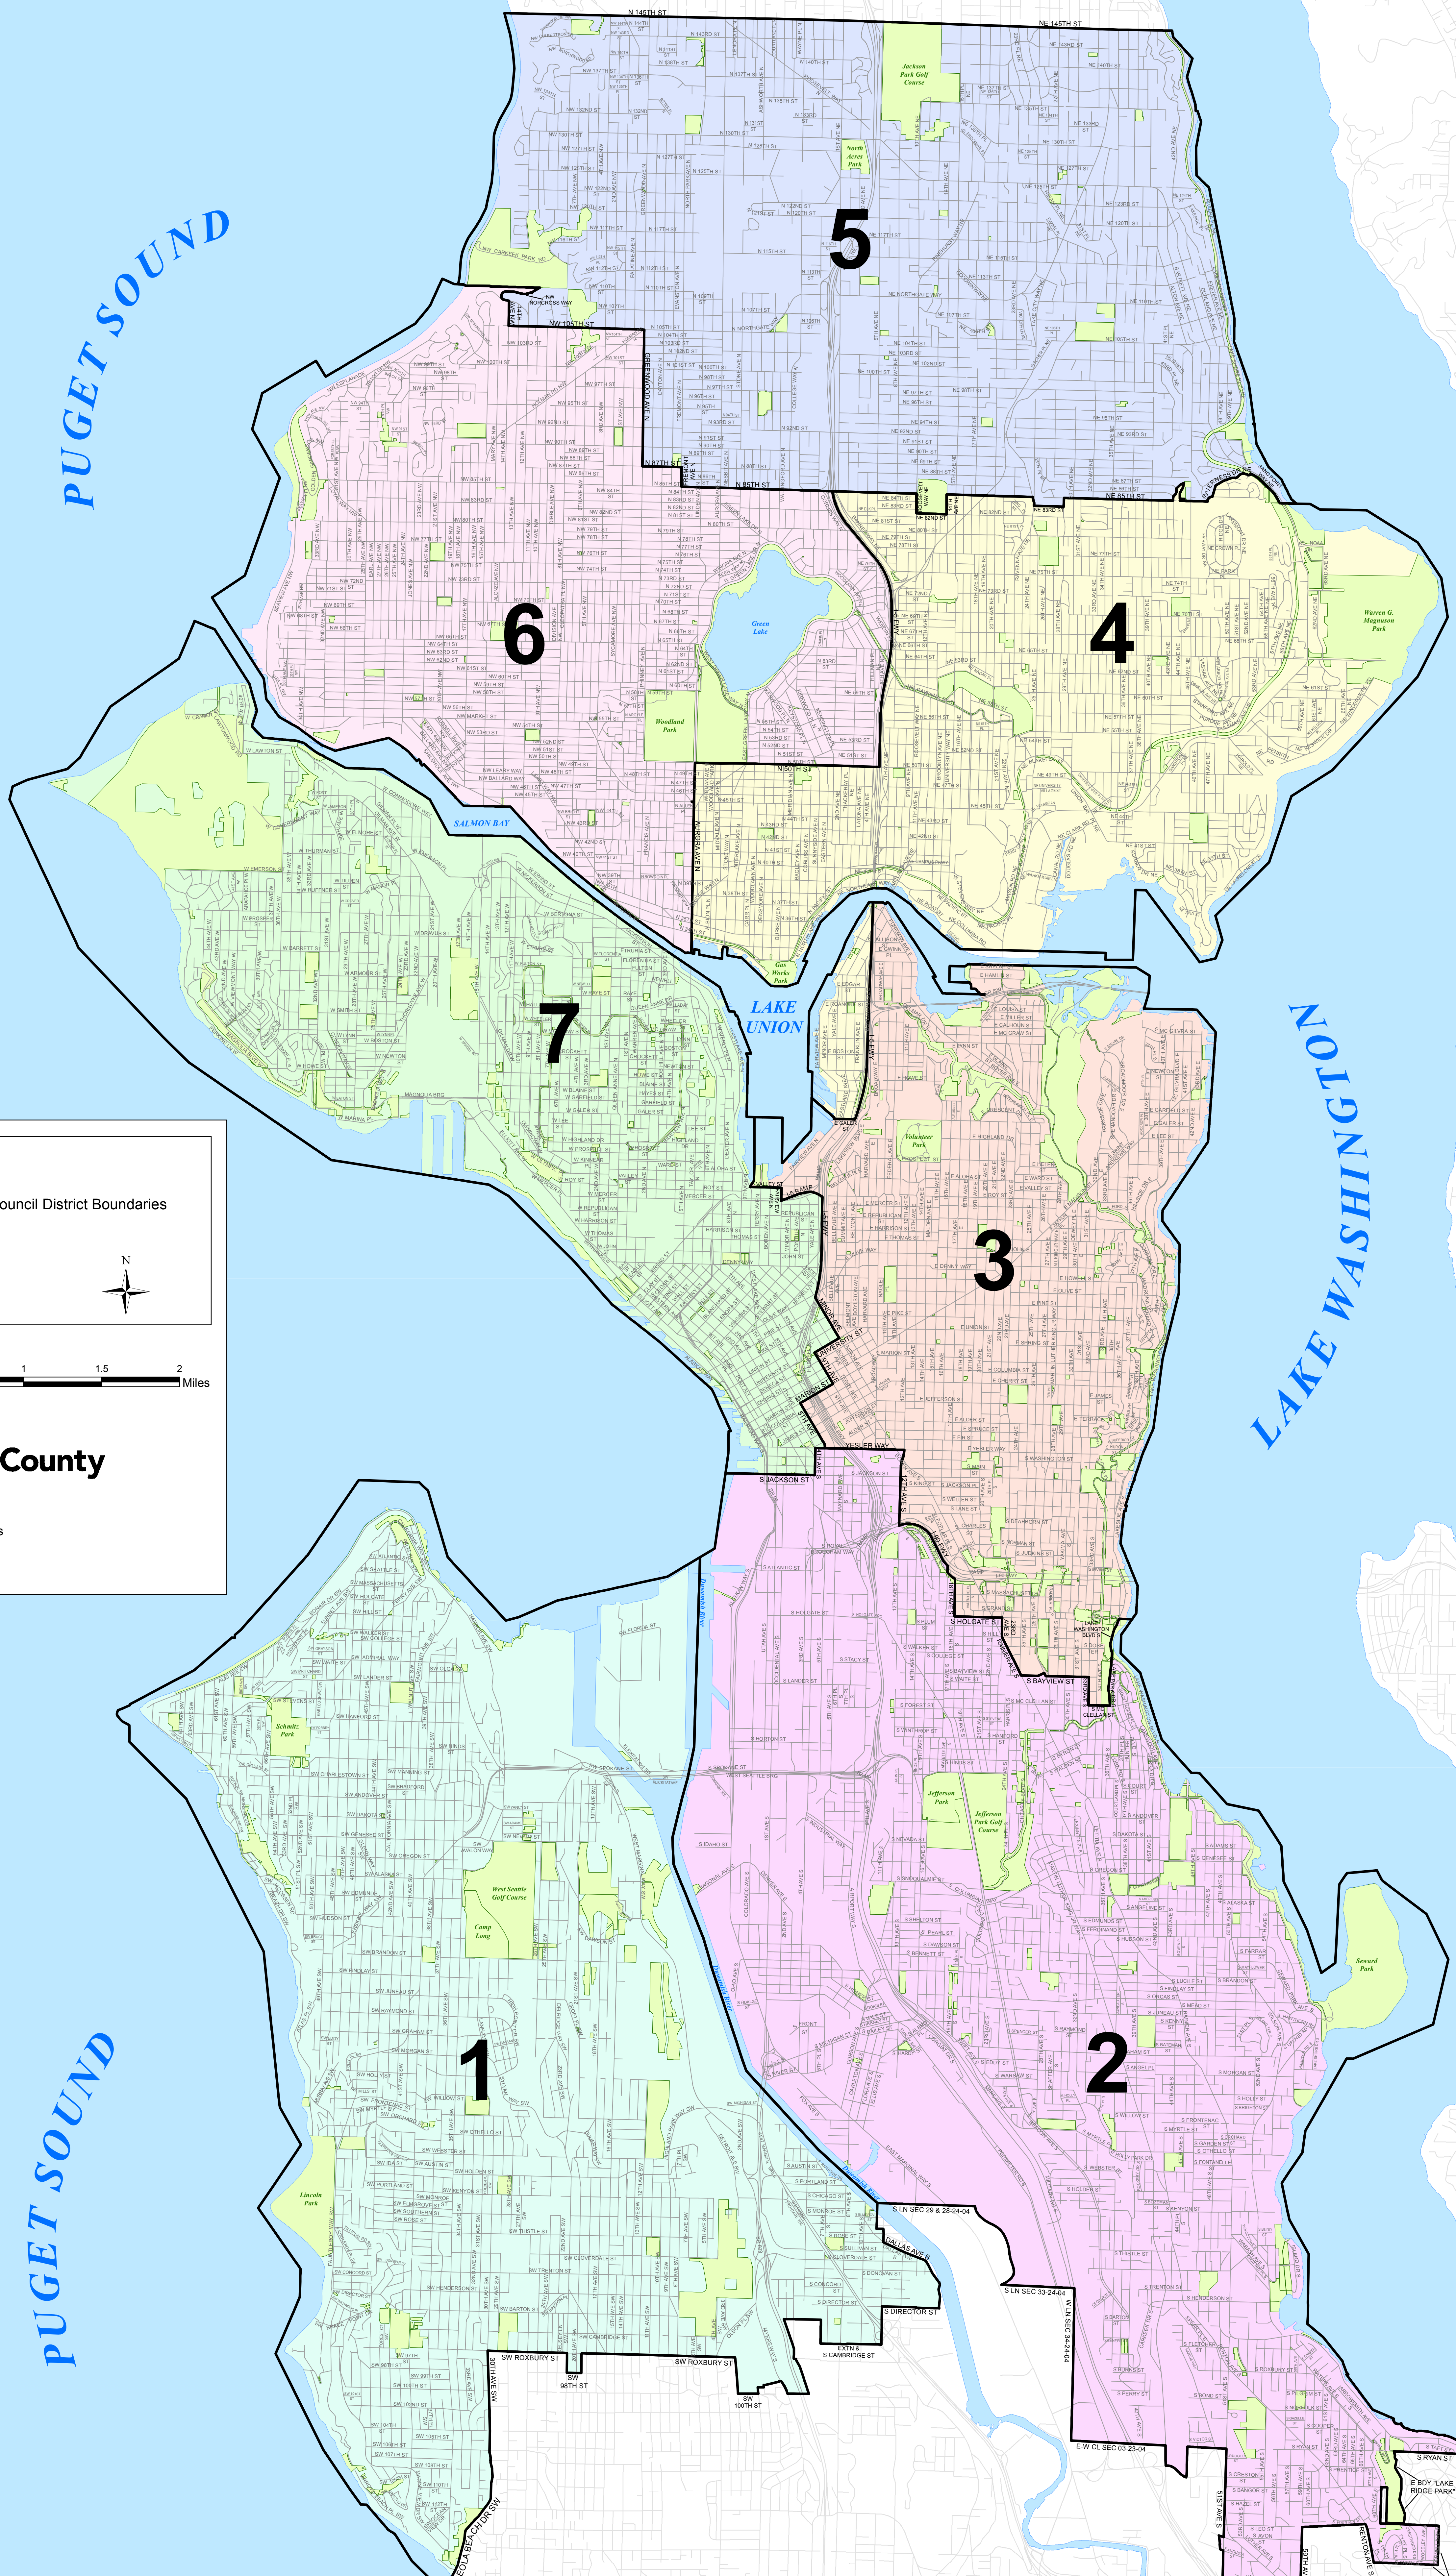

Seattle City Council Districts

Legend

- Seattle City Council District Boundaries
- Streets
- Water
- Park

Scale: 0 0.25 0.5 1 1.5 2 Miles

King County

Produced by:
GIS Section
Department of Elections
June 2014

1102 306

1102 306

1102 306

1102 306