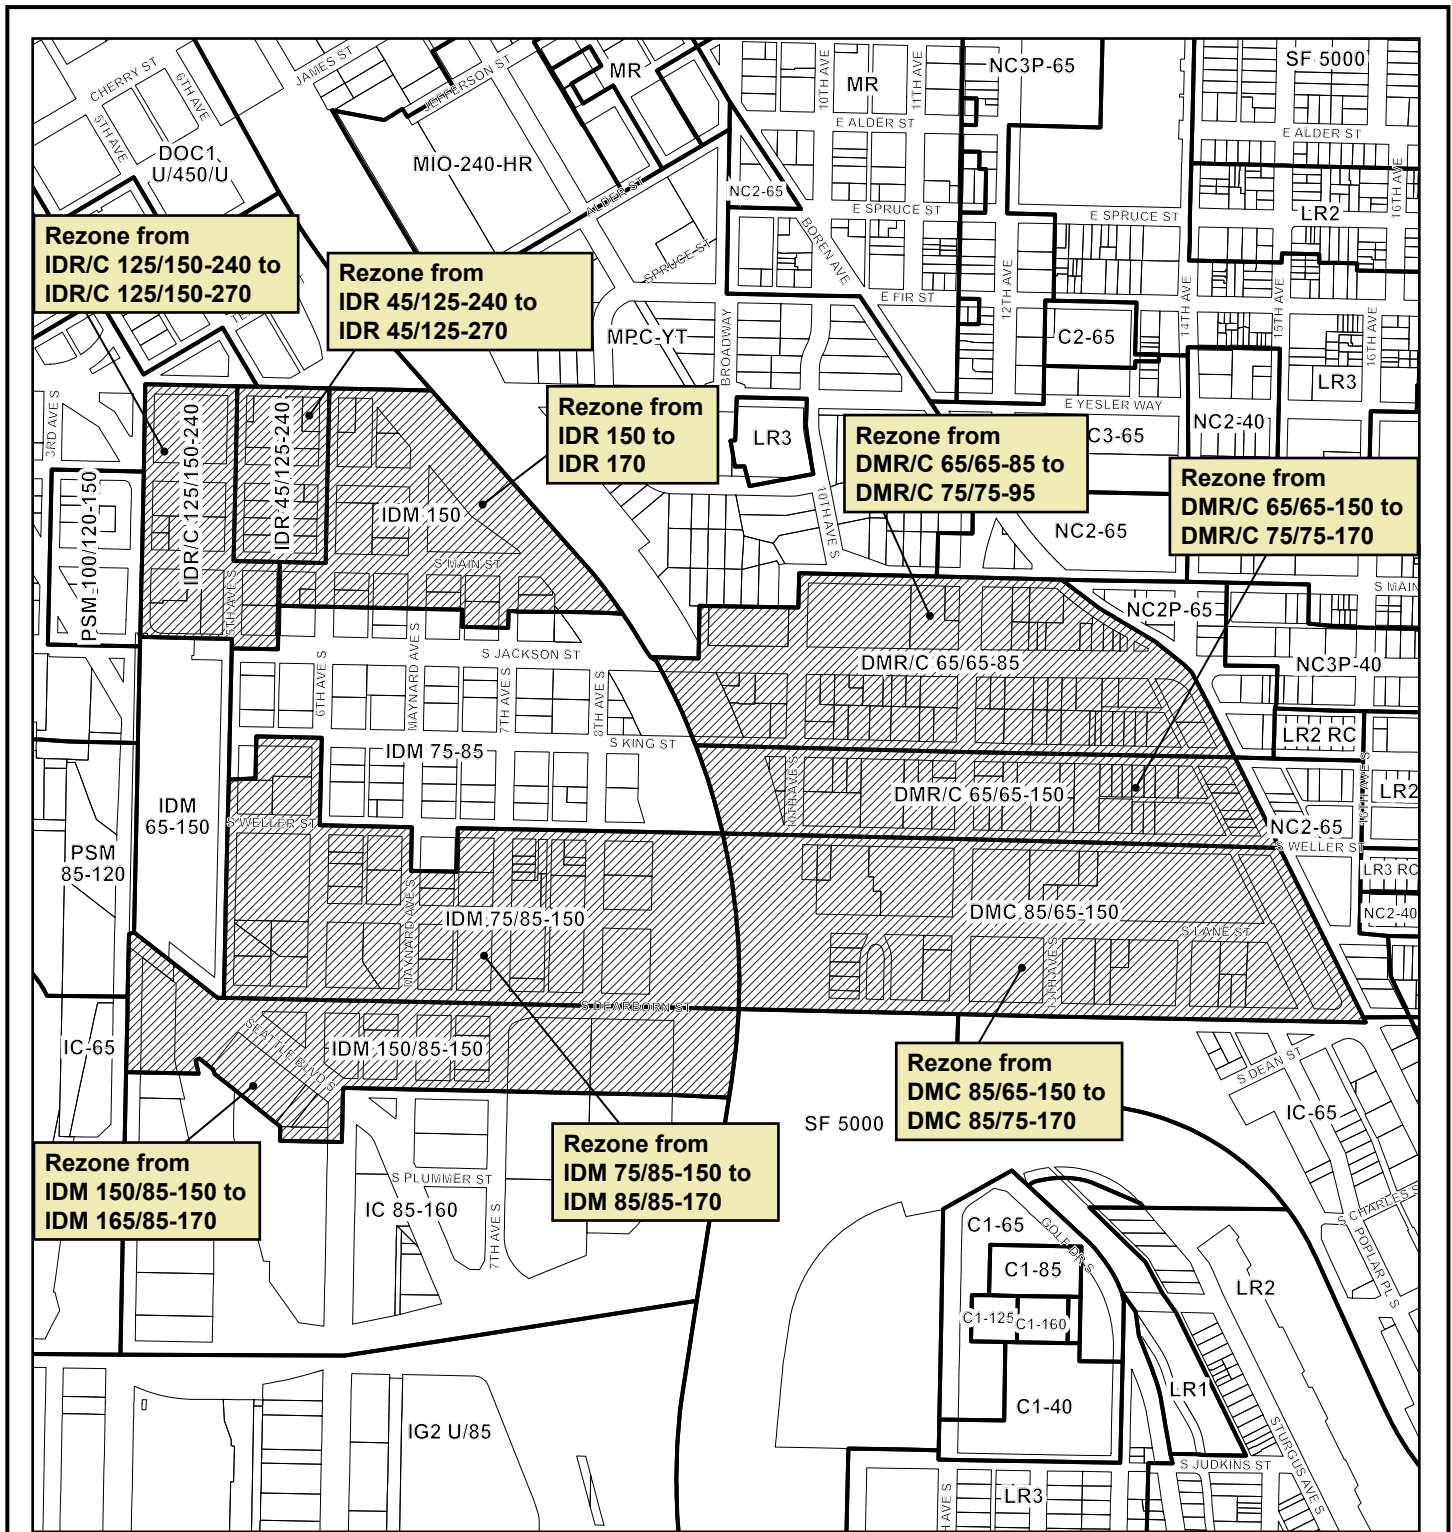

Exhibit A: Chinatown International District Rezone Map

Exhibit A: Chinatown-
International District
Rezone Map

No warranties of any sort, including accuracy, fitness, or merchantability accompany this product. Copyright 2015, All Rights Reserved, City of Seattle. Prepared February 8, 2017, by OPCD.