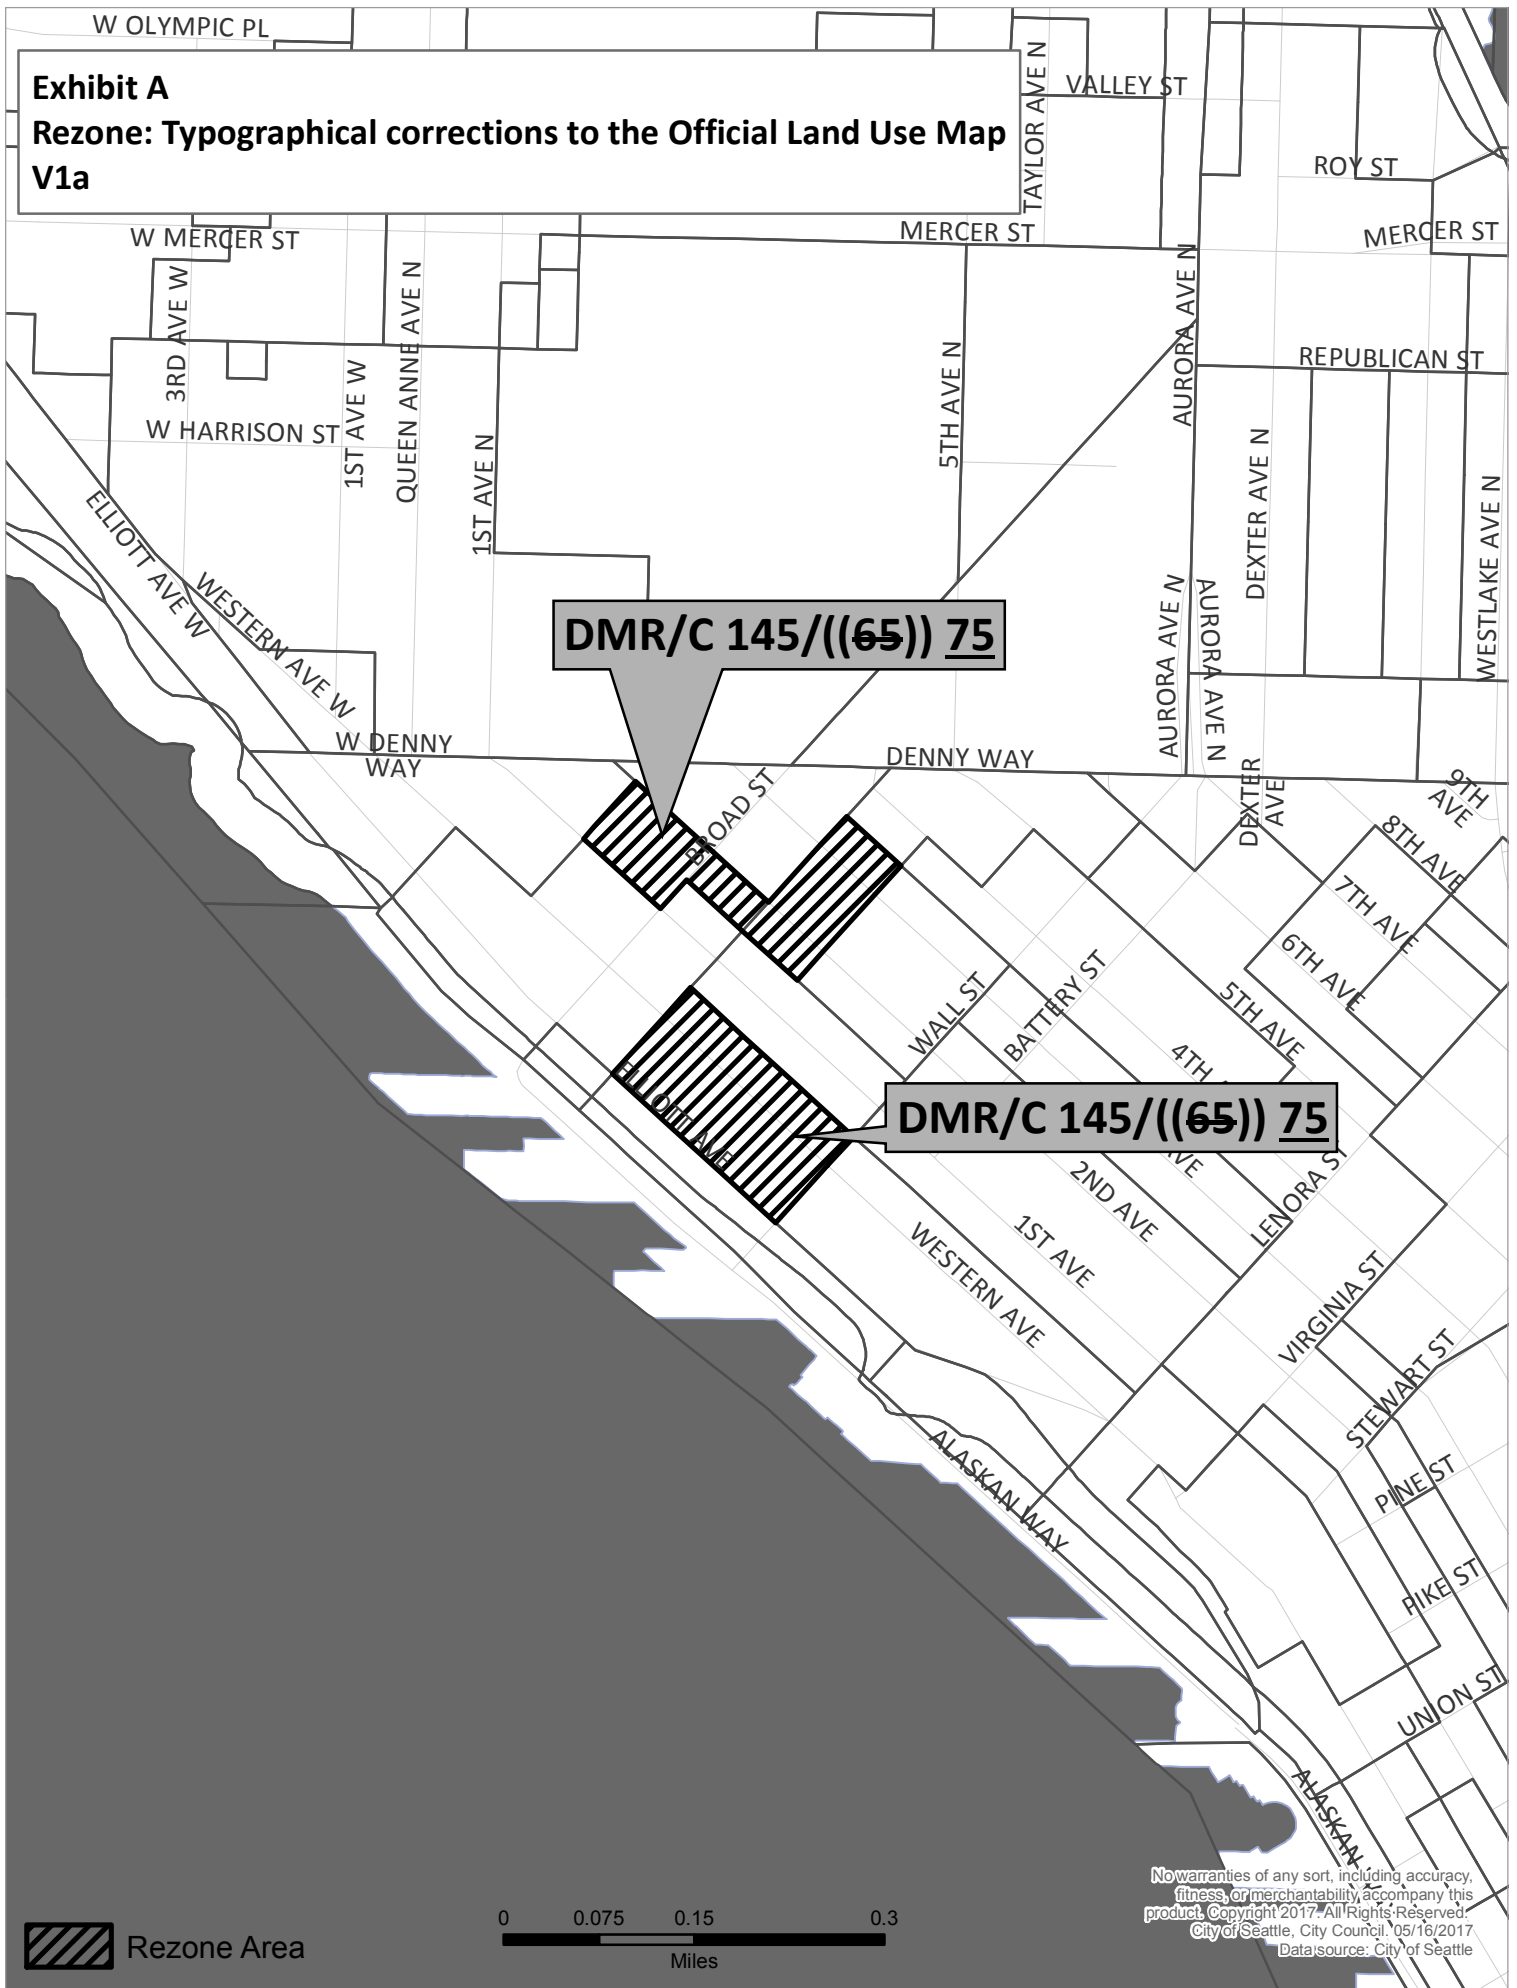

Exhibit A

Rezone: Typographical corrections to the Official Land Use Map V1a

DMR/C 145/((65)) 75

DMR/C 145/((65)) 75

 Rezone Area

No warranties of any sort, including accuracy, fitness, or merchantability, accompany this product. Copyright 2017. All Rights Reserved. City of Seattle, City Council, 05/16/2017. Data source: City of Seattle