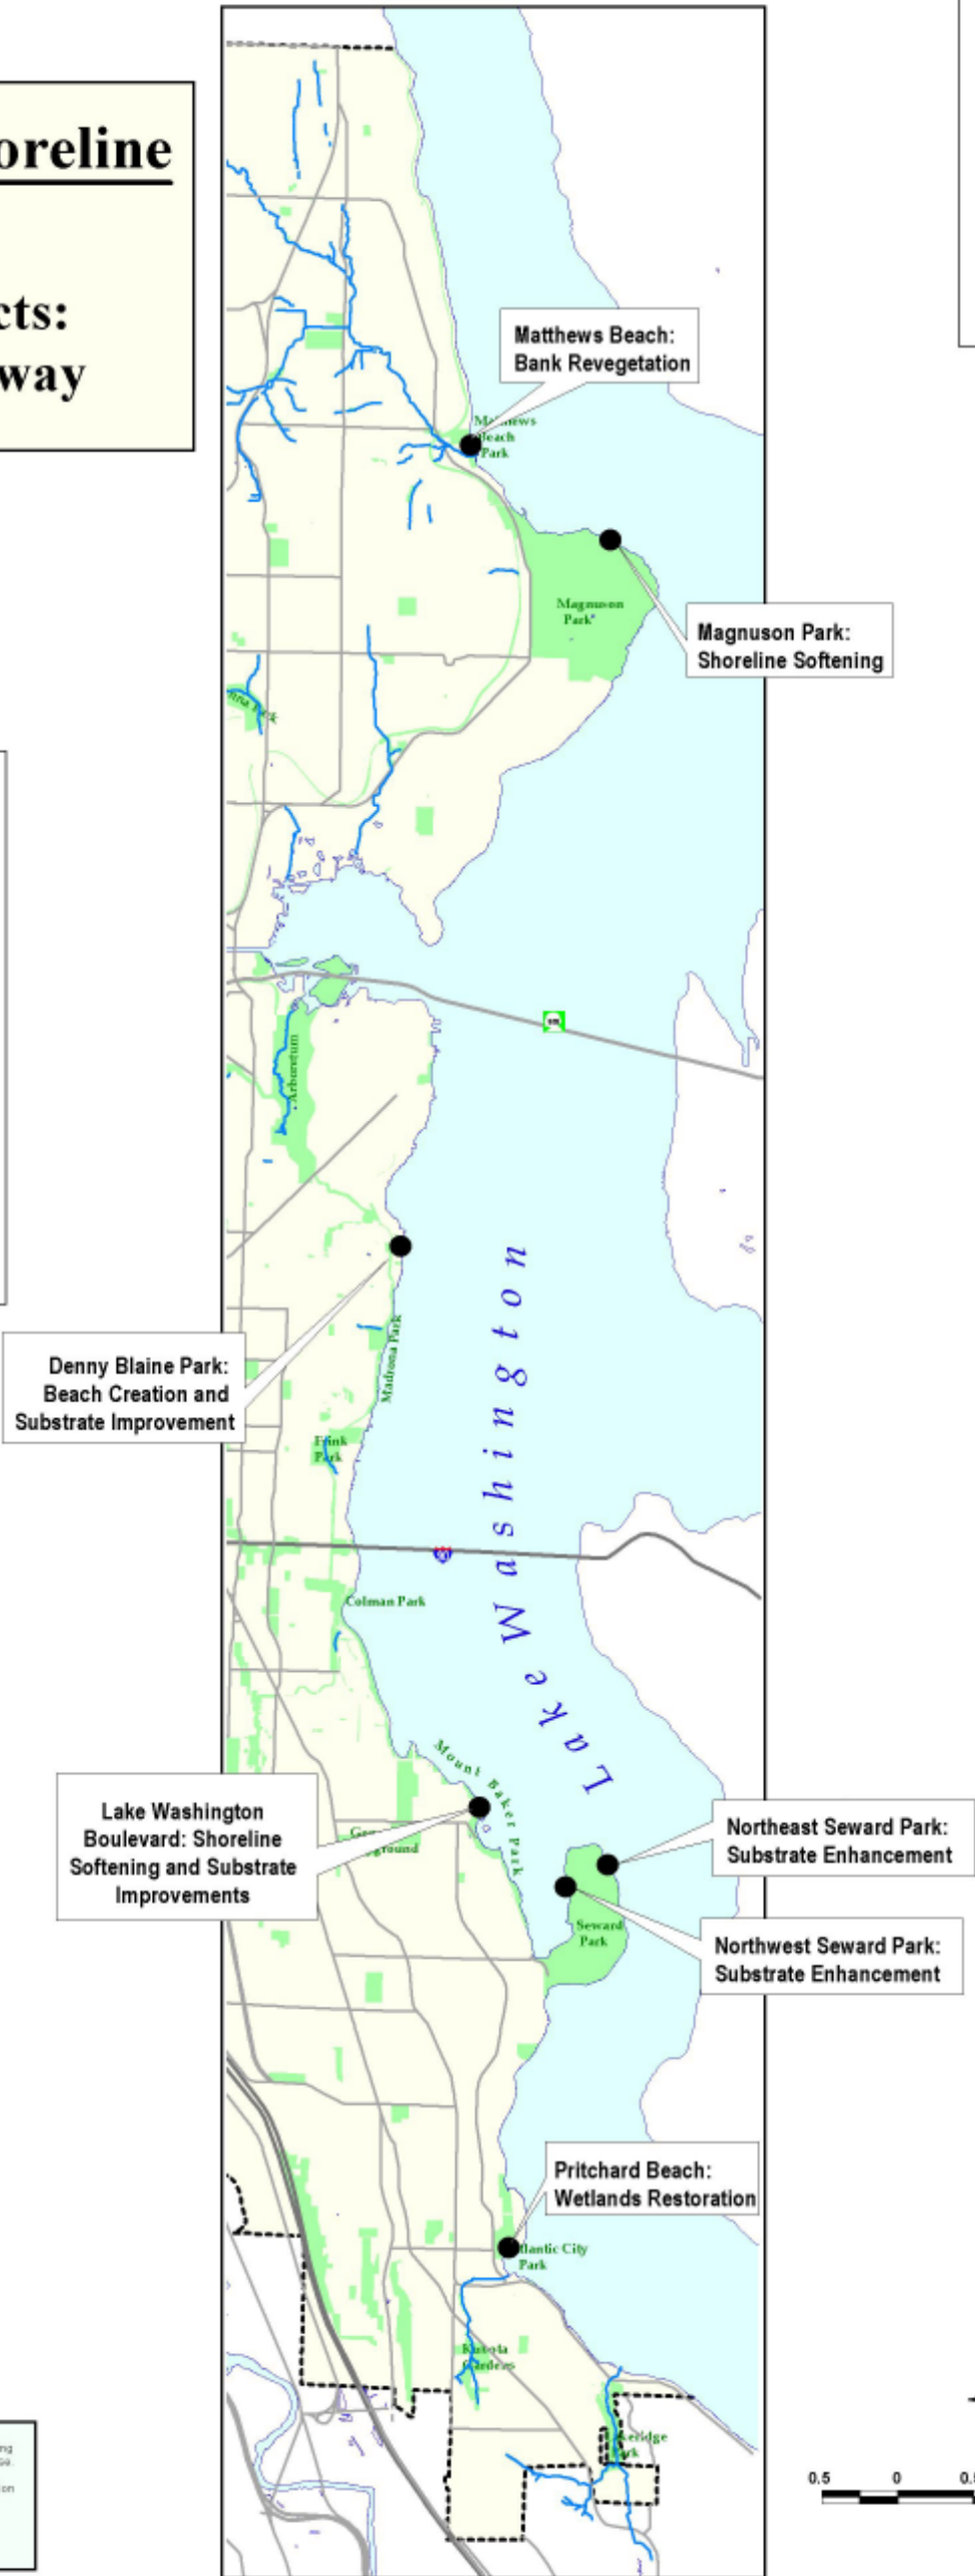

Lake Washington Shoreline

Salmon Habitat Improvement Projects: Completed or Underway

Lake Washington Shoreline
Habitat Improvement Projects
Figure

Produced by The City of Seattle, Geographic Information Systems Section, Seattle Public Utilities.
March 28, 2001
© The City of Seattle, 2001. All rights reserved.
E:\sp\sa\habitatlake_wash_newver.apr

No guarantee of any sort implied, including accuracy, completeness, or fitness for use.
Projects include acquisition and restoration of shoreline properties, and any in-channel work since 1990.