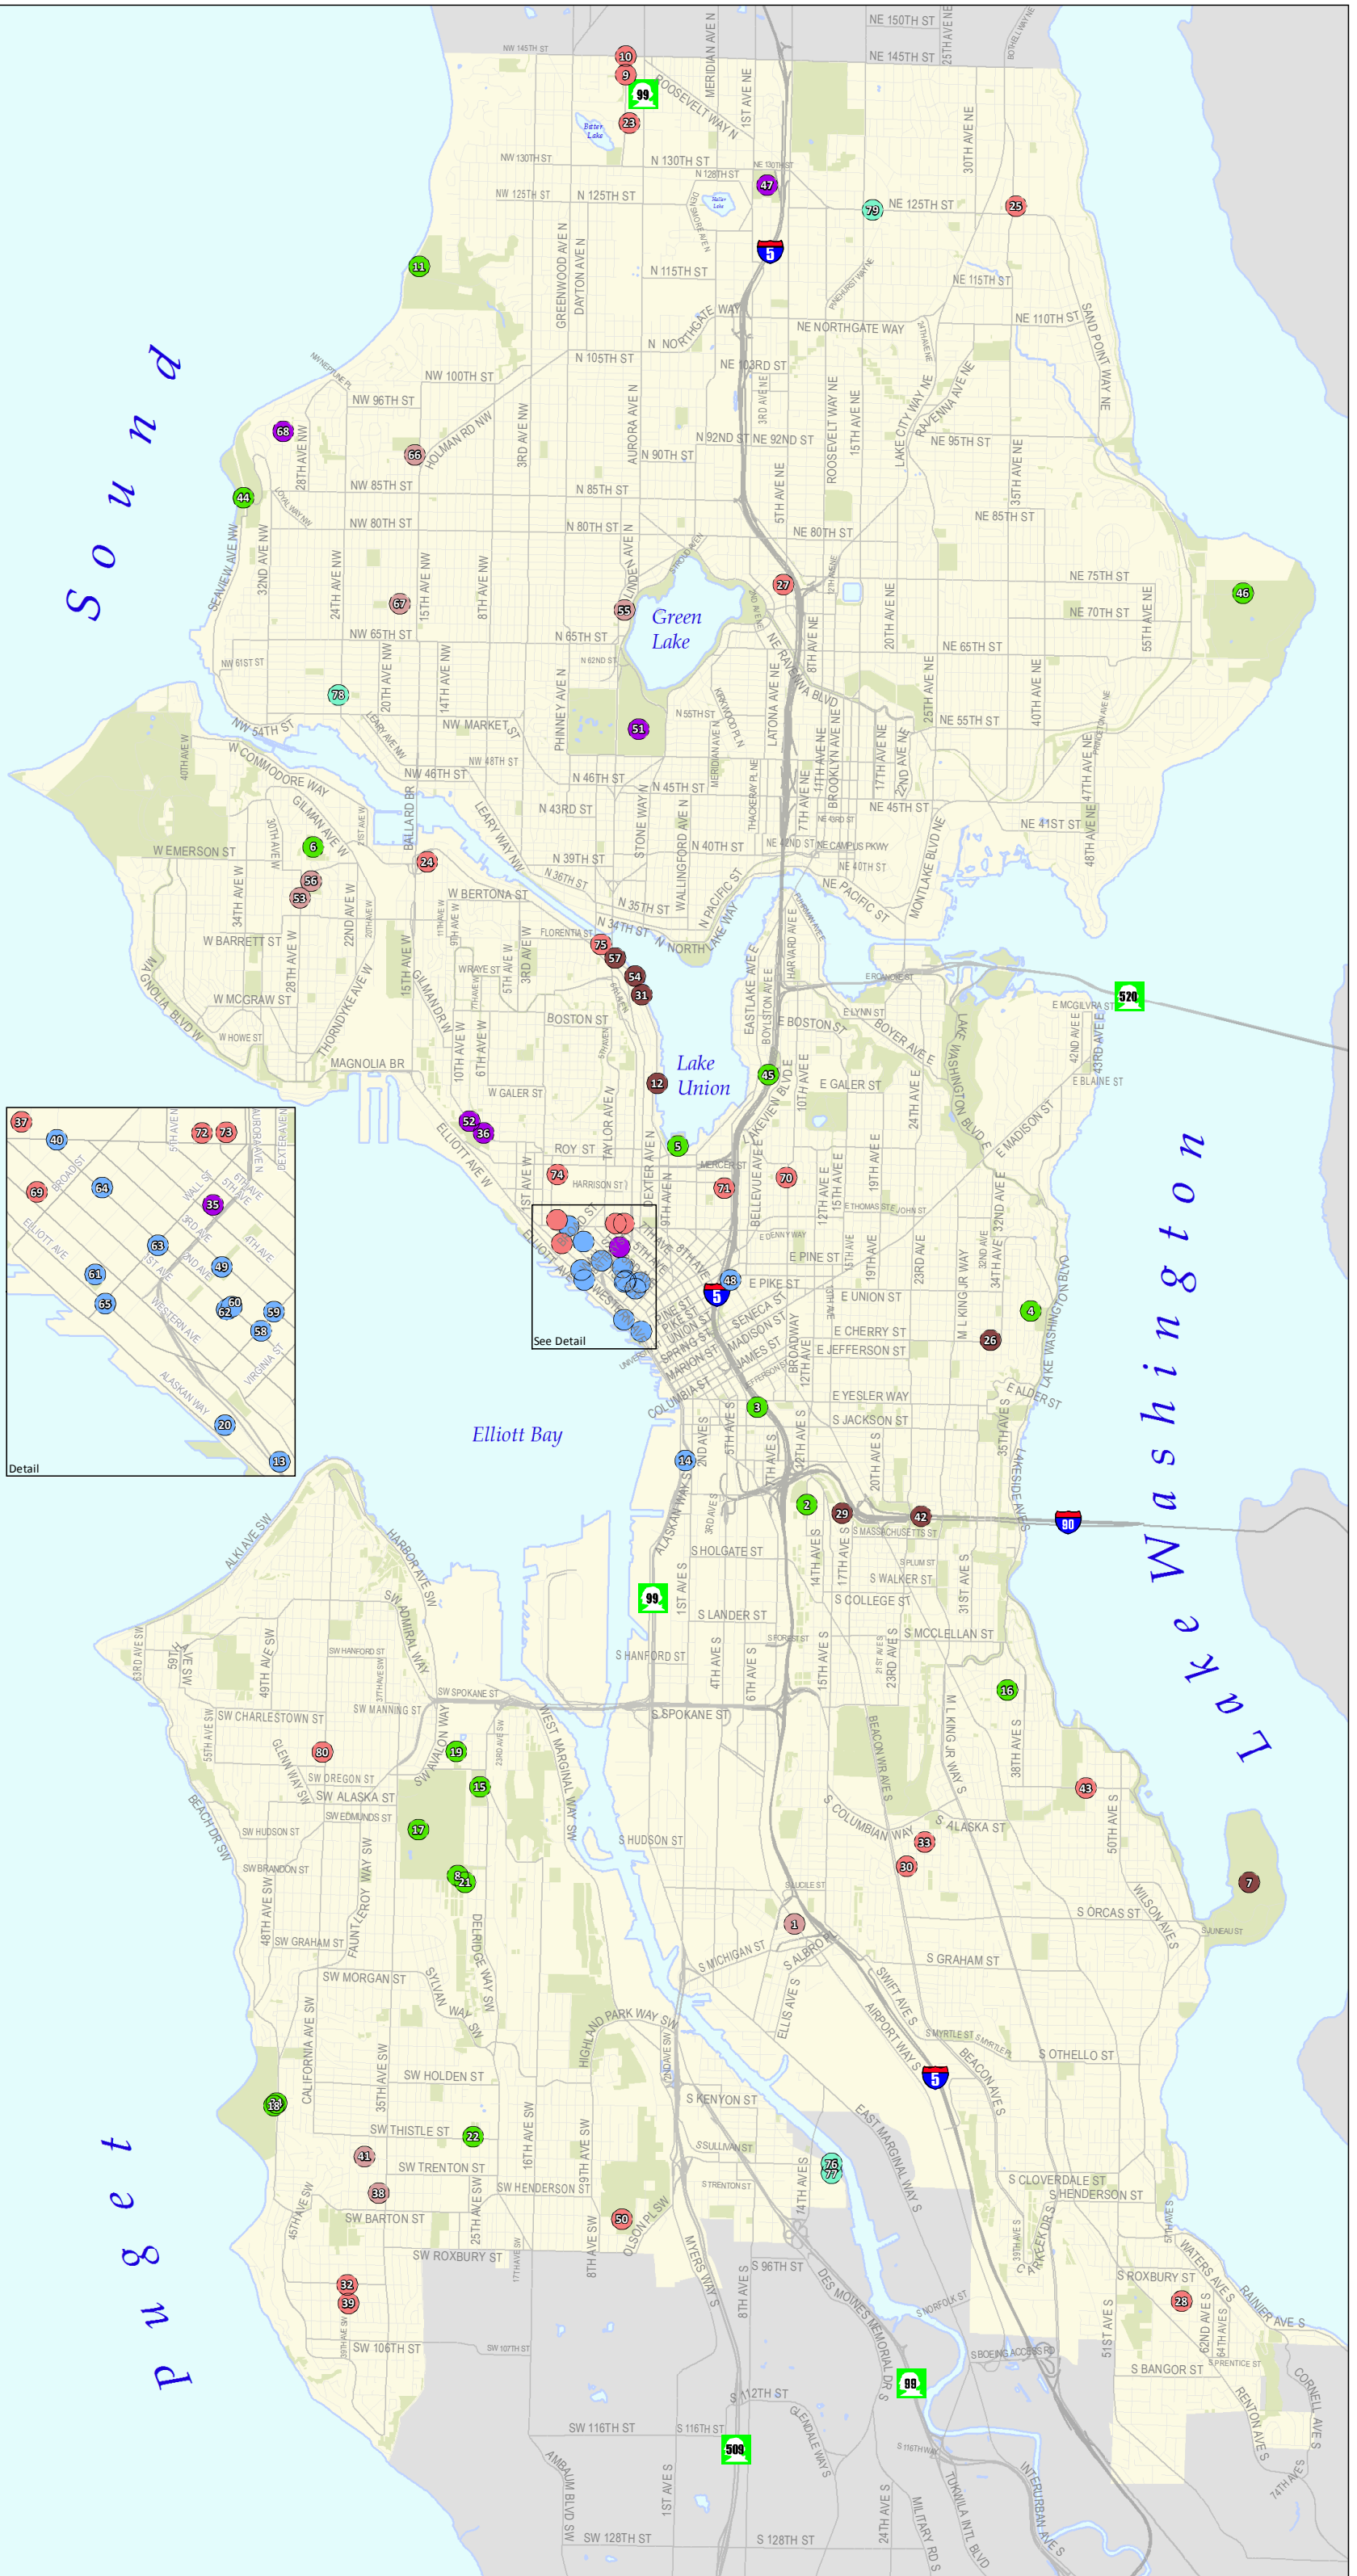

Mutt Mitt Locations

Weekly - Customer Service

Monthly - Customer Service

2 Months - Customer Service

M.I.D.

Parks

Seattle Conservation Corp

Self-supplied

ID	Site Name
1	5913 Airport Way S
2	Dr. Jose Rizal Park
3	Kobe Park
4	Madrona Park
5	Center for Wooden Boats
6	Lawton Park
7	Seward Park
8	Greg Davis
9	N 143rd St & Linden Ave N
10	N 145th St & Linden Ave N
11	Piper's Creek Beach Area
12	Lake Union
13	Alaskan Way & Pike St
14	800 Alaskan Way S
15	Delridge Community Center
16	Mount Baker Park
17	Camp Long
18	Lincoln Park
19	Longfellow Creek - Dragon Fly Area
20	1950 Alaskan Way
21	Longfellow Creek - Greg Davis Area
22	Longfellow Creek - Thistle Street
23	Linden Square Apartments
24	Wharfside Apartments
25	Spring Lake Apartments
26	32nd Ave & E Cherry St
27	Maple Leaf Apartments
28	Fred Hutchinson Playground
29	1329 Sturgis Ave S
30	24th Ave S & S Dawson St
31	2470 Westlake Ave N
32	3907 SW 100th St
33	2601 S Ferdinand St
34	Lincoln Park
35	Fountain Court Apts.
36	Skyline House
37	Bernard Apts.
38	9000 36th Ave SW
39	10201 39th Ave SW
40	2nd Ave & Denny Way
41	3710 SW Cloverdale St
42	Blue Dog Pond
43	Genesee
44	Golden Gardens
45	I-5 Colonnade Park
46	Magnuson Park
47	Northacres Park
48	Plymouth Pillars Park
49	Regrade Park
50	Westcrest Park
51	Woodland Park
52	Lower Kinnear
53	Magnolia Manor
54	2542 Westlake Ave N
55	919 N 70th St
56	Maggie Apartments
57	2764 Westlake Ave N
58	2nd Ave & Lenora St
59	3rd Ave & Lenora St - NW
60	2nd Ave & Bell St - E
61	Vine St & Western Ave
62	2nd Ave & Bell St - NW
63	2nd Ave & Wall St - SW
64	2nd Ave & Clay St - SW
65	Elliott Ave & Wall St - SE
66	8783 15th Ave NW
67	7003 17th Ave NW
68	NW 93rd St & 31st Ave NW
69	Audrey Apartments
70	Joule Apartments
71	Cairn Apartments
72	Taylor Apartments
73	Annaliese Apartments
74	Expo Apartments
75	Blue North
76	17th Ave S & Dallas Ave S
77	17th Ave S & S Donovan St
78	5711 24th Ave NW
79	NE 125th St & 16th Ave NE
80	Tilden School