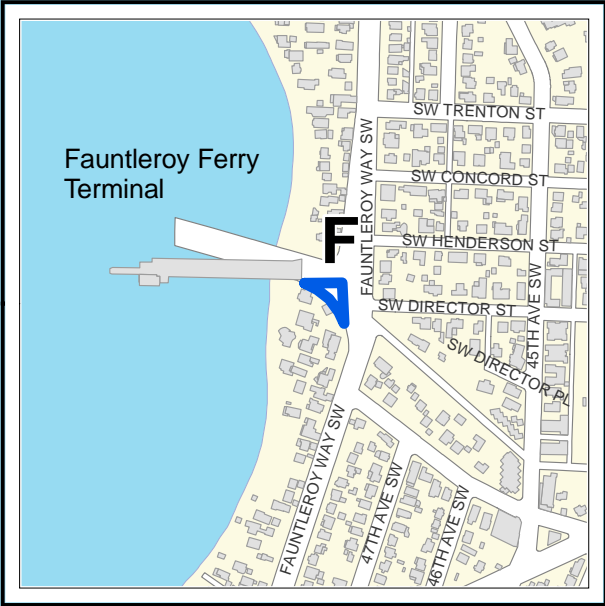

# Where Can Carpoolers Park?

### CARPOOL PARKING LOCATIONS

- 6AM-7PM
- 7AM-9AM
- 7AM-10AM
- 8AM-10AM
- 3PM-7AM

©2008, THE CITY OF SEATTLE.  
 All rights reserved. Produced by the  
 Seattle Department of Transportation.  
 No warranties of any sort, including accuracy, fitness  
 or merchantability, accompany this product.  
 Coordinate System: State Plane,  
 NAD83-91, Washington, North Zone  
 PLOT DATE : 2/1/09  
 SDOT GIS  
 J:/GIS/GIS Projects/Carpool Parking/Carpool\_parking.mxd