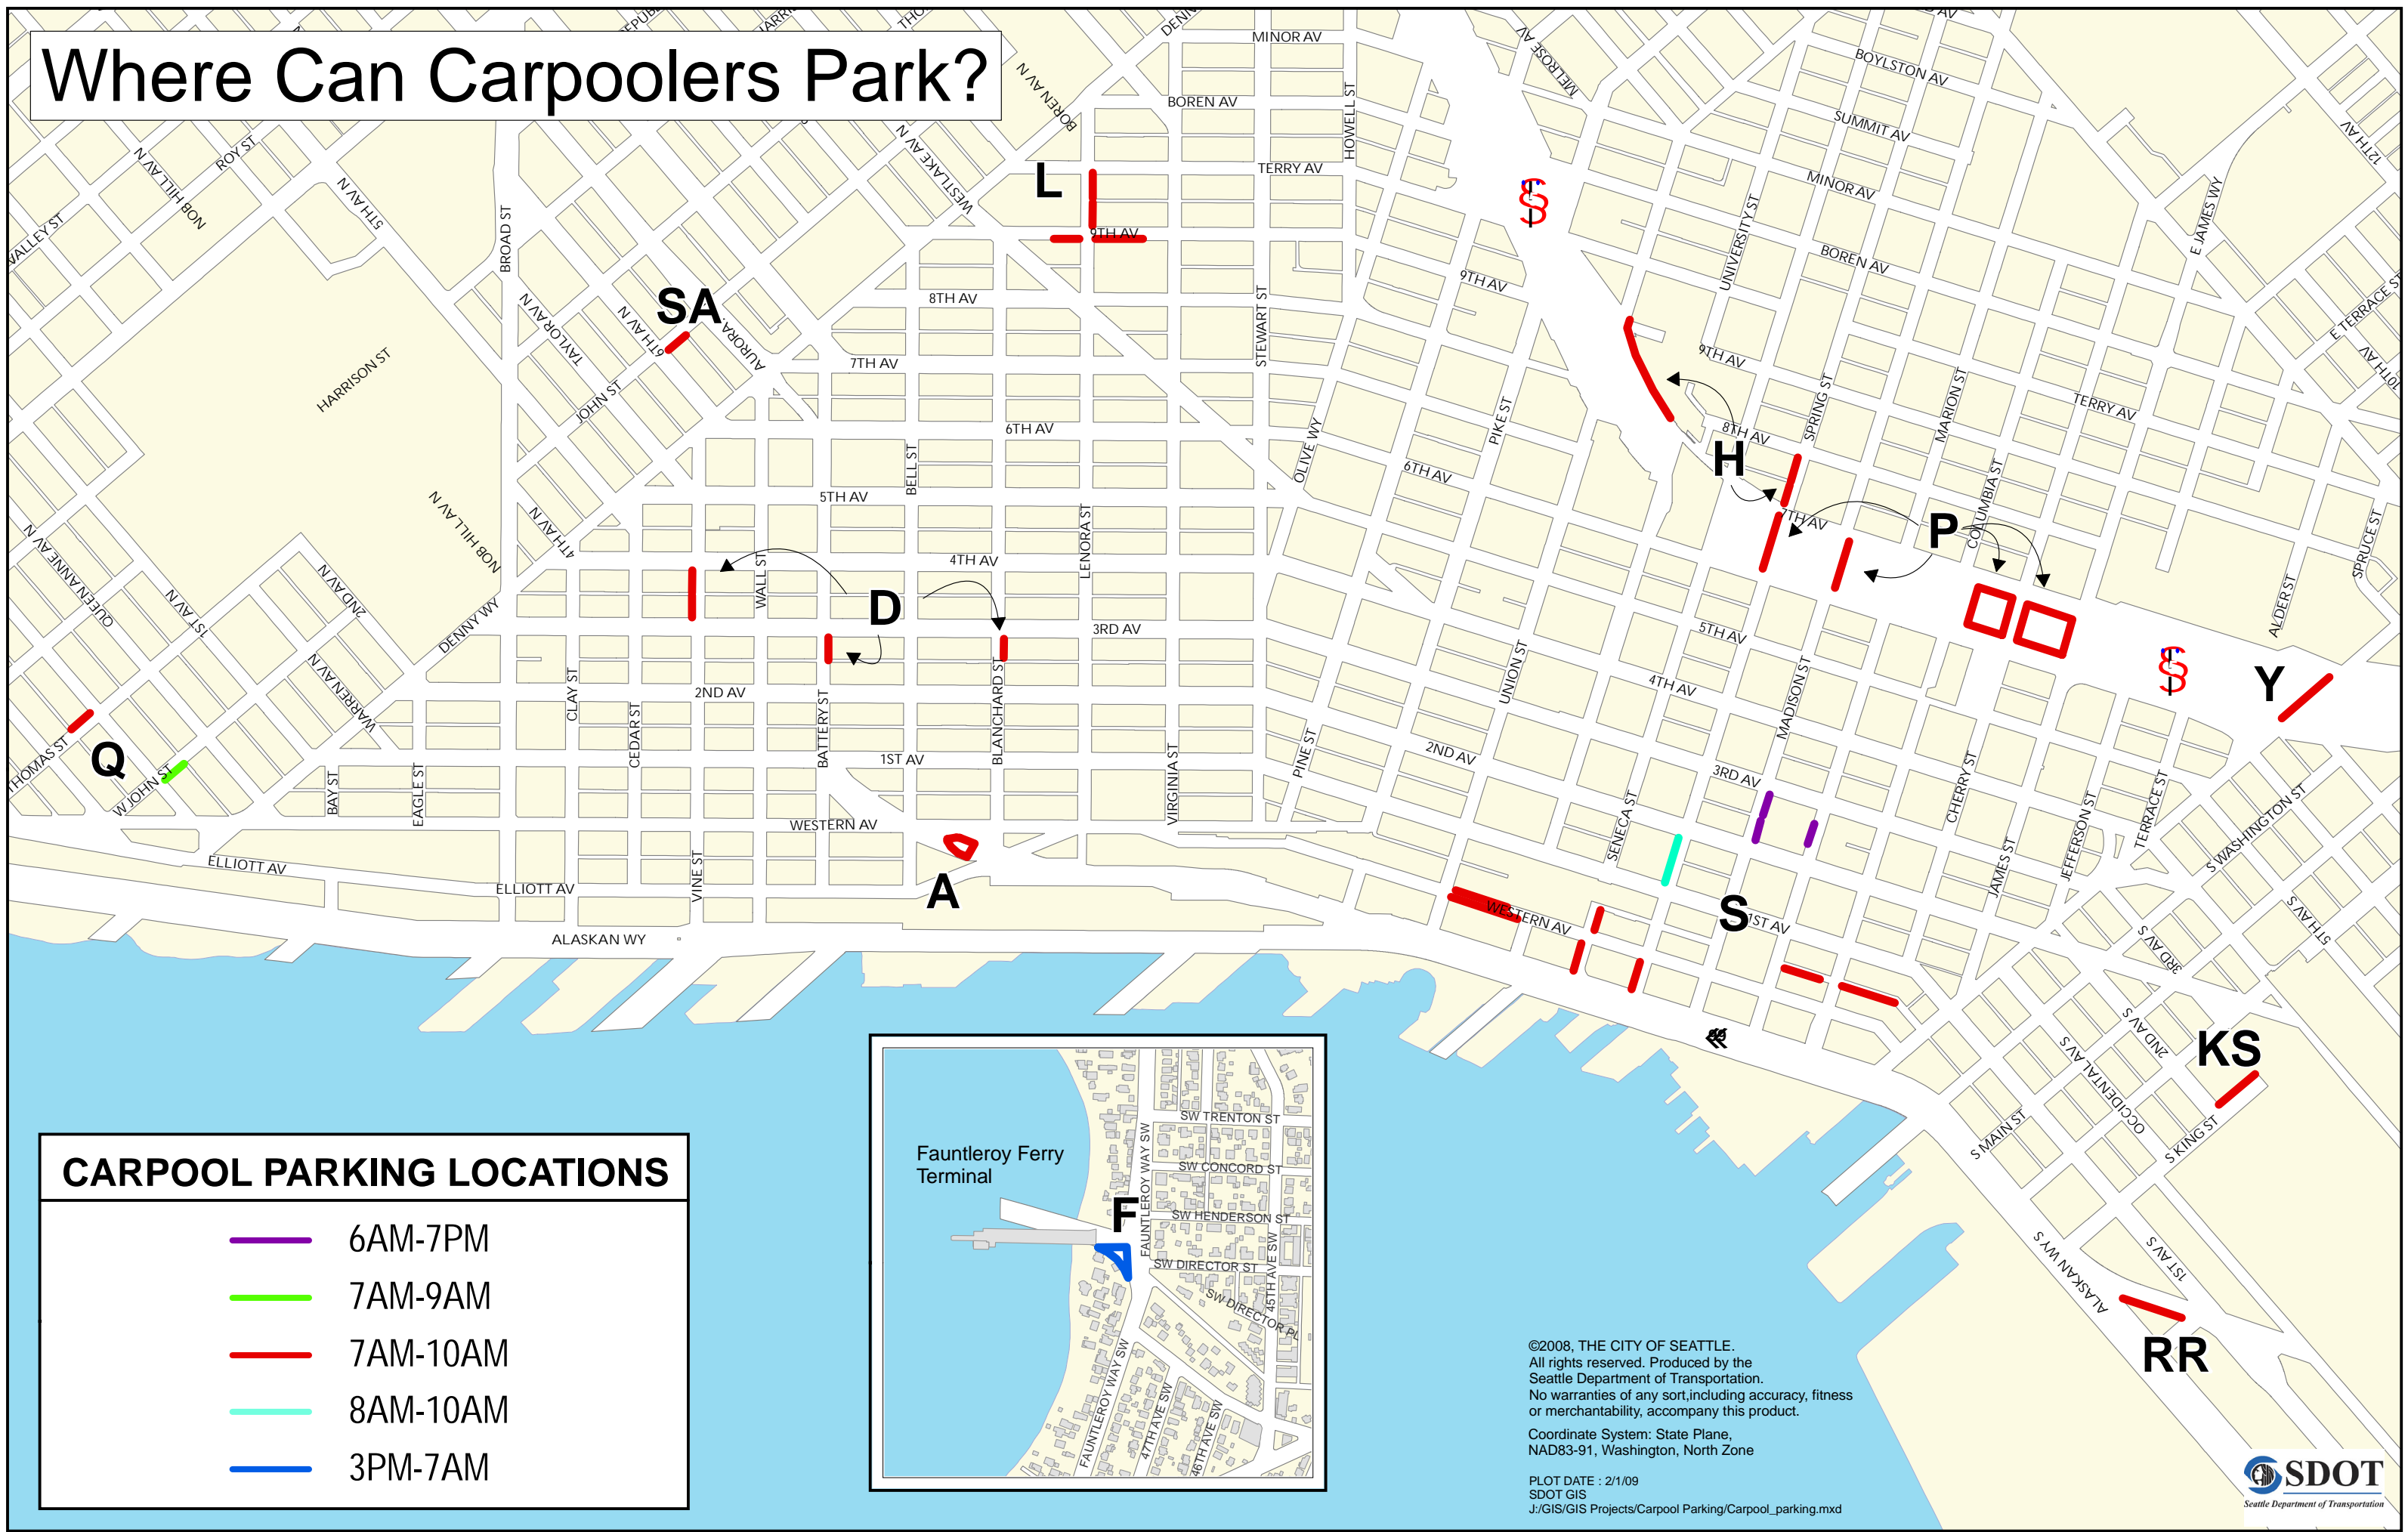

# Where Can Carpoolers Park?

### CARPOOL PARKING LOCATIONS

- 6AM-7PM
- 7AM-9AM
- 7AM-10AM
- 8AM-10AM
- 3PM-7AM

©2008, THE CITY OF SEATTLE.  
 All rights reserved. Produced by the  
 Seattle Department of Transportation.  
 No warranties of any sort, including accuracy, fitness  
 or merchantability, accompany this product.  
 Coordinate System: State Plane,  
 NAD83-91, Washington, North Zone  
 PLOT DATE : 2/1/09  
 SDOT GIS  
 J:/GIS/GIS Projects/Carpool Parking/Carpool\_parking.mxd