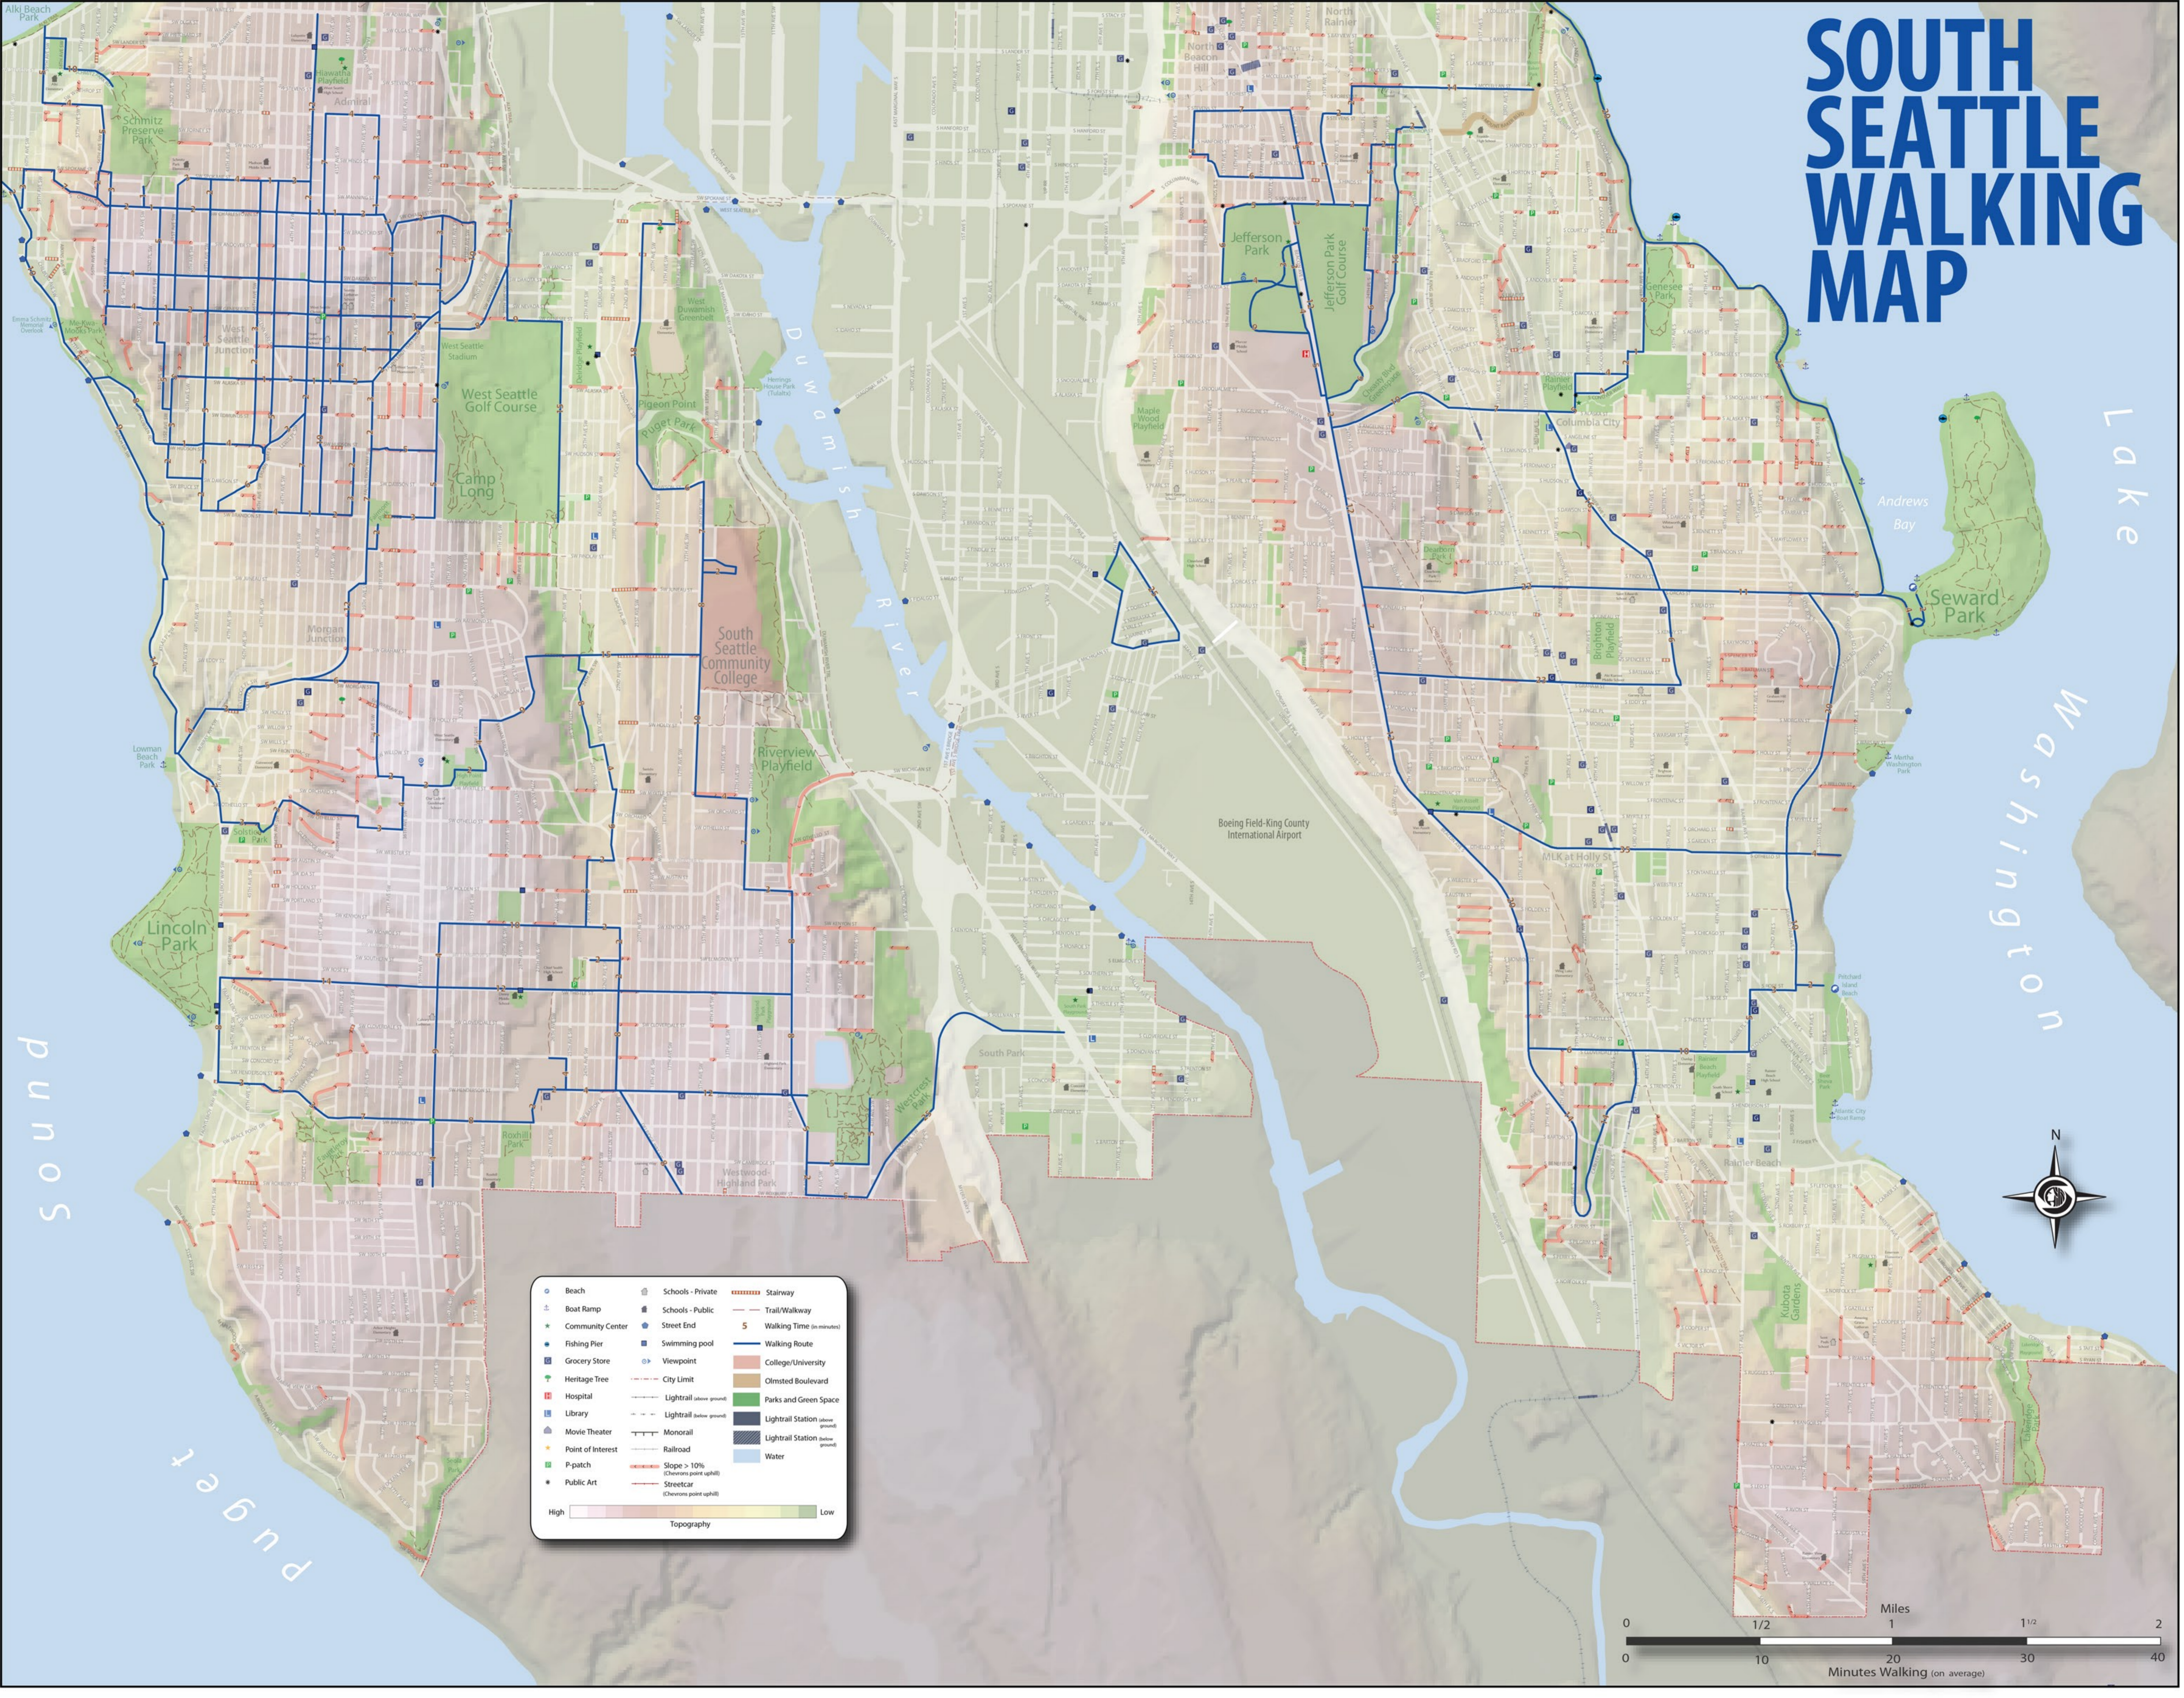

# SOUTH SEATTLE WALKING MAP

<p>High  Low</p> <p>Topography</p>		