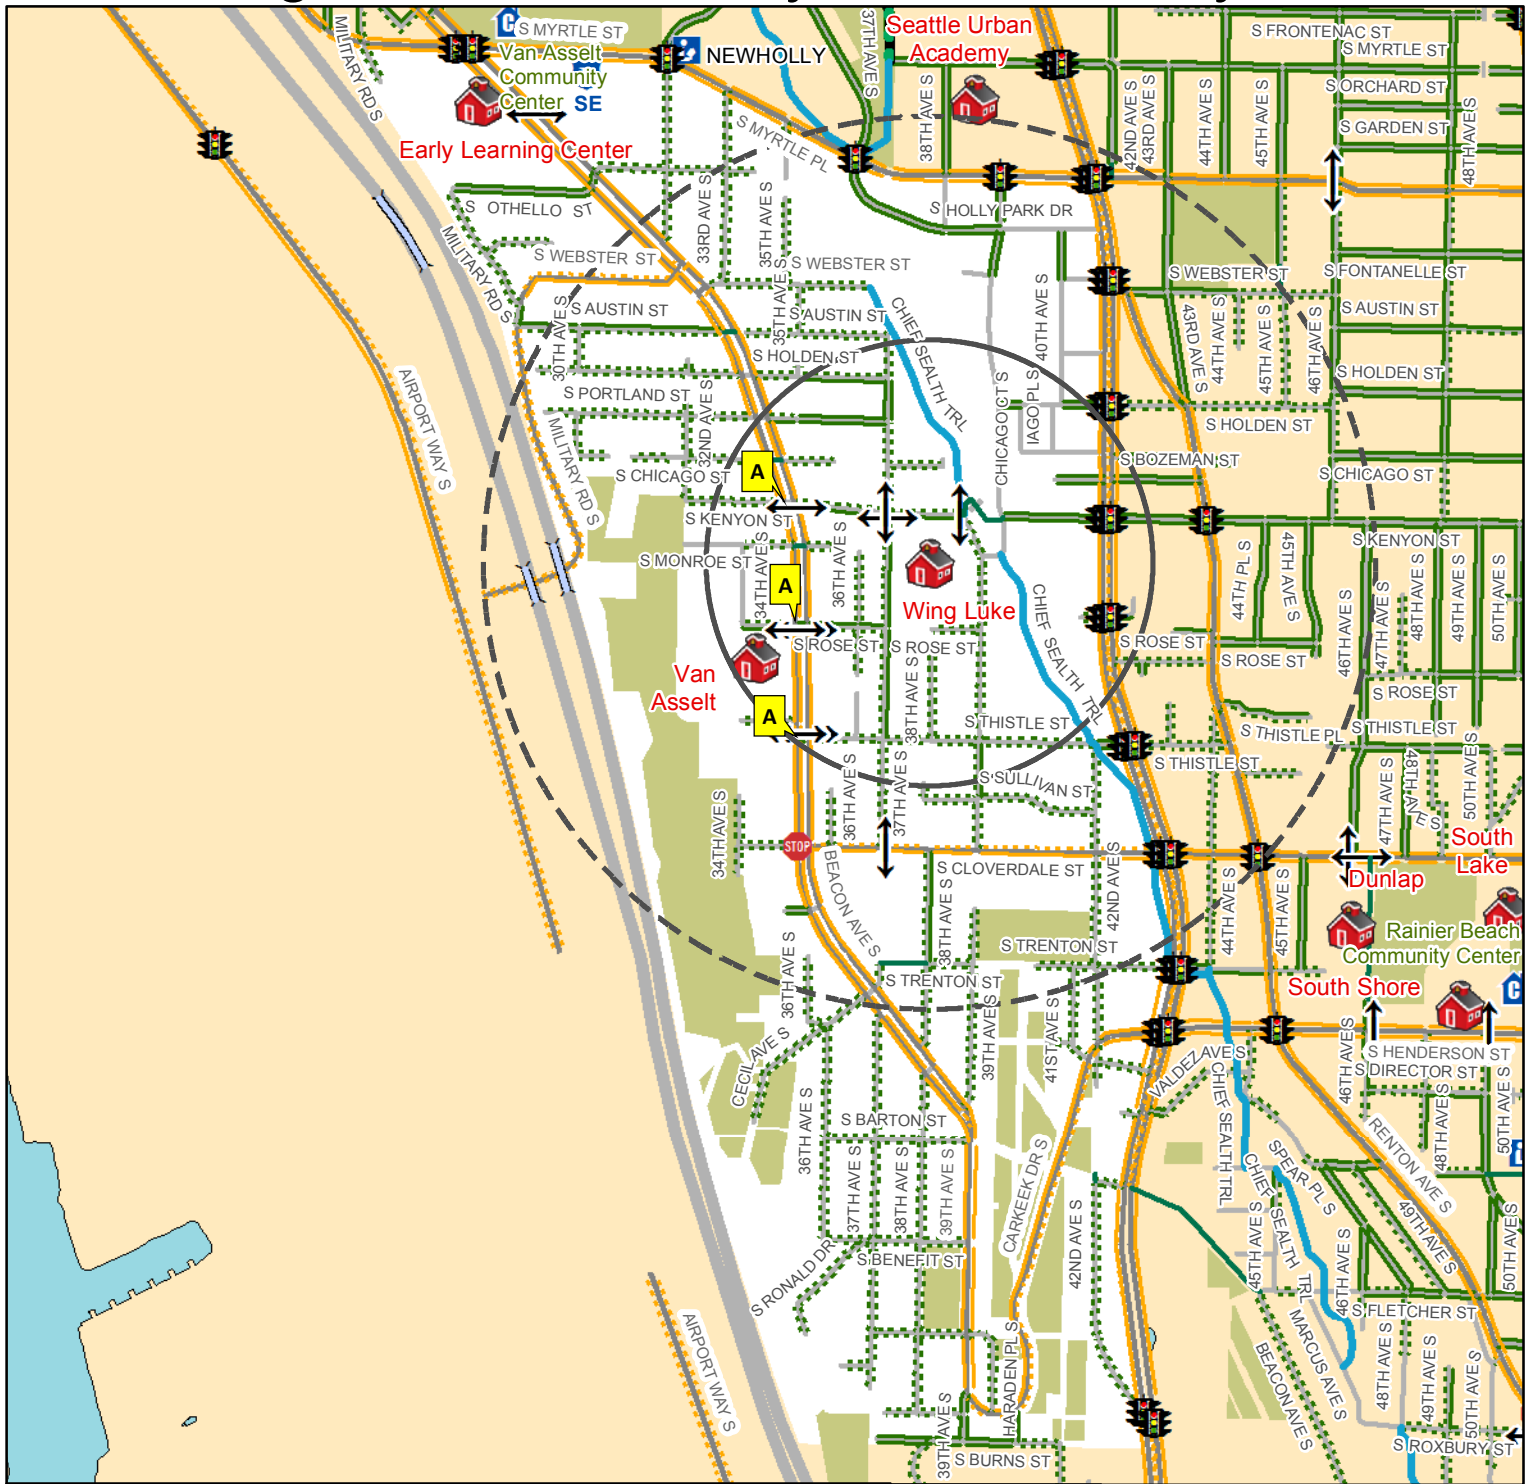

# Wing Luke Elementary - 3701 S Kenyon St

### Crossing Conditions

- Crossing Guard Assignment\*
- School Patrol\*
- Traffic Signals
- All Way Stop Intersection
- Crossing Beacon
- Designated School Crossing
- Bridge

### Walking and Biking Conditions

- 15-20 min walk, 10 min bike ride
- 10 min walk, 5 min bike ride
- Stairway
- Multi Use Path
- Neighborhood Greenway
- Protected Bike Lane
- Neighborhood Street with Sidewalk
- Neighborhood Street with no Sidewalk
- Busy Street with Sidewalk
- Busy Street with no Sidewalk (not recommended)

Coordinate System: State Plane, NAD83-91, Washington, North Zone  
 Orthophoto Source: Pictometry 2007

Plot Date : 7/25/2016  
 Author : lynchc  
 School\_Walking\_Maps\_16\_17

\* Crossing guard and school patrol locations are subject to change.