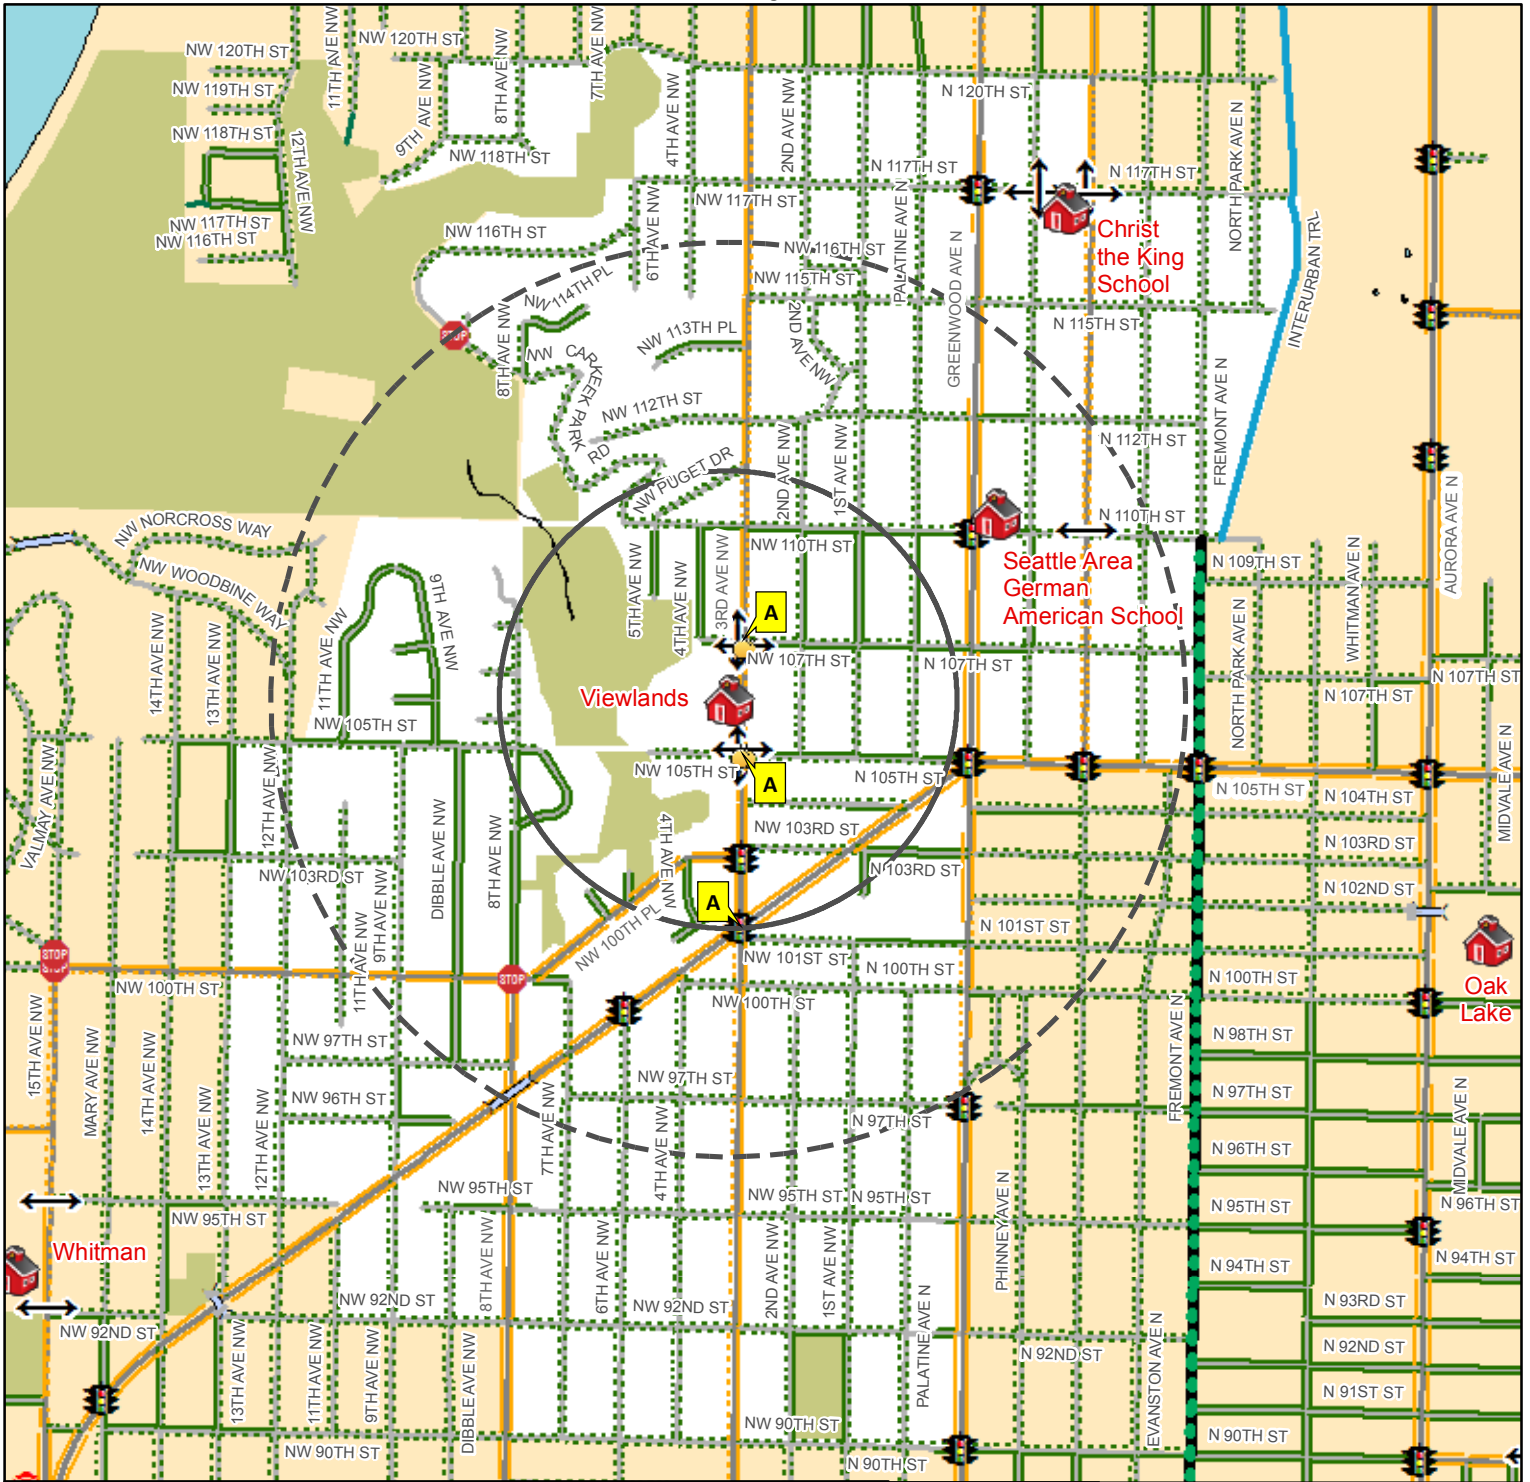

# Viewlands Elementary - 10525 3rd Ave NW

### Crossing Conditions

- Crossing Guard Assignment\*
- School Patrol\*
- Traffic Signals
- All Way Stop Intersection
- Crossing Beacon
- Designated School Crossing
- Bridge

### Walking and Biking Conditions

- 15-20 min walk, 10 min bike ride
- 10 min walk, 5 min bike ride
- Stairway
- Multi Use Path
- Neighborhood Greenway
- Protected Bike Lane
- Neighborhood Street with Sidewalk
- Neighborhood Street with no Sidewalk
- Busy Street with Sidewalk
- Busy Street with no Sidewalk (not recommended)

Coordinate System: State Plane, NAD83-91, Washington, North Zone  
 Orthophoto Source: Pictometry 2007

Plot Date : 8/22/2016  
 Author : rheada  
 School\_Walking\_Maps\_16\_17

\* Crossing guard and school patrol locations are subject to change.