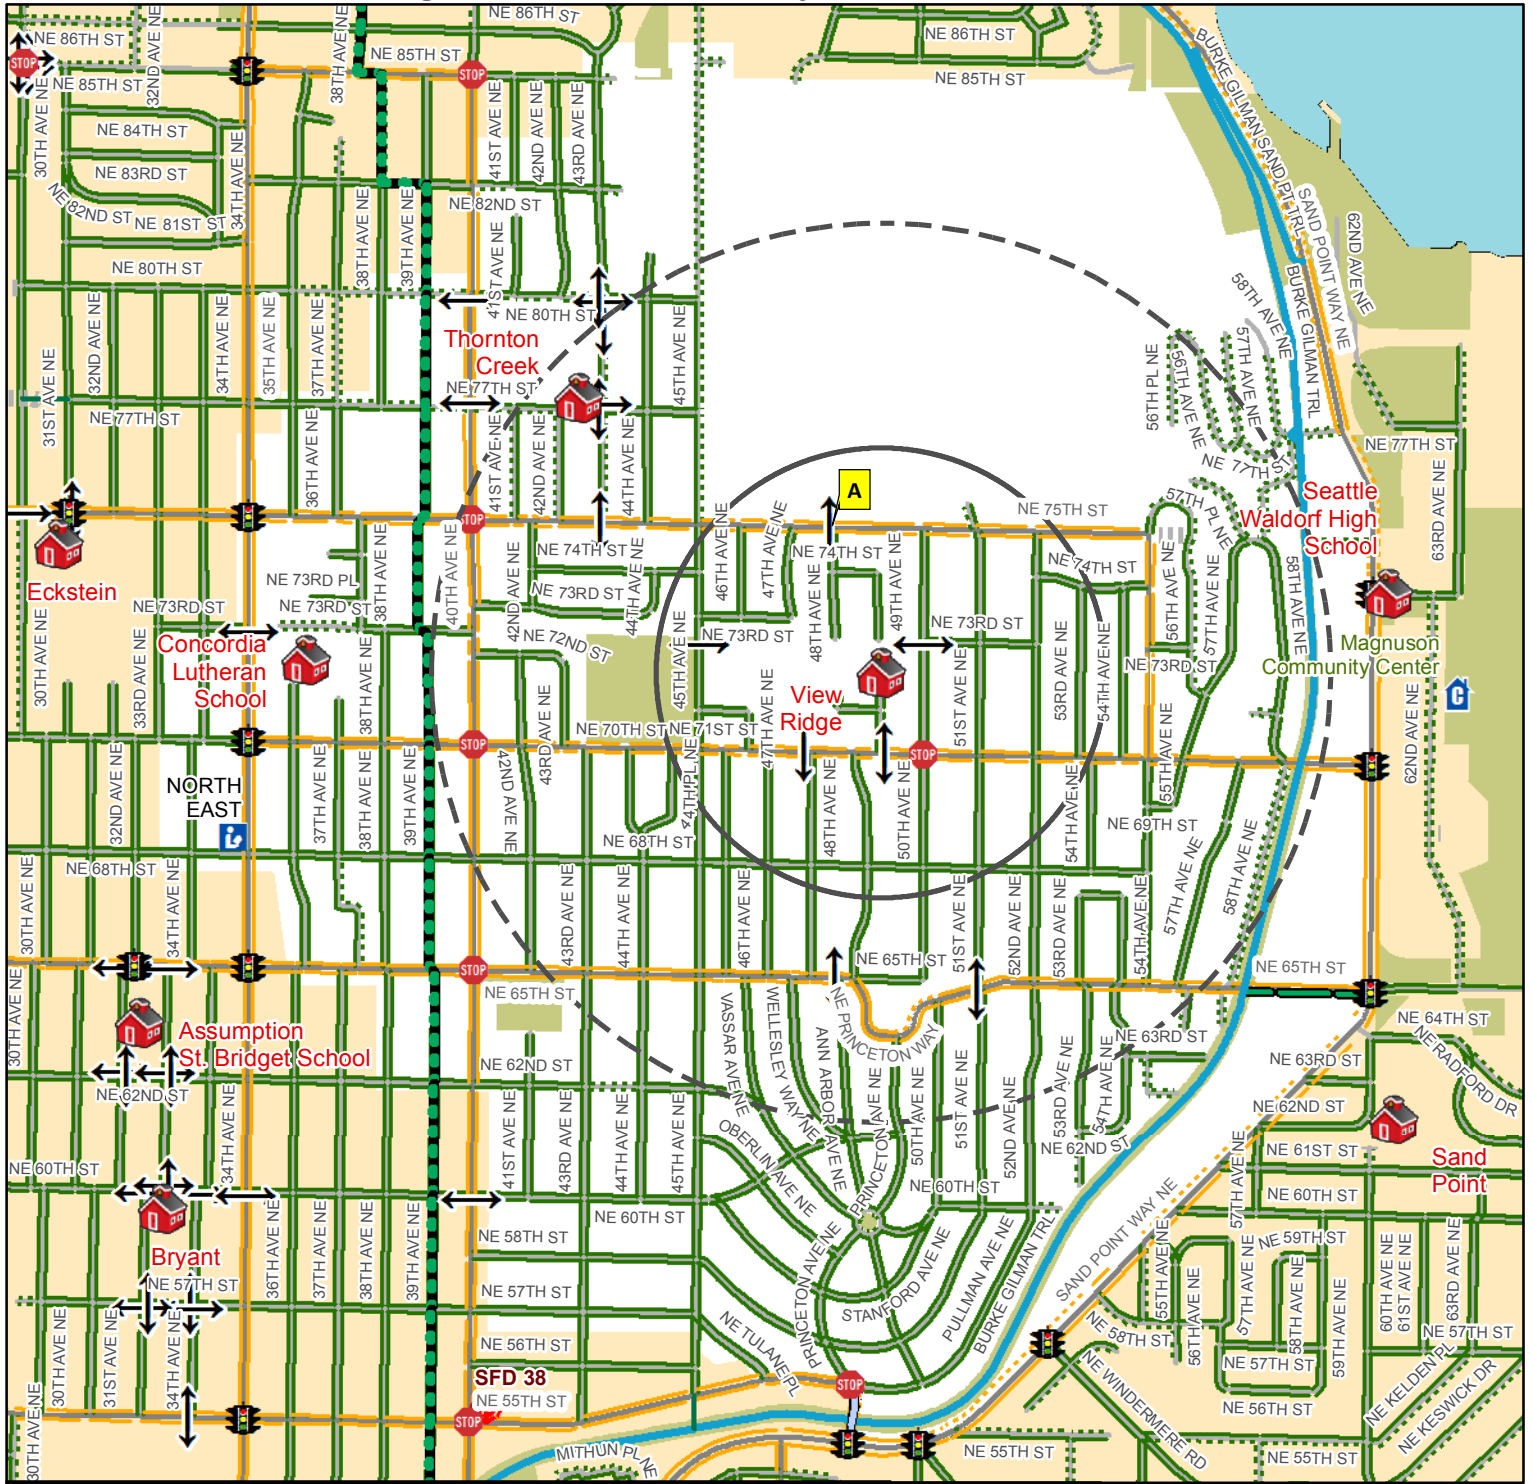

# View Ridge Elementary - 7047 50th Ave NE

### Crossing Conditions

- Crossing Guard Assignment\*
- School Patrol\*
- Traffic Signals
- All Way Stop Intersection
- Crossing Beacon
- Designated School Crossing
- Bridge

### Walking and Biking Conditions

- 15-20 min walk, 10 min bike ride
- 10 min walk, 5 min bike ride
- Stairway
- Multi Use Path
- Neighborhood Greenway
- Protected Bike Lane
- Neighborhood Street with Sidewalk
- Neighborhood Street with no Sidewalk
- Busy Street with Sidewalk
- Busy Street with no Sidewalk (not recommended)

Coordinate System: State Plane, NAD83-91, Washington, North Zone  
 Orthophoto Source: Pictometry 2007

Plot Date : 7/25/2016  
 Author : lynchc  
 School\_Walking\_Maps\_16\_17