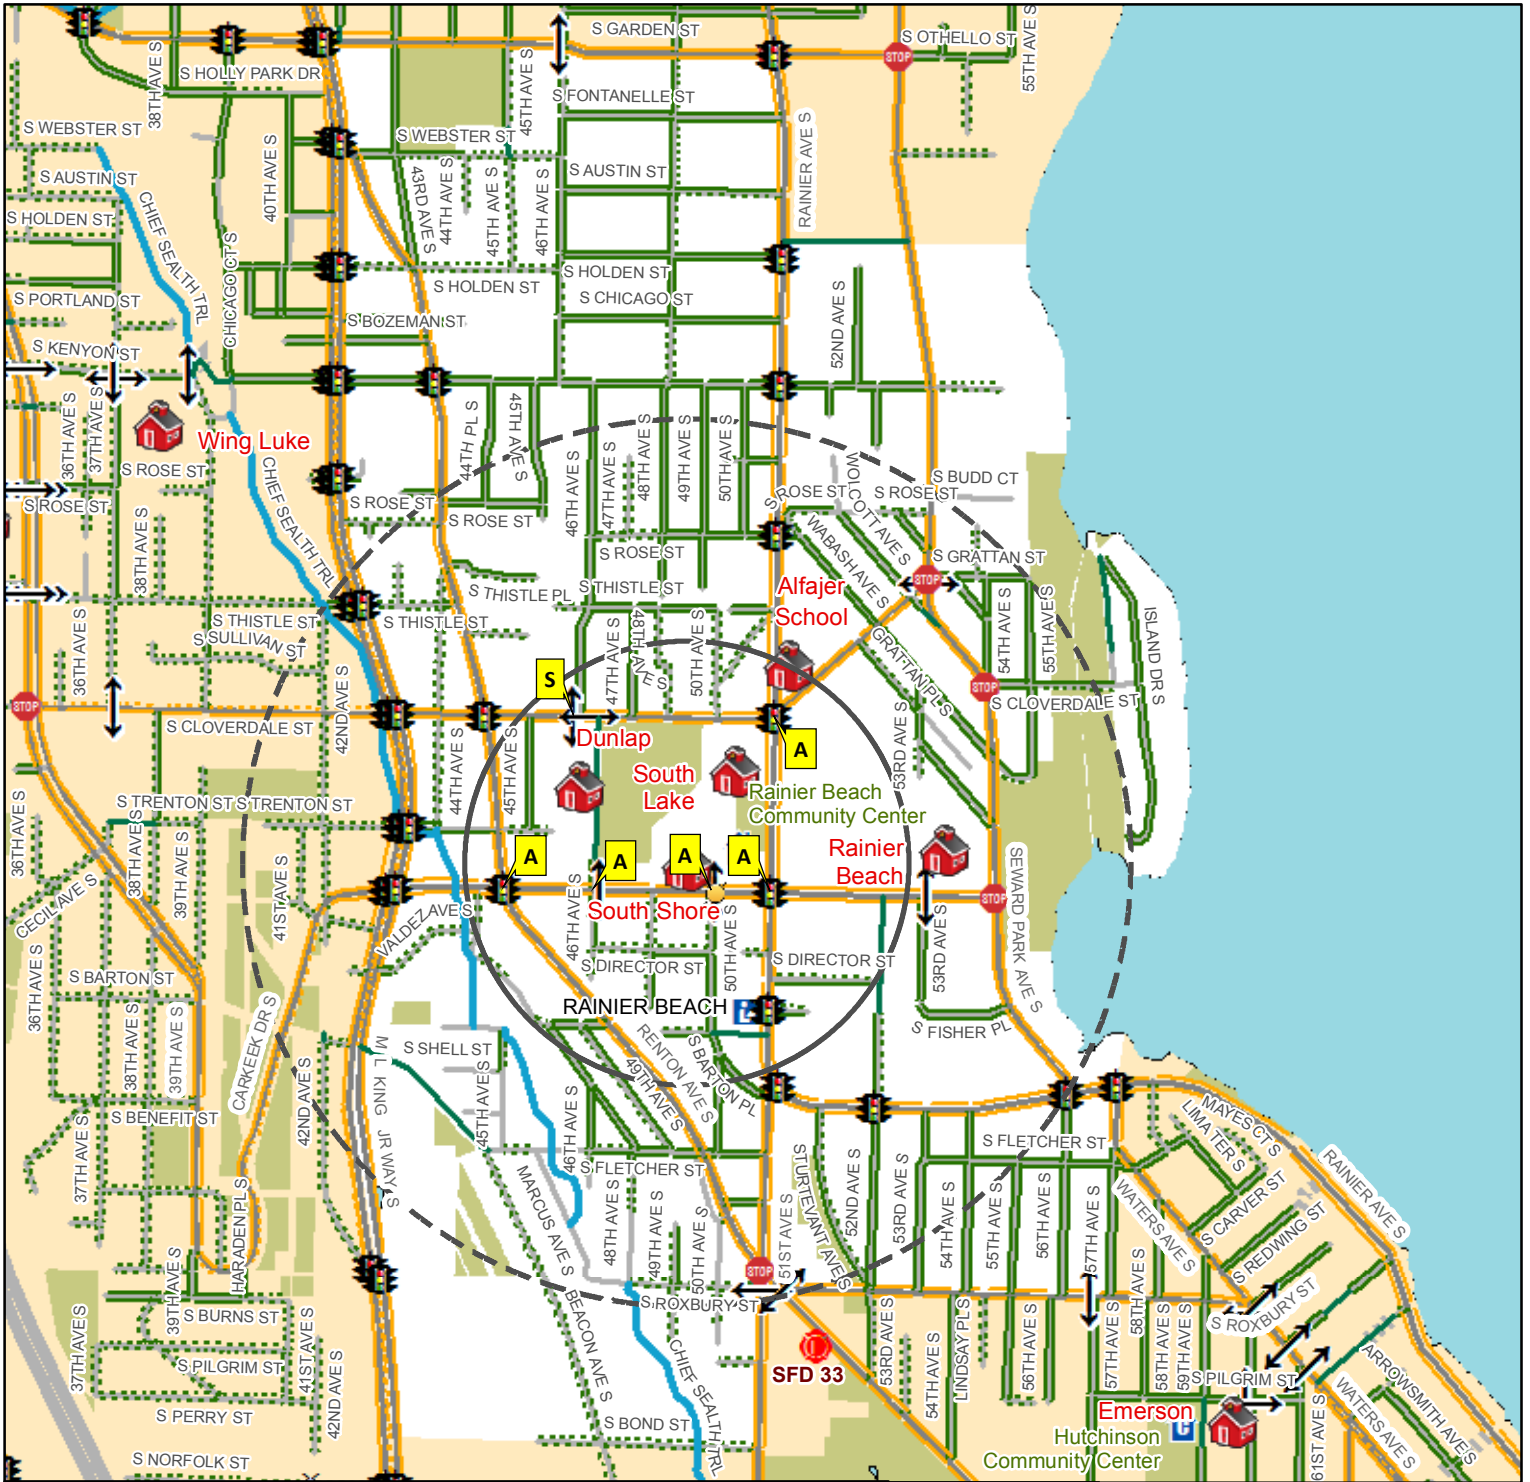

South Shore K-8 - 4800 S Henderson St

2016-2017 School Year

Crossing Conditions

- Crossing Guard Assignment*
- School Patrol*
- Traffic Signals
- All Way Stop Intersection
- Crossing Beacon
- Designated School Crossing
- Bridge

Walking and Biking Conditions

- 15-20 min walk, 10 min bike ride
- 10 min walk, 5 min bike ride
- Stairway
- Multi Use Path
- Neighborhood Greenway
- Protected Bike Lane
- Neighborhood Street with Sidewalk
- Neighborhood Street with no Sidewalk
- Busy Street with Sidewalk
- Busy Street with no Sidewalk (not recommended)

Community Facilities

- Community Center
- Library
- Police Station
- Fire Station
- Park

* Crossing guard and school patrol locations are subject to change.

©2012, THE CITY OF SEATTLE. All rights reserved. Produced by the Seattle Department of Transportation. No warranties of any sort, including accuracy, fitness or merchantability, accompany this product.

Coordinate System: State Plane, NAD83-91, Washington, North Zone
Orthophoto Source: Pictometry 2007

Plot Date : 8/18/2016
Author : rheada
School_Walking_Maps_16_17