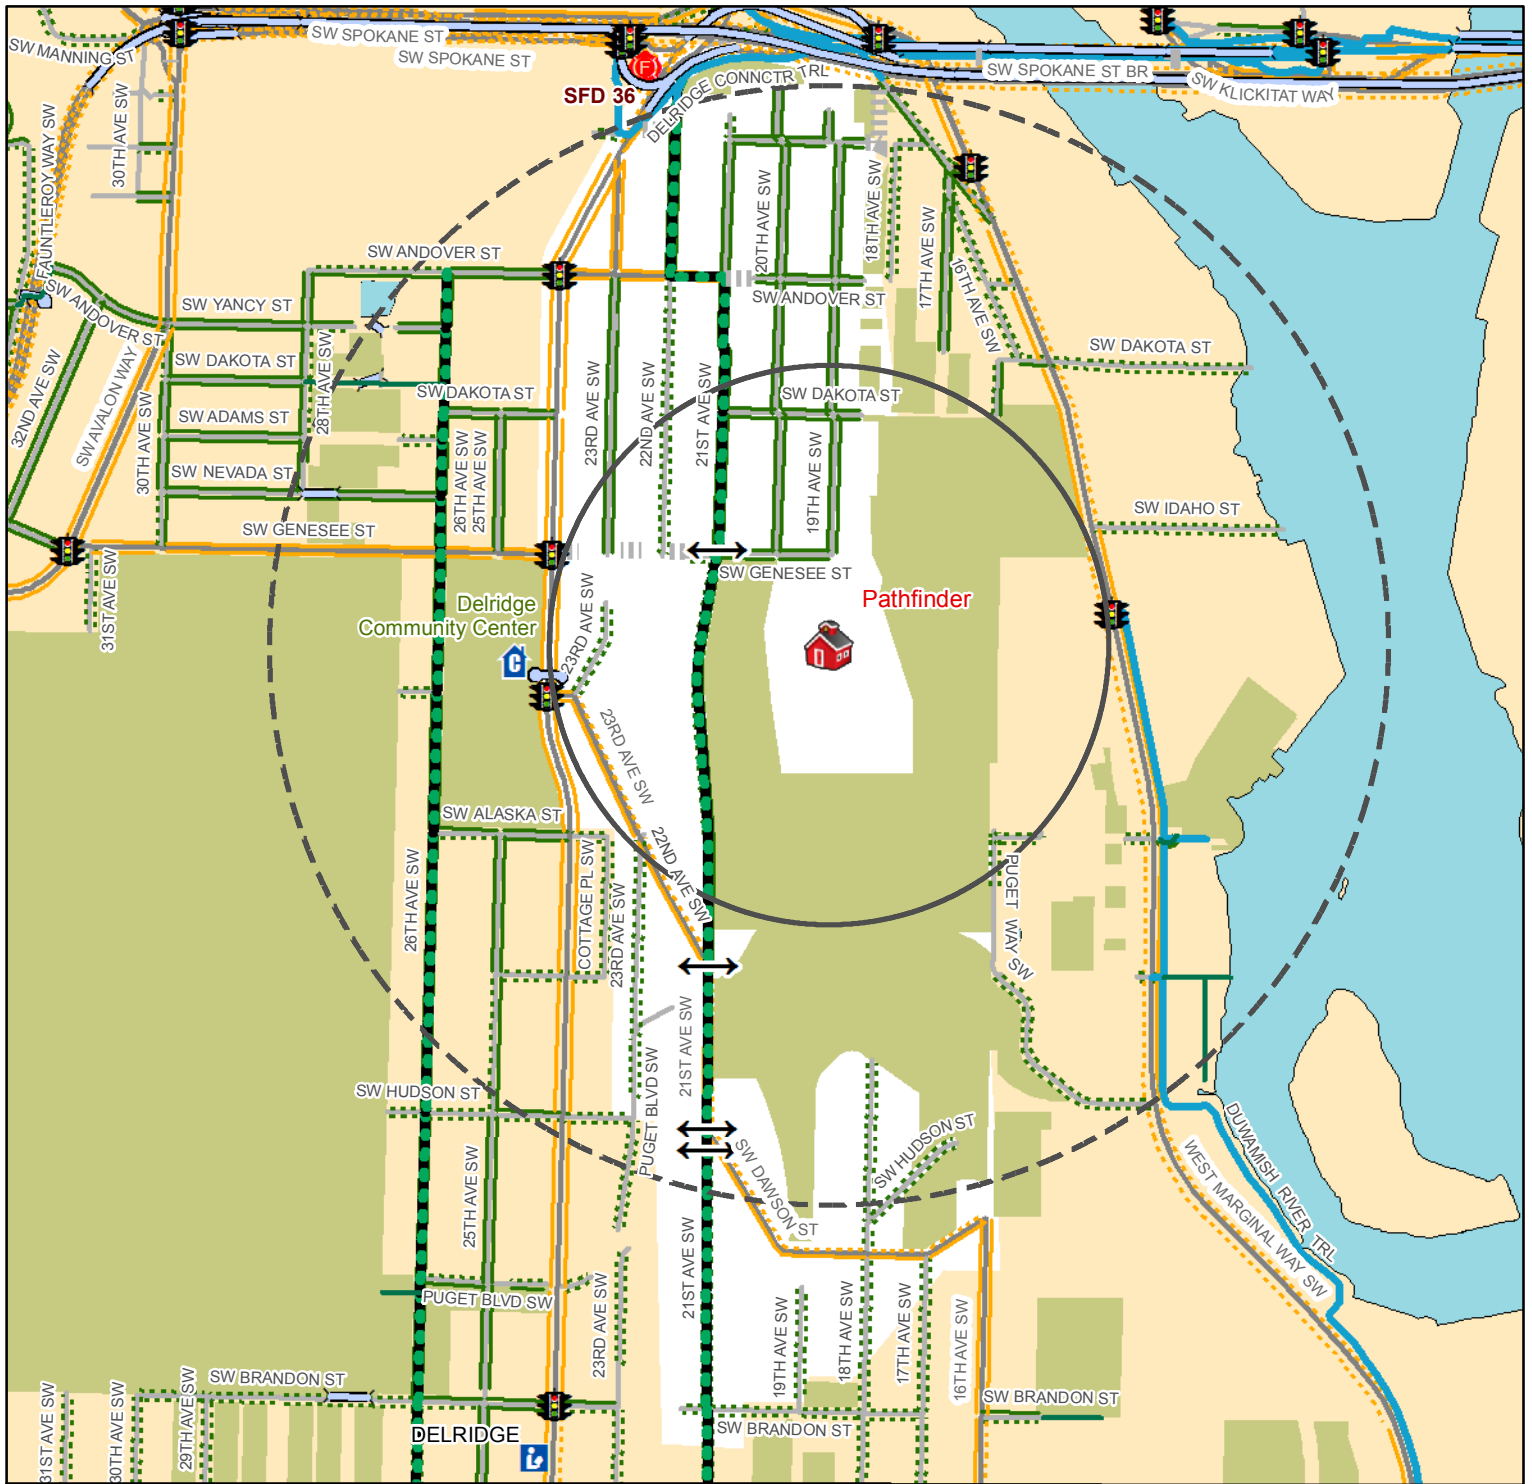

Pathfinder K-8 - 1901 SW Genessee St

2016-2017 School Year

Crossing Conditions

- Crossing Guard Assignment*
- School Patrol*
- Traffic Signals
- All Way Stop Intersection
- Crossing Beacon
- Designated School Crossing
- Bridge

Walking and Biking Conditions

- 15-20 min walk, 10 min bike ride
- 10 min walk, 5 min bike ride
- Stairway
- Multi Use Path
- Neighborhood Greenway
- Protected Bike Lane
- Neighborhood Street with Sidewalk
- Neighborhood Street with no Sidewalk
- Busy Street with Sidewalk
- Busy Street with no Sidewalk (not recommended)

Coordinate System: State Plane, NAD83-91, Washington, North Zone
 Orthophoto Source: Pictometry 2007

Plot Date : 7/25/2016
 Author : lynchc
 School_Walking_Maps_16_17

* Crossing guard and school patrol locations are subject to change.