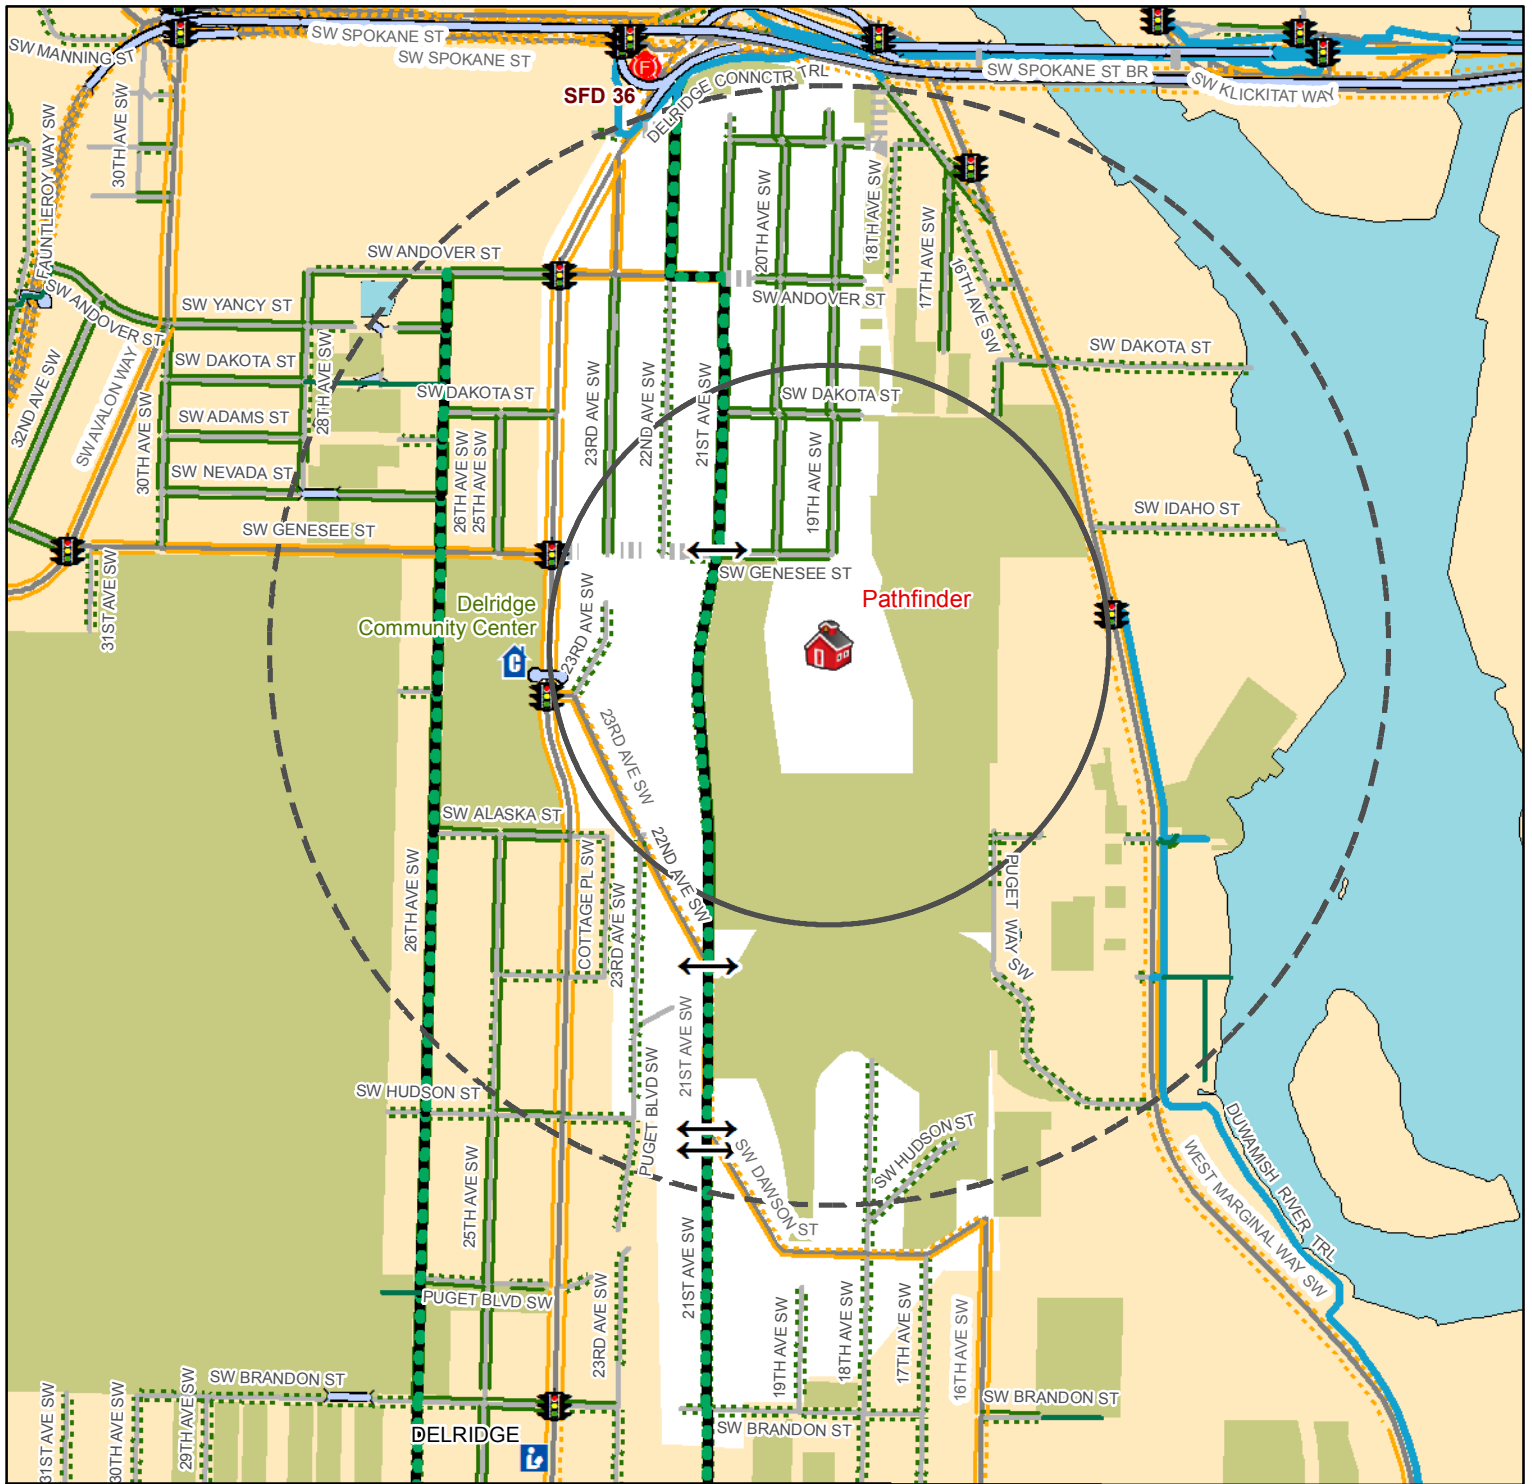

Pathfinder K-8 - 1901 SW Genessee St

2016-2017 School Year

Crossing Conditions

- Crossing Guard Assignment*
- School Patrol*
- Traffic Signals
- All Way Stop Intersection
- Crossing Beacon
- Designated School Crossing
- Bridge

Walking and Biking Conditions

- 15-20 min walk, 10 min bike ride
- 10 min walk, 5 min bike ride
- Stairway
- Multi Use Path
- Neighborhood Greenway
- Protected Bike Lane
- Neighborhood Street with Sidewalk
- Neighborhood Street with no Sidewalk
- Busy Street with Sidewalk
- Busy Street with no Sidewalk (not recommended)

Coordinate System: State Plane, NAD83-91, Washington, North Zone
 Orthophoto Source: Pictometry 2007

Plot Date : 7/25/2016
 Author : lynchc
 School_Walking_Maps_16_17