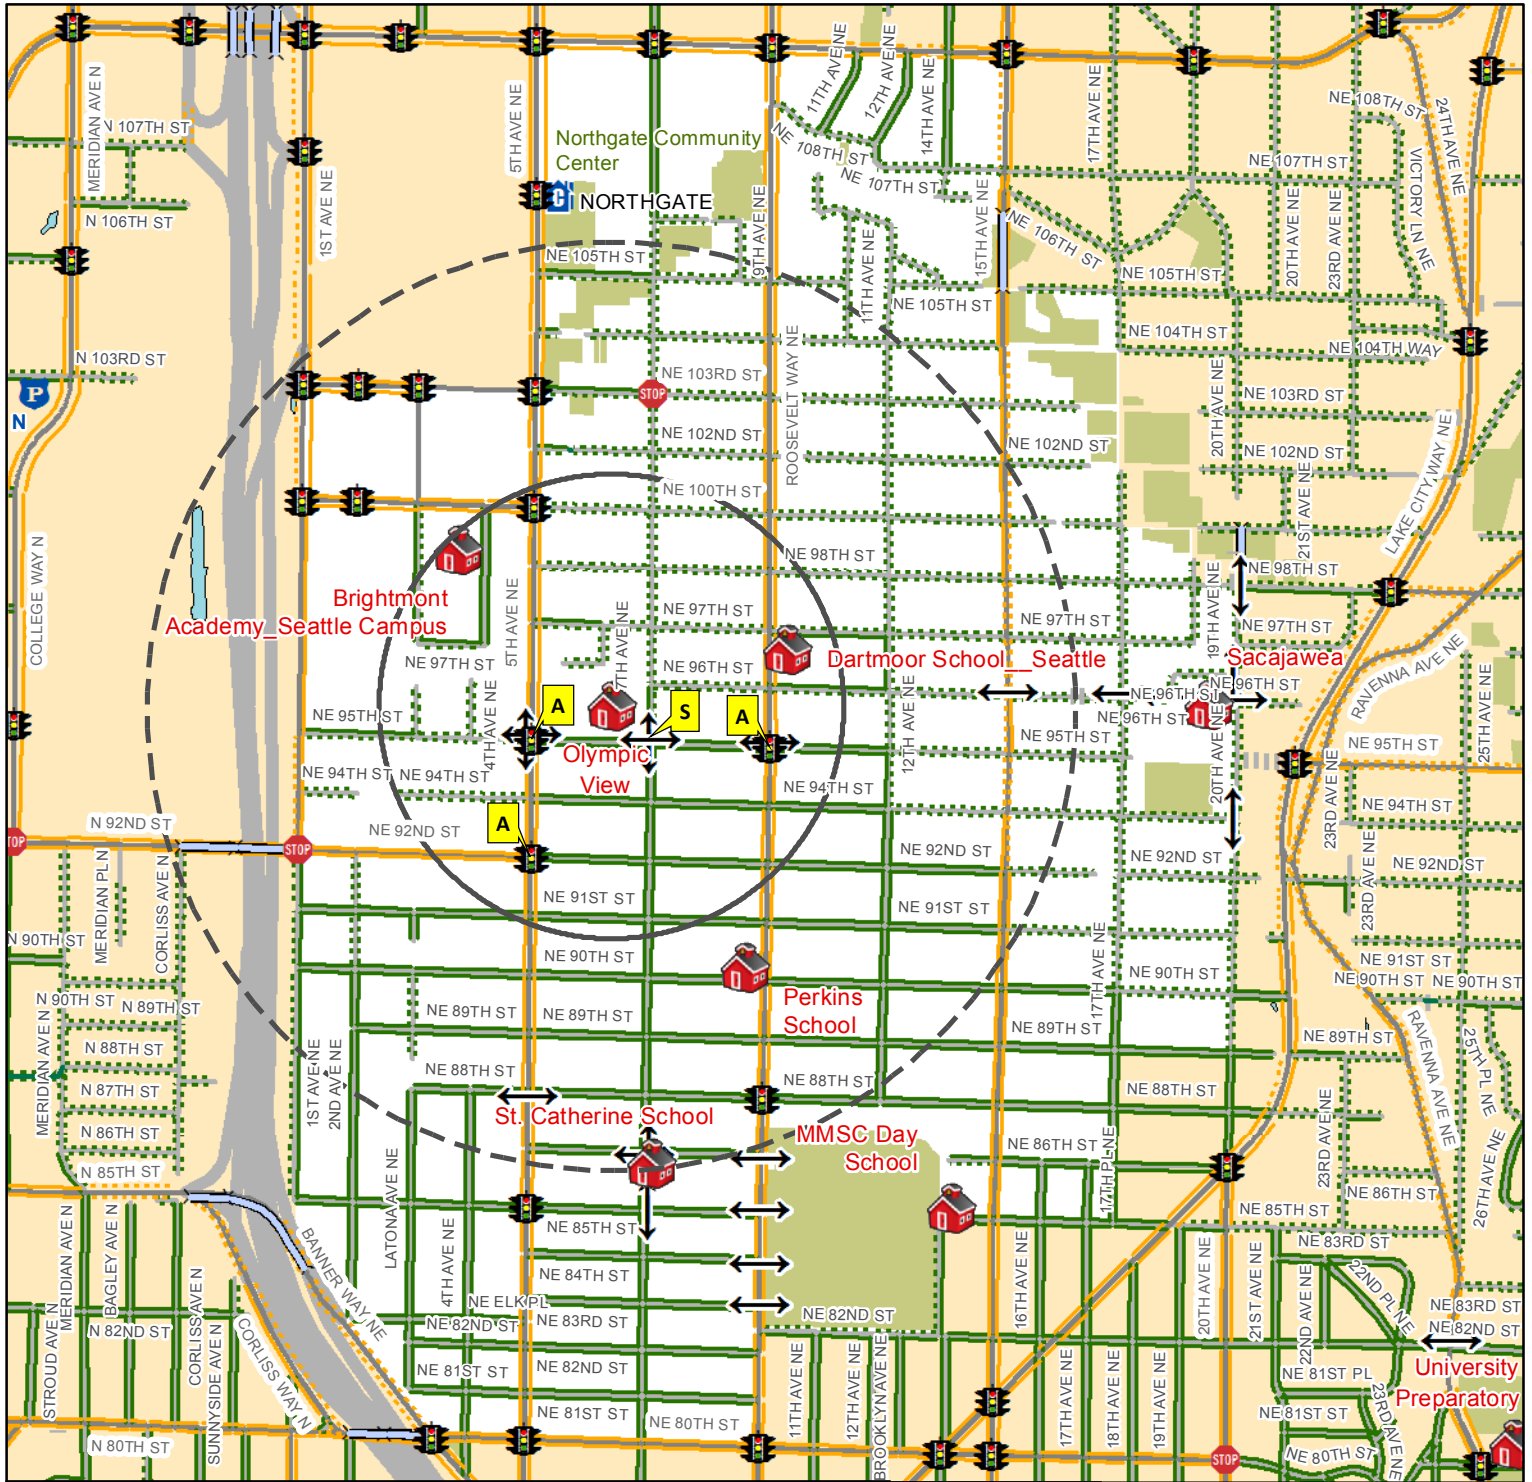

# Olympic View Elementary - 504 NE 95th St

### Crossing Conditions

- Crossing Guard Assignment\*
- School Patrol\*
- Traffic Signals
- All Way Stop Intersection
- Crossing Beacon
- Designated School Crossing
- Pedestrian Bridge

### Walking and Biking Conditions

- 15-20 min walk, 10 min bike ride
- 10 min walk, 5 min bike ride
- Stairway
- Multi Use Path
- Neighborhood Greenway
- Protected Bike Lane
- Neighborhood Street with Sidewalk
- Neighborhood Street with no Sidewalk
- Busy Street with Sidewalk
- Busy Street with no Sidewalk (not recommended)

Coordinate System: State Plane, NAD83-91, Washington, North Zone  
 Orthophoto Source: Pictometry 2007

Plot Date : 10/6/2015  
 Author : rheada  
 School\_Walking\_Maps

\* Crossing guard and school patrol locations are subject to change.