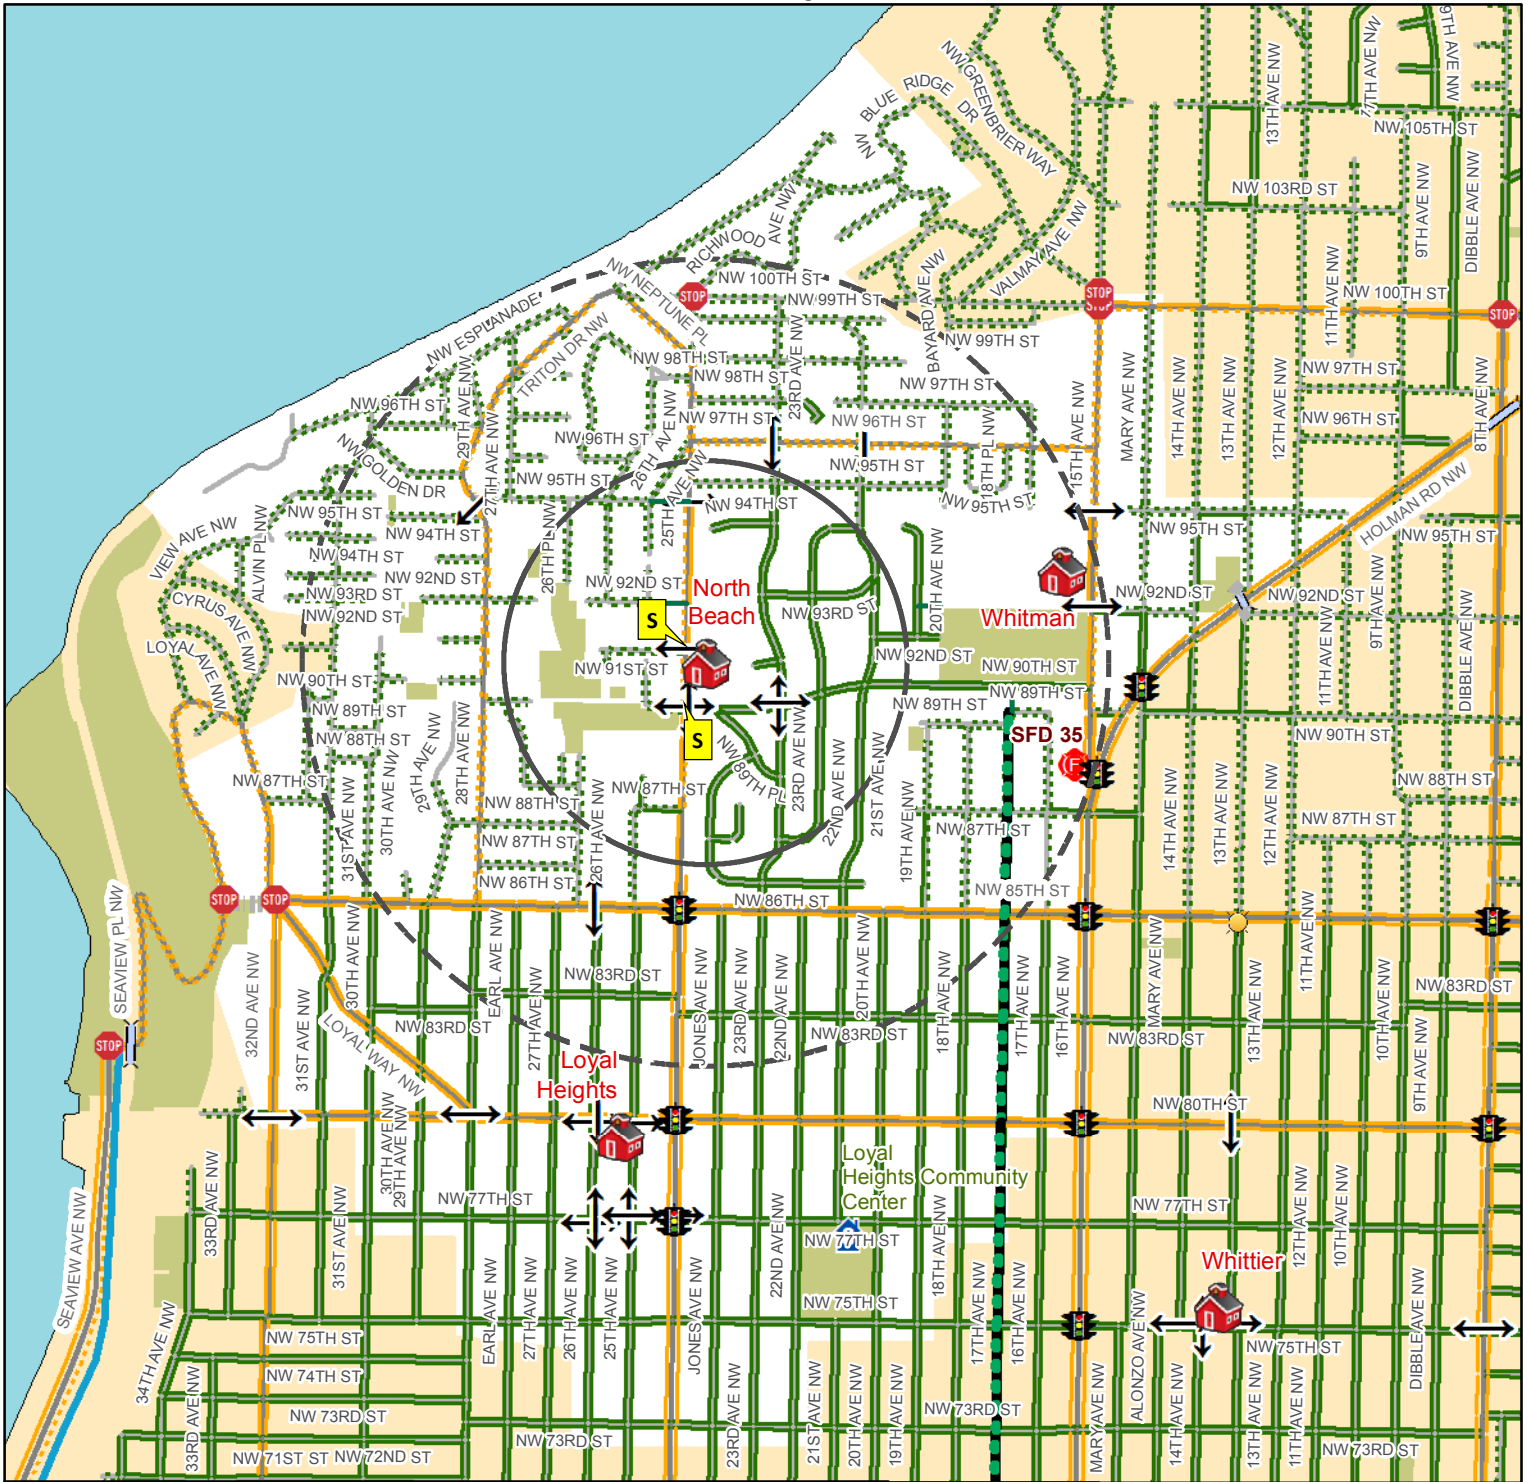

# North Beach Elementary - 9018 24th Ave NW

### Crossing Conditions

- Crossing Guard Assignment\*
- School Patrol\*
- Traffic Signals
- All Way Stop Intersection
- Crossing Beacon
- Designated School Crossing
- Bridge

### Walking and Biking Conditions

- 15-20 min walk, 10 min bike ride
- 10 min walk, 5 min bike ride
- Stairway
- Multi Use Path
- Neighborhood Greenway
- Protected Bike Lane
- Neighborhood Street with Sidewalk
- Neighborhood Street with no Sidewalk
- Busy Street with Sidewalk
- Busy Street with no Sidewalk (not recommended)

Coordinate System: State Plane, NAD83-91, Washington, North Zone  
 Orthophoto Source: Pictometry 2007

Plot Date : 7/25/2016  
 Author : lynchc  
 School\_Walking\_Maps\_16\_17

\* Crossing guard and school patrol locations are subject to change.