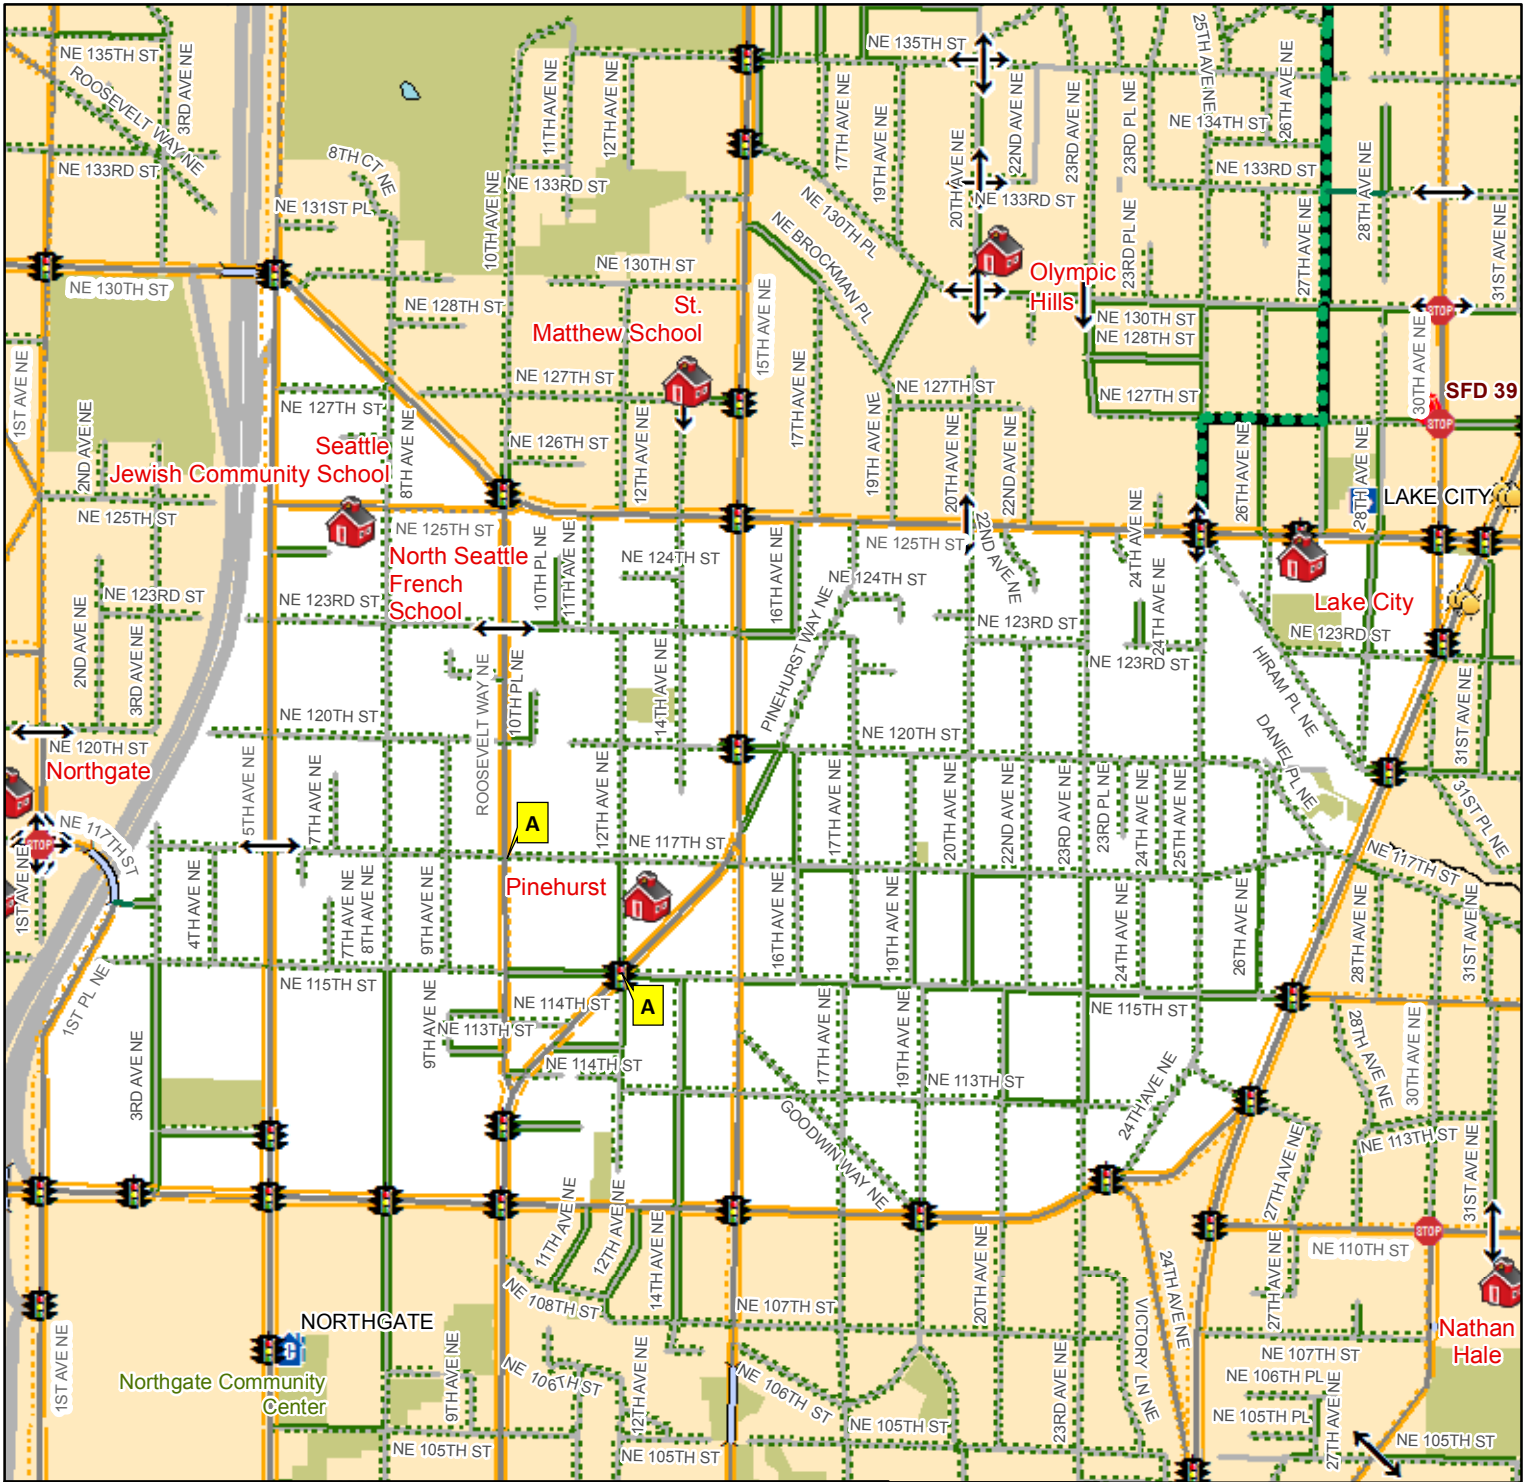

Hazel Wolf - K-8 11530 12th Ave NE

2016-2017 School Year

Crossing Conditions

- Crossing Guard Assignment*
- School Patrol*
- Traffic Signals
- All Way Stop Intersection
- Crossing Beacon
- Designated School Crossing
- Bridge

Walking and Biking Conditions

- 15-20 min walk, 10 min bike ride
- 10 min walk, 5 min bike ride
- Stairway
- Multi Use Path
- Neighborhood Greenway
- Protected Bike Lane
- Neighborhood Street with Sidewalk
- Neighborhood Street with no Sidewalk
- Busy Street with Sidewalk
- Busy Street with no Sidewalk (not recommended)

Community Facilities

- Community Center
- Library
- Police Station
- Fire Station
- Park

* Crossing guard and school patrol locations are subject to change.

©2012, THE CITY OF SEATTLE. All rights reserved. Produced by the Seattle Department of Transportation. No warranties of any sort, including accuracy, fitness or merchantability, accompany this product.

Coordinate System: State Plane, NAD83-91, Washington, North Zone
 Orthophoto Source: Pictometry 2007

Plot Date : 8/18/2016
 Author : rheada
 School_Walking_Maps_16_17