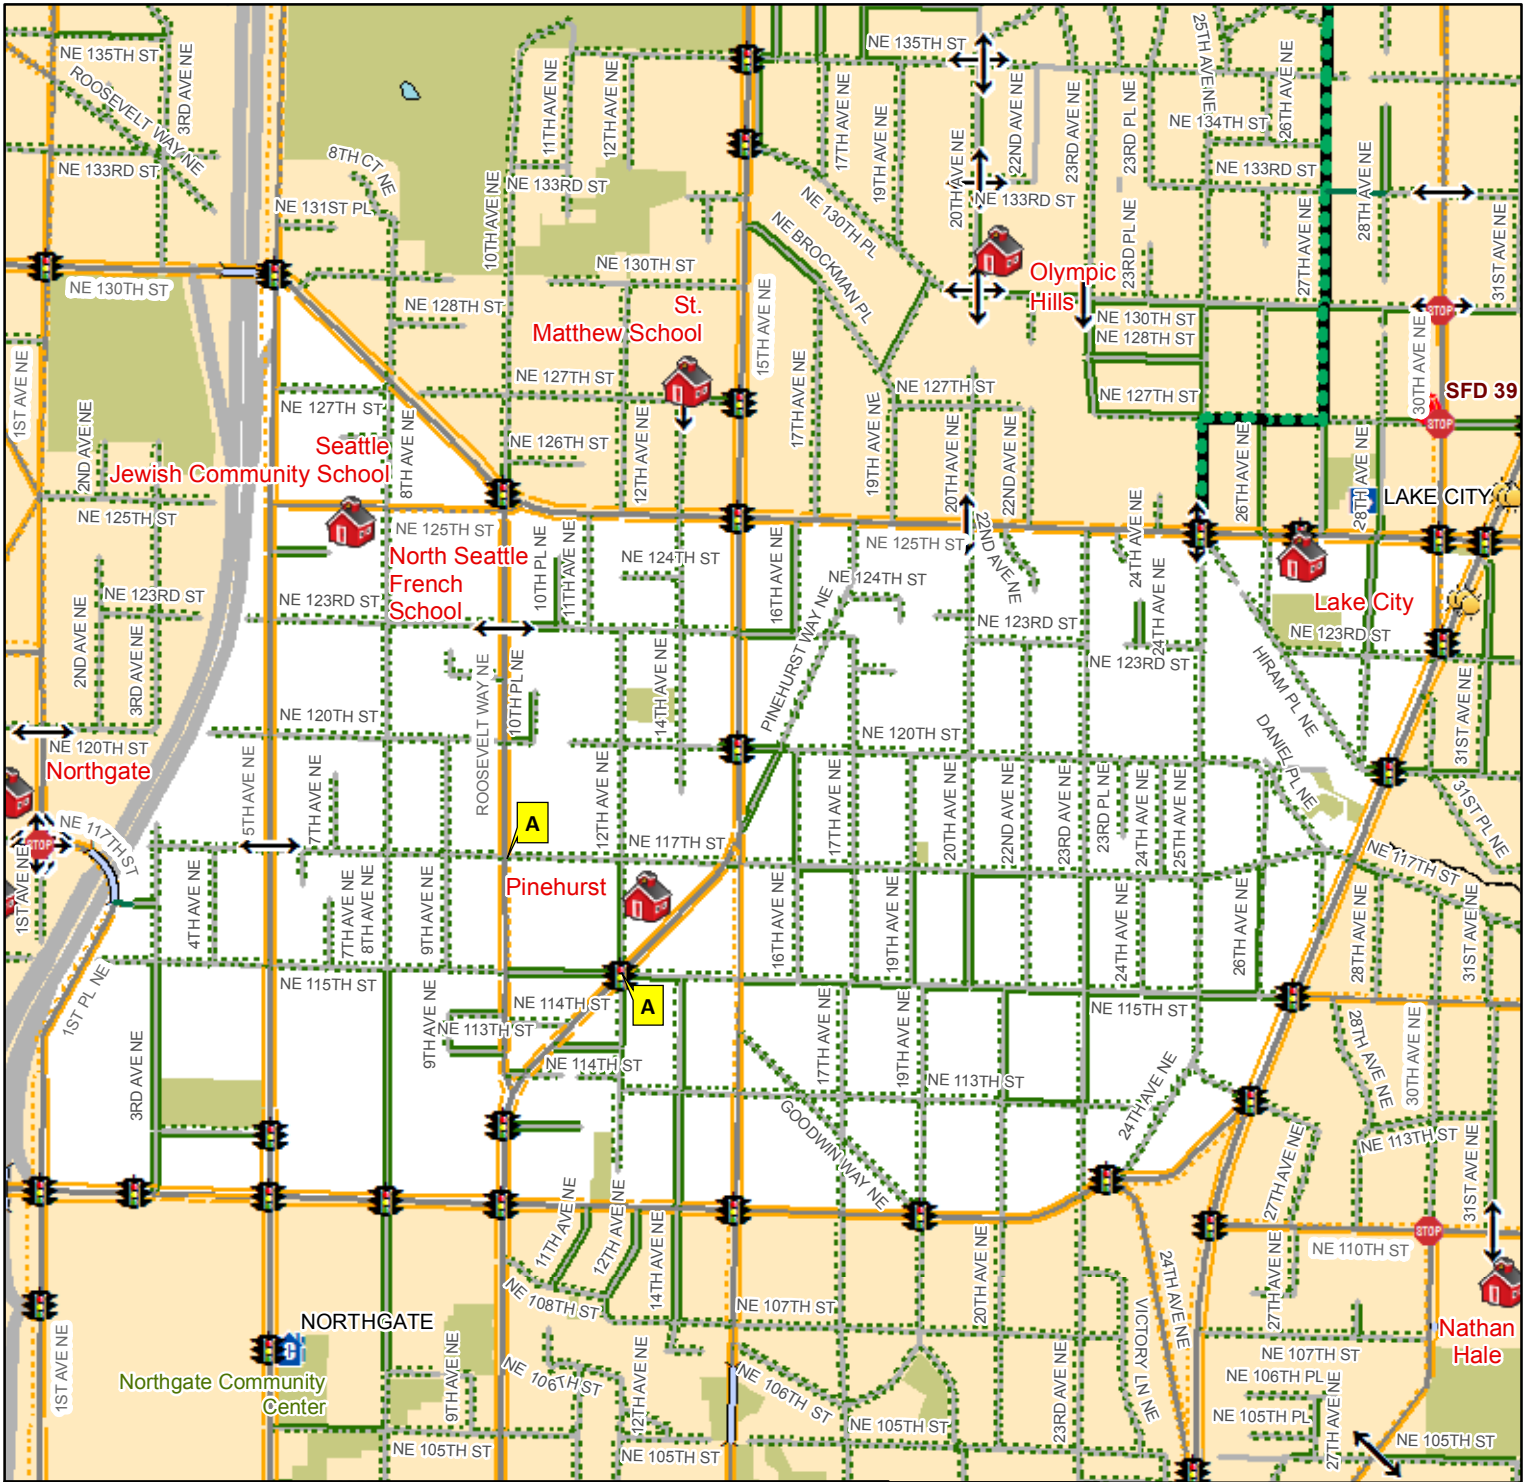

Hazel Wolf - K-8 11530 12th Ave NE

2016-2017 School Year

Crossing Conditions

- Crossing Guard Assignment*
- School Patrol*
- Traffic Signals
- All Way Stop Intersection
- Crossing Beacon
- Designated School Crossing
- Bridge

Walking and Biking Conditions

- 15-20 min walk, 10 min bike ride
- 10 min walk, 5 min bike ride
- Stairway
- Multi Use Path
- Neighborhood Greenway
- Protected Bike Lane
- Neighborhood Street with Sidewalk
- Neighborhood Street with no Sidewalk
- Busy Street with Sidewalk
- Busy Street with no Sidewalk (not recommended)

Coordinate System: State Plane, NAD83-91, Washington, North Zone
 Orthophoto Source: Pictometry 2007

Plot Date : 8/18/2016
 Author : rheada
 School_Walking_Maps_16_17

* Crossing guard and school patrol locations are subject to change.