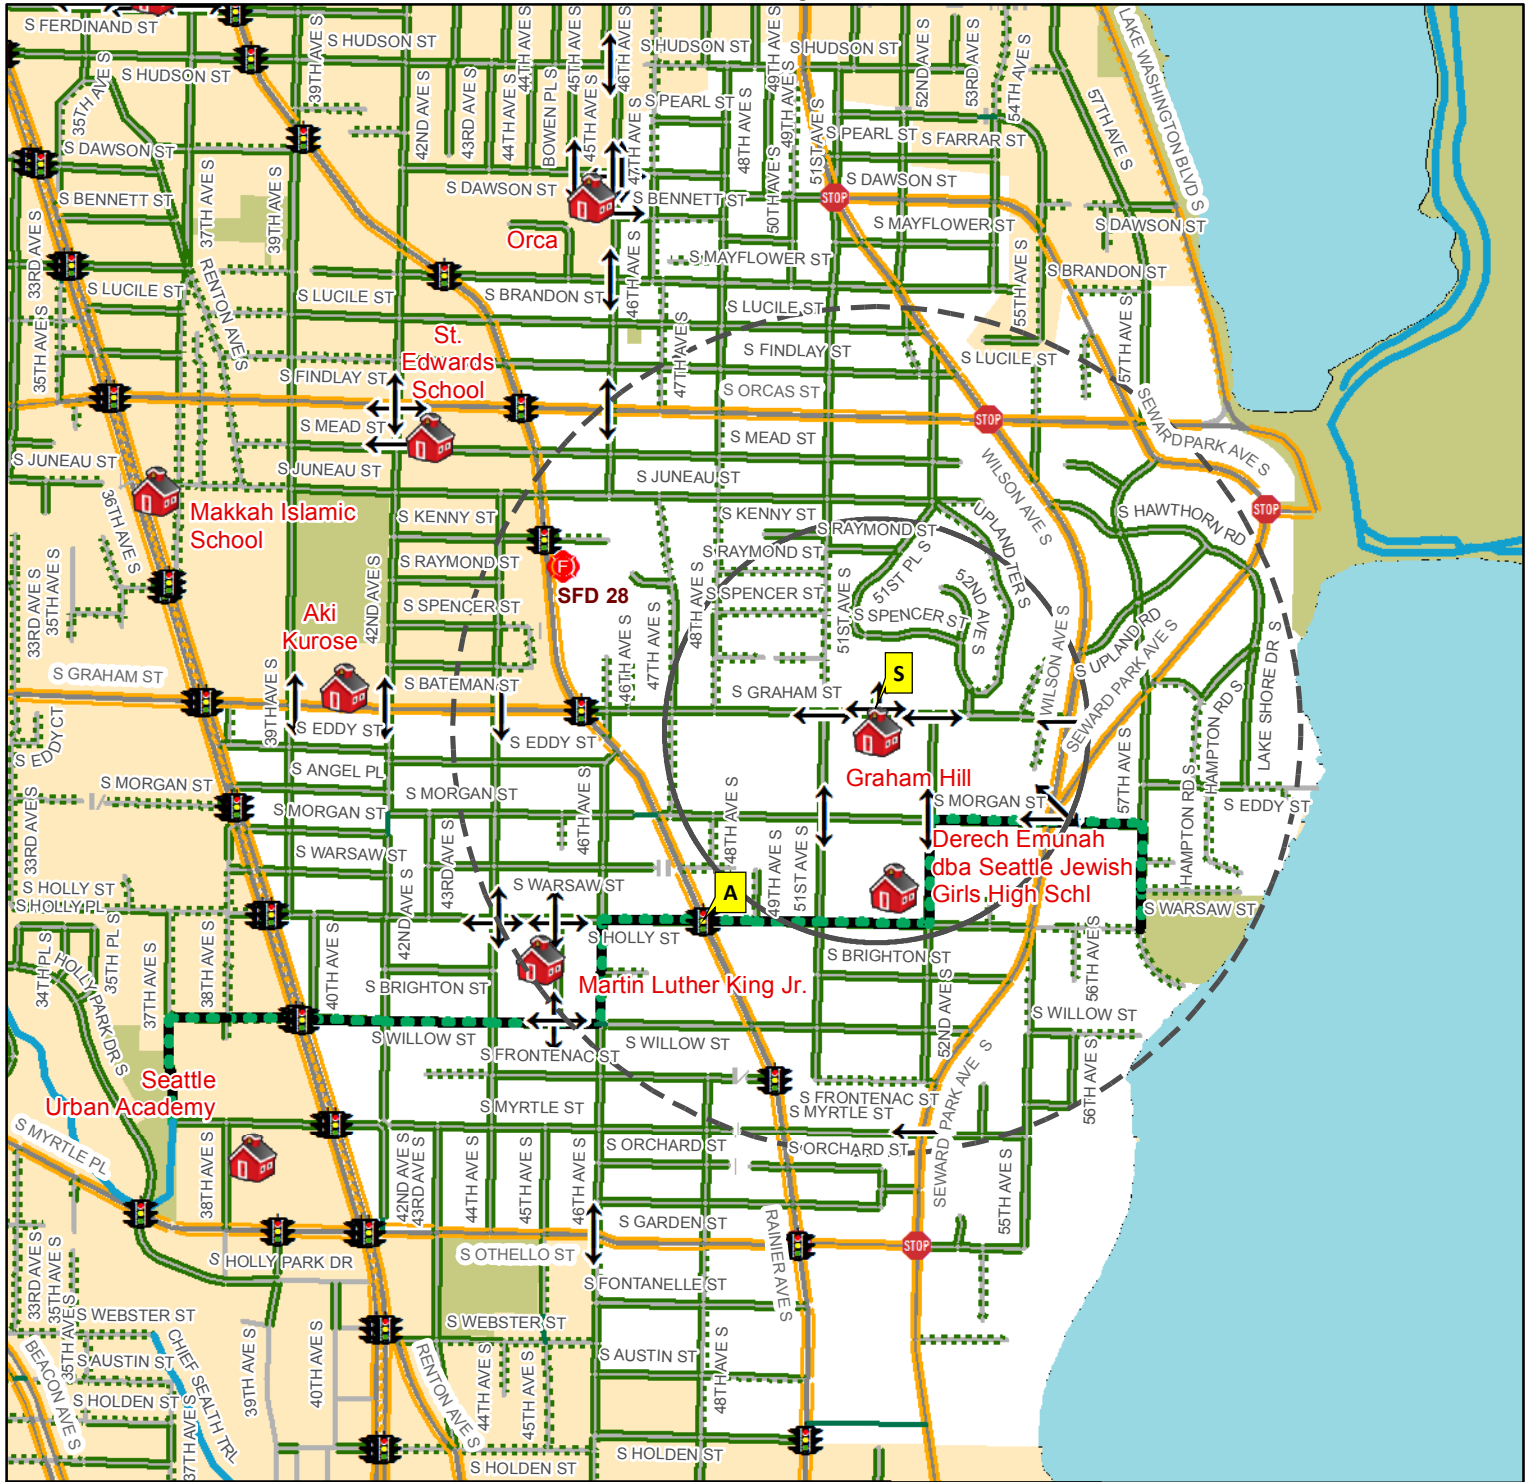

# Graham Hill Elementary - 5149 S Graham St

### Crossing Conditions

- Crossing Guard Assignment\*
- School Patrol\*
- Traffic Signals
- All Way Stop Intersection
- Crossing Beacon
- Designated School Crossing
- Bridge

### Walking and Biking Conditions

- 15-20 min walk, 10 min bike ride
- 10 min walk, 5 min bike ride
- Stairway
- Multi Use Path
- Neighborhood Greenway
- Protected Bike Lane
- Neighborhood Street with Sidewalk
- Neighborhood Street with no Sidewalk
- Busy Street with Sidewalk
- Busy Street with no Sidewalk (not recommended)

Coordinate System: State Plane, NAD83-91, Washington, North Zone

Plot Date : 7/22/2016  
 Author : lynchc  
 School\_Walking\_Maps\_16\_17