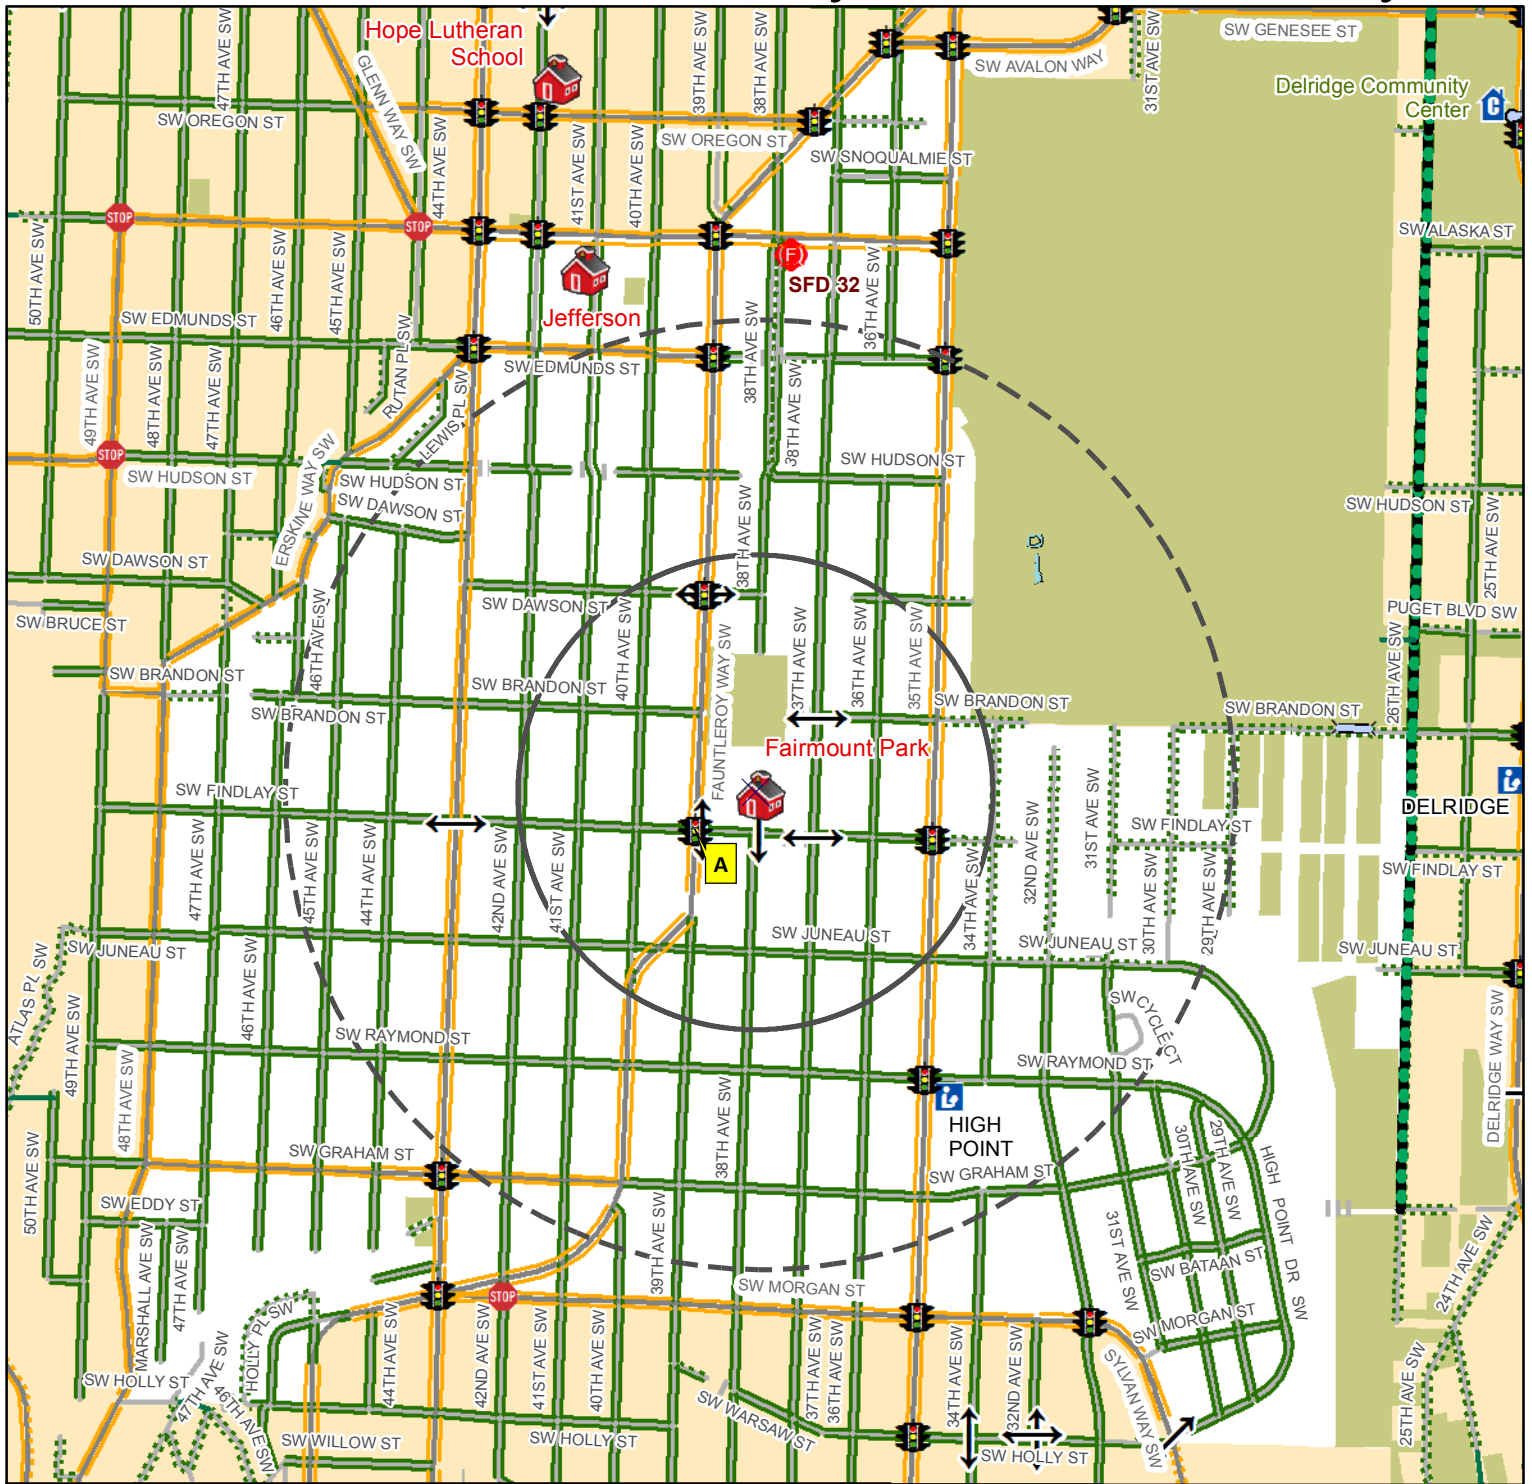

# Fairmount Park Elementary - 3800 SW Findlay St

### Crossing Conditions

- Crossing Guard Assignment\*
- School Patrol\*
- Traffic Signals
- All Way Stop Intersection
- Crossing Beacon
- Designated School Crossing
- Bridge

### Walking and Biking Conditions

- 15-20 min walk, 10 min bike ride
- 10 min walk, 5 min bike ride
- Stairway
- Multi Use Path
- Neighborhood Greenway
- Protected Bike Lane
- Neighborhood Street with Sidewalk
- Neighborhood Street with no Sidewalk
- Busy Street with Sidewalk
- Busy Street with no Sidewalk (not recommended)

Coordinate System: State Plane, NAD83-91, Washington, North Zone  
 Orthophoto Source: Pictometry 2007

Plot Date : 8/19/2016  
 Author : lynchc  
 School\_Walking\_Maps\_16\_17