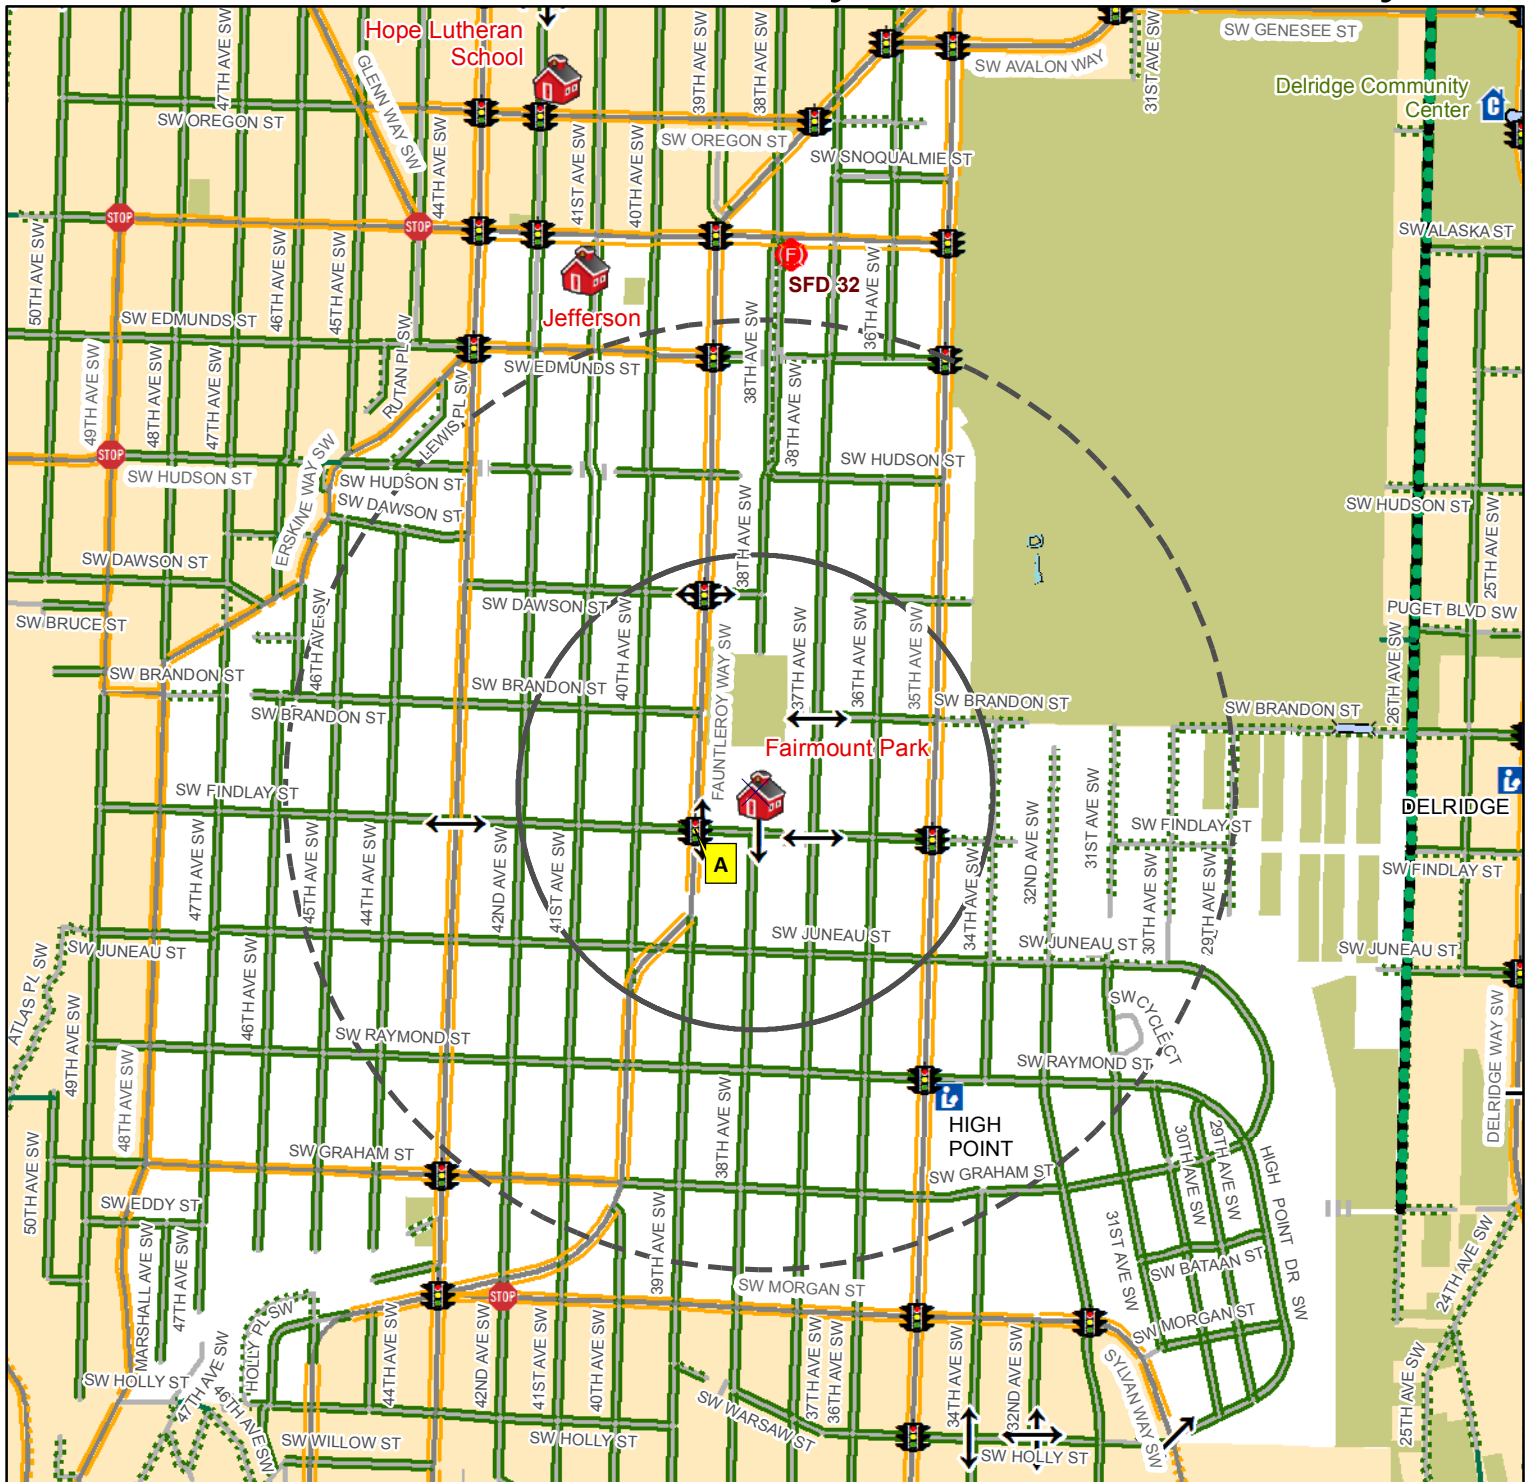

# Fairmount Park Elementary - 3800 SW Findlay St

### Crossing Conditions

- Crossing Guard Assignment\*
- School Patrol\*
- Traffic Signals
- All Way Stop Intersection
- Crossing Beacon
- Designated School Crossing
- Bridge

### Walking and Biking Conditions

- 15-20 min walk, 10 min bike ride
- 10 min walk, 5 min bike ride
- Stairway
- Multi Use Path
- Neighborhood Greenway
- Protected Bike Lane
- Neighborhood Street with Sidewalk
- Neighborhood Street with no Sidewalk
- Busy Street with Sidewalk
- Busy Street with no Sidewalk (not recommended)

Coordinate System: State Plane, NAD83-91, Washington, North Zone  
 Orthophoto Source: Pictometry 2007

Plot Date : 8/19/2016  
 Author : lynchc  
 School\_Walking\_Maps\_16\_17

\* Crossing guard and school patrol locations are subject to change.