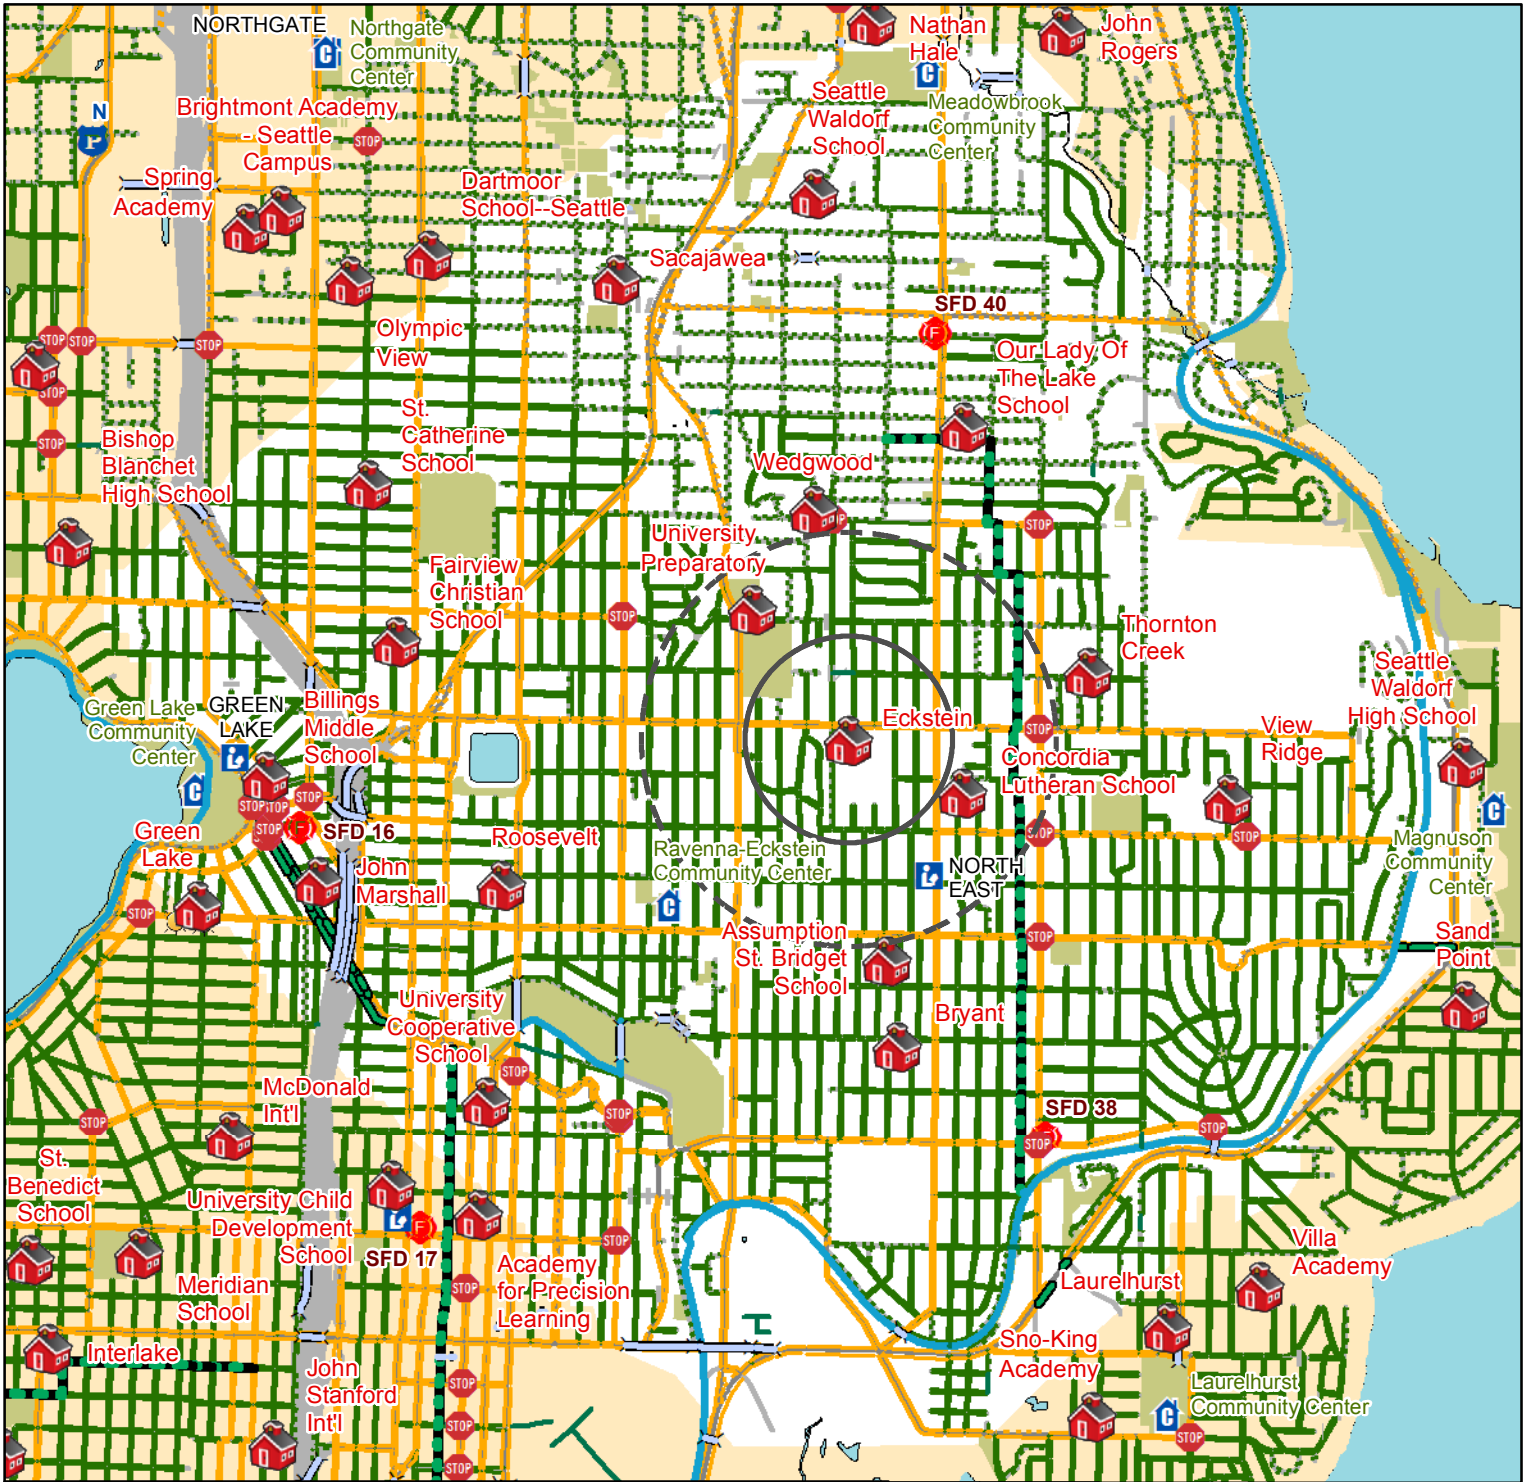

# Eckstein Middle - 3003 NE 75th St

### Crossing Conditions

- Crossing Guard Assignment\*
- School Patrol\*
- Traffic Signals
- All Way Stop Intersection
- Crossing Beacon
- Designated School Crossing
- Bridge

### Walking and Biking Conditions

- 15-20 min walk, 10 min bike ride
- 10 min walk, 5 min bike ride
- Stairway
- Multi Use Path
- Neighborhood Greenway
- Protected Bike Lane
- Neighborhood Street with Sidewalk
- Neighborhood Street with no Sidewalk
- Busy Street with Sidewalk
- Busy Street with no Sidewalk (not recommended)