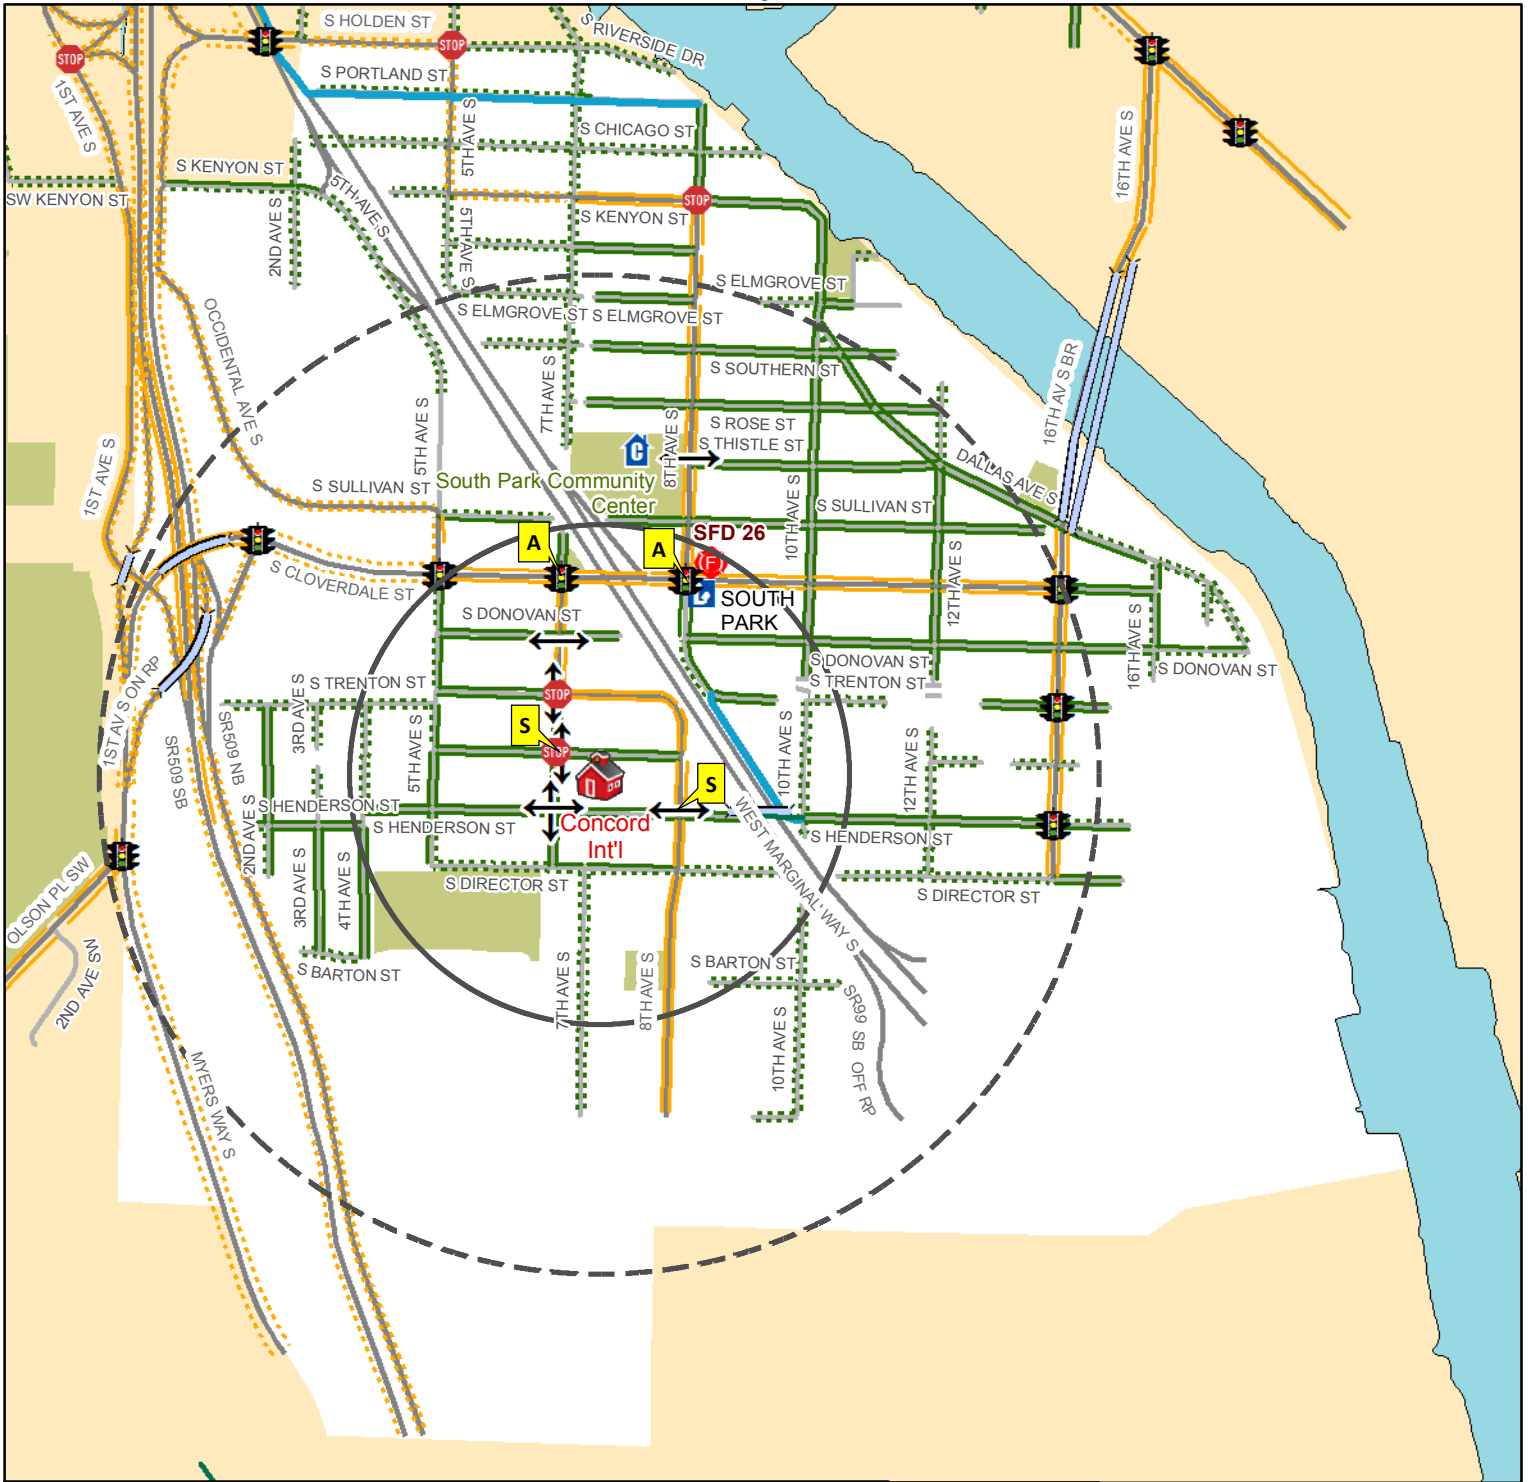

# Concord Elementary - 723 S Concord St

### Crossing Conditions

- Crossing Guard Assignment\*
- School Patrol\*
- Traffic Signals
- All Way Stop Intersection
- Crossing Beacon
- Designated School Crossing
- Bridge

### Walking and Biking Conditions

- 15-20 min walk, 10 min bike ride
- 10 min walk, 5 min bike ride
- Stairway
- Multi Use Path
- Neighborhood Greenway
- Protected Bike Lane
- Neighborhood Street with Sidewalk
- Neighborhood Street with no Sidewalk
- Busy Street with Sidewalk
- Busy Street with no Sidewalk (not recommended)

Coordinate System: State Plane, NAD83-91, Washington, North Zone

Plot Date : 7/22/2016  
 Author : lynchc  
 School\_Walking\_Maps\_16\_17