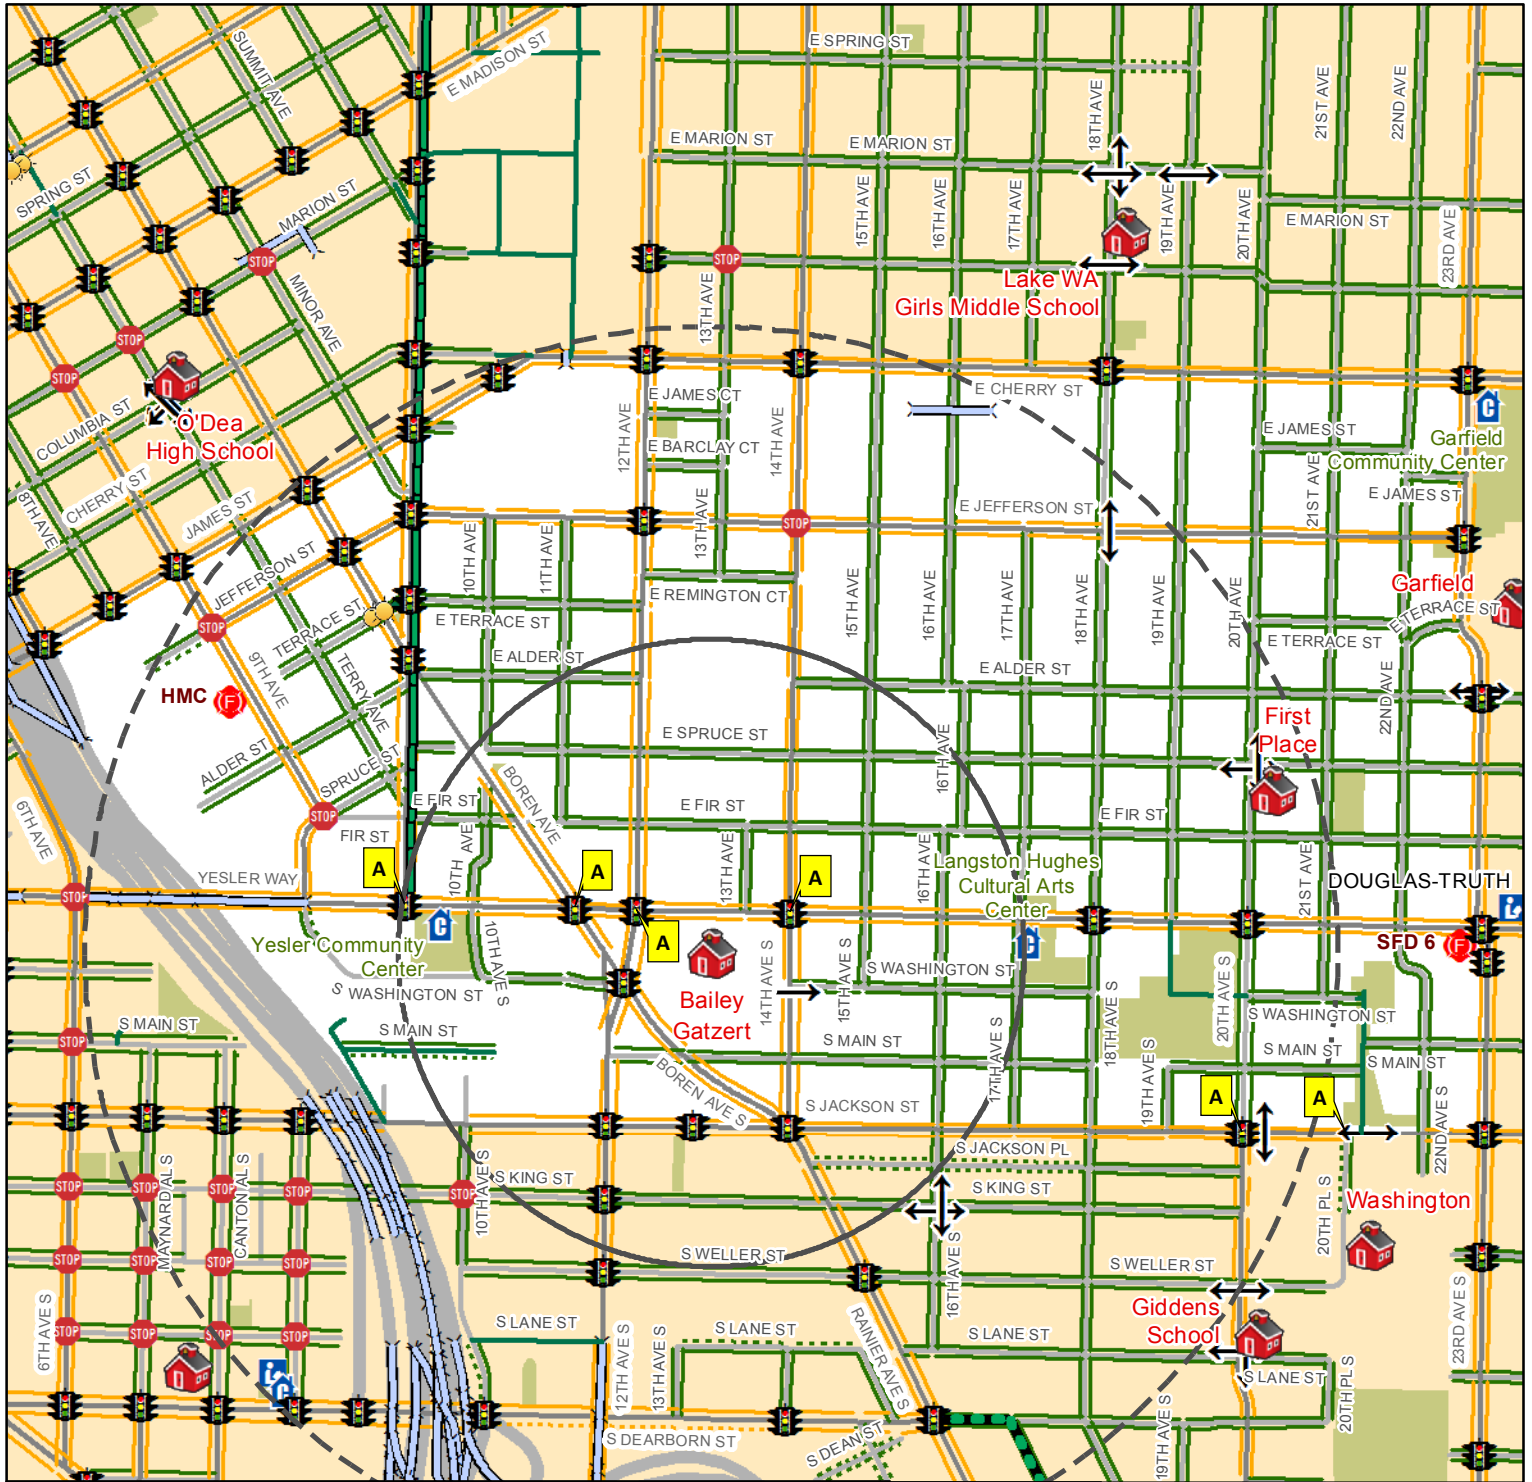

# Bailey Gatzert Elementary - 1301 E Yesler Way

### Crossing Conditions

- Crossing Guard Assignment\*
- School Patrol\*
- Traffic Signals
- All Way Stop Intersection
- Crossing Beacon
- Designated School Crossing
- Pedestrian Bridge

### Walking and Biking Conditions

- 15-20 min walk, 10 min bike ride
- 10 min walk, 5 min bike ride
- Stairway
- Multi Use Path
- Neighborhood Greenway
- Protected Bike Lane
- Neighborhood Street with Sidewalk
- Neighborhood Street with no Sidewalk
- Busy Street with Sidewalk
- Busy Street with no Sidewalk (not recommended)

Coordinate System: State Plane, NAD83-91, Washington, North Zone  
 Orthophoto Source: Pictometry 2007

Plot Date : 10/6/2015  
 Author : rheada  
 School\_Walking\_Maps