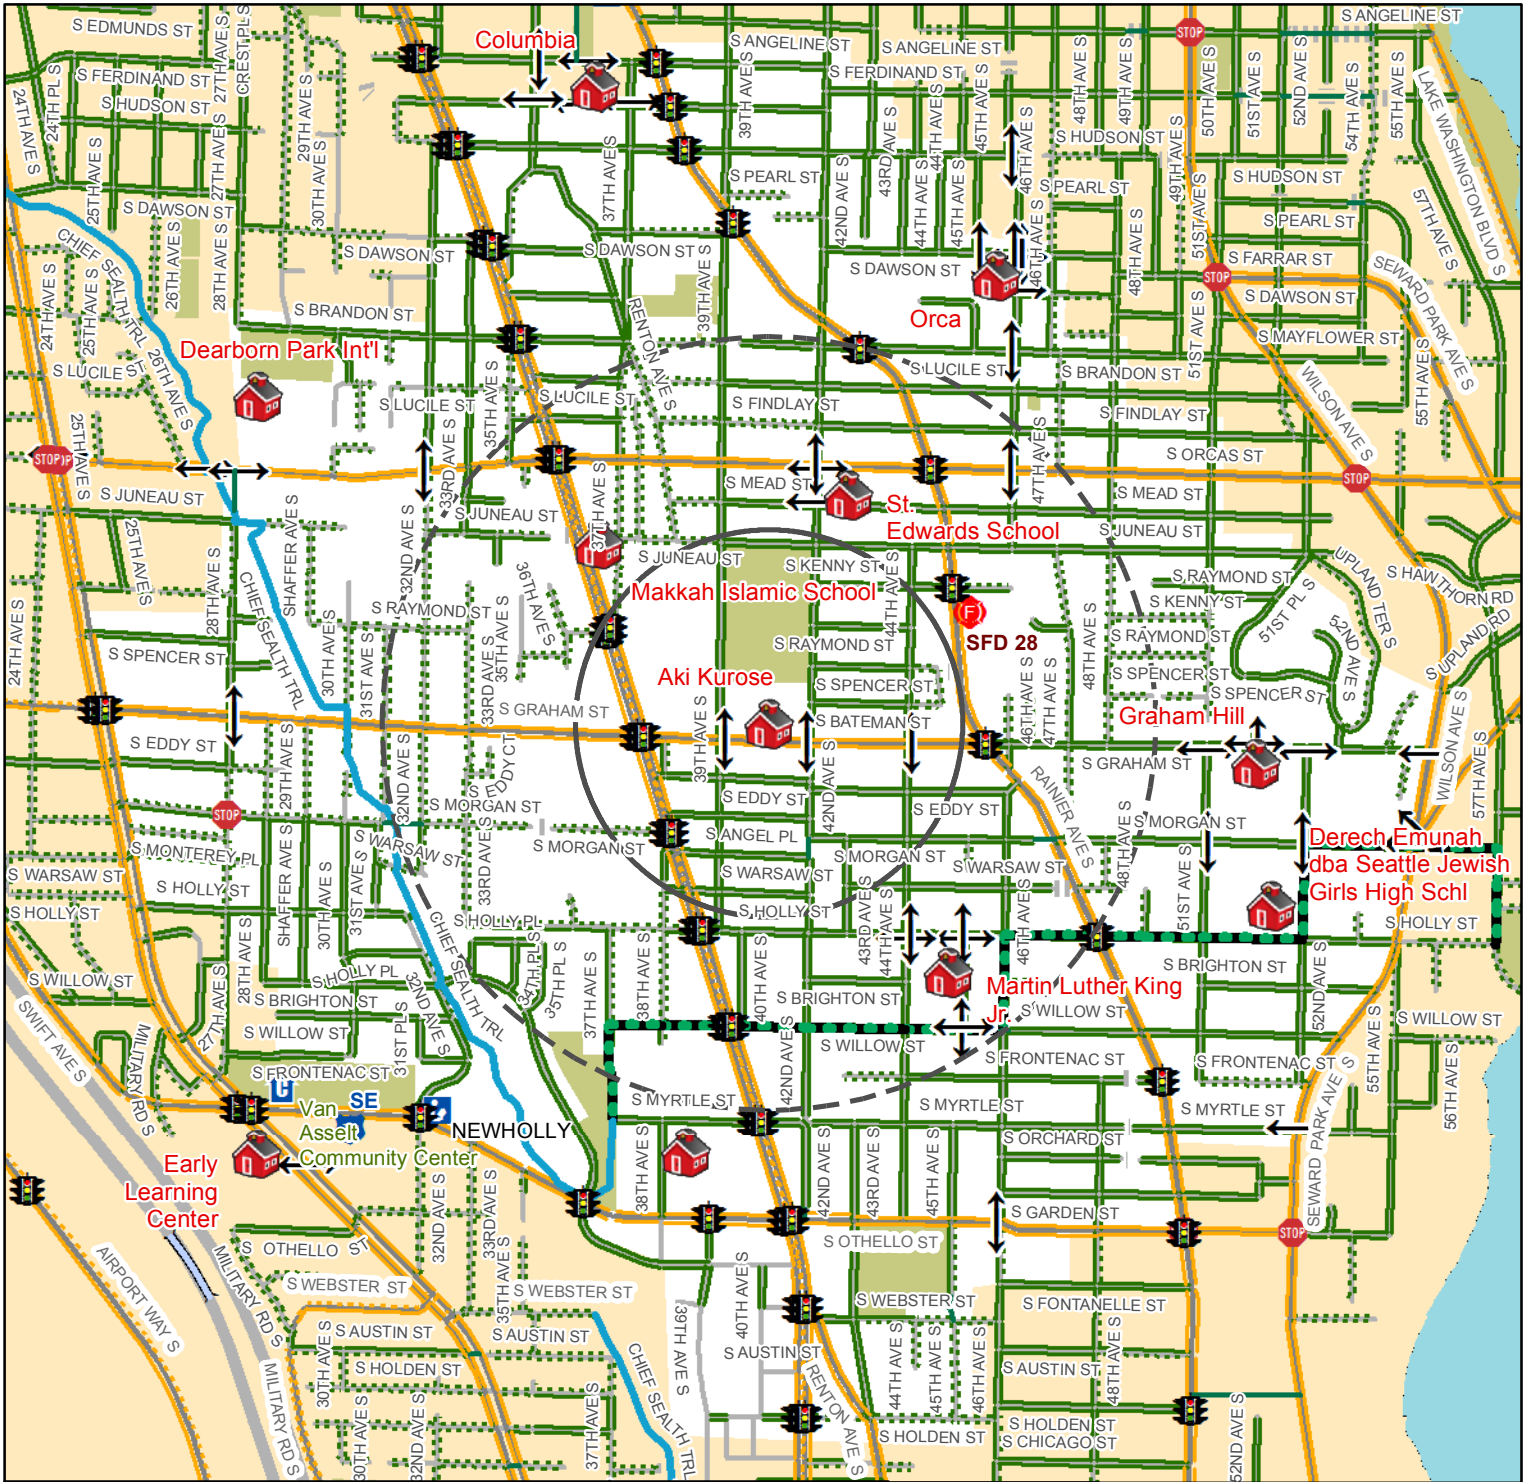

# Aki Kurose Middle - 3928 S Graham St

### Crossing Conditions

- Crossing Guard Assignment\*
- School Patrol\*
- Traffic Signals
- All Way Stop Intersection
- Crossing Beacon
- Designated School Crossing
- Bridge

### Walking and Biking Conditions

- 15-20 min walk, 10 min bike ride
- 10 min walk, 5 min bike ride
- Stairway
- Multi Use Path
- Neighborhood Greenway
- Protected Bike Lane
- Neighborhood Street with Sidewalk
- Neighborhood Street with no Sidewalk
- Busy Street with Sidewalk
- Busy Street with no Sidewalk (not recommended)

Coordinate System: State Plane, NAD83-91, Washington, North Zone

Plot Date : 7/22/2016  
 Author : lynchc  
 School\_Walking\_Maps\_16\_17