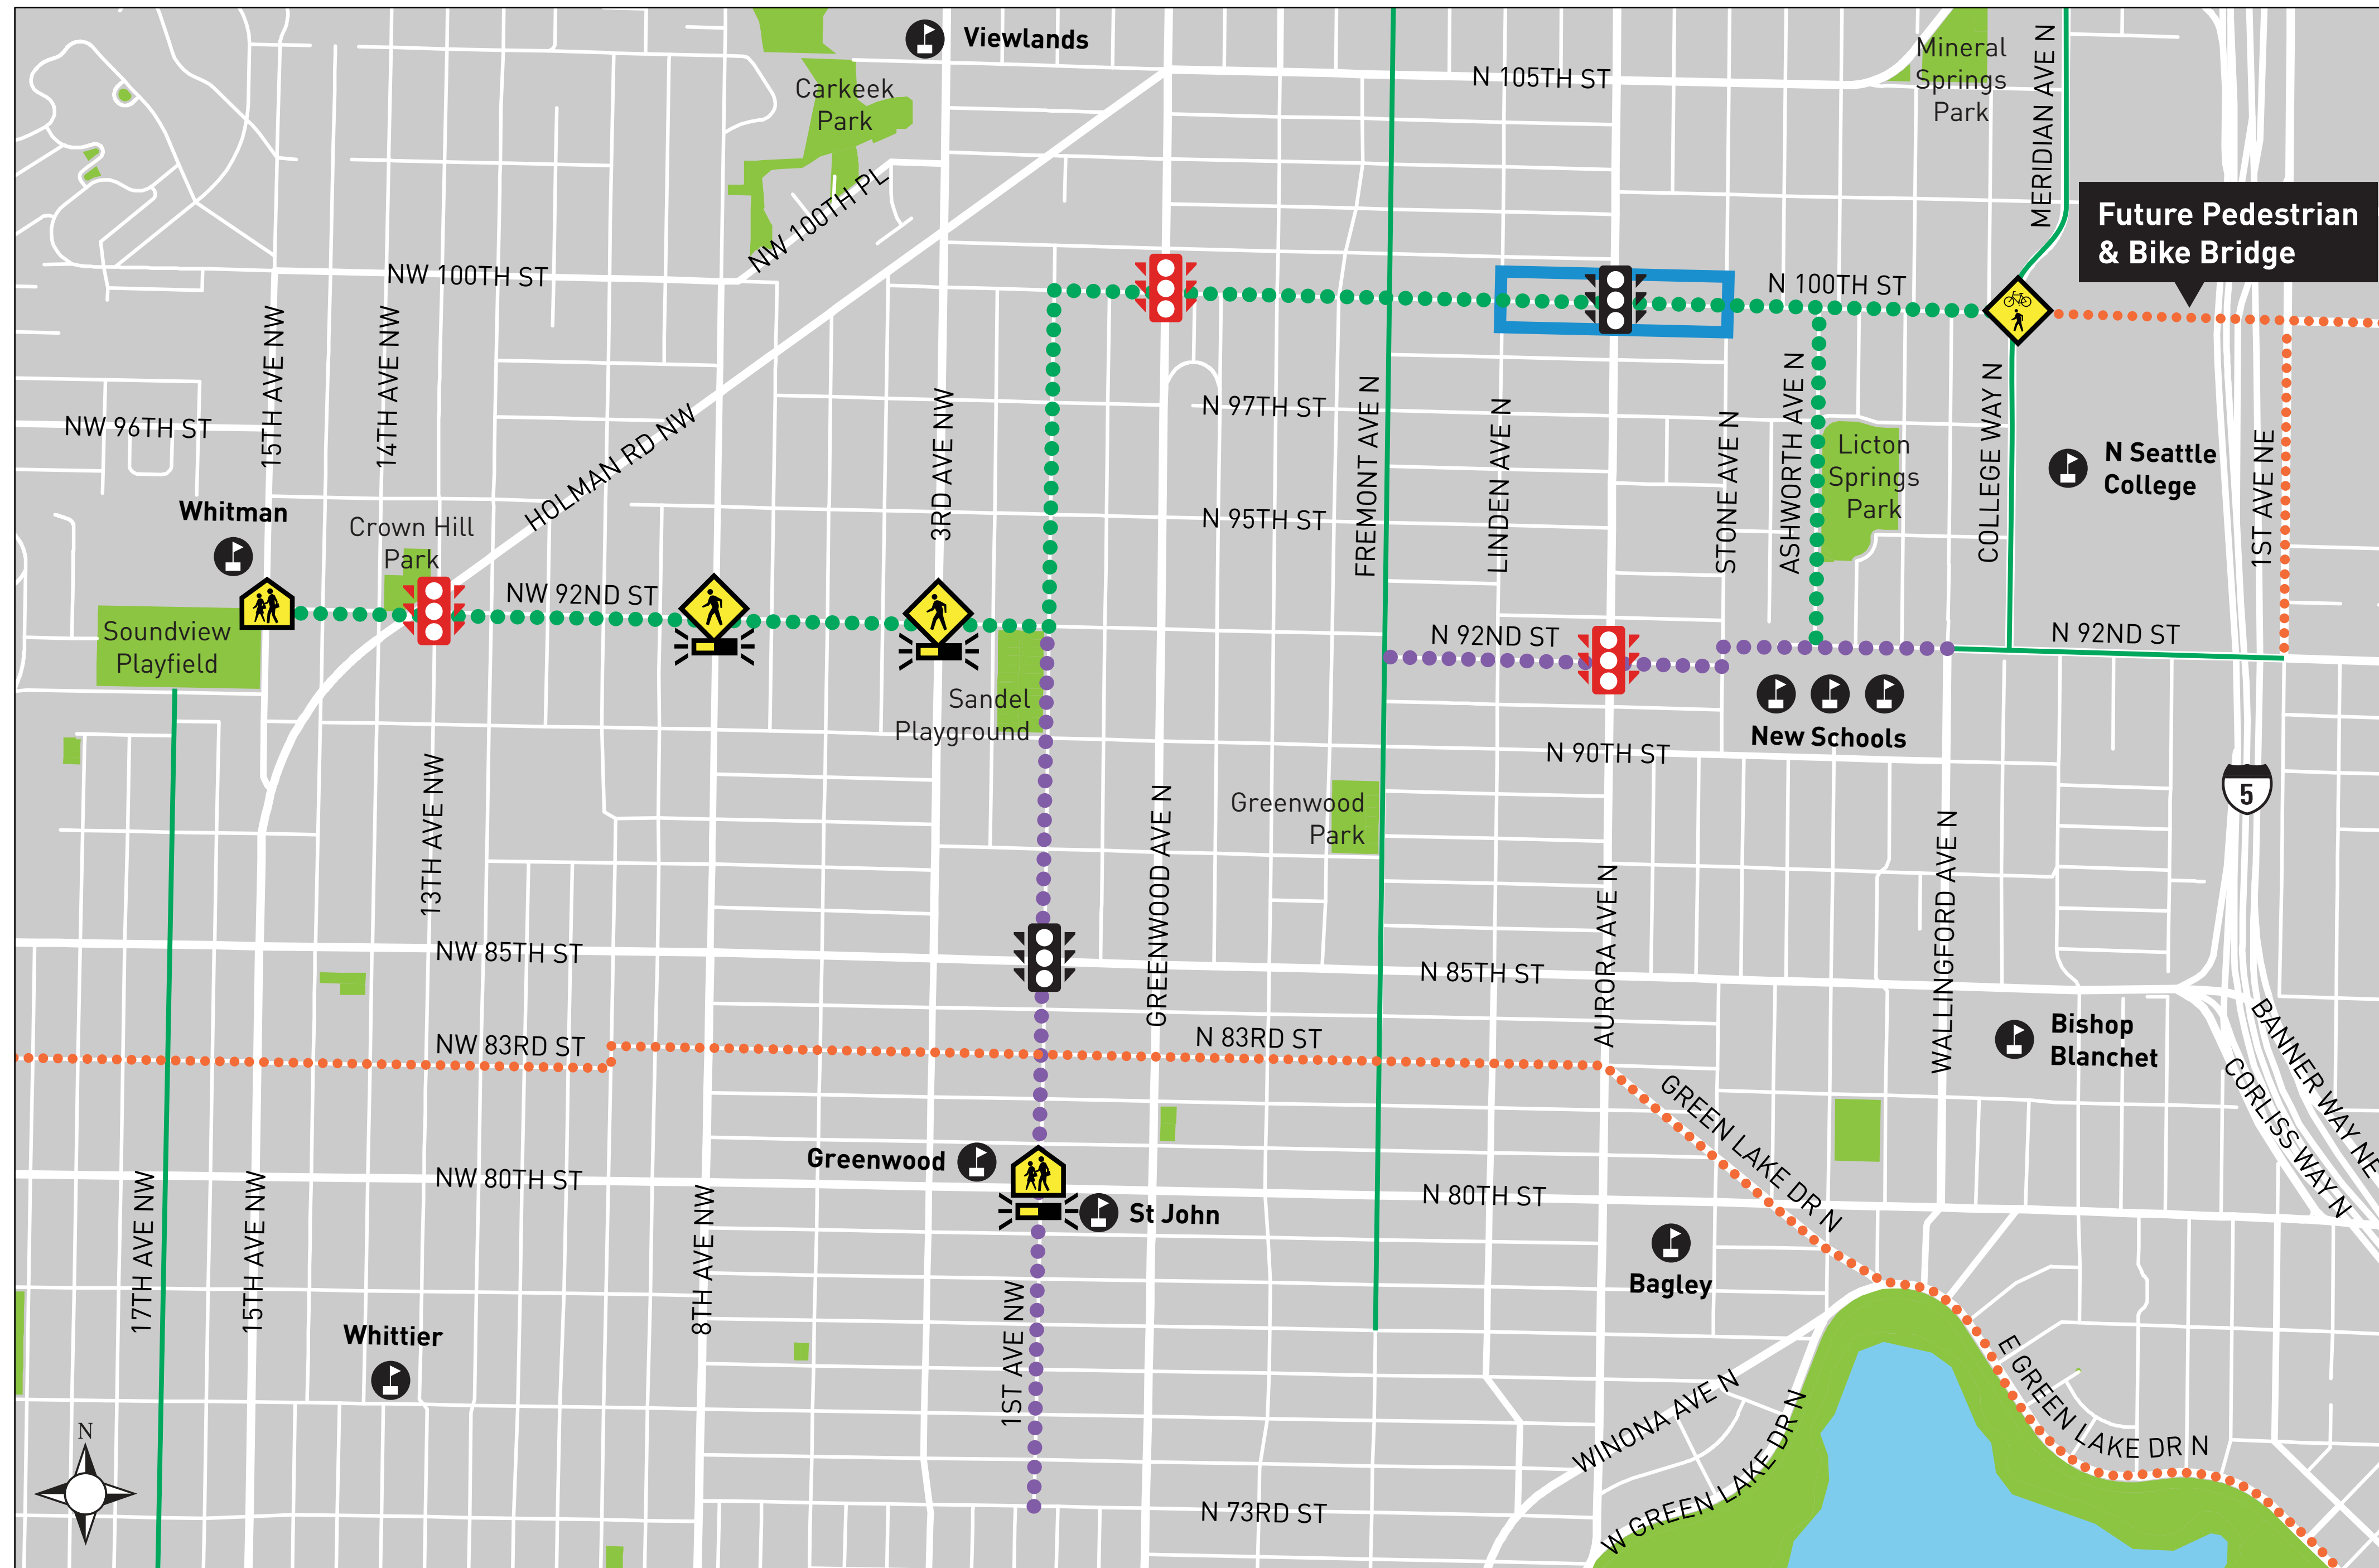

NORTH SEATTLE NEIGHBORHOOD GREENWAY

Most Promising Route

- Most Promising Route
- Safe Routes to School Connection
- Family-friendly Route
- Future Family-friendly Route
-  Proposed Crossing Signal
-  Existing Crossing Signal
-   Flashing Beacon
-   Crossing Improvement
-  Study: Sidewalk and Traffic Calming Improvements