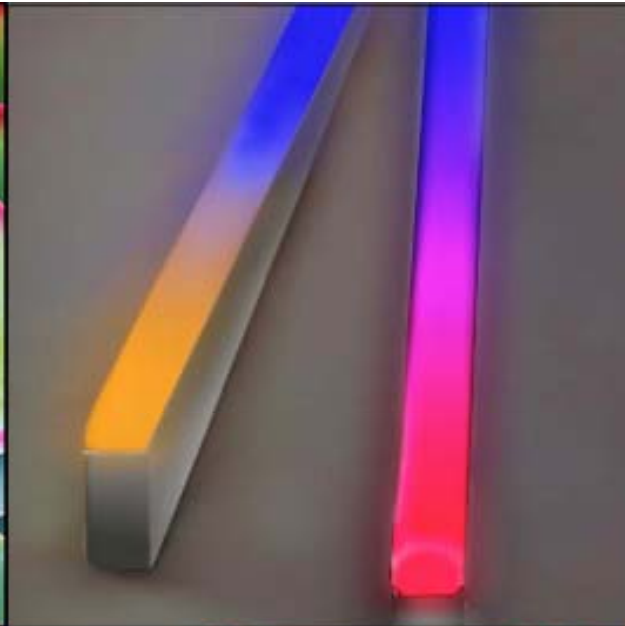

Hypnotica™ Color Changing Technology

iLight Technologies introduces a new, sleek and hypnotizing linear LED lighting fixture with a full spectrum of color changing possibilities using the latest RGB technology.

Hypnotica iS offers smooth, even light output along the entire length of the fixture, making it a visually rich and captivating direct view system. Designed to fit in the most discrete areas, Hypnotica is sure to create entrancing effects and environments - whether used as interior or exterior accent lighting or in cove applications.