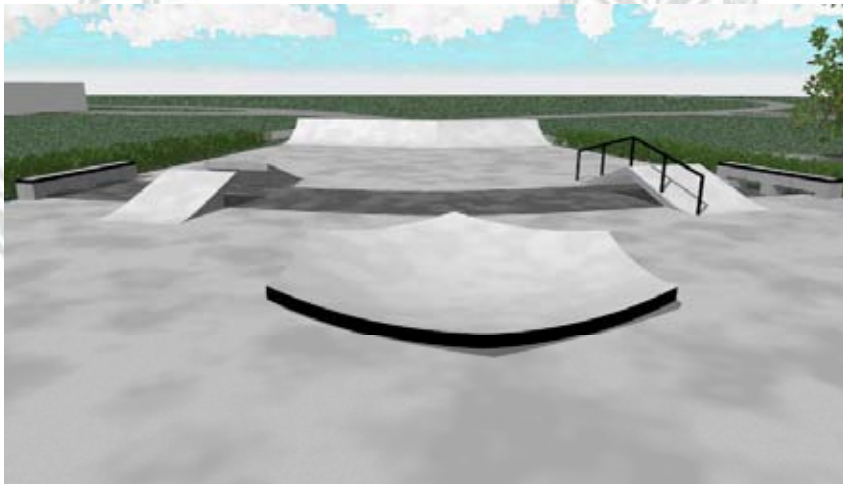

PREFERRED CONCEPT

BRINDLINE
CONCRETE SKATEPARK DESIGN & CONSTRUCTION

The Berger Partnership PS
Landscape Architecture

**SEATTLE PARKS
AND RECREATION**