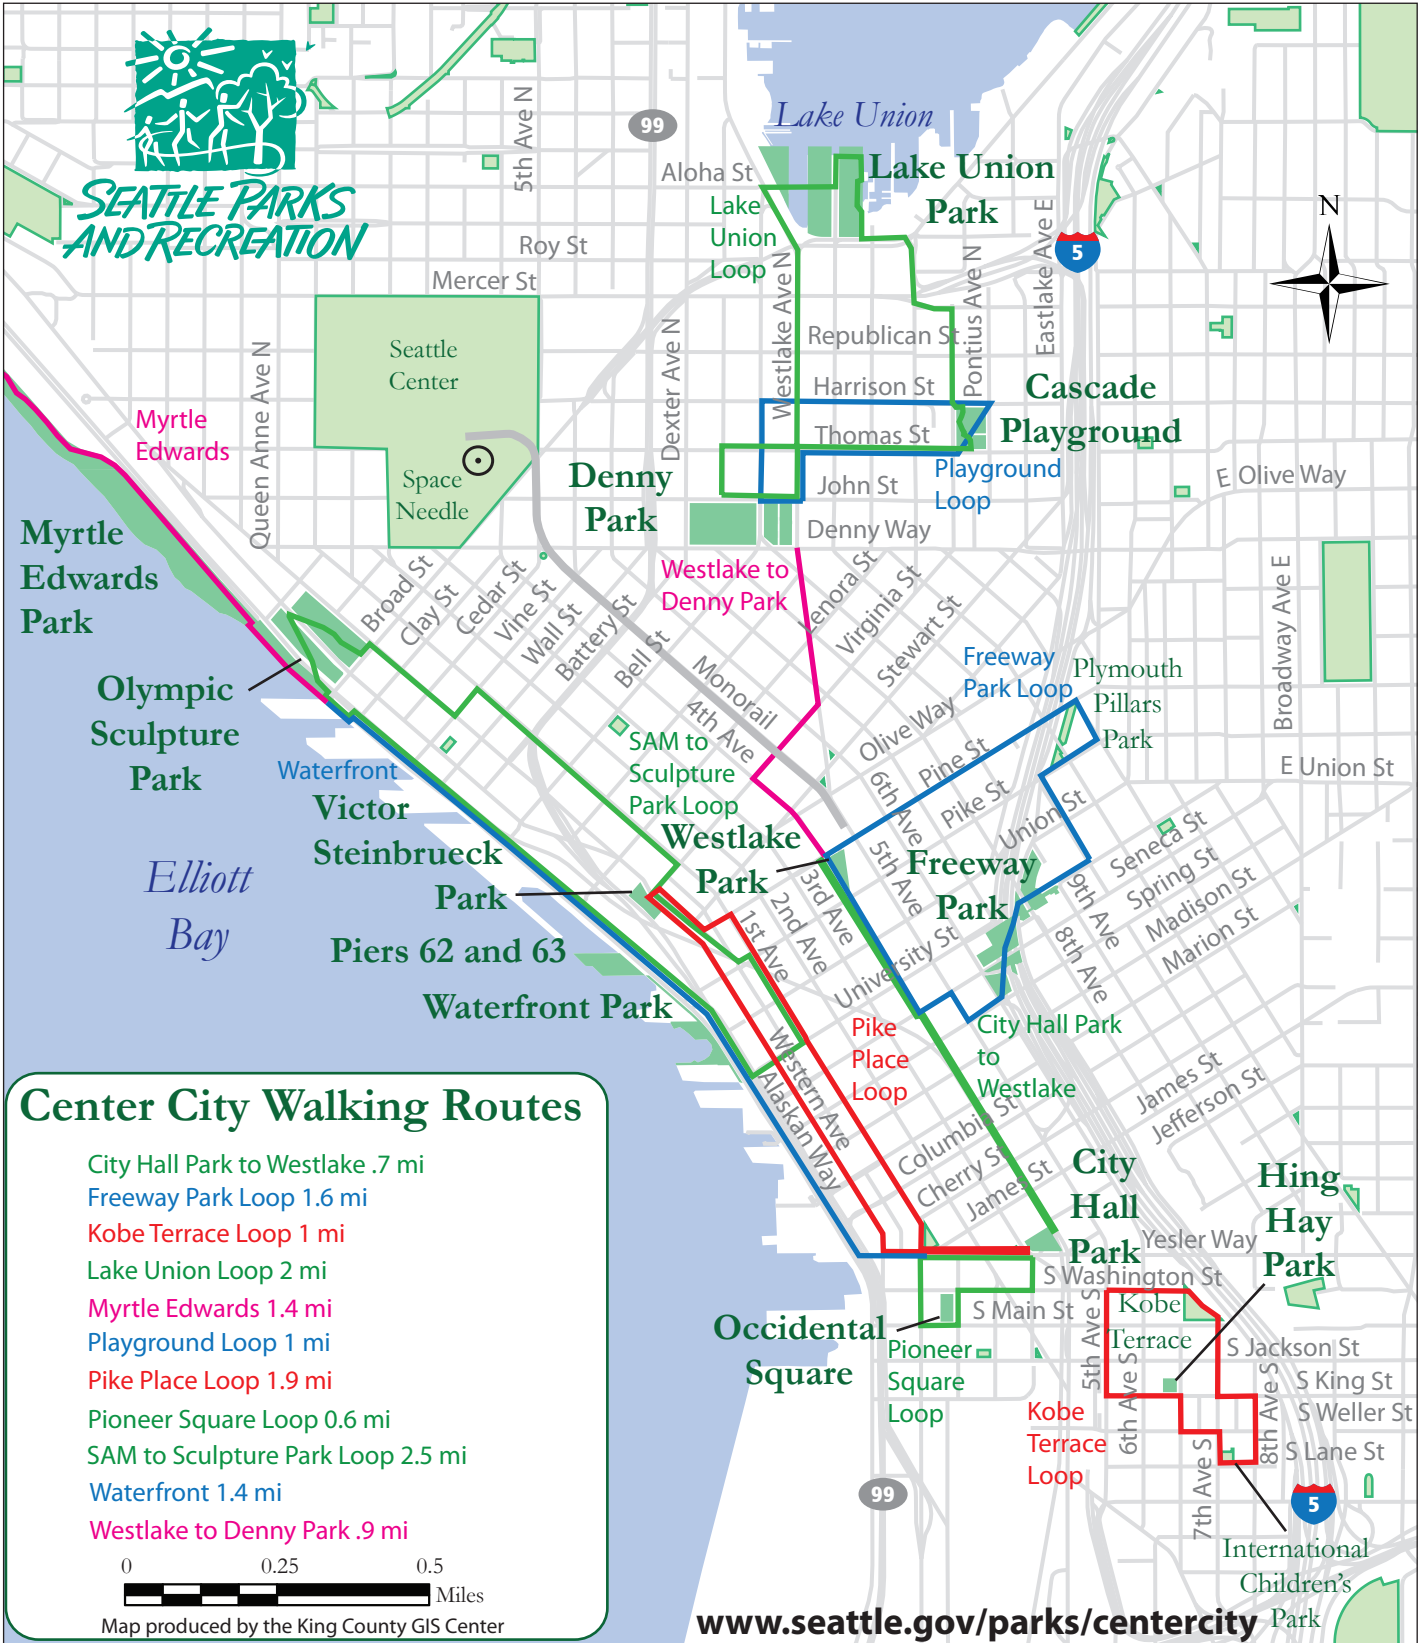

SEATTLE PARKS AND RECREATION

Center City Walking Routes

- City Hall Park to Westlake .7 mi
- Freeway Park Loop 1.6 mi
- Kobe Terrace Loop 1 mi
- Lake Union Loop 2 mi
- Myrtle Edwards 1.4 mi
- Playground Loop 1 mi
- Pike Place Loop 1.9 mi
- Pioneer Square Loop 0.6 mi
- SAM to Sculpture Park Loop 2.5 mi
- Waterfront 1.4 mi
- Westlake to Denny Park .9 mi

Map produced by the King County GIS Center

www.seattle.gov/parks/centercity