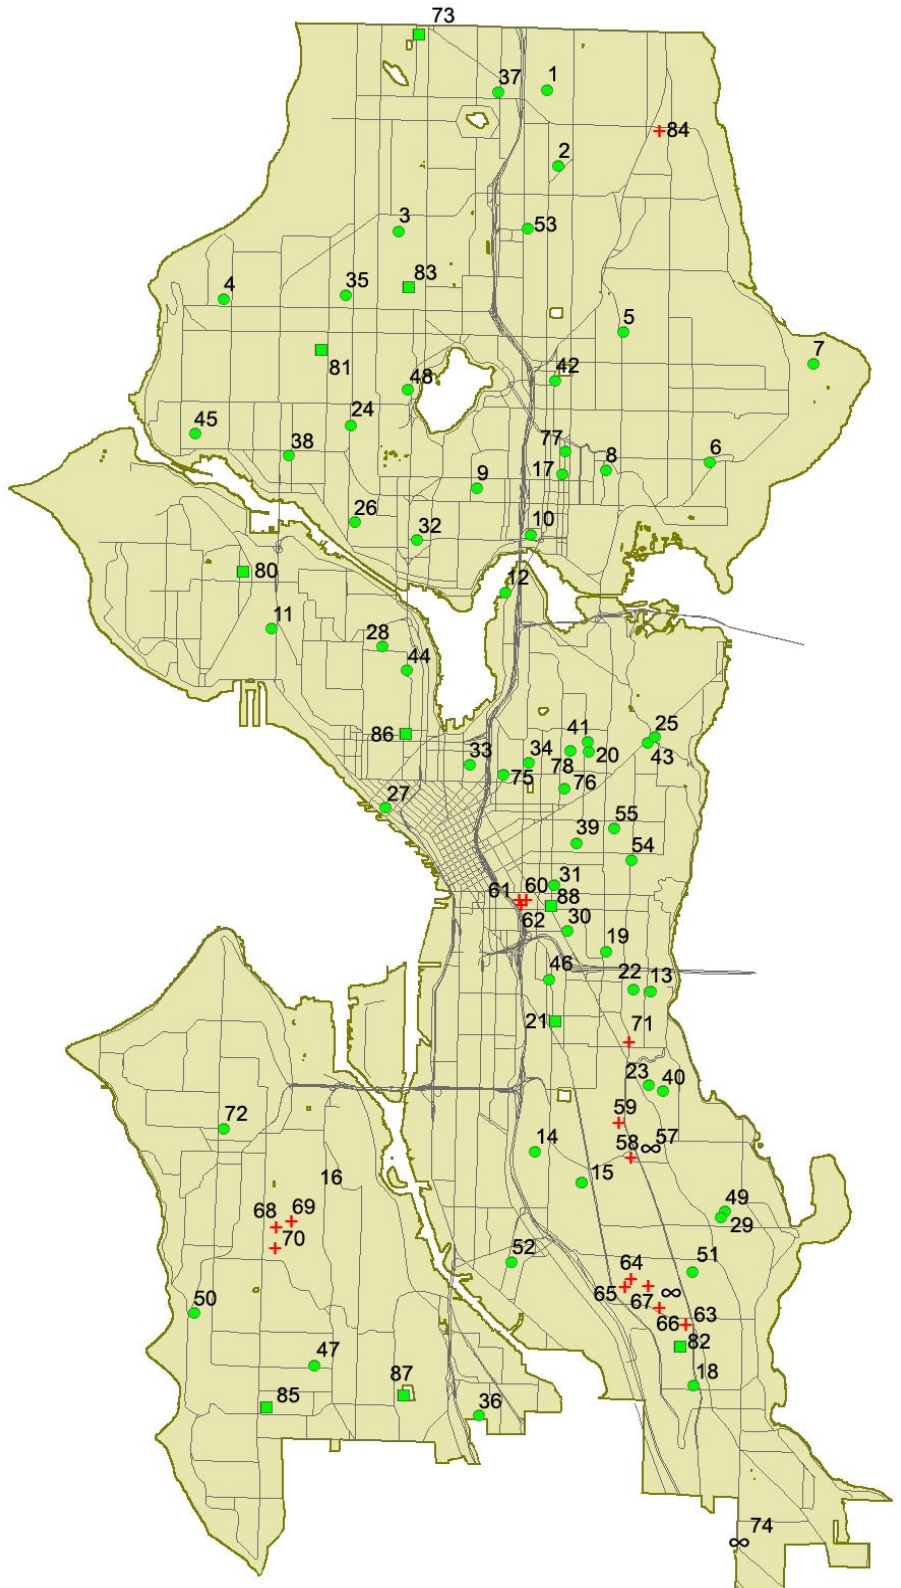

Community Garden Coordinators

- **(BY)** Bunly Yun, Garden Coordinator
  206-684-8495
  Bunly.Yun@seattle.gov
- **(JB)** Julie Bryan, Garden Coordinator
  206-684-0540
  Julie.Bryan@seattle.gov
- **(KF)** Kenya Fredie, Garden
  Coordinator 206-733-9243
  Kenya.Fredie@seattle.gov
- **(ML)** Minh Chau Le, Garden
  Coordinator 206-233-7112
  Minhchau.Le@seattle.gov
- **(NM)** Nate Moxley, Garden
  Coordinator 206-733-9586
  Nate.moxley@seattle.gov
- **(SP)** Sandy Pernitz, Garden
  Coordinator 206-684-0284
  sandy.pernitz@seattle.gov

P-Patch Parks & Green Space Levy

- **(LR)** Laura Raymond, P-Patch Parks
  & Green Space Levy Coordinator
  206-615-1787
  Laura.Raymond@seattle.gov
- **(PH)** Phi Huynh, P-Patch Parks &
  Green Space Levy Community
  Inclusive Engagement Specialist
  206-684-4531
  Phi.Huynh@seattle.gov
- Josh Mahar, P-Patch Parks & Green
  Space Levy Community Engagement
  & Communications Intern
  733-9982 Josh.Mahar@seattle.gov

P-Patch Program

Mailing Address:
PO Box 94649, Seattle WA 98124-4649
Phone: 206-684-0264 TDD: 733-9595

Office Location: 700 5th Ave Suite 1700
Email: p-patch.don@seattle.gov
Website: www.seattle.gov/
neighborhoods/ppatch

P-Patch Trust

PO Box 19748, Seattle, WA 98109
VM: 425-329-1601
Email: p.patch.trust@ppatchtrust.org
Website: www.ppatch.org

Key

- Existing Garden
- New Sites: construction pr
  design in 2012/13
- ∞ Future Garden Site
- + Public Housing Sites-resident priority