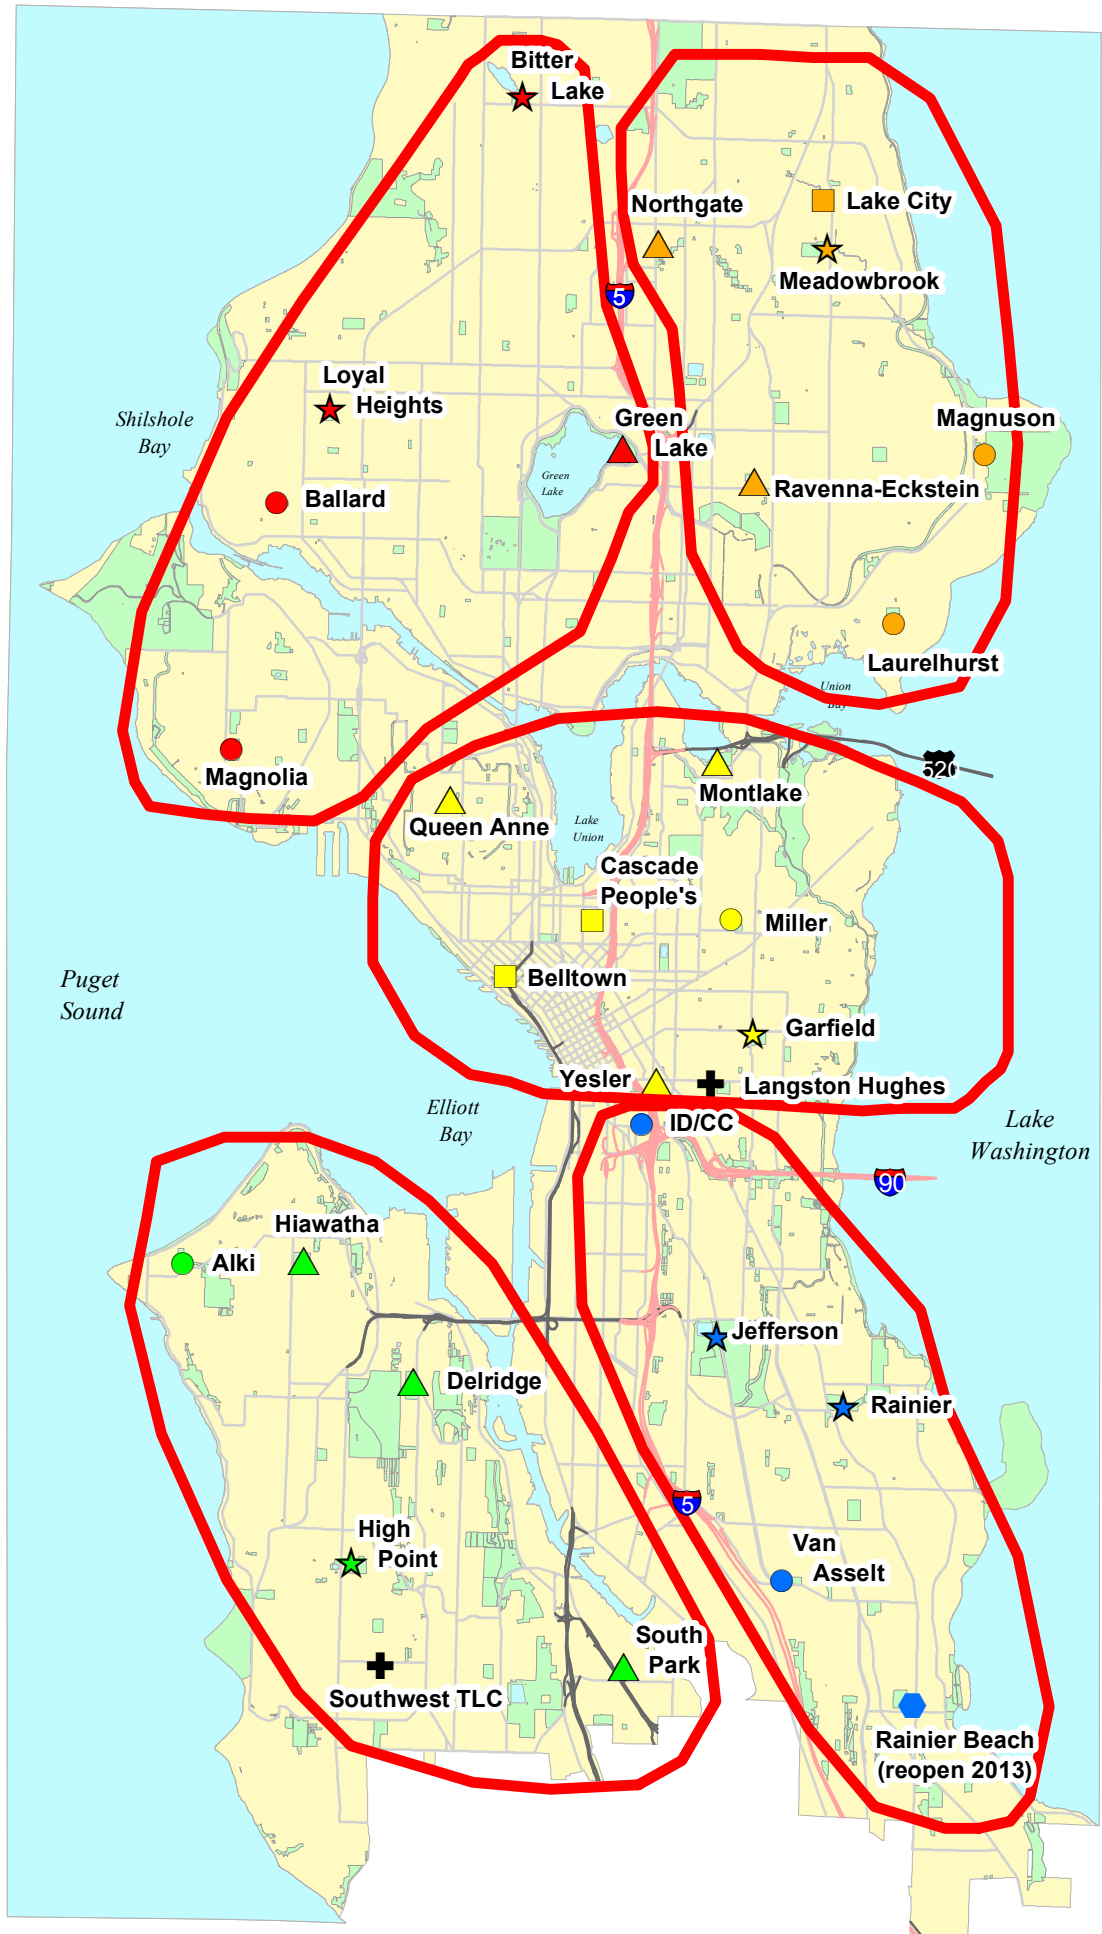

Community Centers - Proposed Changes

Legend

- ★ Service Level 1
- ▲ Service Level 2a
- Service Level 2b
- Centers Run by Others
- ⊕ Special Purpose Facilities
- ⬢ Closed for Construction
- Parks

©2011, CITY OF SEATTLE
All rights reserved.

No warranties of any sort, including accuracy, fitness or merchantability accompany this product.

Map date: September 8, 2011