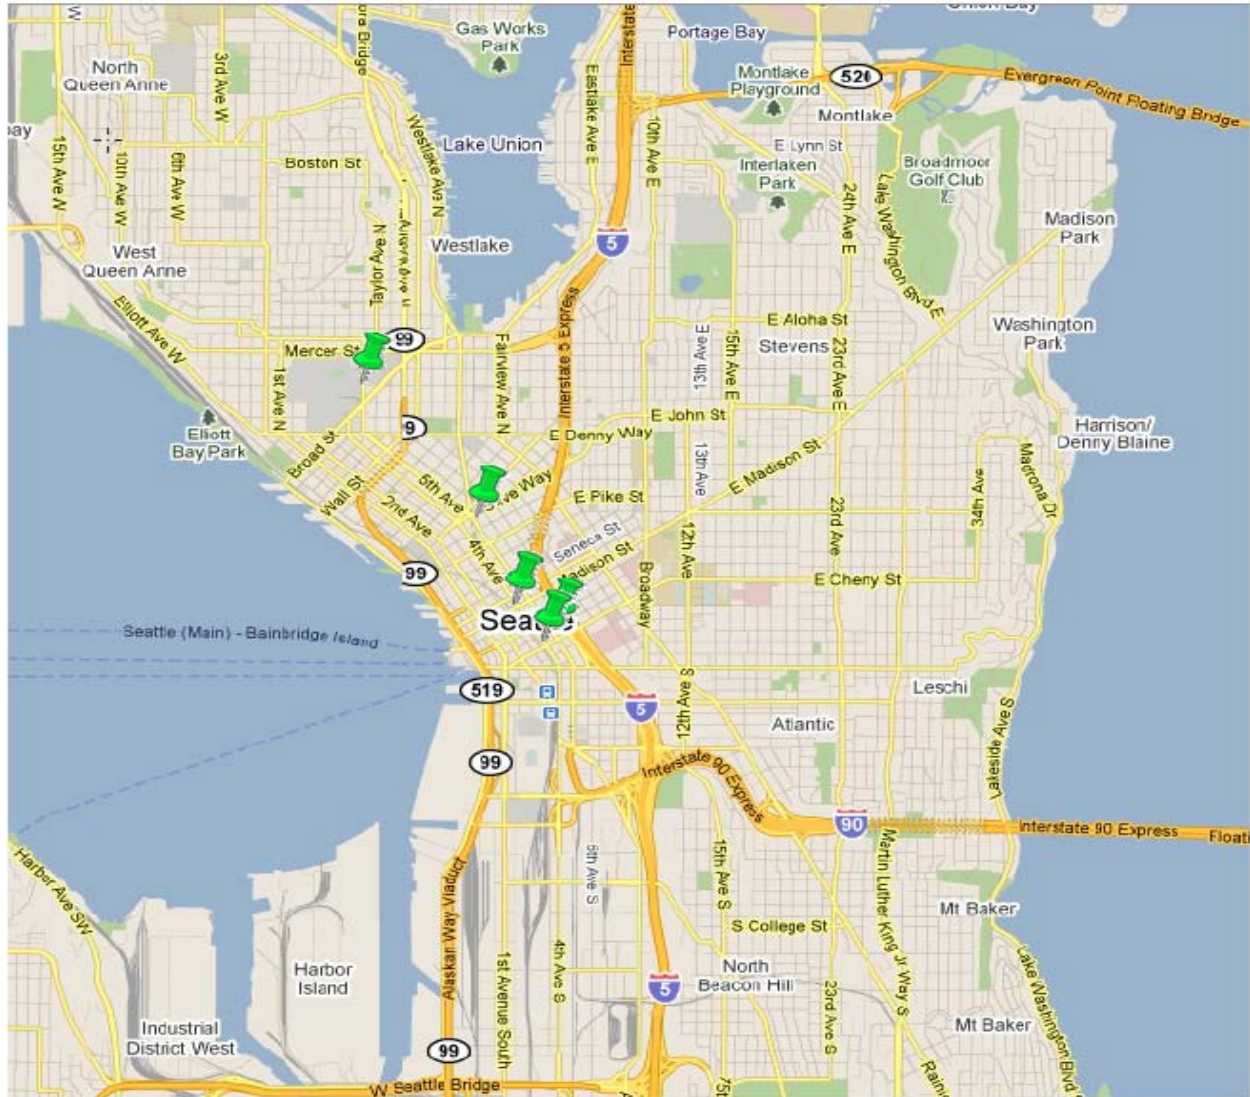

## EV Charging Stations on City of Seattle Property Funded by a Puget Sound Clean Cities Coalition Grant

-  Pacific Place parking garage  
Pacific Place parking garage with seven (7) public access charging stations.
-  Seattle Center Parking Garage  
5Th & Harrison parking garage with three (3) public access parking stalls.
-  Seattle Public Library parking garage  
Seattle public library parking garage with three (3) public access parking stalls.
-  SeaPark parking garage  
Sea park garage with six (6) public access charging stations.
-  City Hall Parking Garage  
Two (2) charging stations to be installed in City Hall parking garage.