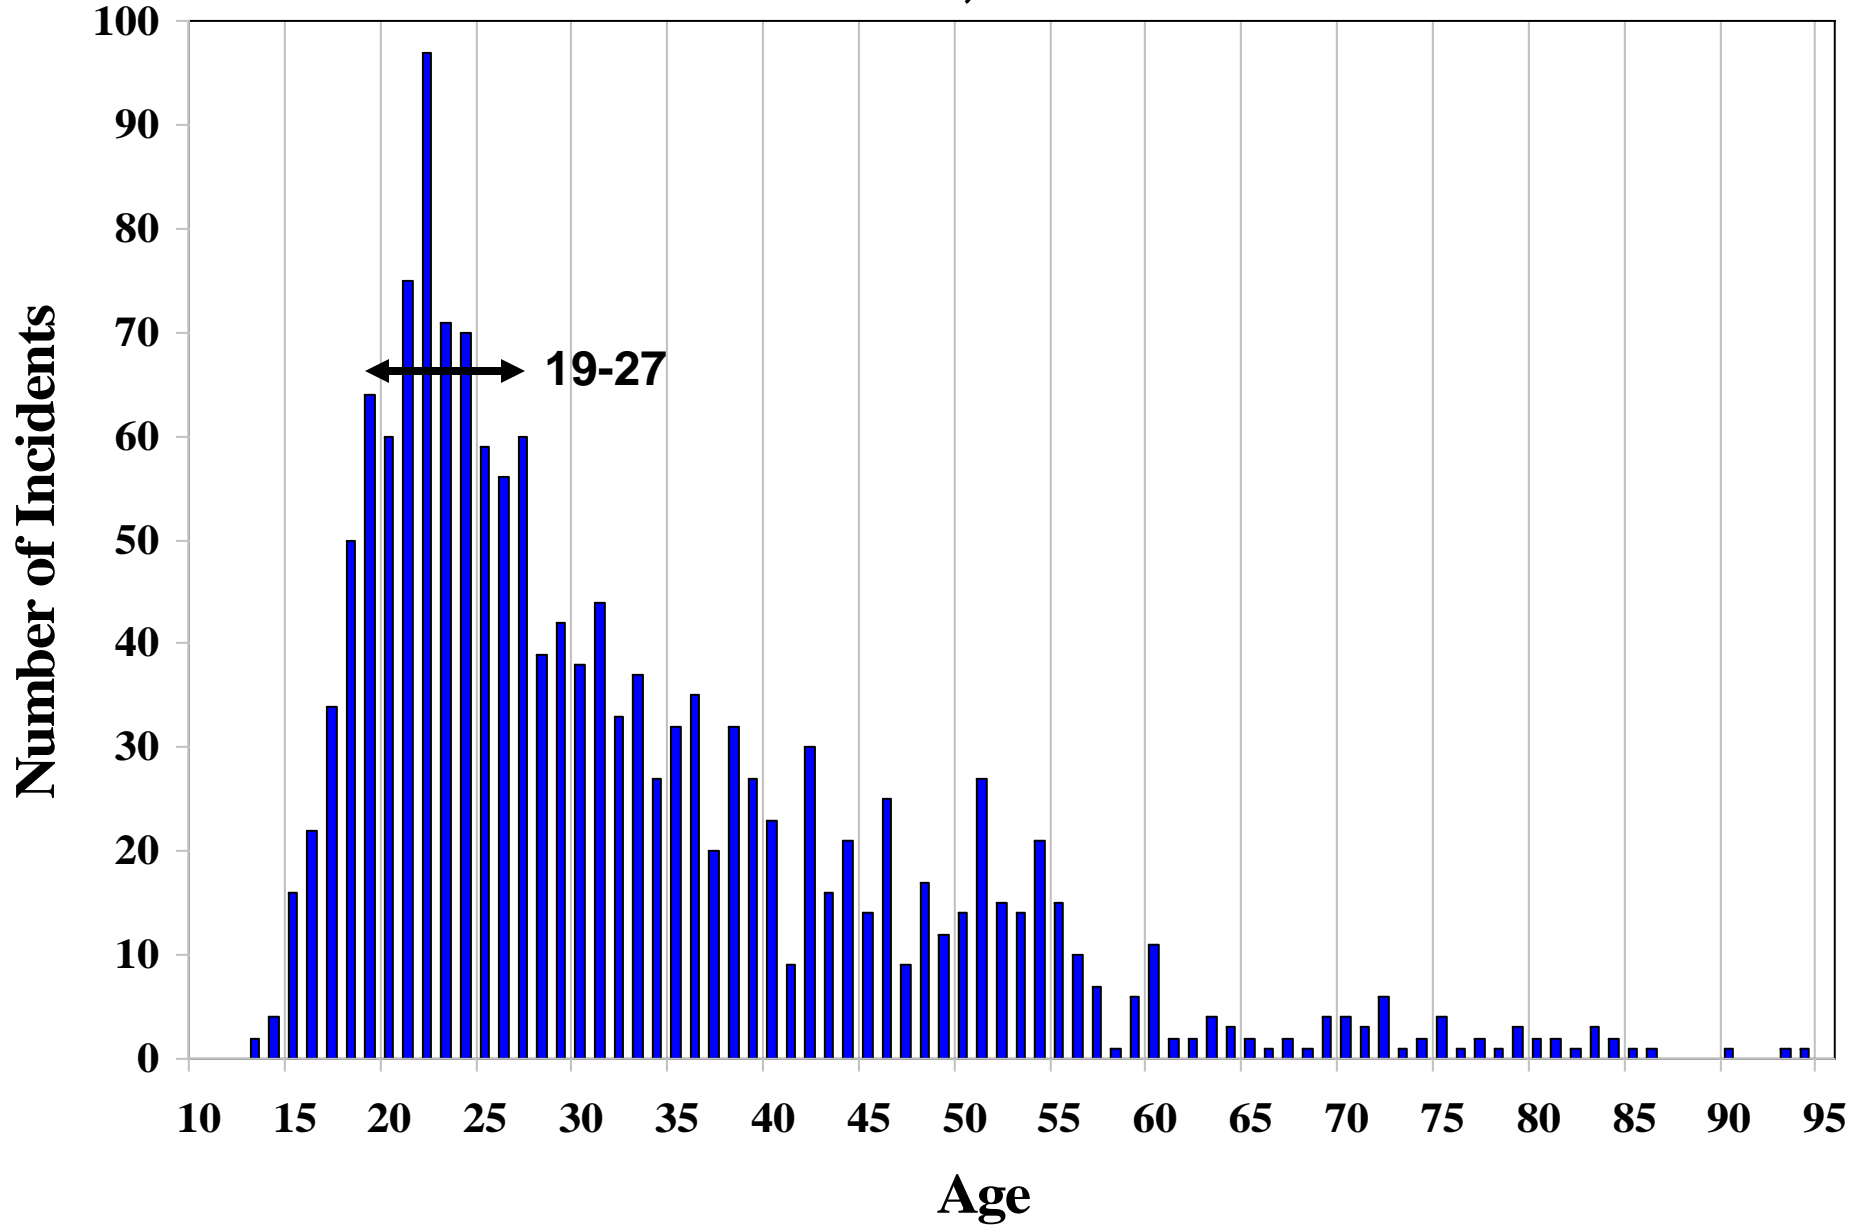

Source States for ATF Gun Traces in
Washington State in 2006
2,382 Traces

Gun Crimes in Seattle

2000 - 2004

Gun Crimes in Seattle

2000 - 2004

2,064 Guns

Guns Used in Crimes in Seattle

2000 - 2004

2,064 Guns

Gender and Race of Gun Offenders Seattle

Gender
1,836 Incidents

Race
1,463 Incidents

Age of Gun Offenders

Seattle 1,526 Incidents

Violent Gun Crimes in Washington State

Crime Statistics from the Washington
Association of Sheriffs and Police Chiefs