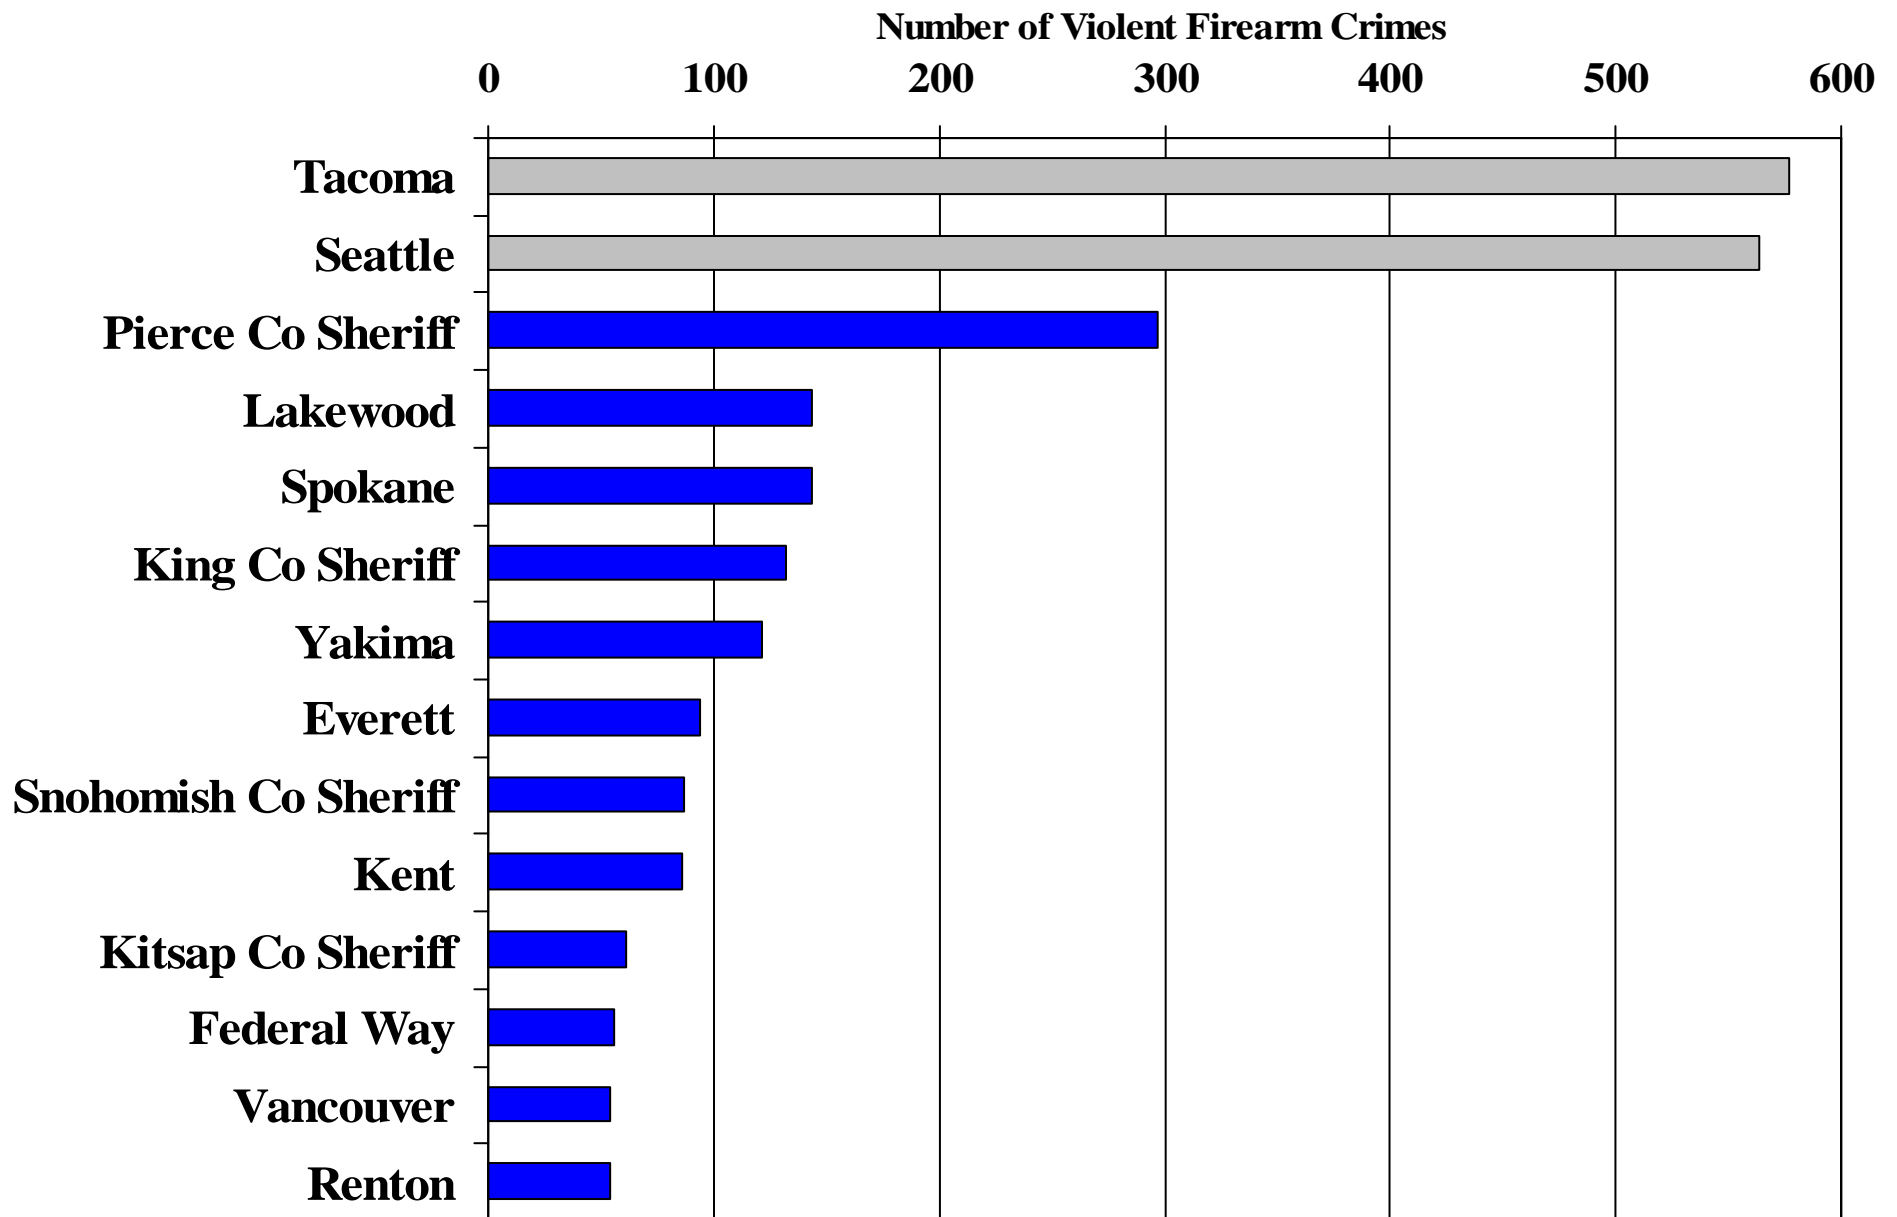

Jurisdictions with the Highest Number of Violent Firearm Crimes (Assaults, Robberies & Homicides) in 2005