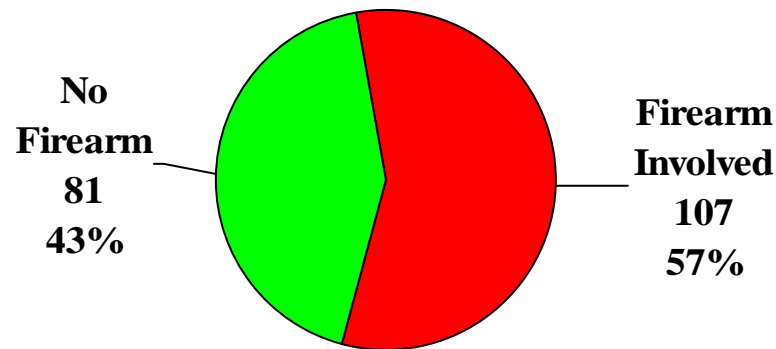

Percentage of Violent Crimes in Washington State Involving Firearms - 2006

Aggravated Assault

Robbery

Homicide