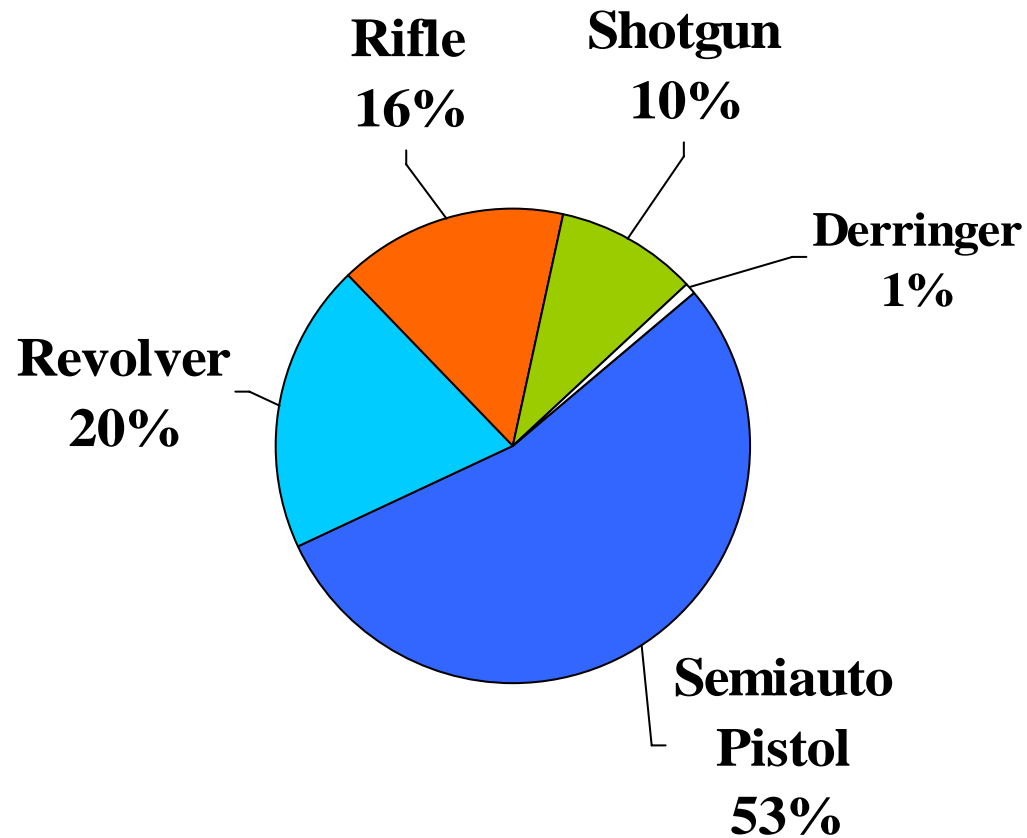

Source States for ATF Gun Traces in
Washington State in 2006
2,382 Traces

Gun Crimes in Seattle

2000 - 2004

Gun Crimes in Seattle

2000 - 2004

2,064 Guns

Guns Used in Crimes in Seattle

2000 - 2004

2,064 Guns

Gender and Race of Gun Offenders Seattle

Gender
1,836 Incidents

Race
1,463 Incidents

Age of Gun Offenders

Seattle 1,526 Incidents

Violent Gun Crimes in Washington State

Crime Statistics from the Washington
Association of Sheriffs and Police Chiefs