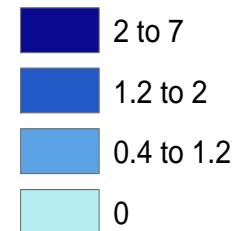

Gun Incidents per 10,000 Students