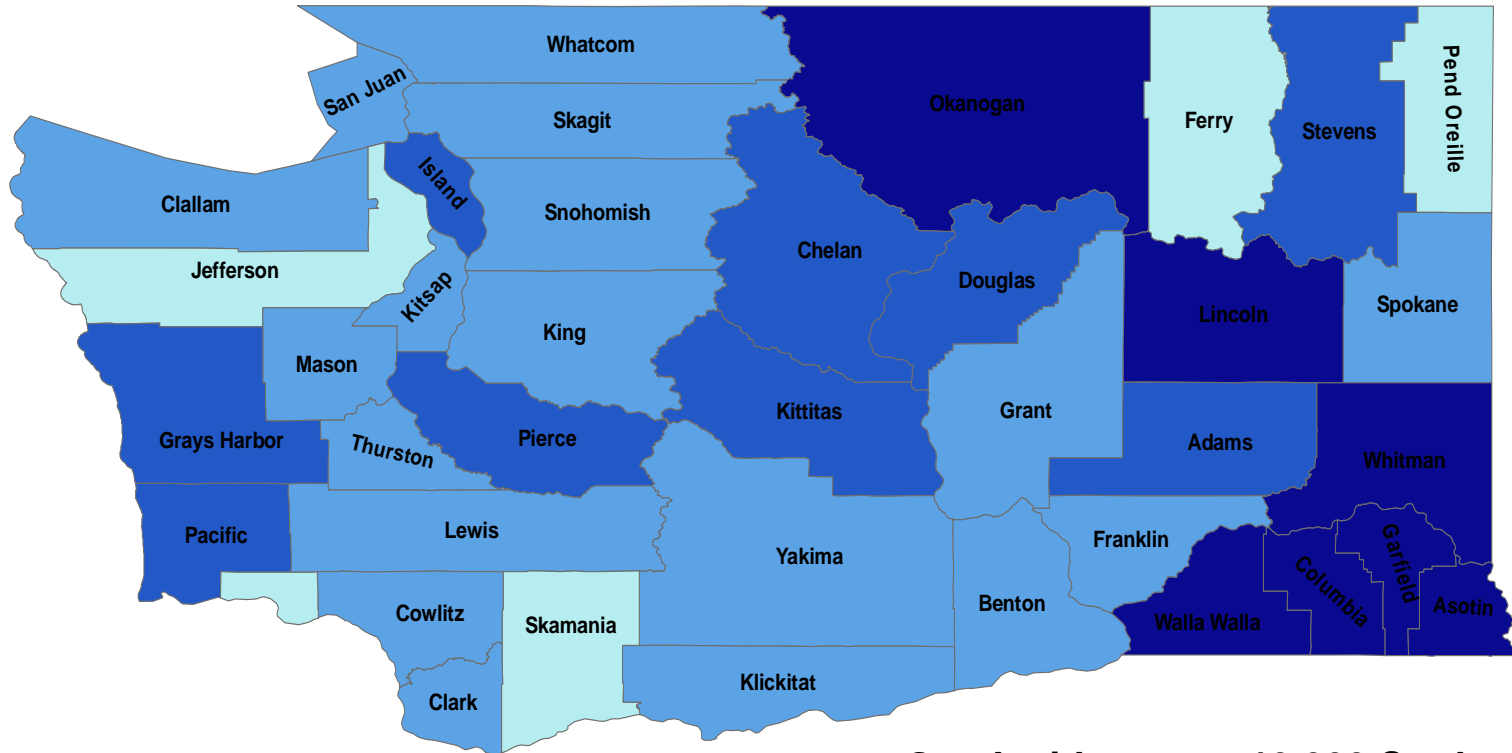

Gun Incidents at Schools - 2002 to 2006

Annual Number of Guns Brought to Schools per 10,000 Students