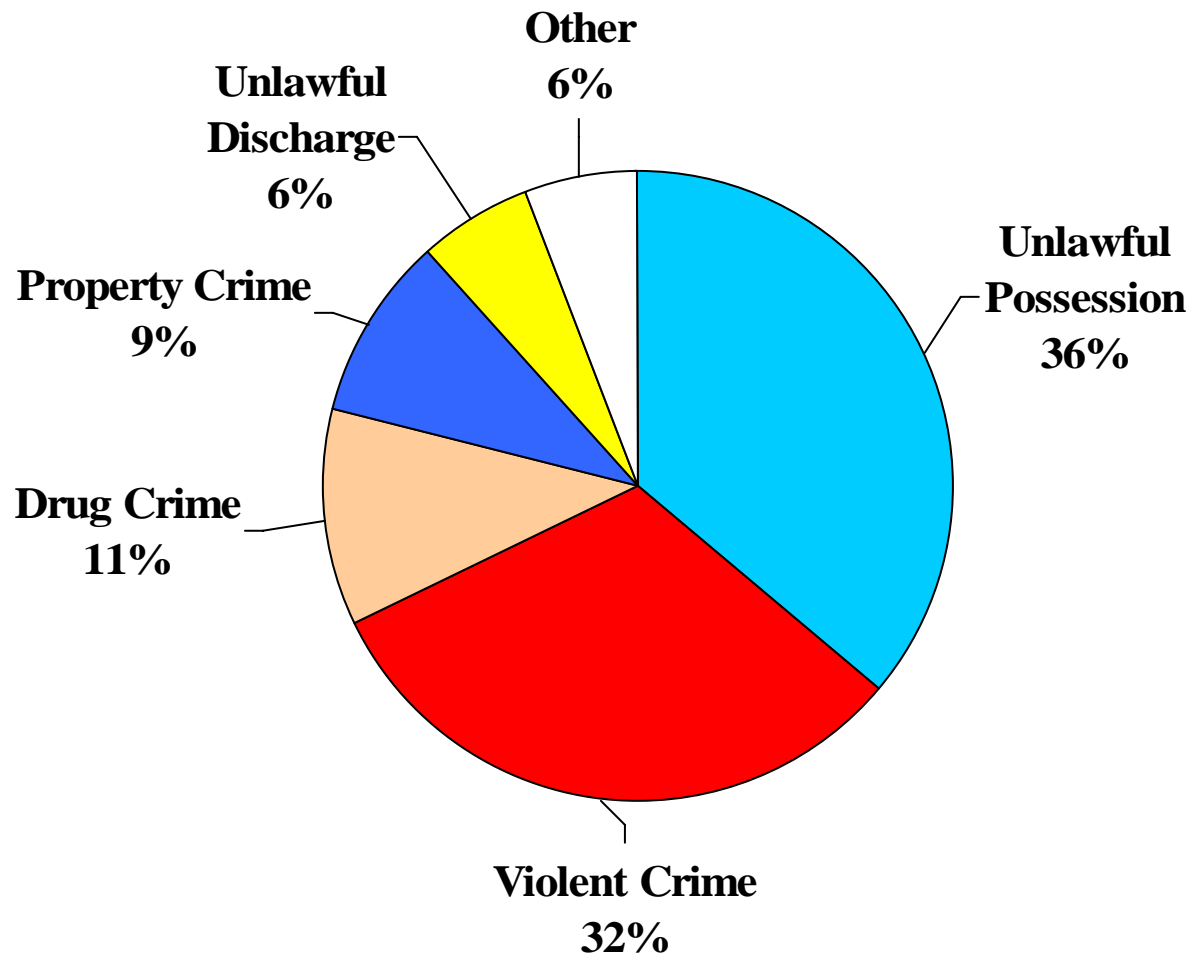

Source States for ATF Gun Traces in
Washington State in 2006
2,382 Traces

Gun Crimes in Seattle

2000 - 2004

Gun Crimes in Seattle

2000 - 2004

2,064 Guns

Guns Used in Crimes in Seattle

2000 - 2004

2,064 Guns

Gender and Race of Gun Offenders Seattle

Gender
1,836 Incidents

Race
1,463 Incidents

Age of Gun Offenders

Seattle 1,526 Incidents

Violent Gun Crimes in Washington State

Crime Statistics from the Washington
Association of Sheriffs and Police Chiefs