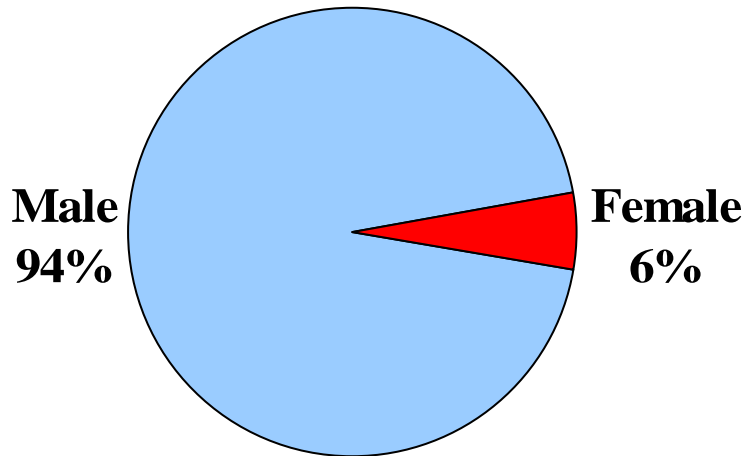

Source States for ATF Gun Traces in
Washington State in 2006
2,382 Traces

Gun Crimes in Seattle

2000 - 2004

Gun Crimes in Seattle

2000 - 2004

2,064 Guns

Guns Used in Crimes in Seattle

2000 - 2004

2,064 Guns

Gender and Race of Gun Offenders Seattle

Gender
1,836 Incidents

Race
1,463 Incidents

Age of Gun Offenders

Seattle 1,526 Incidents

Violent Gun Crimes in Washington State

Crime Statistics from the Washington
Association of Sheriffs and Police Chiefs