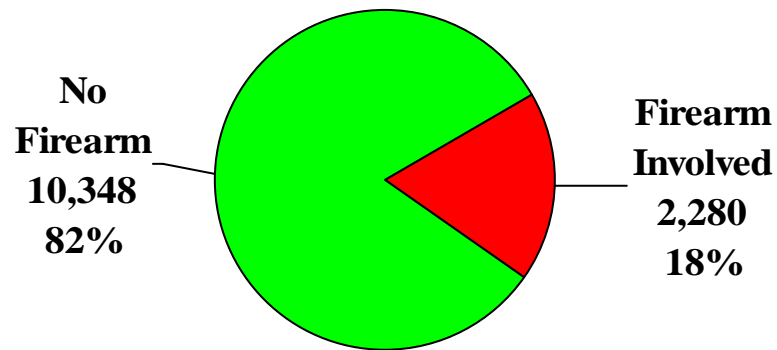

Percentage of Violent Crimes in Washington State Involving Firearms - 2006

Aggravated Assault