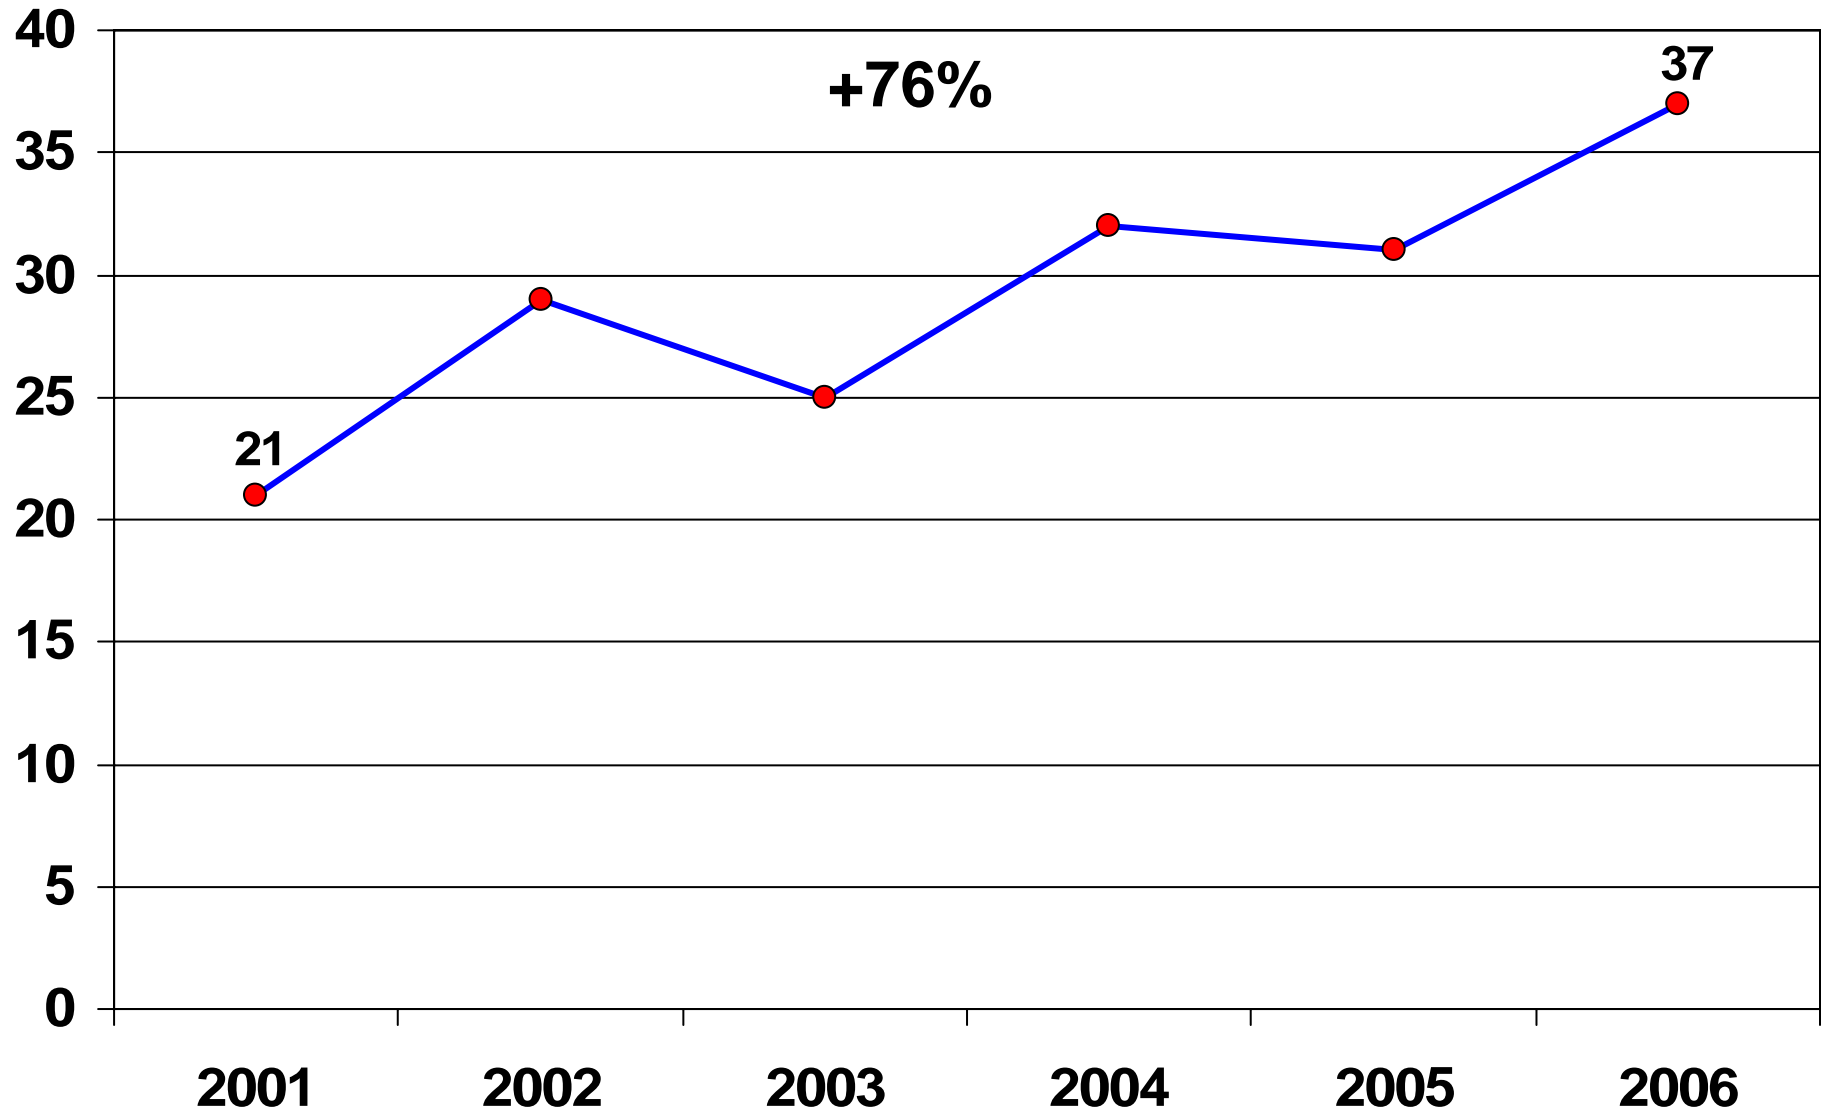

Number of Police Officers Assaulted with Firearms in Washington State