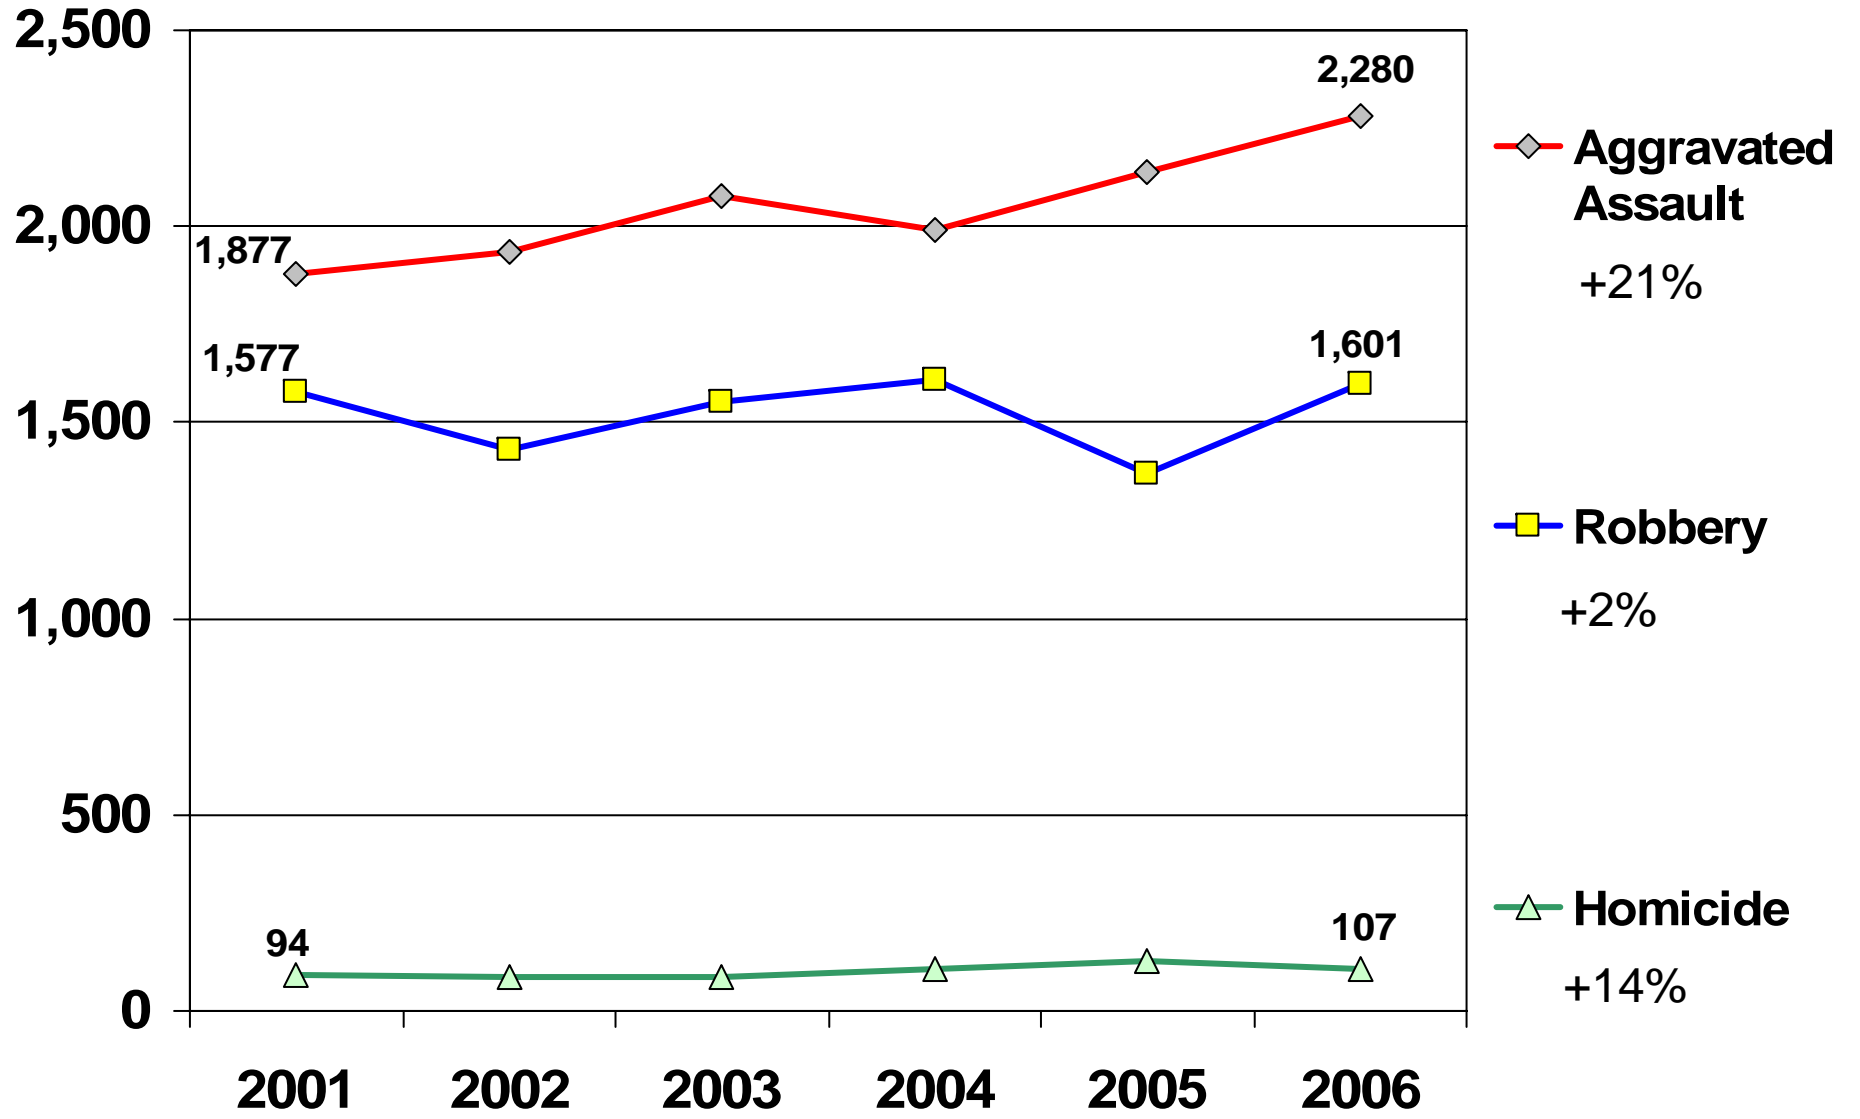

Gun Incidents at Schools - 2002 to 2006

Annual Number of Guns Brought to Schools per 10,000 Students

Gun Incidents per 10,000 Students

Percentage of Students Who Said It Would be Easy to Get a Handgun if They Wanted One

2006 Healthy Youth Survey

Violent Gun Crimes in Washington State

Crime Statistics from the Washington
Association of Sheriffs and Police Chiefs

Number of Violent Crimes in Washington Involving a Firearm

Percentage of Violent Crimes in Washington State Involving Firearms - 2006

Source States for ATF Gun Traces in
Washington State in 2006
2,382 Traces

Gun Crimes in Seattle

2000 - 2004

Gun Crimes in Seattle

2000 - 2004

2,064 Guns

Guns Used in Crimes in Seattle

2000 - 2004

2,064 Guns

Gender and Race of Gun Offenders Seattle

Gender
1,836 Incidents

Race
1,463 Incidents

Age of Gun Offenders

Seattle 1,526 Incidents

Violent Gun Crimes in Washington State

Crime Statistics from the Washington
Association of Sheriffs and Police Chiefs