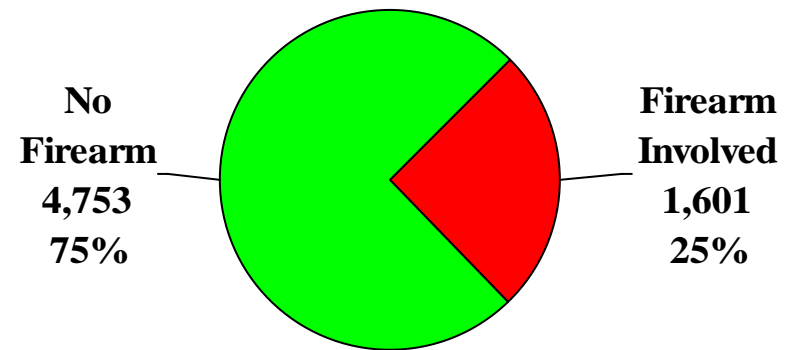

Percentage of Violent Crimes in Washington State Involving Firearms - 2006

Aggravated Assault

Robbery

Homicide