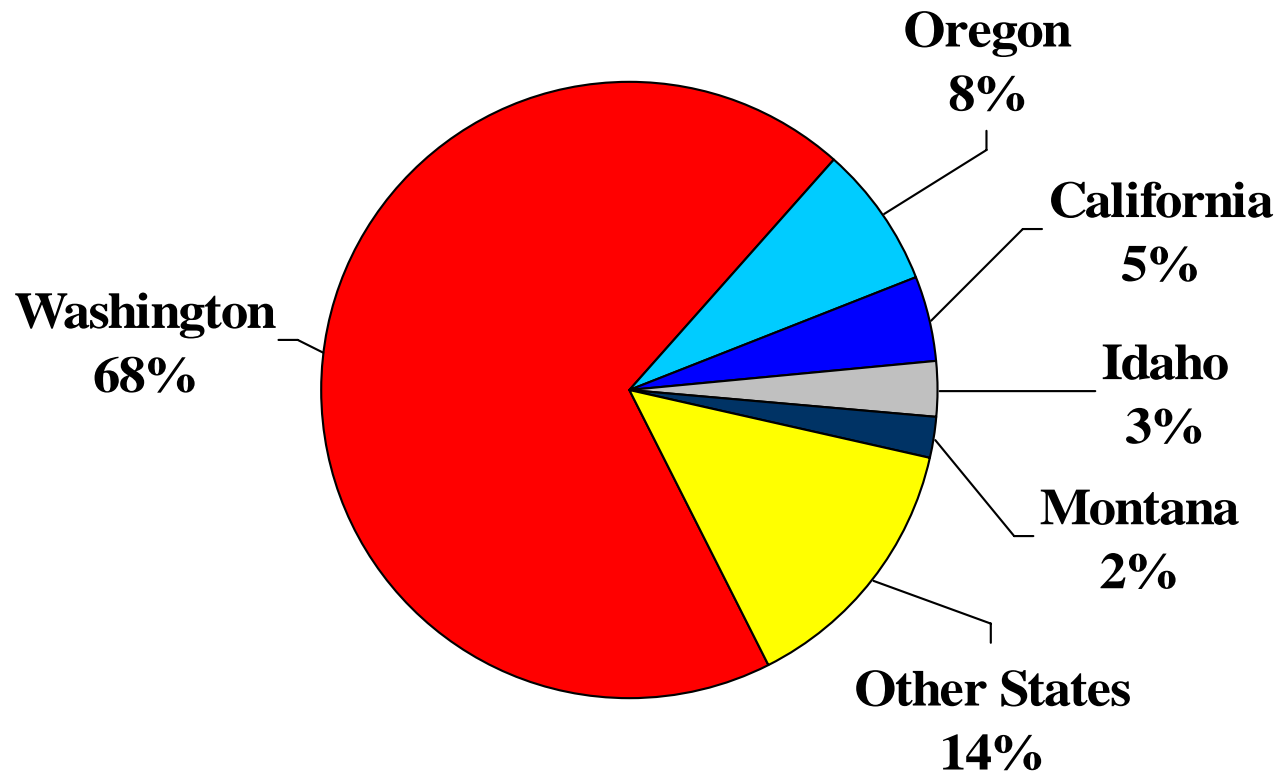

Aggravated Assault

Robbery

Homicide

Number of Police Officers Assaulted with Firearms in Washington State

Tracing Crime Guns

Bureau of Alcohol, Tobacco, Firearms
and Explosives

2006

Where do crime guns come from?

Source States for ATF Gun Traces in
Washington State in 2006
2,382 Traces

Gun Crimes in Seattle

2000 - 2004

Gun Crimes in Seattle

2000 - 2004

2,064 Guns

Guns Used in Crimes in Seattle

2000 - 2004

2,064 Guns

Gender and Race of Gun Offenders Seattle

Gender
1,836 Incidents

Race
1,463 Incidents

Age of Gun Offenders

Seattle 1,526 Incidents

Violent Gun Crimes in Washington State

Crime Statistics from the Washington
Association of Sheriffs and Police Chiefs