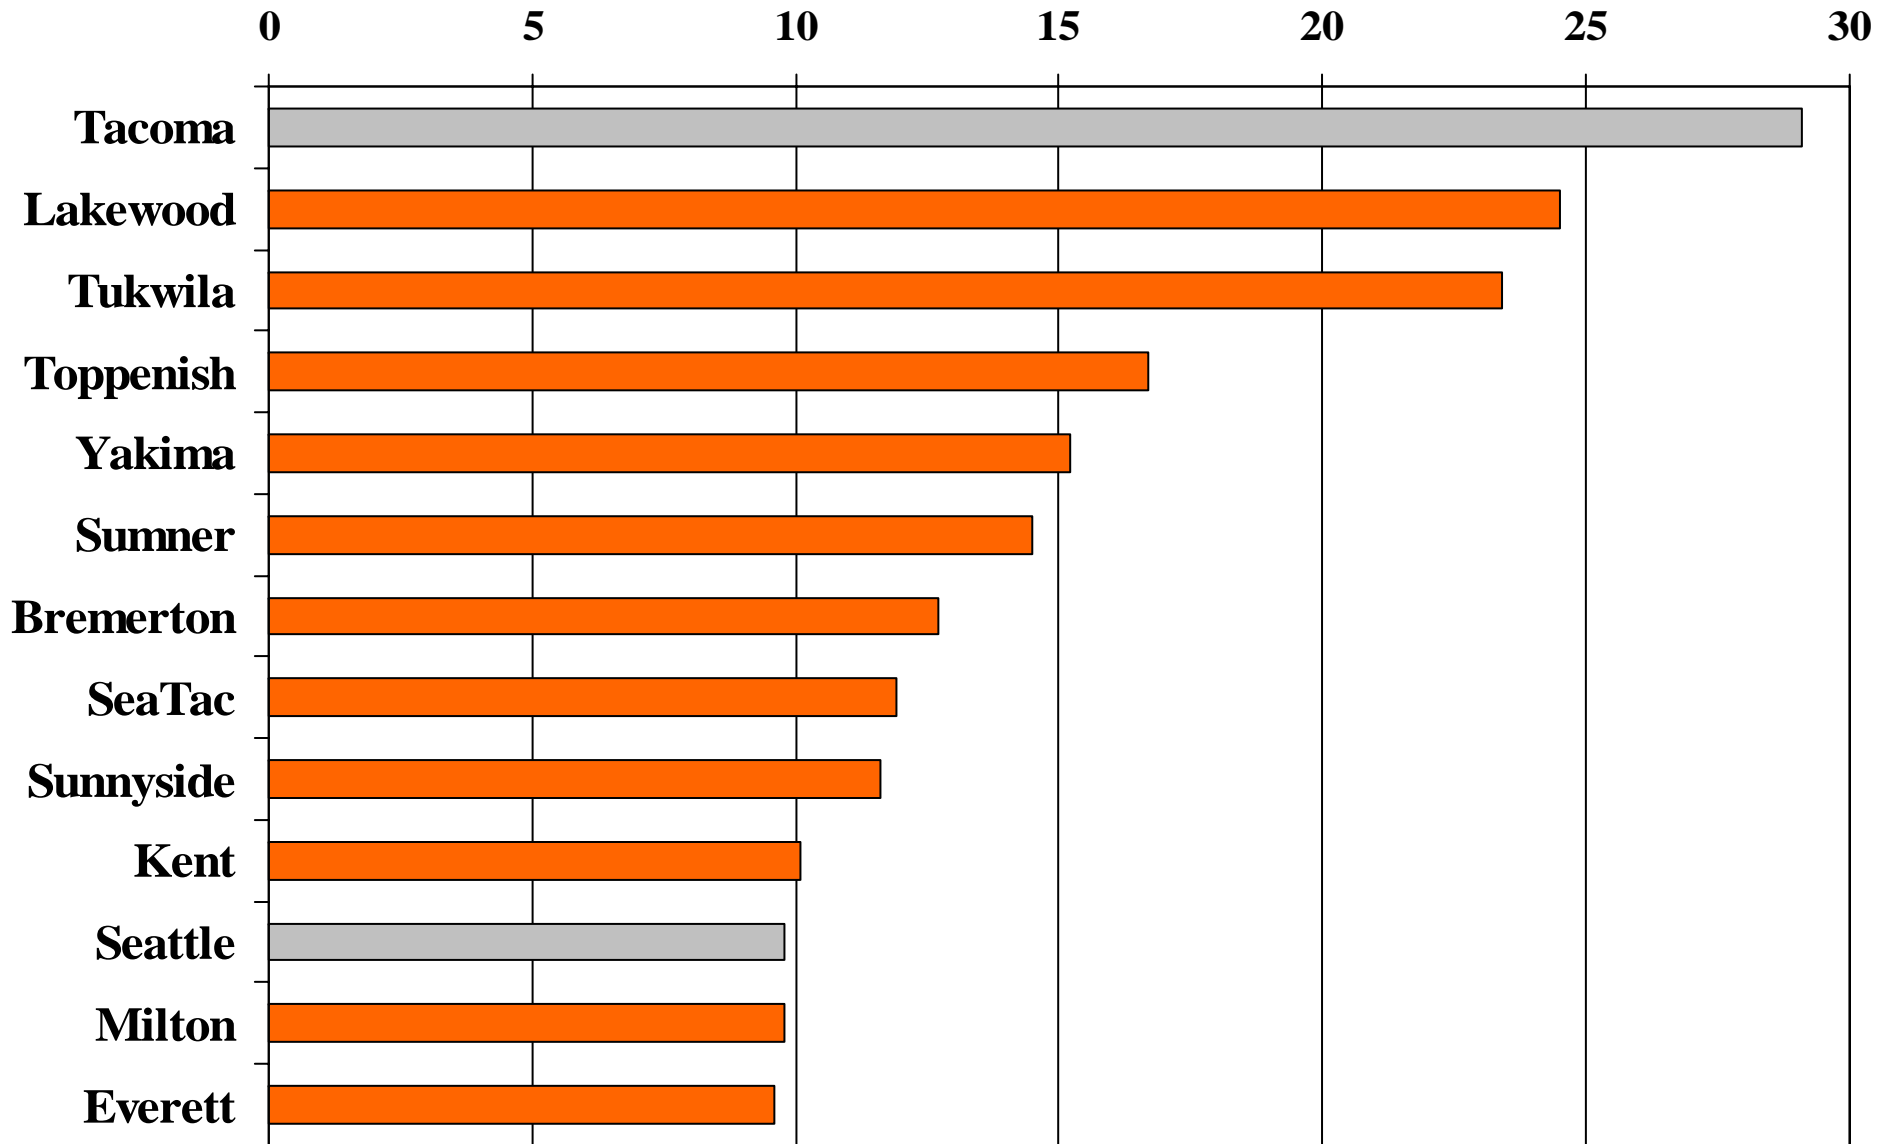

Washington Cities (pop. > 5,000) with the Highest Rates of Violent Firearm Crime in 2005

Number of Crimes per 10,000 Residents