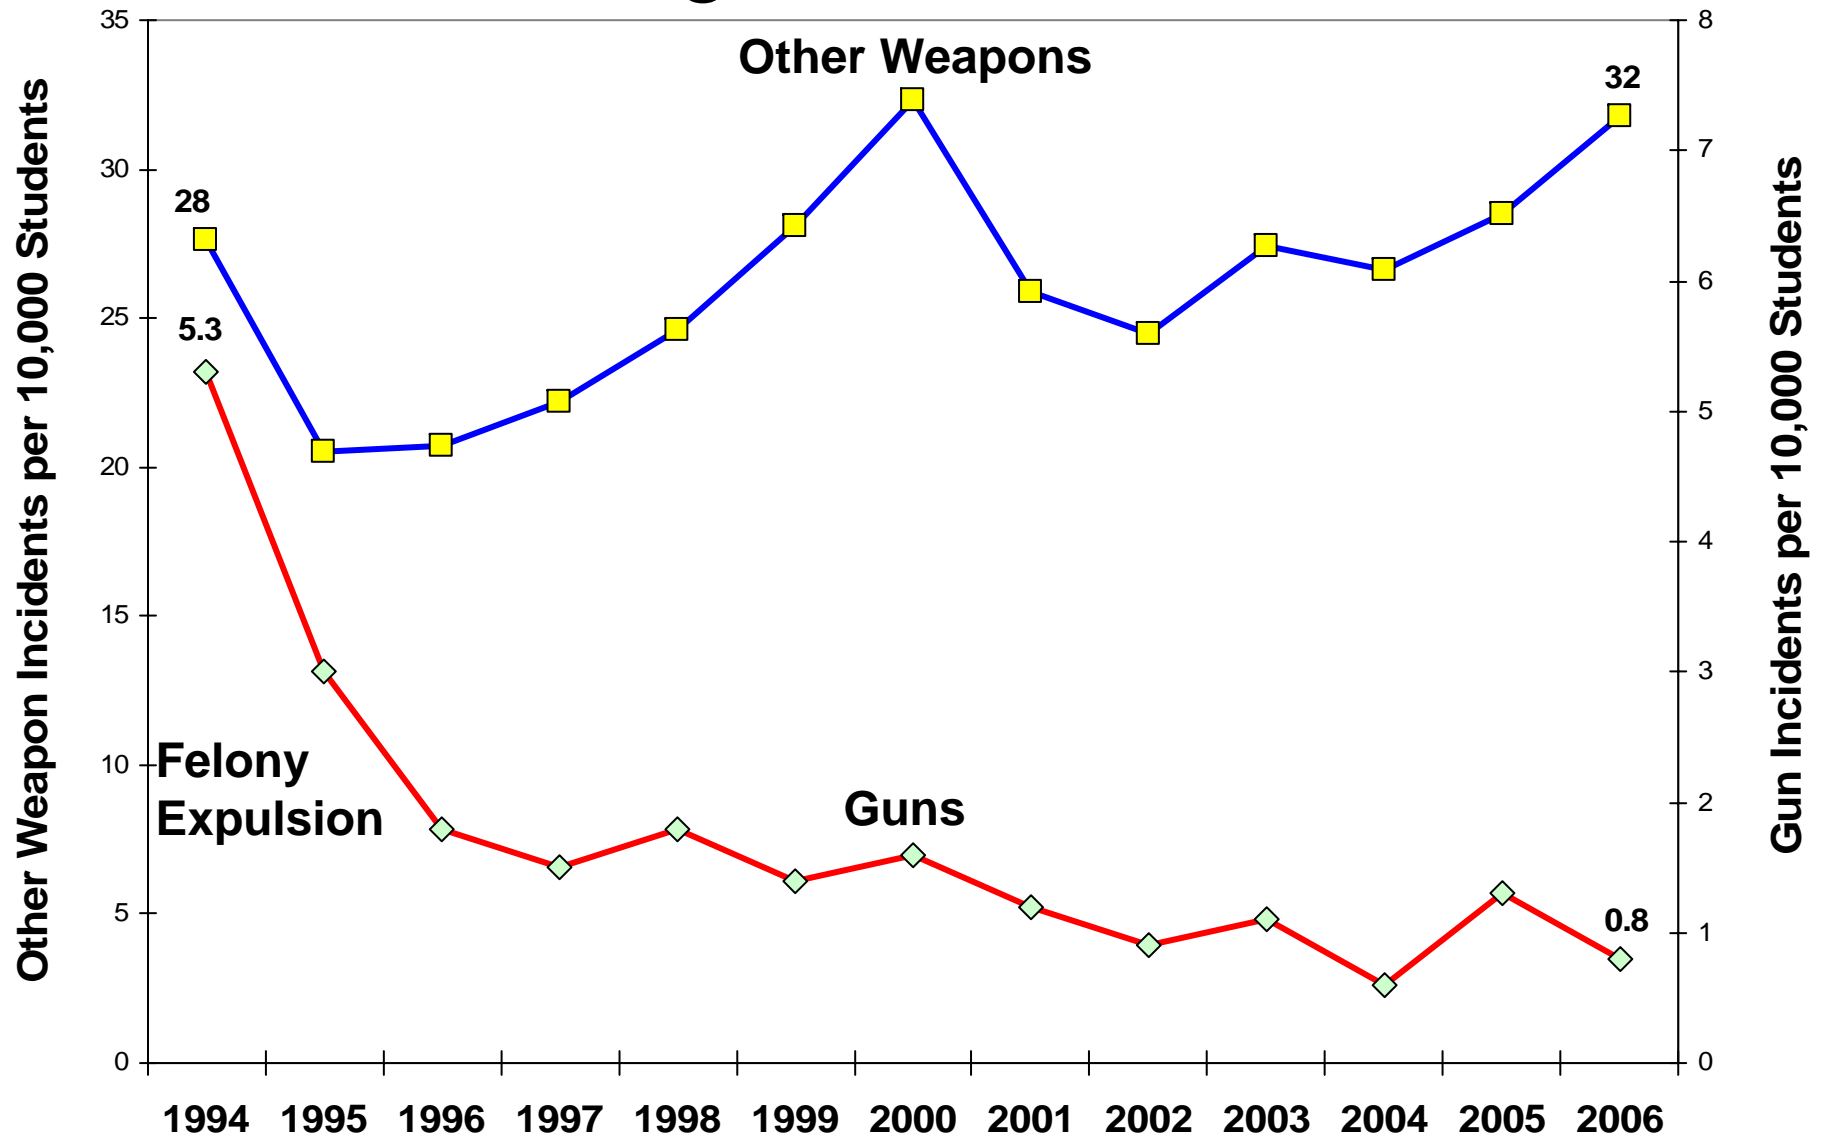

Gun Crime in Washington State

Bob Scales
Senior Policy Analyst
City of Seattle

Weapons in Schools

Washington State
Superintendent of Public
Instruction

Reported Weapons Incidents in Washington State Schools

Gun Incidents at Schools - 2002 to 2006

Annual Number of Guns Brought to Schools per 10,000 Students

Gun Incidents per 10,000 Students

Percentage of Students Who Said It Would be Easy to Get a Handgun if They Wanted One