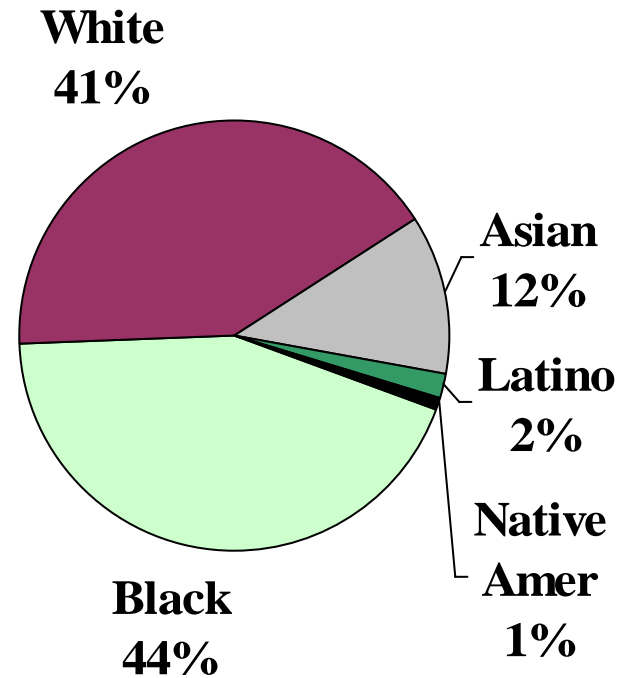

Source States for ATF Gun Traces in
Washington State in 2006
2,382 Traces

Gun Crimes in Seattle

2000 - 2004

Gun Crimes in Seattle

2000 - 2004

2,064 Guns

Guns Used in Crimes in Seattle

2000 - 2004

2,064 Guns

Gender and Race of Gun Offenders Seattle

Gender
1,836 Incidents

Race
1,463 Incidents

Age of Gun Offenders

Seattle 1,526 Incidents

Violent Gun Crimes in Washington State

Crime Statistics from the Washington
Association of Sheriffs and Police Chiefs

Jurisdictions with the Highest Number of Violent Firearm Crimes (Assaults, Robberies & Homicides) in 2005

Washington Cities (pop. > 5,000) with the Highest Rates of Violent Firearm Crime in 2005

Number of Crimes per 10,000 Residents