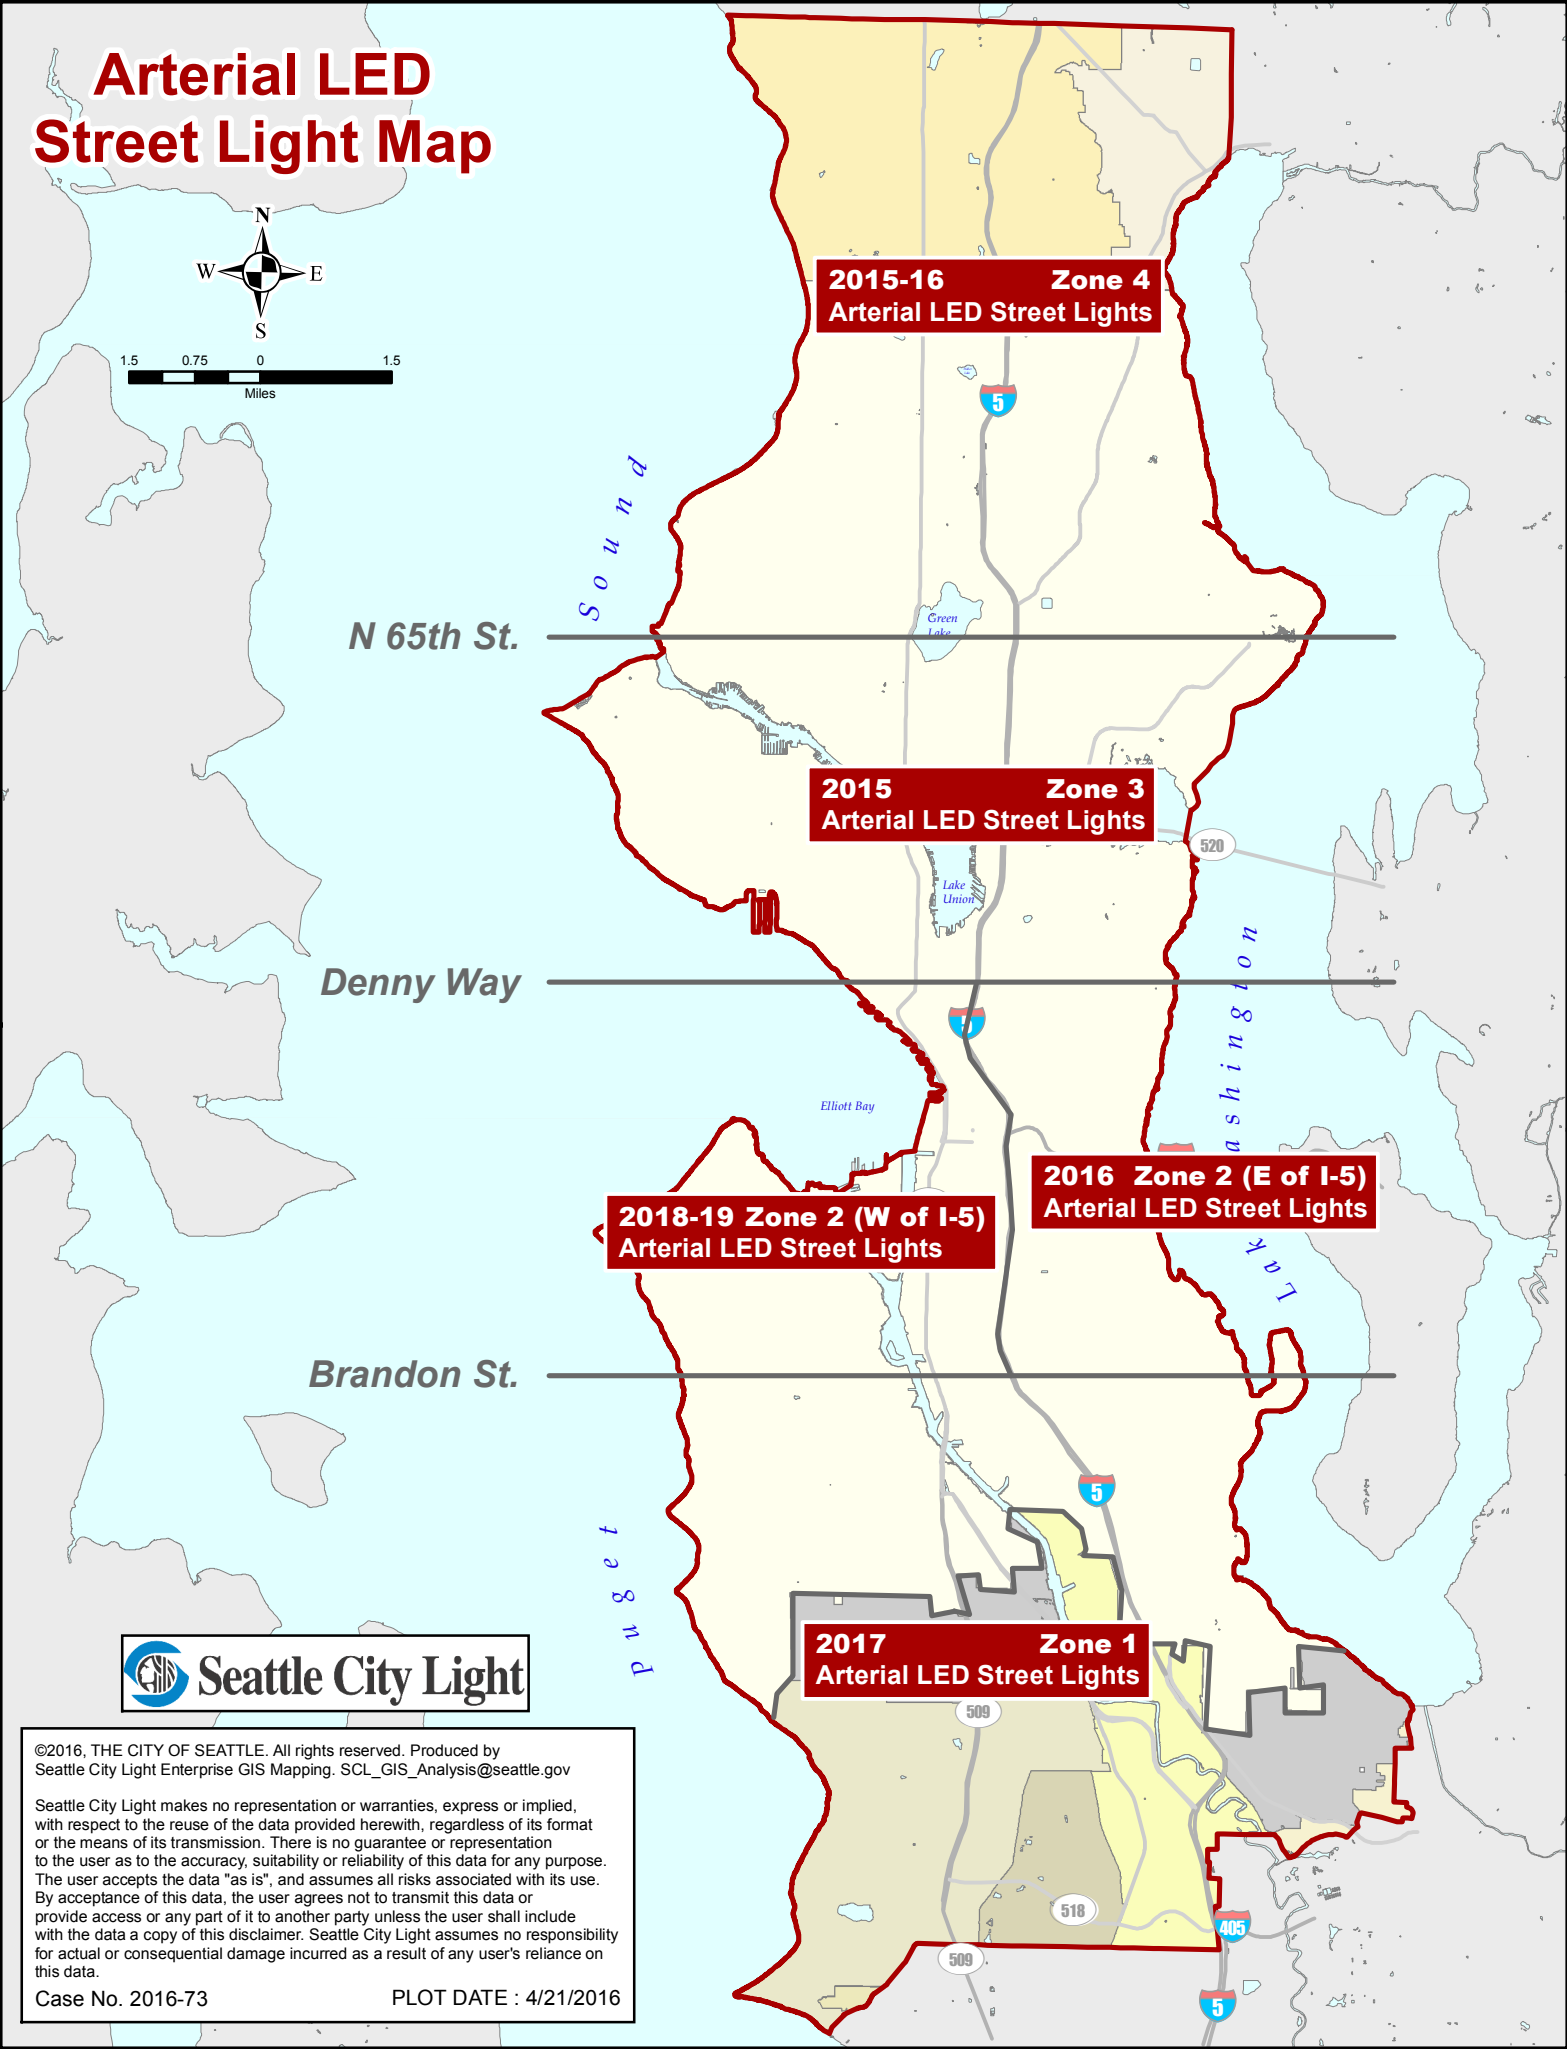

Arterial LED Street Light Map

2015-16 Zone 4
Arterial LED Street Lights

2015 Zone 3
Arterial LED Street Lights

2016 Zone 2 (E of I-5)
Arterial LED Street Lights

2018-19 Zone 2 (W of I-5)
Arterial LED Street Lights

2017 Zone 1
Arterial LED Street Lights

©2016, THE CITY OF SEATTLE. All rights reserved. Produced by Seattle City Light Enterprise GIS Mapping. SCL_GIS_Analysis@seattle.gov

Seattle City Light makes no representation or warranties, express or implied, with respect to the reuse of the data provided herewith, regardless of its format or the means of its transmission. There is no guarantee or representation to the user as to the accuracy, suitability or reliability of this data for any purpose. The user accepts the data "as is", and assumes all risks associated with its use. By acceptance of this data, the user agrees not to transmit this data or provide access or any part of it to another party unless the user shall include with the data a copy of this disclaimer. Seattle City Light assumes no responsibility for actual or consequential damage incurred as a result of any user's reliance on this data.

Case No. 2016-73

PLOT DATE : 4/21/2016