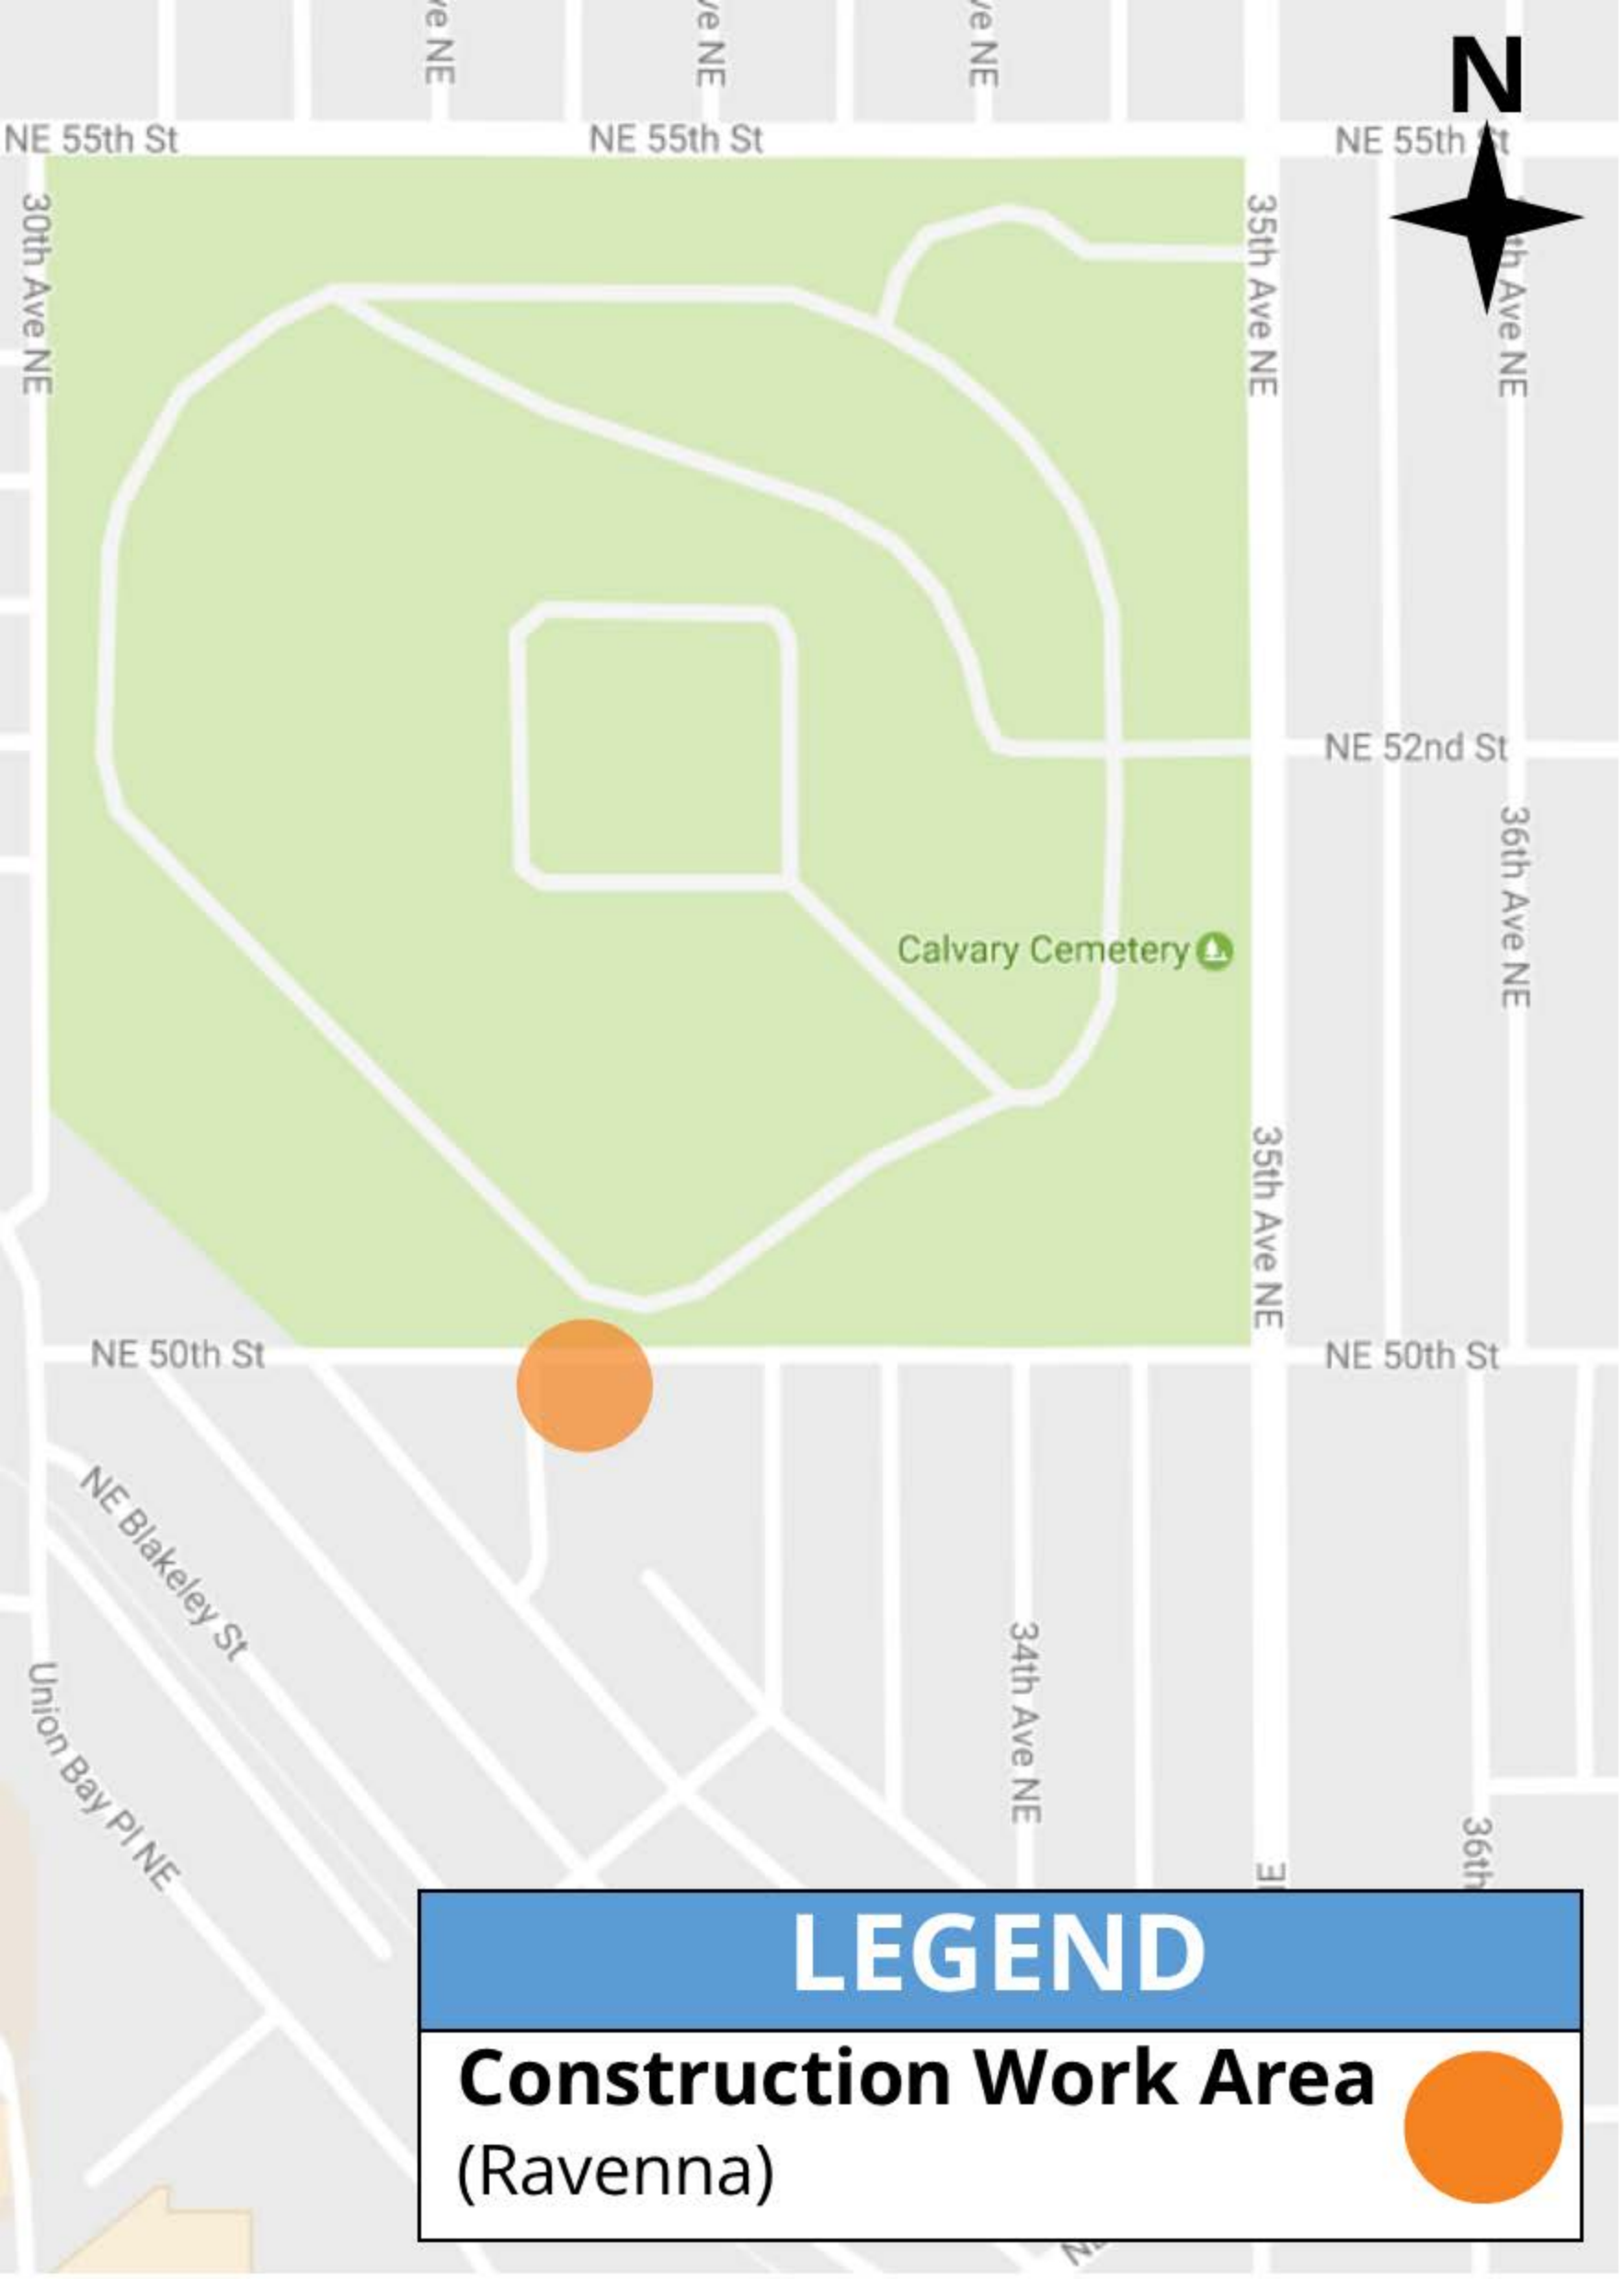

# LEGEND

**Construction Work Area**  
(Whittier Heights) 

Calvary Cemetery

**LEGEND**

**Construction Work Area** (Ravenna) 

John Hay  
Elementary School

Queen Anne High School

King-FM Seattle

Observatory  
Courts

Seattle Fire Station 8

**LEGEND**

**Construction Work Area**  
(Queen Anne)

N

# LEGEND

**Construction Work Area**  
(West Woodland)