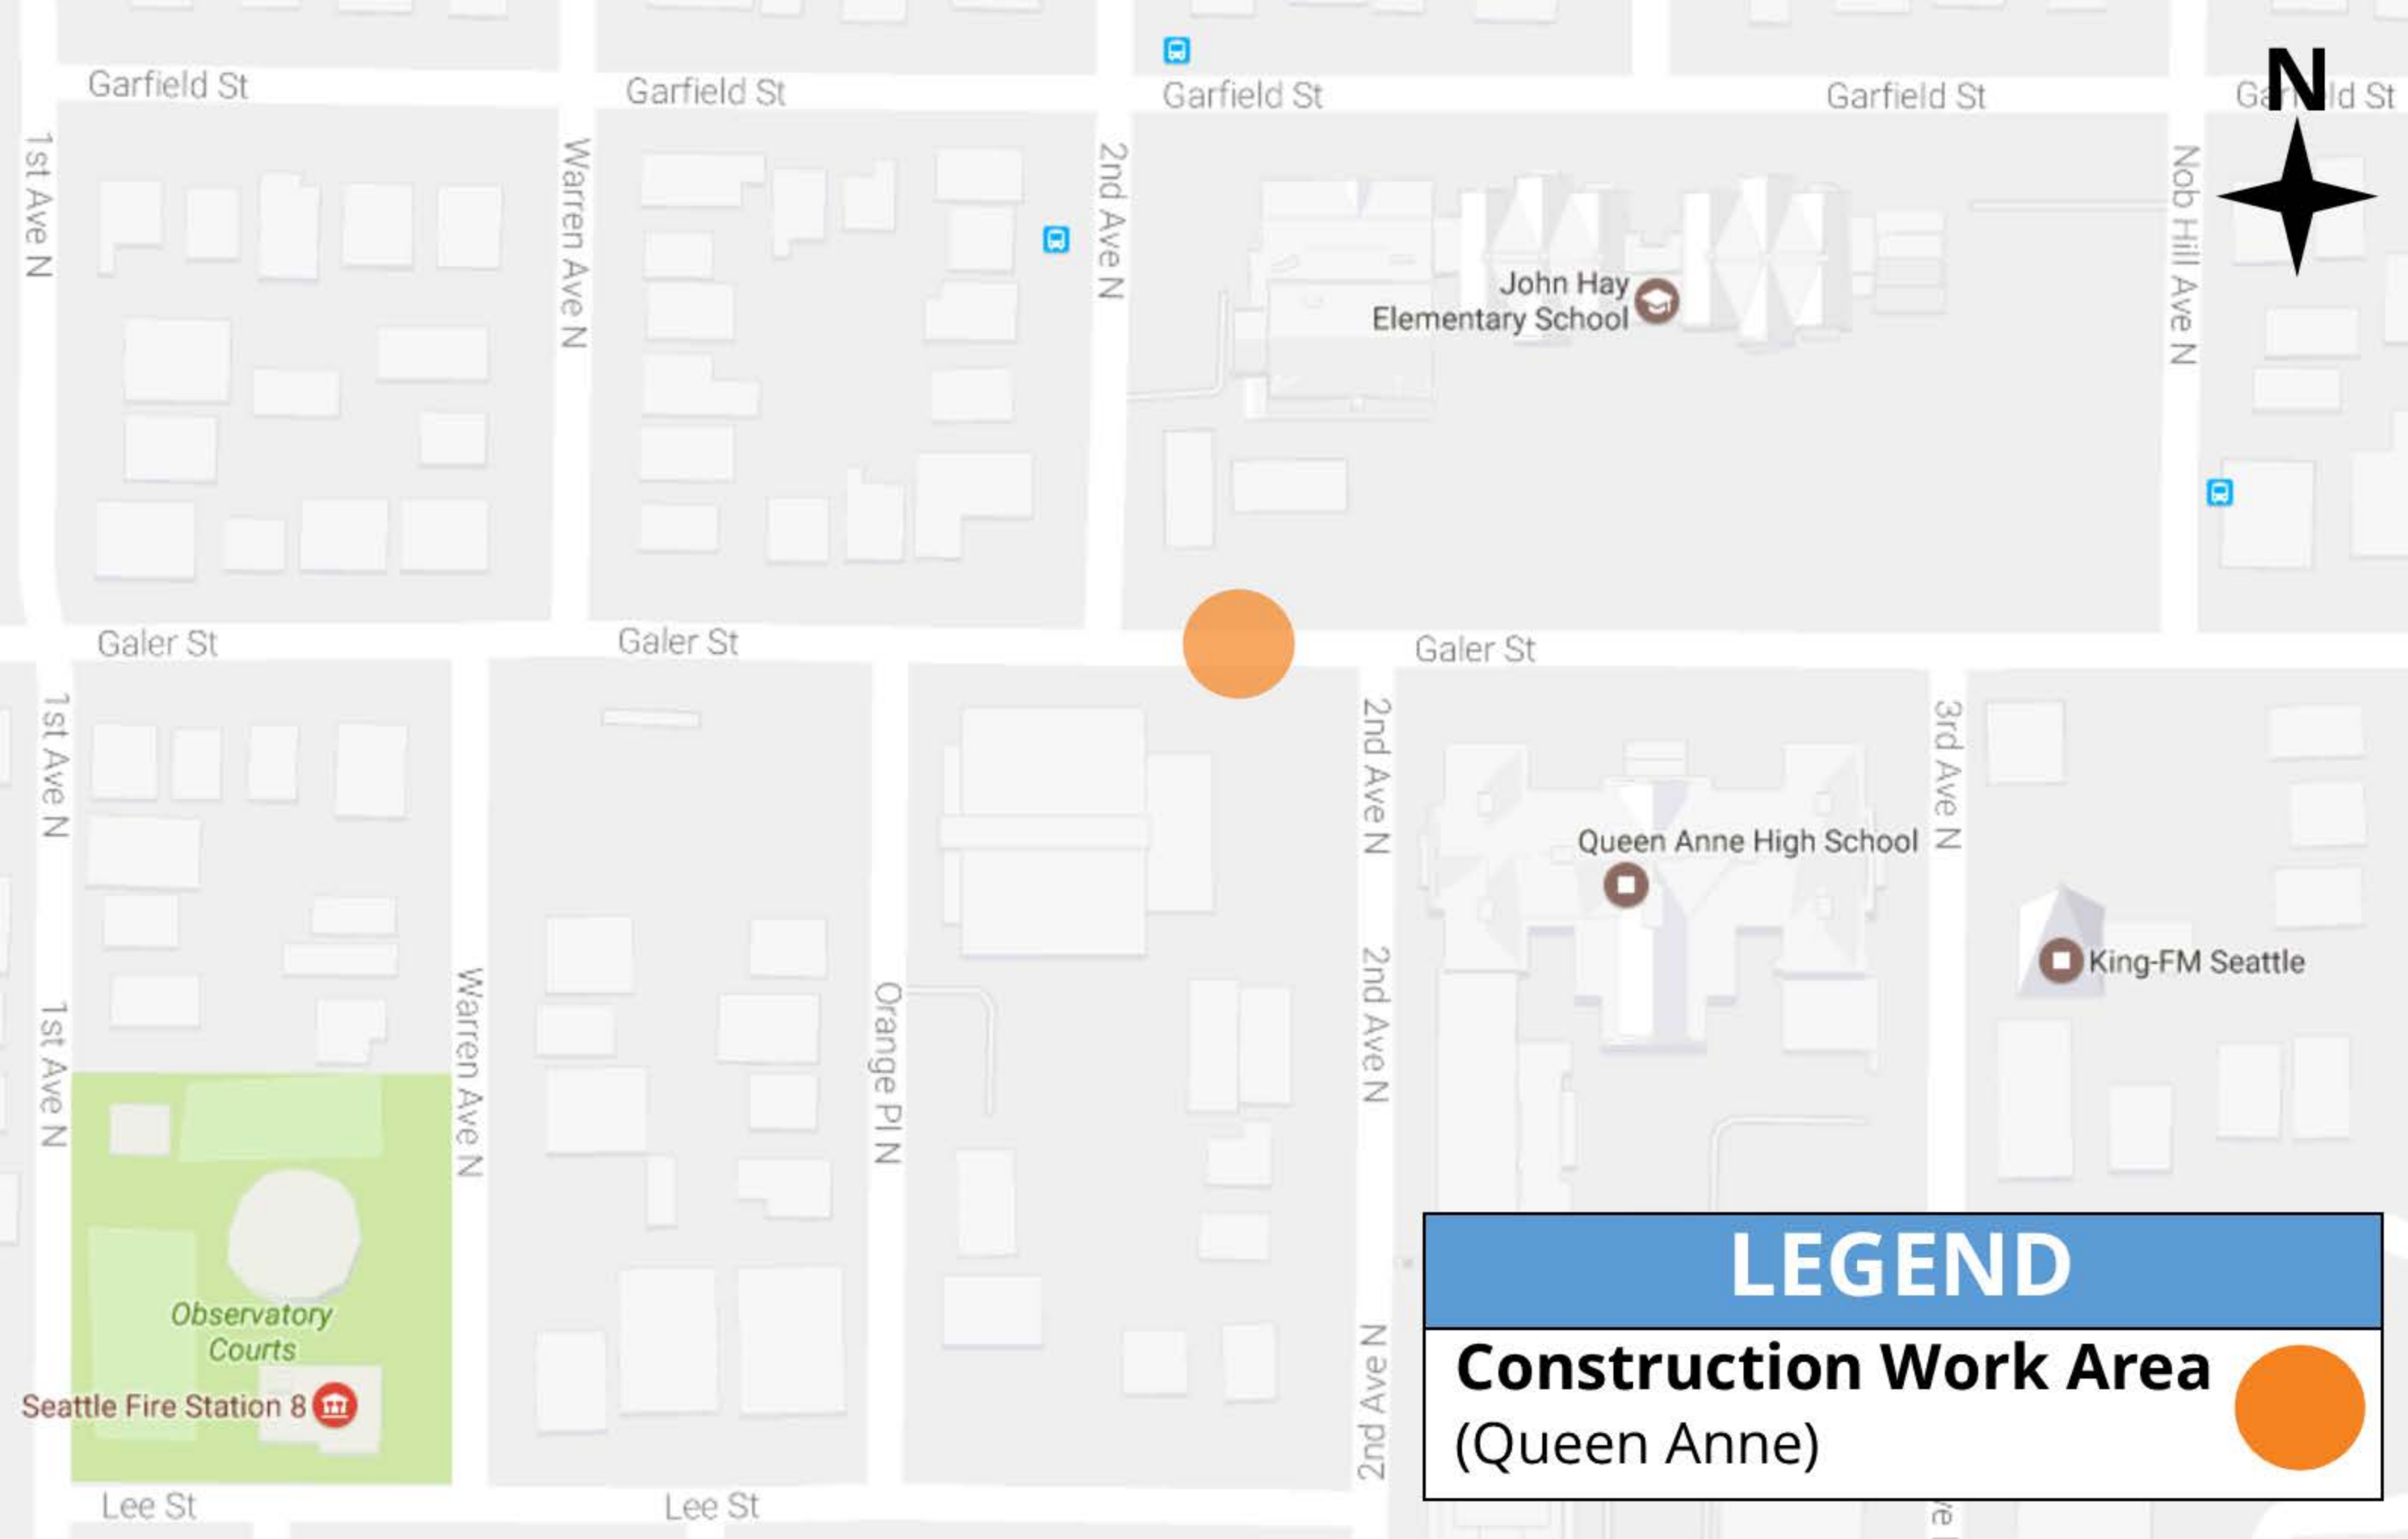

# LEGEND

**Construction Work Area**  
(Whittier Heights) 

Calvary Cemetery

**LEGEND**

**Construction Work Area** (Ravenna) 

John Hay  
Elementary School

Queen Anne High School

King-FM Seattle

Observatory  
Courts

Seattle Fire Station 8

**LEGEND**

**Construction Work Area**  
(Queen Anne)

N

# LEGEND

**Construction Work Area**  
(West Woodland)