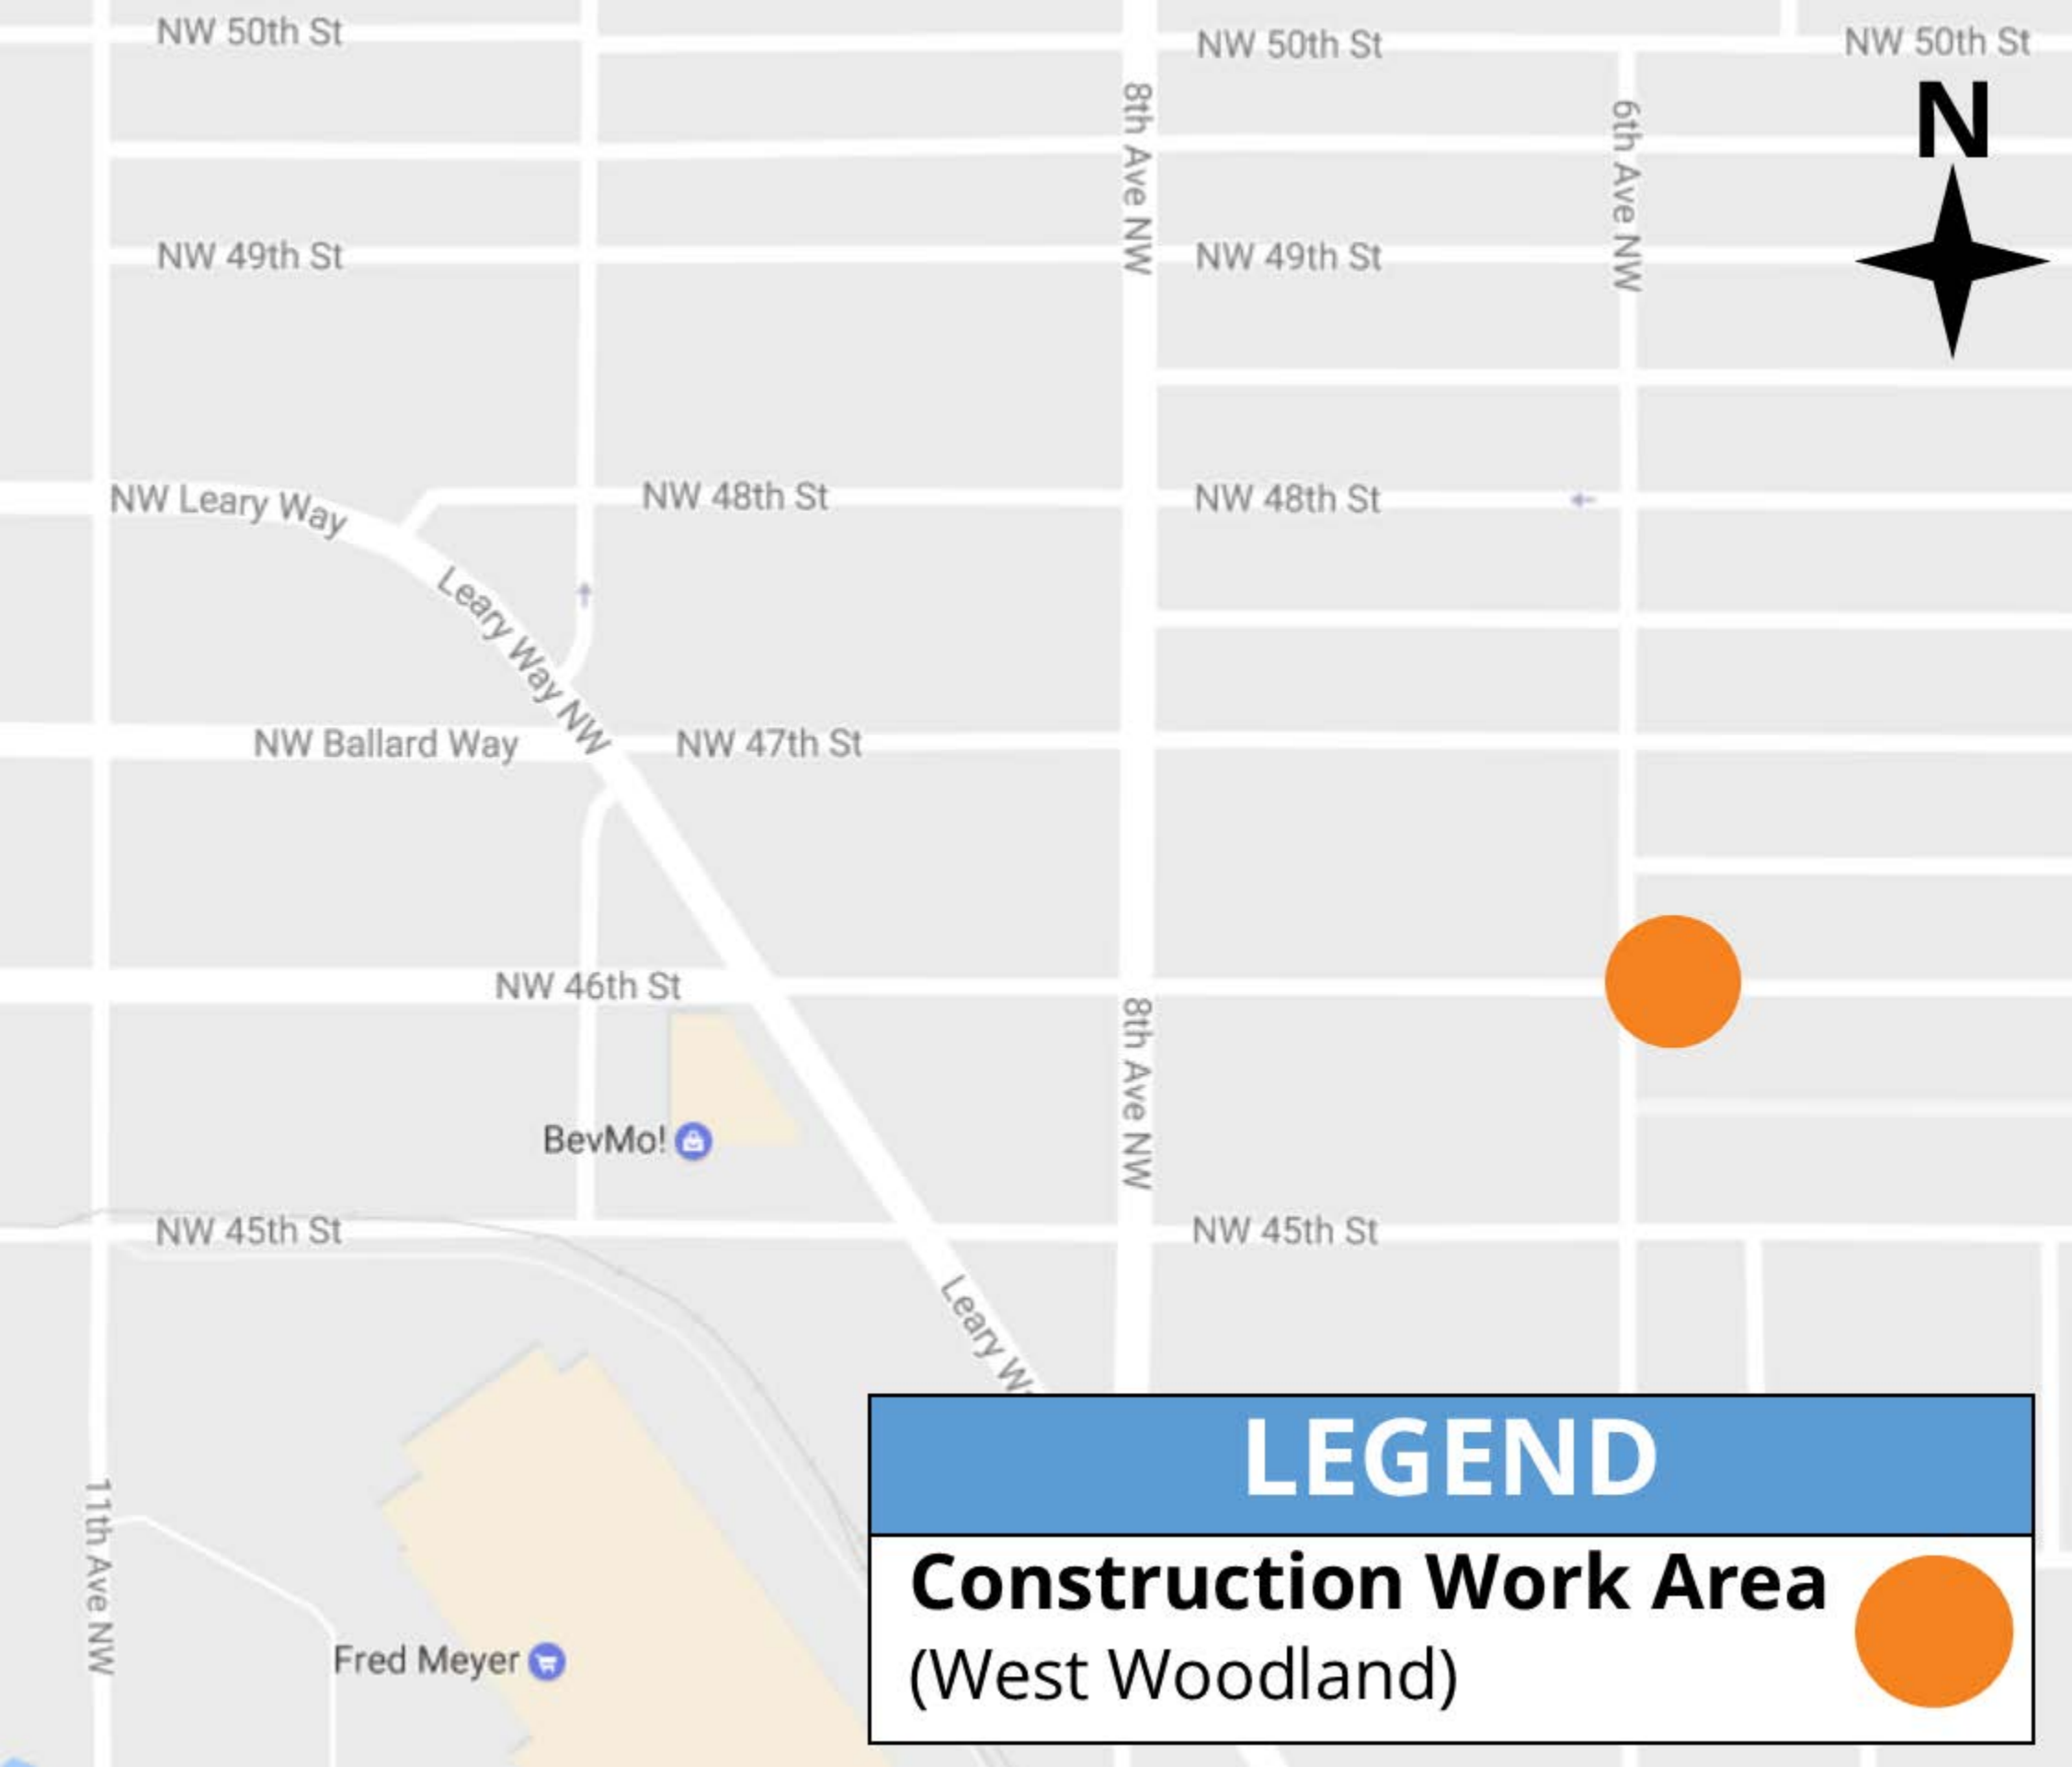

# LEGEND

**Construction Work Area**  
(Whittier Heights) 

Calvary Cemetery

**LEGEND**

**Construction Work Area** (Ravenna) 

John Hay  
Elementary School

Queen Anne High School

King-FM Seattle

Observatory  
Courts

Seattle Fire Station 8

**LEGEND**

**Construction Work Area**  
(Queen Anne)

N

# LEGEND

**Construction Work Area**  
(West Woodland)