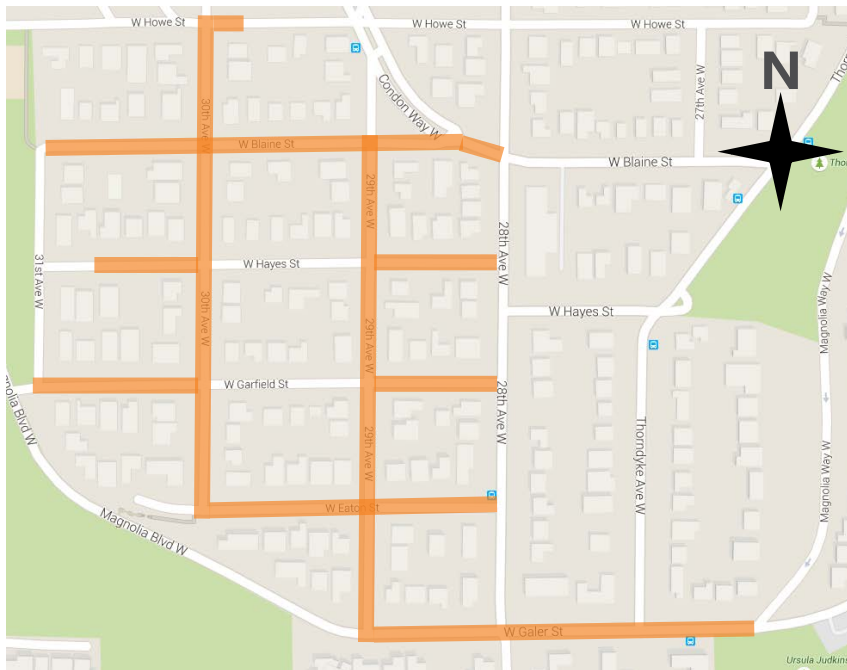

Location of underground electric cable

TIMING AND COORDINATION

Construction Start: Construction will begin in early-to-mid October 2015.

Duration: The entire project is expected to last until mid-November 2015.

Schedule: Daily working hours are from 8:30 a.m. to 4:30 p.m.

MORE INFORMATION

Dennis Dolezal

Electrical Service Representative

(206) 684-4977

dennis.dolezal@seattle.gov

<http://www.seattle.gov/light/const_mgmt/>

TRANSLATION SERVICES AVAILABLE AT (206) 684-3800

- Información en español
- Impormasyon sa Tagalog
- 中文資訊
- Thông tin bằng tiếng Việt
- 한국어 정보
- Macluumaad Af-Soomaali ah

OUR MISSION

Seattle City Light is dedicated to exceeding our customers' expectations in producing and delivering environmentally responsible, safe, low-cost, and reliable power.