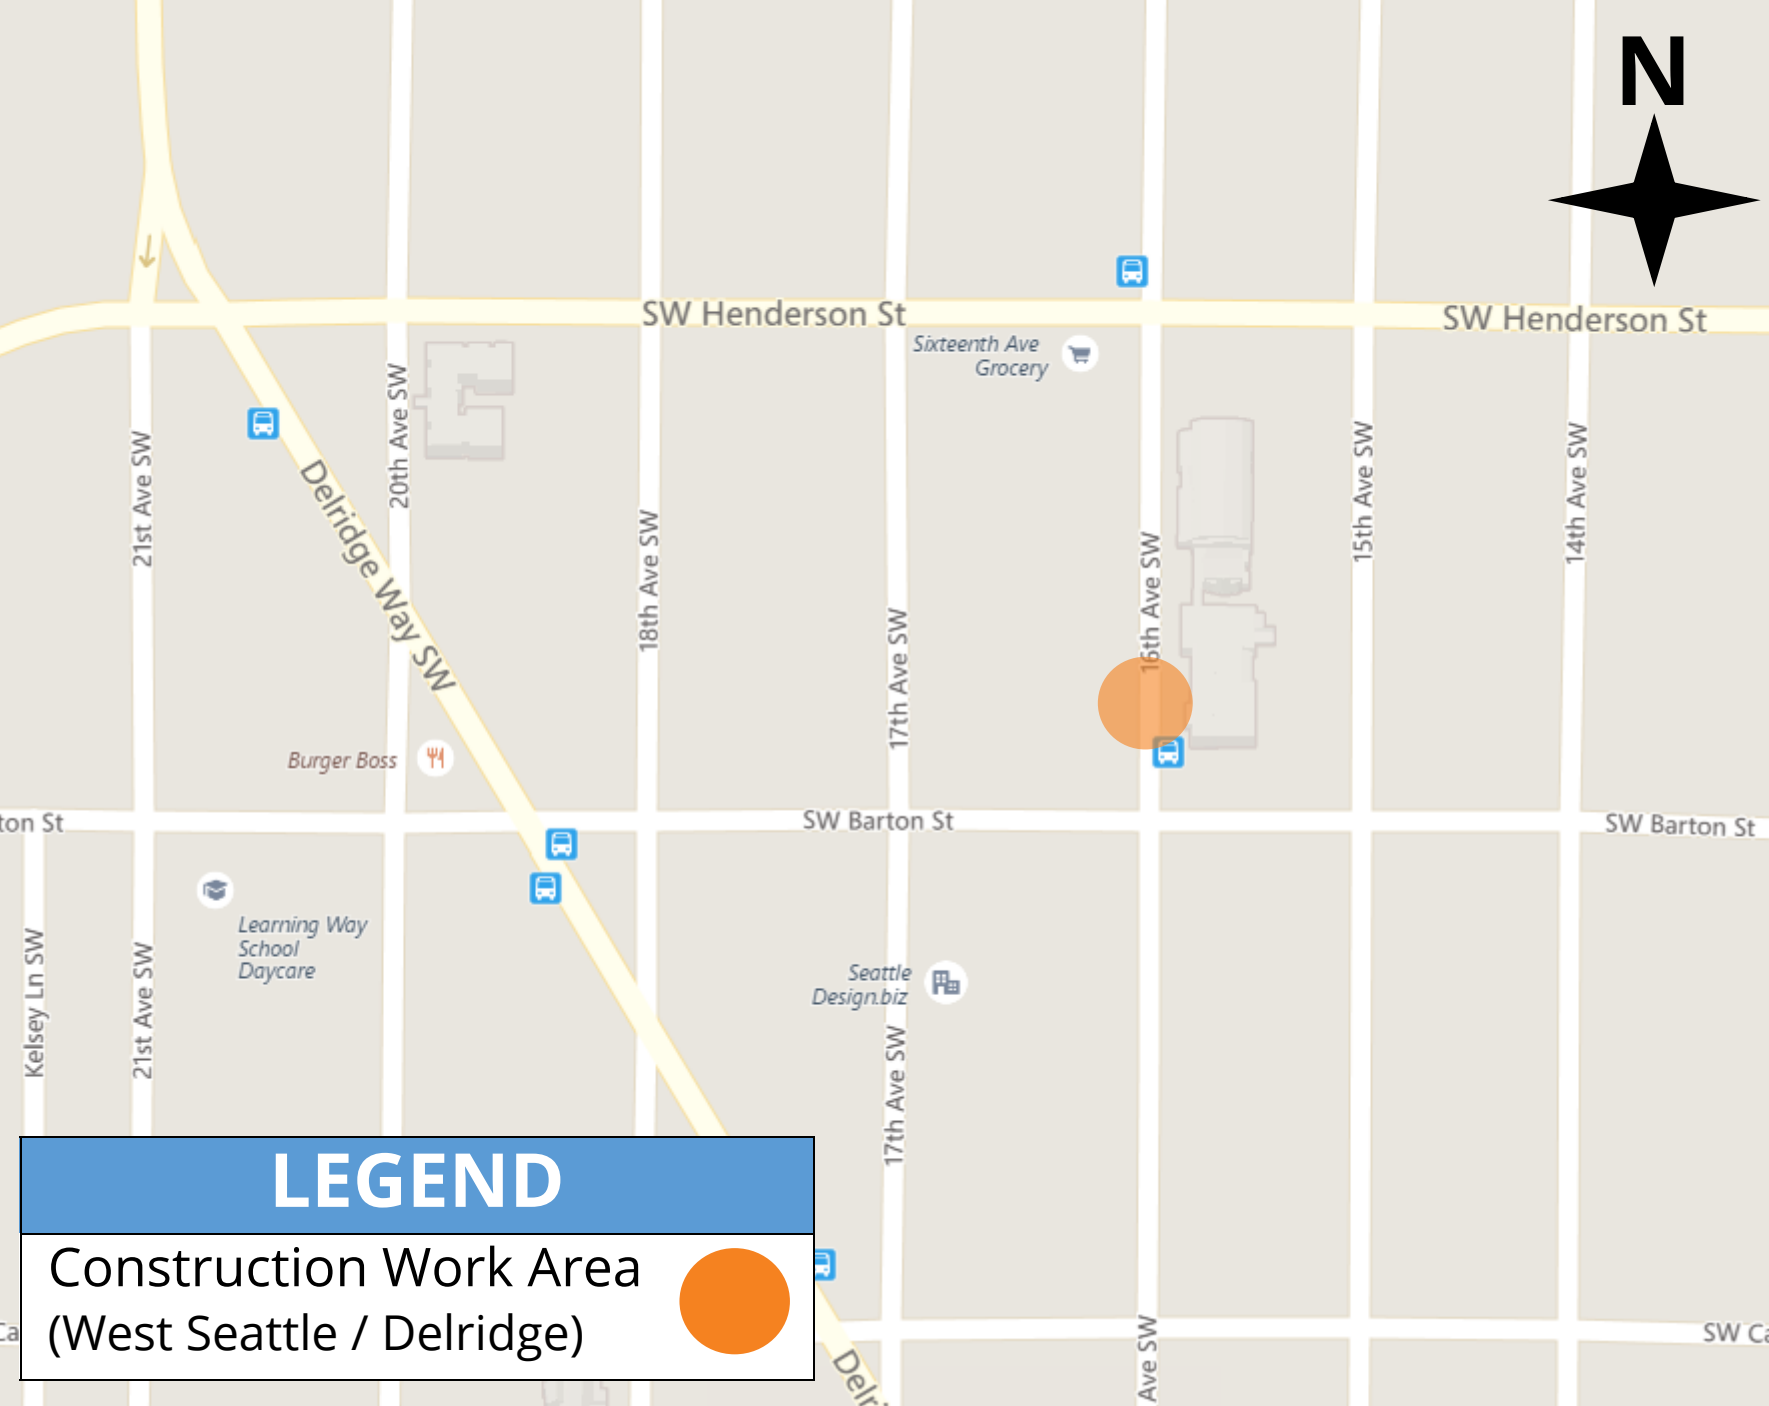

LEGEND

Construction Work Area
(Beacon Hill / Rainier Vista)

LEGEND

Construction Work Area
(West Seattle / Delridge)

SW Juneau St

N

26th Ave SW

Delridge Way SW

Louisa
Boren Jr
High School

Croft Pl SW

St

LEGEND

Construction Work Area
(West Seattle / High Point)

N

Child Becomes Preschool, A

SW Hill St

SW Walker St

SW Walker St

Dutch Door Bakery

LEGEND

Construction Work Area
(West Seattle / North Admiral)

E Union St

E Union St

Mdy Enterprise

23rd Ave

23rd Ave

25th Ave

25th Ave

26th Ave

26th Ave

LEGEND

Construction Work Area
(Central District)