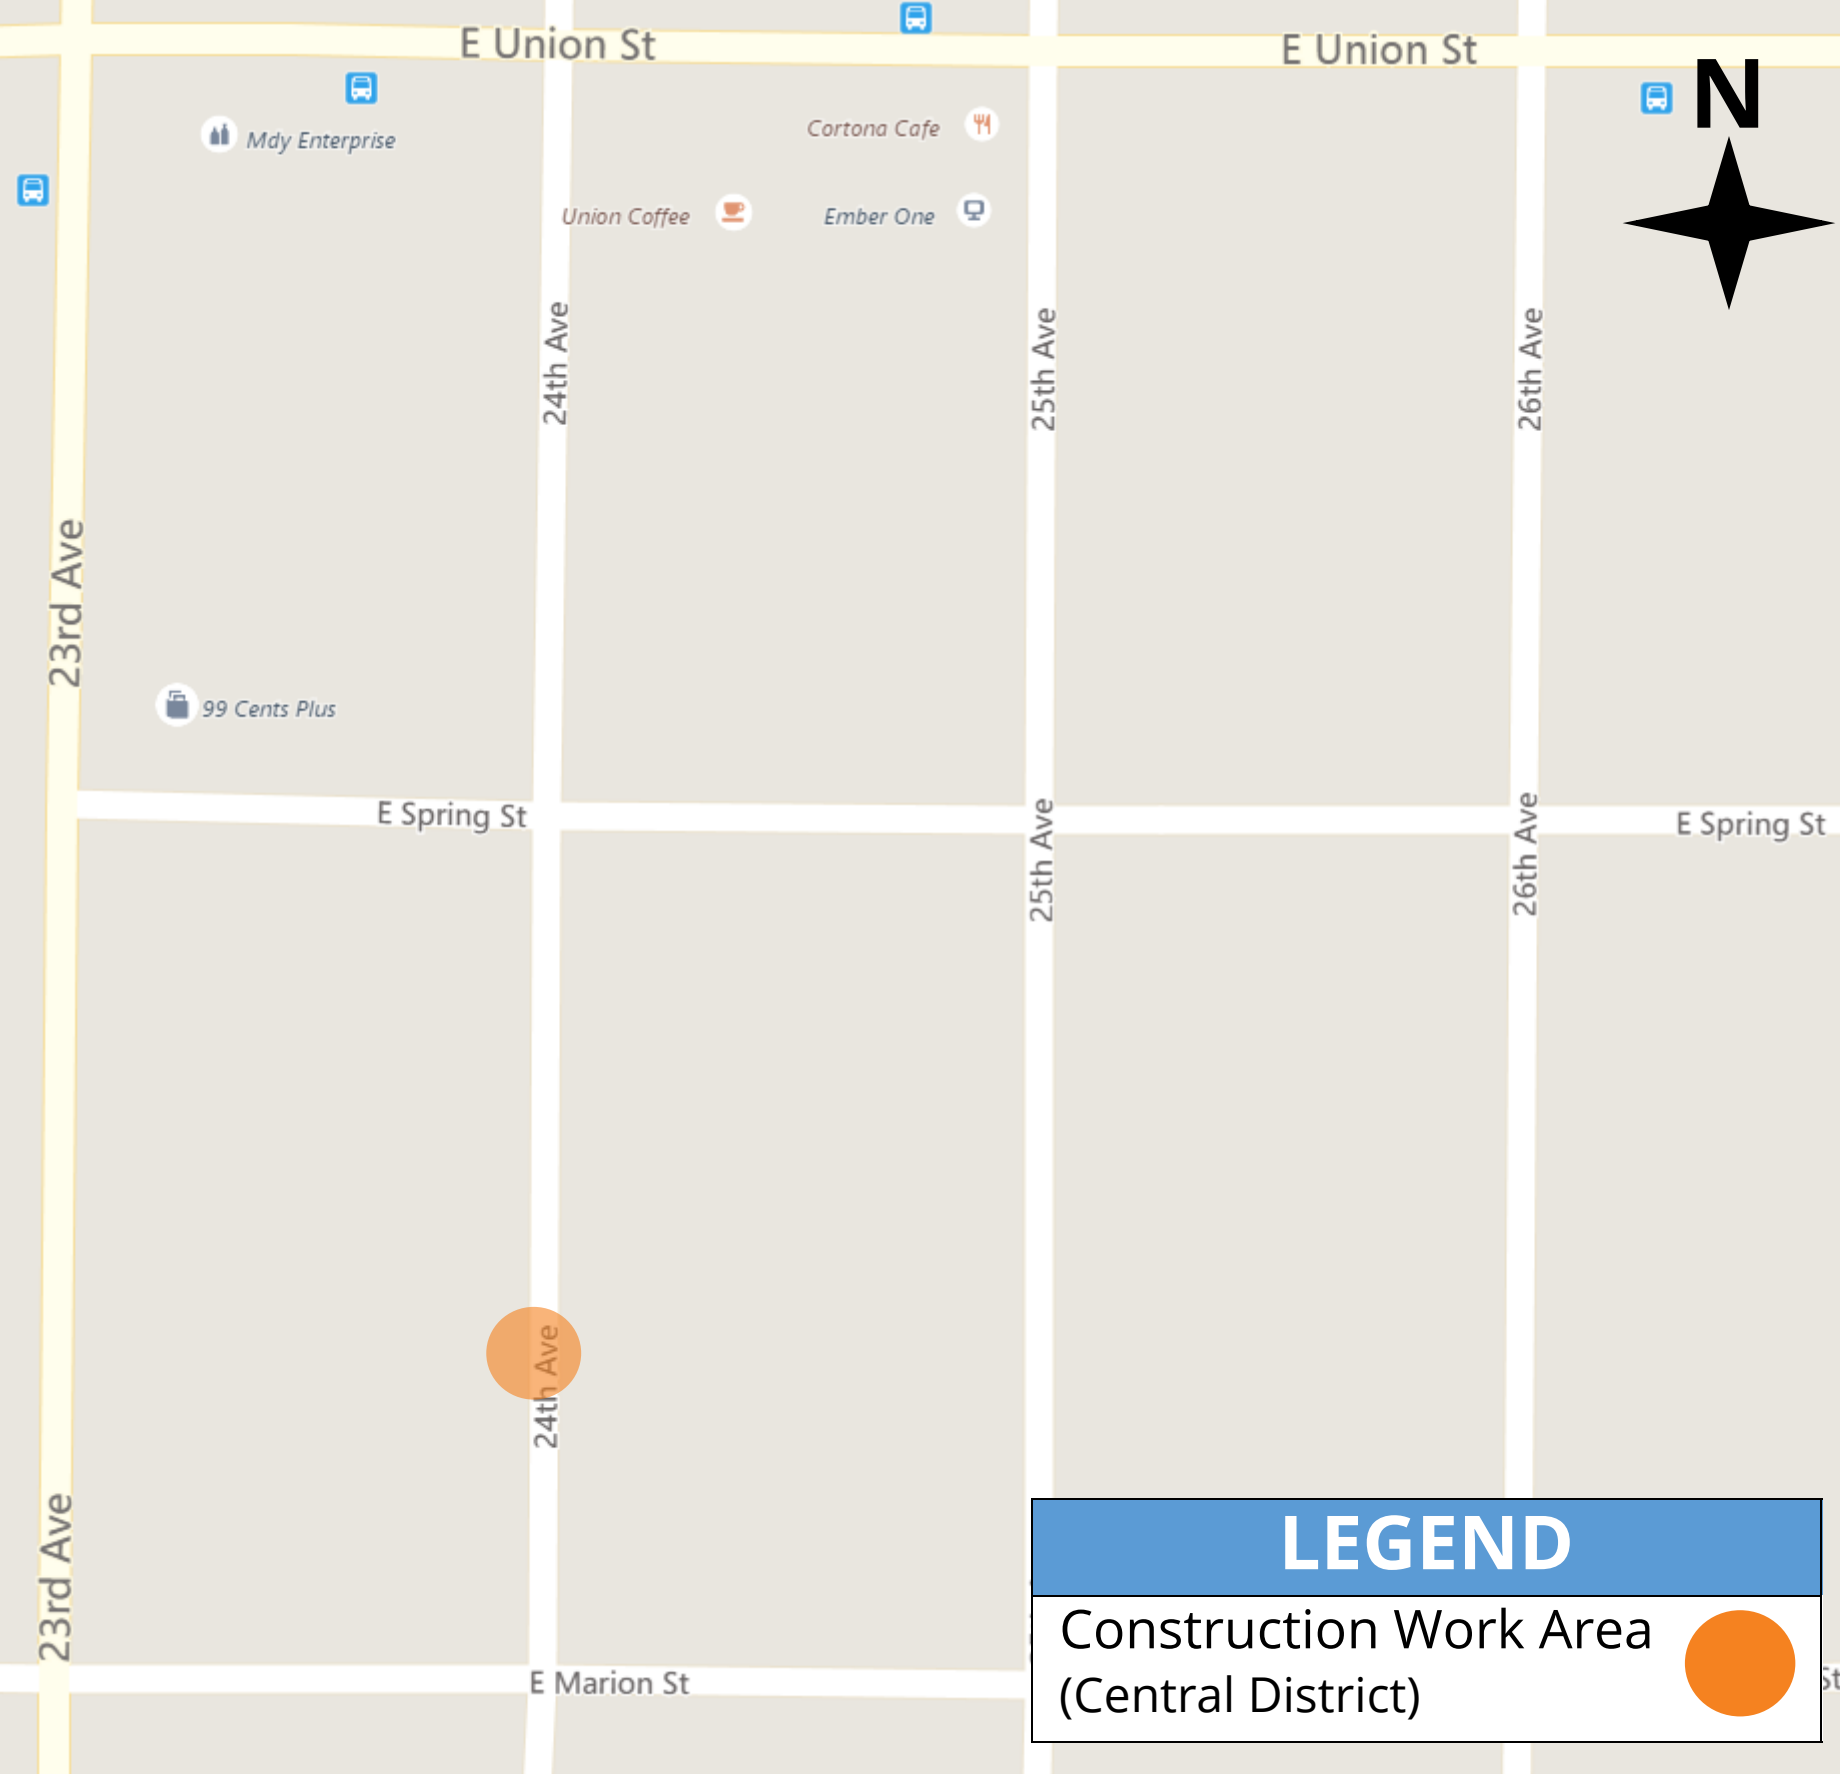

SW Hill St

SW Hill St

Ferry Ave SW

44th Ave SW

California Ave SW

Ferry Ave SW

45th Ave SW

46th Ave SW

SW Walker St

SW Walker St

Dutch Door Bakery

LEGEND

Construction Work Area
(West Seattle / North Admiral)

E Union St

E Union St

Mdy Enterprise

Cortona Cafe

Union Coffee

Ember One

99 Cents Plus

E Spring St

E Spring St

24th Ave

E Marion St

23rd Ave

23rd Ave

25th Ave

25th Ave

26th Ave

26th Ave

LEGEND

Construction Work Area
(Central District)